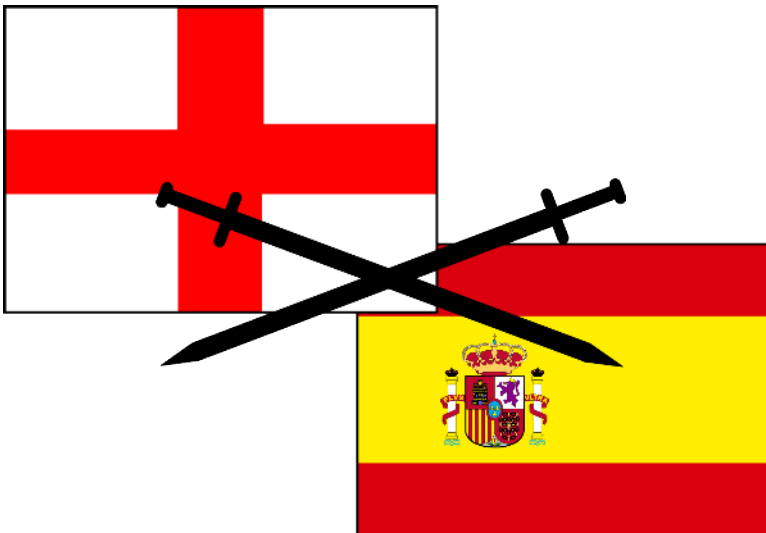

1542

Mary, Queen of Scots lays claim to the English throne.

Tudor timeline cards

1545

Following Henry VIII's invasion of Northern France, the French attempt to invade England. The Mary Rose ship sinks.

1547-1553

King Edward VI's reign.

Tudor timeline cards

1553-1558

The reign of Queen Mary Tudor.

1558

Queen Elizabeth I begins her reign.

Tudor timeline cards

1561

Mary, Queen of Scots goes back to Scotland.

1570

Sir Francis Drake begins his first journey to the West Indies.

Tudor timeline cards

1577

Sir Francis Drake becomes the second person to go around the world.

1585-1604

England and Spain are at war.

Tudor timeline cards

1588

The defeat of the Spanish Armada.

1591

A William Shakespeare play is first performed.

Tudor timeline cards