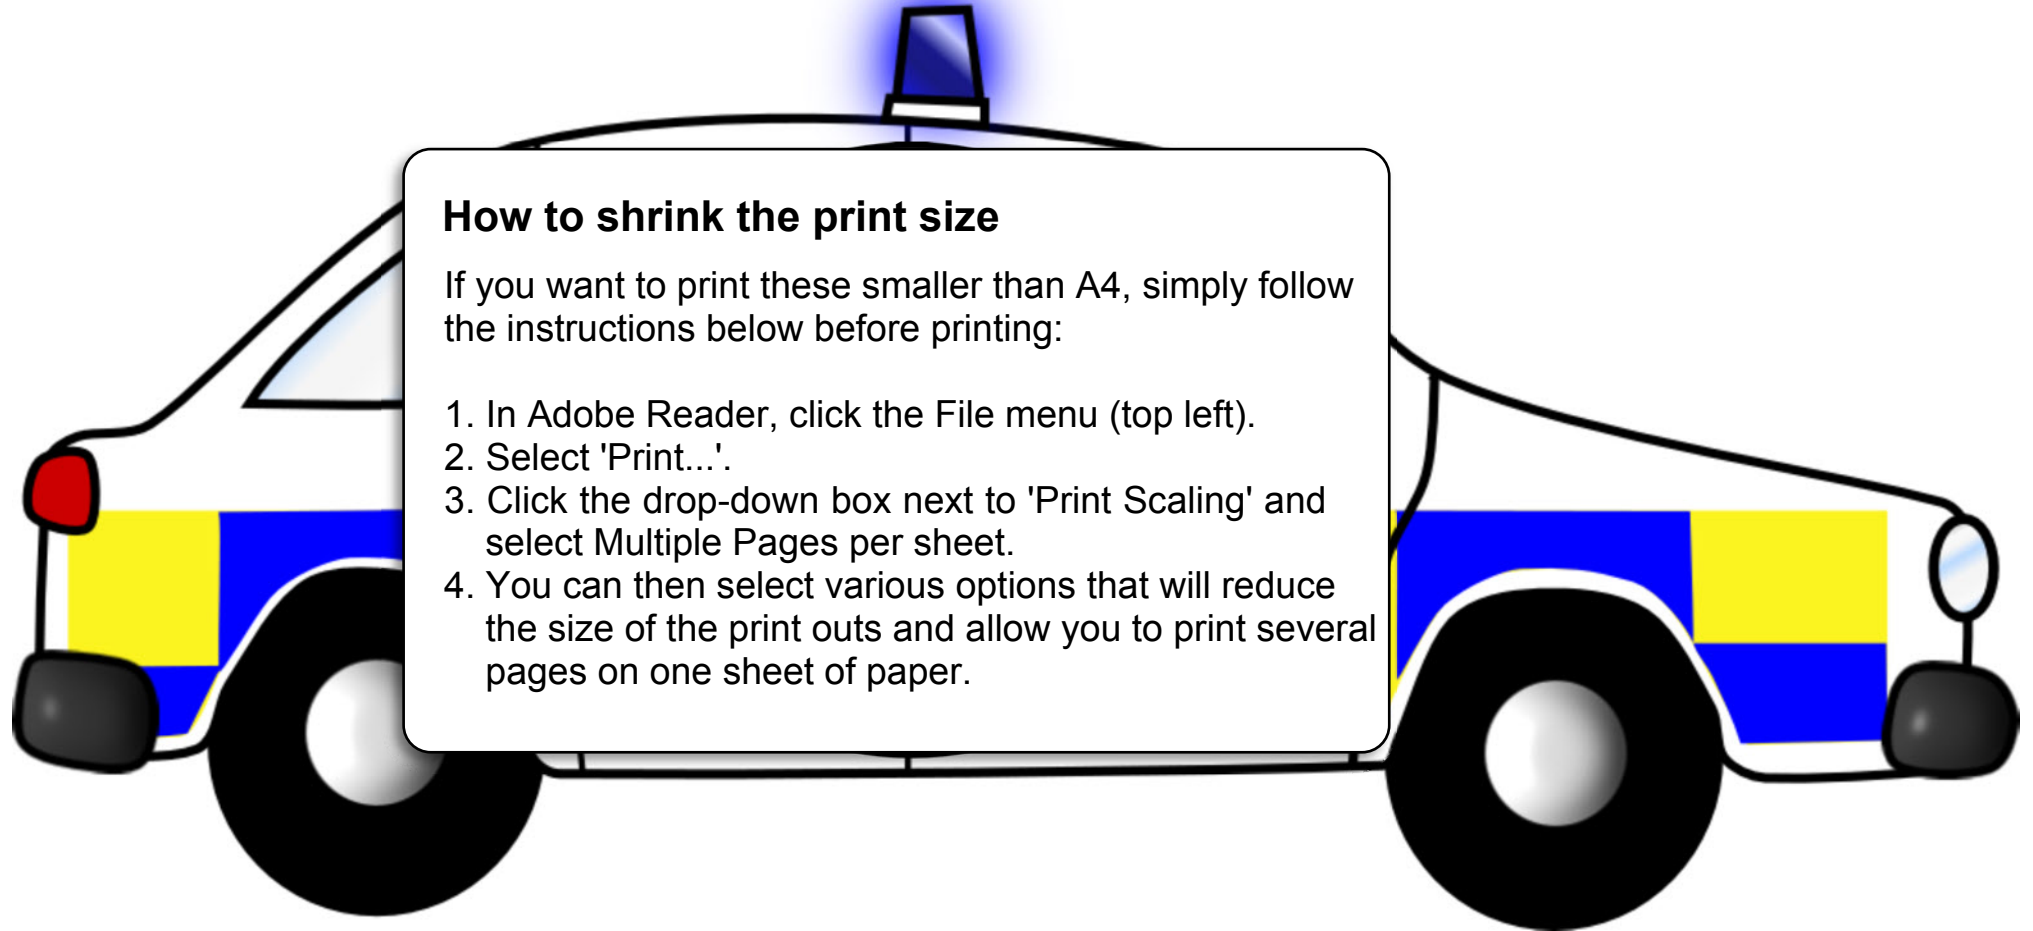

Numbers 0-50 on police cars

How to shrink the print size

If you want to print these smaller than A4, simply follow the instructions below before printing:

1. In Adobe Reader, click the File menu (top left).
2. Select 'Print...'
3. Click the drop-down box next to 'Print Scaling' and select Multiple Pages per sheet.
4. You can then select various options that will reduce the size of the print outs and allow you to print several pages on one sheet of paper.