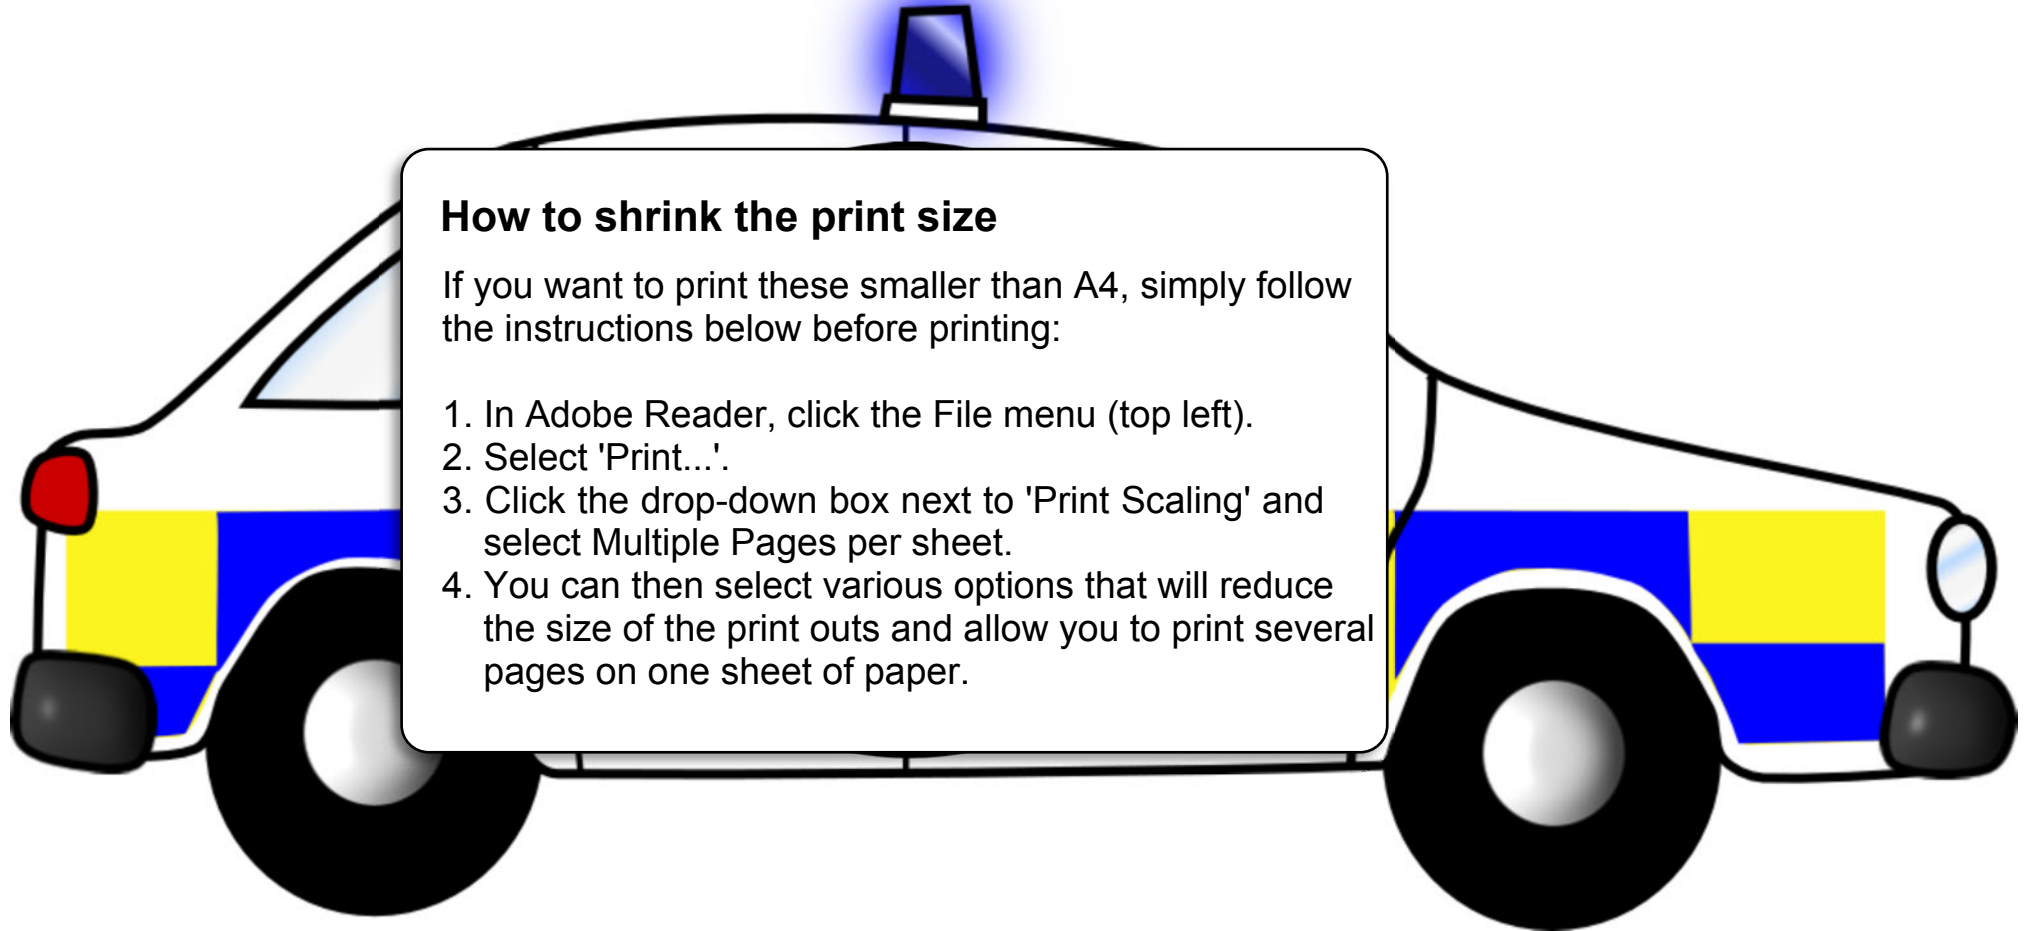

## How to shrink the print size

If you want to print these smaller than A4, simply follow the instructions below before printing:

1. In Adobe Reader, click the File menu (top left).
2. Select 'Print...'
3. Click the drop-down box next to 'Print Scaling' and select Multiple Pages per sheet.
4. You can then select various options that will reduce the size of the print outs and allow you to print several pages on one sheet of paper.