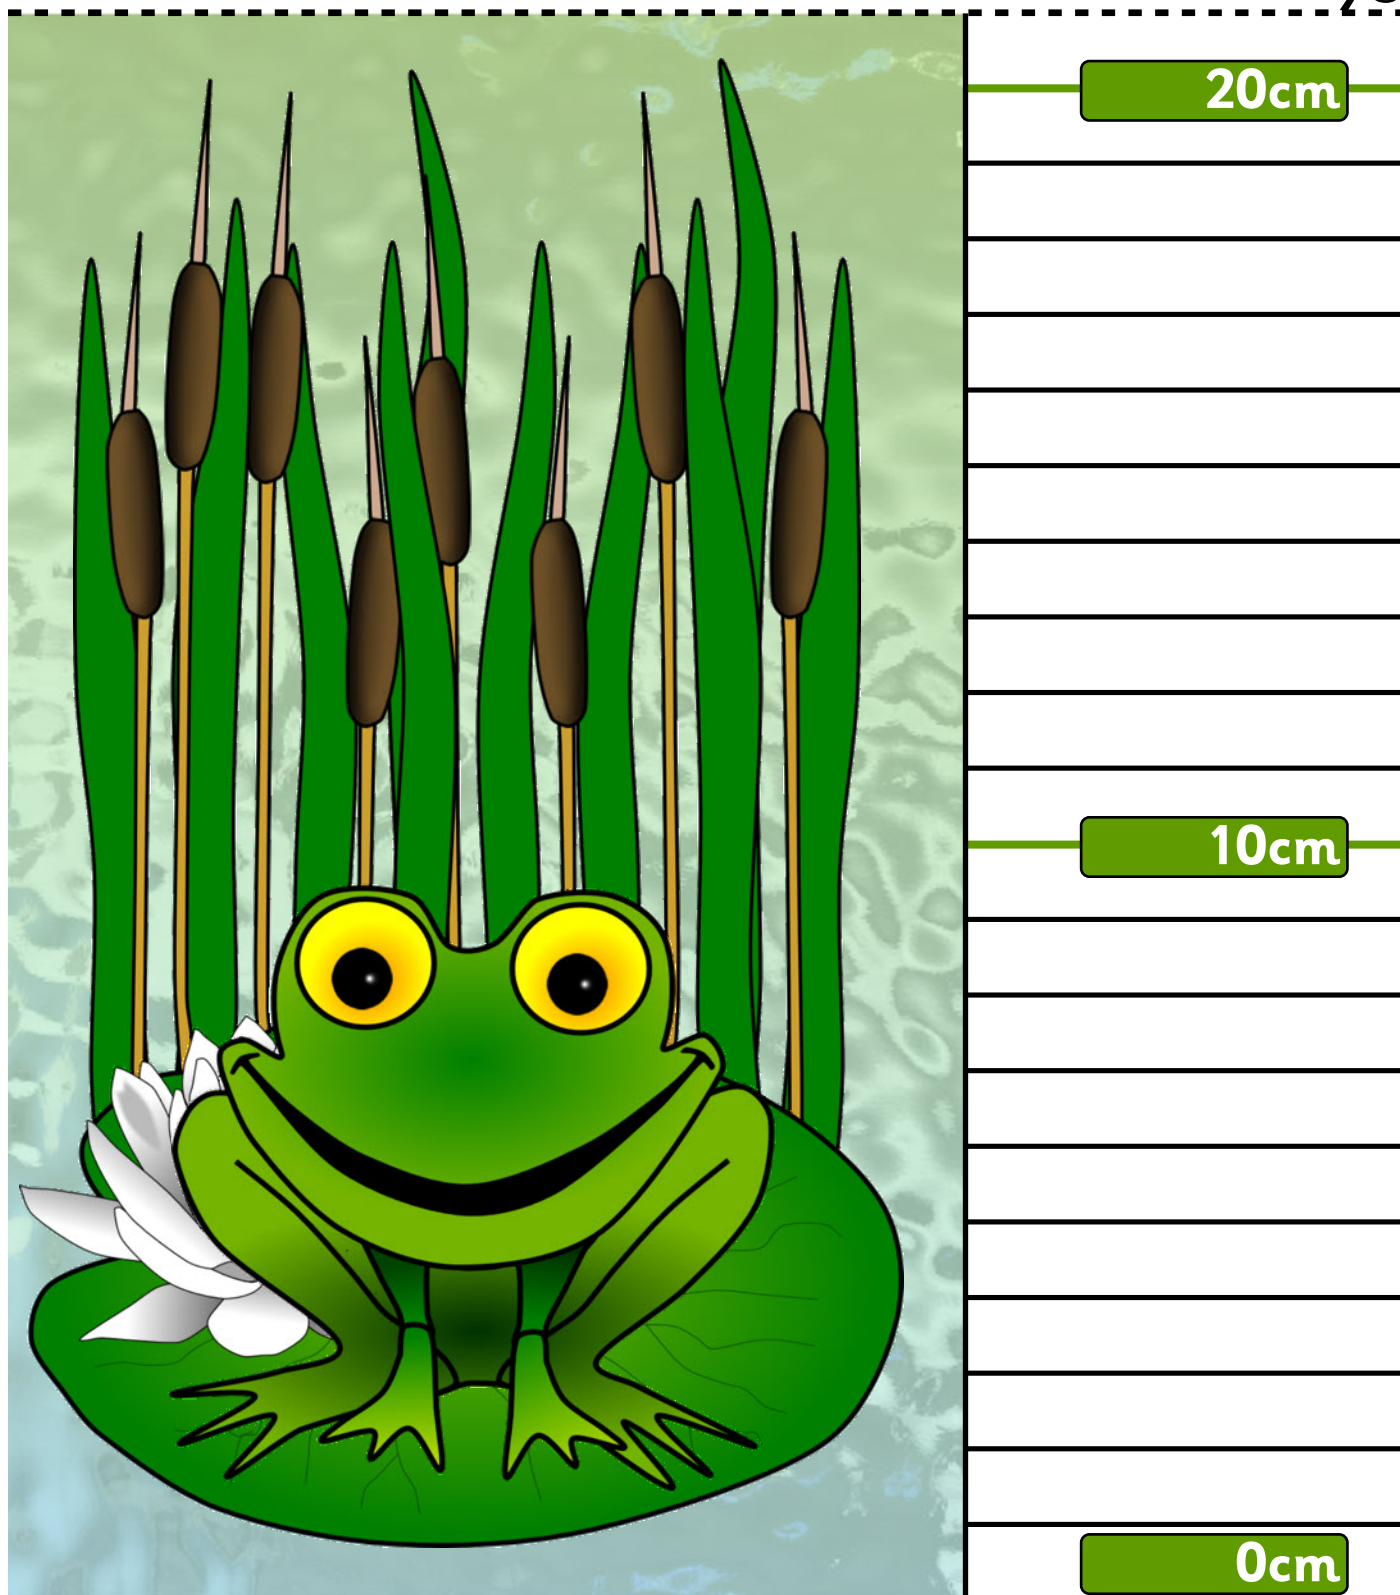

Frog-themed height chart

N.B. When printing this, make sure that 'page scaling' is set to '**None**' in Adobe Reader's print settings (File > Print...). This is to ensure that it prints at the correct size and measurements are correct.

Frog-themed height chart

A vertical height chart consisting of 15 horizontal lines. Two green rectangular labels are placed on the lines: '40cm' on the 2nd line from the top and '30cm' on the 11th line from the top. The remaining lines are blank for measurement.

Overlap here

Frog-themed height chart

Overlap here

Frog-themed height chart

Overlap here

Frog-themed height chart

100cm

90cm

Overlap here

Frog-themed height chart

Overlap here

Frog-themed height chart

140cm

130cm

Overlap here

Frog-themed height chart