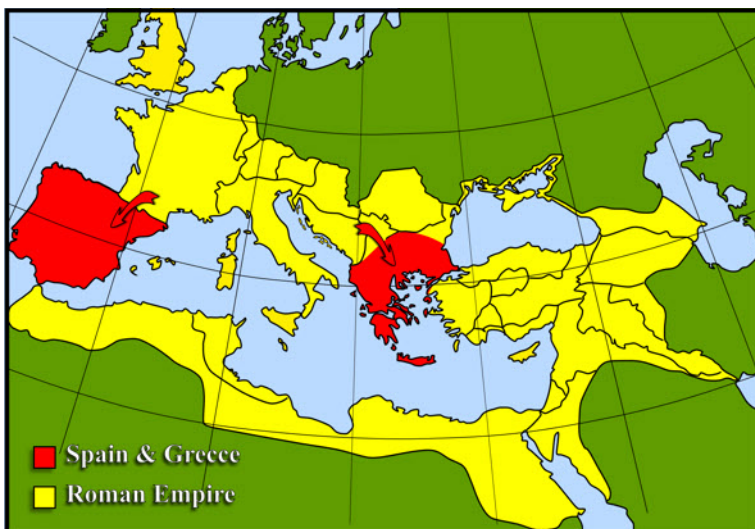

Ancient Romans timeline cards

753BC

The building of
Rome begins.

510BC

Rome becomes a republic
with elected officials.

Ancient Romans timeline cards

202BC

Rome's power spreads as they conquer beyond Italy.

130BC

The Romans conquer Spain and Greece.

Ancient Romans timeline cards

0BC

The birth of Jesus.

61AD

Boudicca's rebellion
against the Romans.

Ancient Romans timeline cards

122AD

The building of Hadrian's Wall begins.

200AD

The Barbarians attack the Romans.

Ancient Romans timeline cards

235-285AD

Difficult times. 20 Emperors
are assassinated.

410AD

The Romans' rule in
Britain ends.

Ancient Romans timeline cards

455AD

Vandals destroy Rome and the Roman Empire collapses.