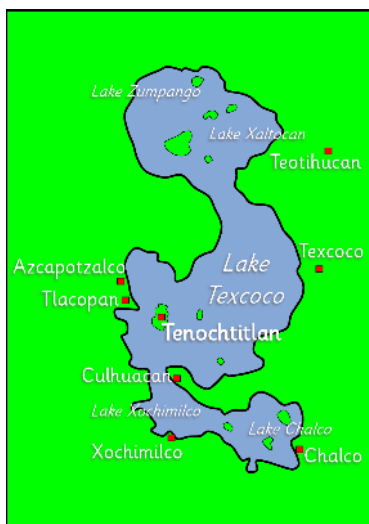

Aztec timeline cards

1195

Aztecs arrive in the Valley of Mexico.

1250

The Aztecs settle near lake Texcoco.

Aztec timeline cards

1325

The city of Tenochtitlan is founded, including the first Aztec temple.

Aztec timeline cards

1400

Tepanecs are defeated.

1440

Moctezuma begins his rule.

Aztec timeline cards

1452

The city of Tenochtitlan is destroyed by flood.

1519

Cortes comes to Mexico.
Moctezuma II is killed.

1520

Cuitlahuac is elected ruler.

Aztec timeline cards

1521

Tenochtitlan is destroyed.

1522

Tenochtitlan is rebuilt and renamed as Mexico City. Declared a Spanish colony.