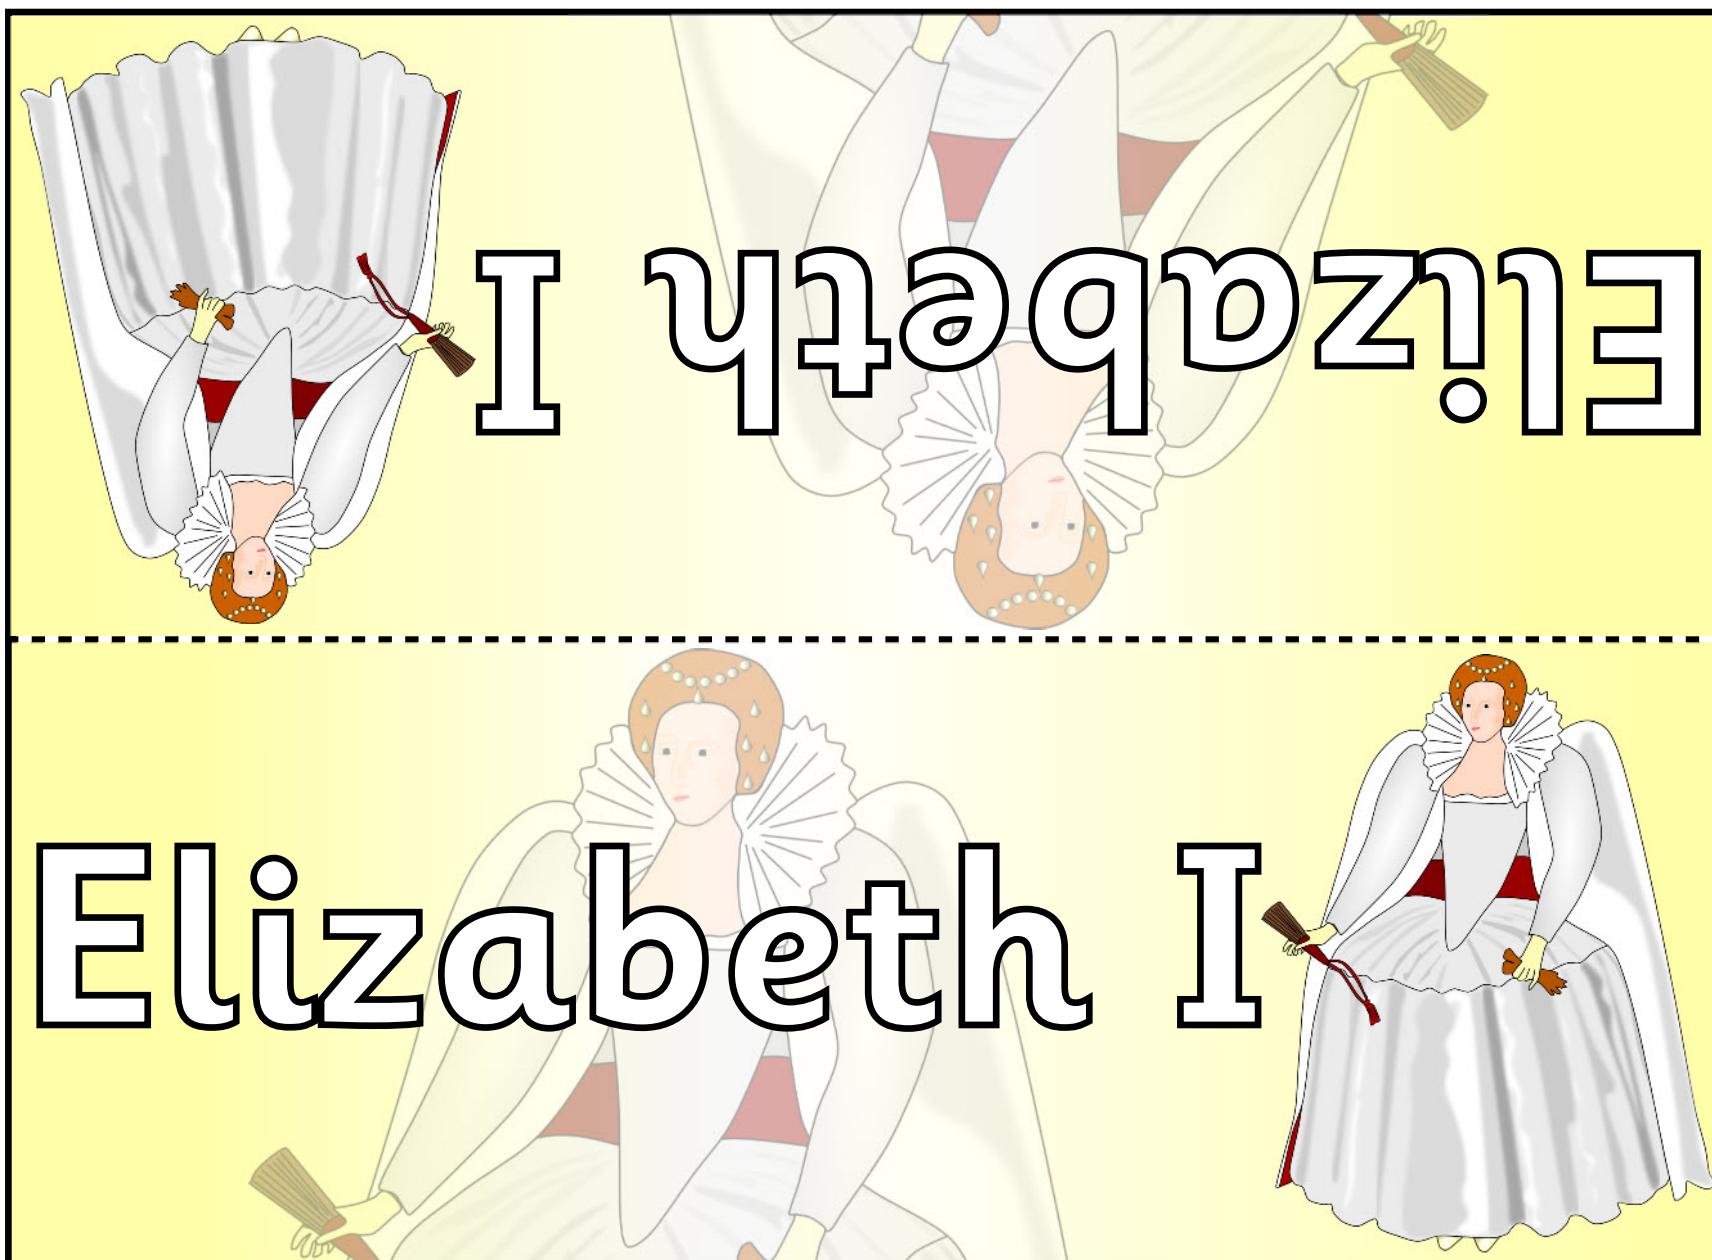

Class group table signs - Famous Tudors