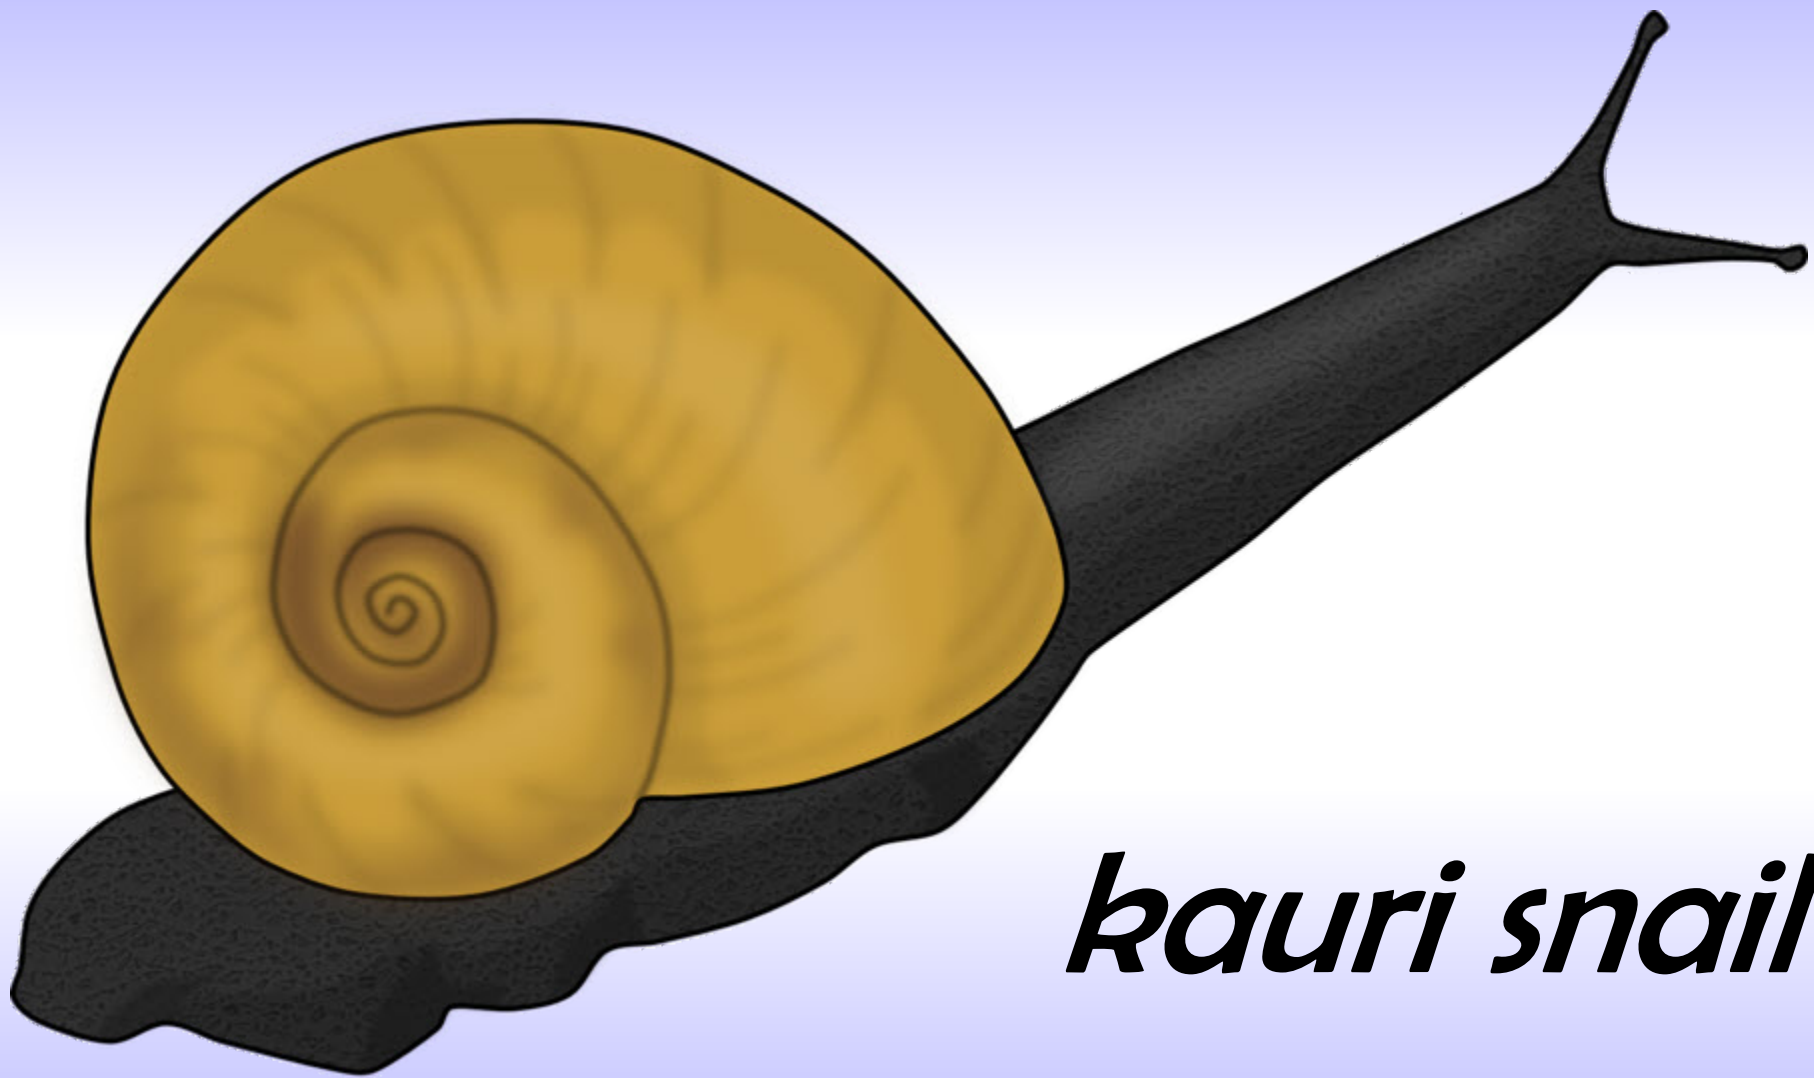

antipodes island parakeet

common gecko

common skink

grey teal

kaka parrot

kauri snail

kiwi

long finned eel

koura
freshwater
crayfish

morepork owl

***nankeen
night heron***

paradise shelduck

pukeko

tuatara lizard