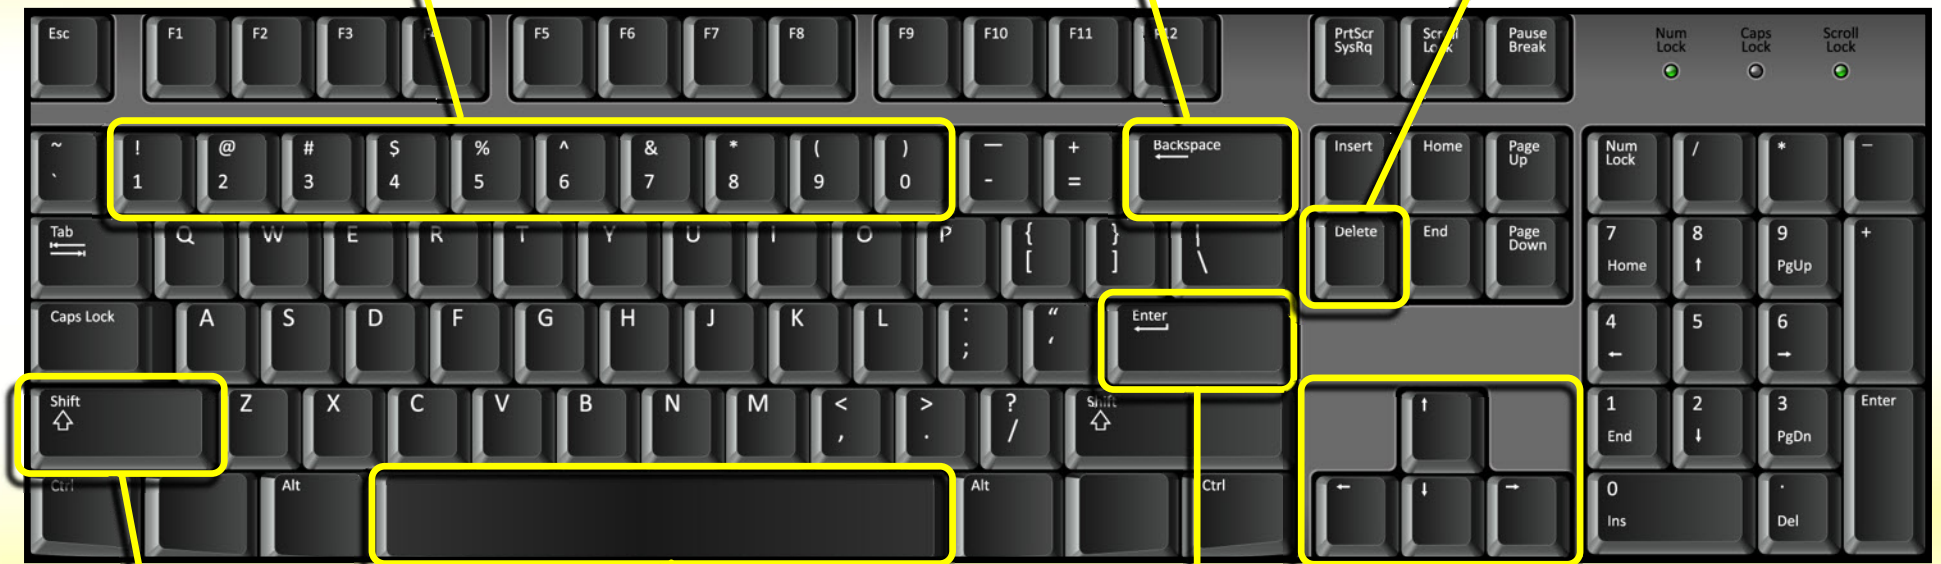

Computer Keyboard

number keys

backspace

delete

shift

space bar

enter

arrow keys

The Space Bar

Use the **Space Bar** to put a space between words.

space ■ bar

The Shift Button

Hold down the **Shift Button** and press an alphabet key to make it a capital letter.

a → A

The Caps Lock Button

Press the **Caps Lock Button** to type in capitals.

Press it again to type in lowercase.

abc
↓
ABC

The Backspace Button

Press the **Backspace Button** to move back and delete the letter you just typed.

abcd|
↓
abc|