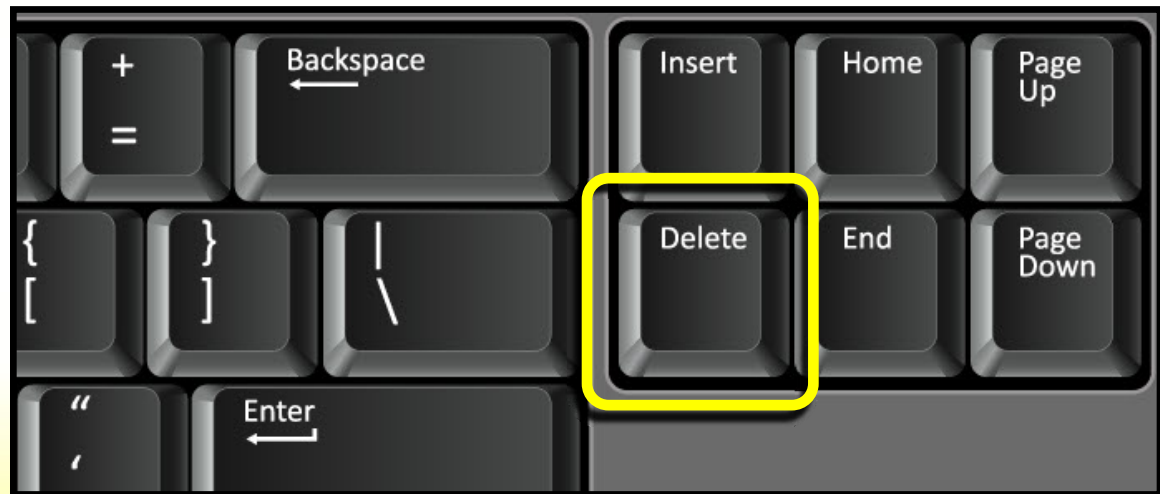

The Space Bar

Use the **Space Bar** to put a space between words.

space ■ bar

The Shift Button

Hold down the **Shift Button** and press an alphabet key to make it a capital letter.

a → A

The Caps Lock Button

Press the **Caps Lock Button** to type in capitals.

Press it again to type in lowercase.

abc
↓
ABC

The Backspace Button

Press the **Backspace Button** to move back and delete the letter you just typed.

abcd|
↓
abc|

The Delete Button

Press the **Delete Button** to remove the letter in front of the cursor.

abcd|
↓
abc|

The Enter Button

Press the **Enter Button** to move to the next line.

abcd
|

The Arrow Buttons

Use the **Arrow Buttons** to move the cursor forwards, backwards, up and down.