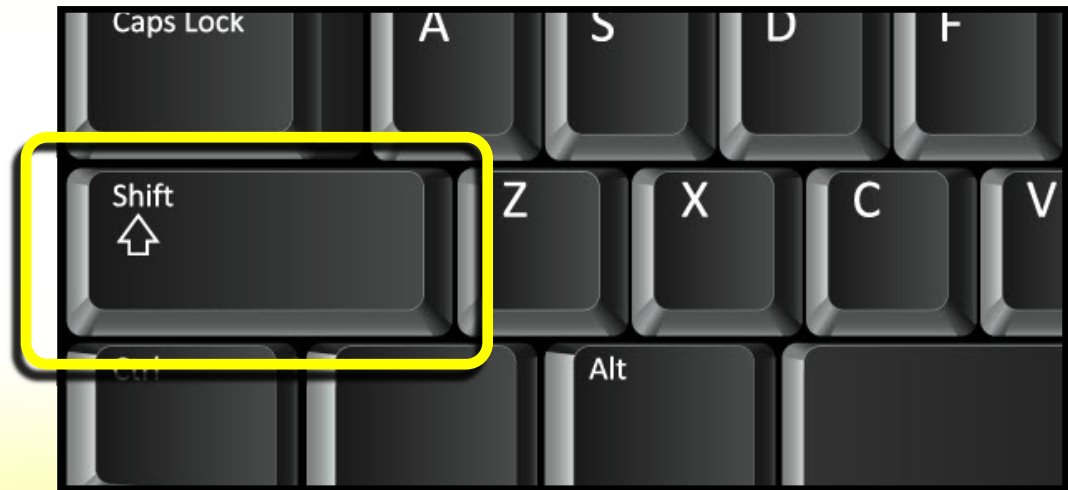

Computer Keyboard

number keys

backspace

delete

shift

space bar

enter

arrow keys

The Space Bar

Use the **Space Bar** to put a space between words.

space ■ bar

The Shift Button

Hold down the **Shift Button** and press an alphabet key to make it a capital letter.

a → A

The Caps Lock Button

Press the **Caps Lock Button** to type in capitals.

Press it again to type in lowercase.

abc
↓
ABC

The Backspace Button

Press the **Backspace Button** to move back and delete the letter you just typed.

abcd|
↓
abc|