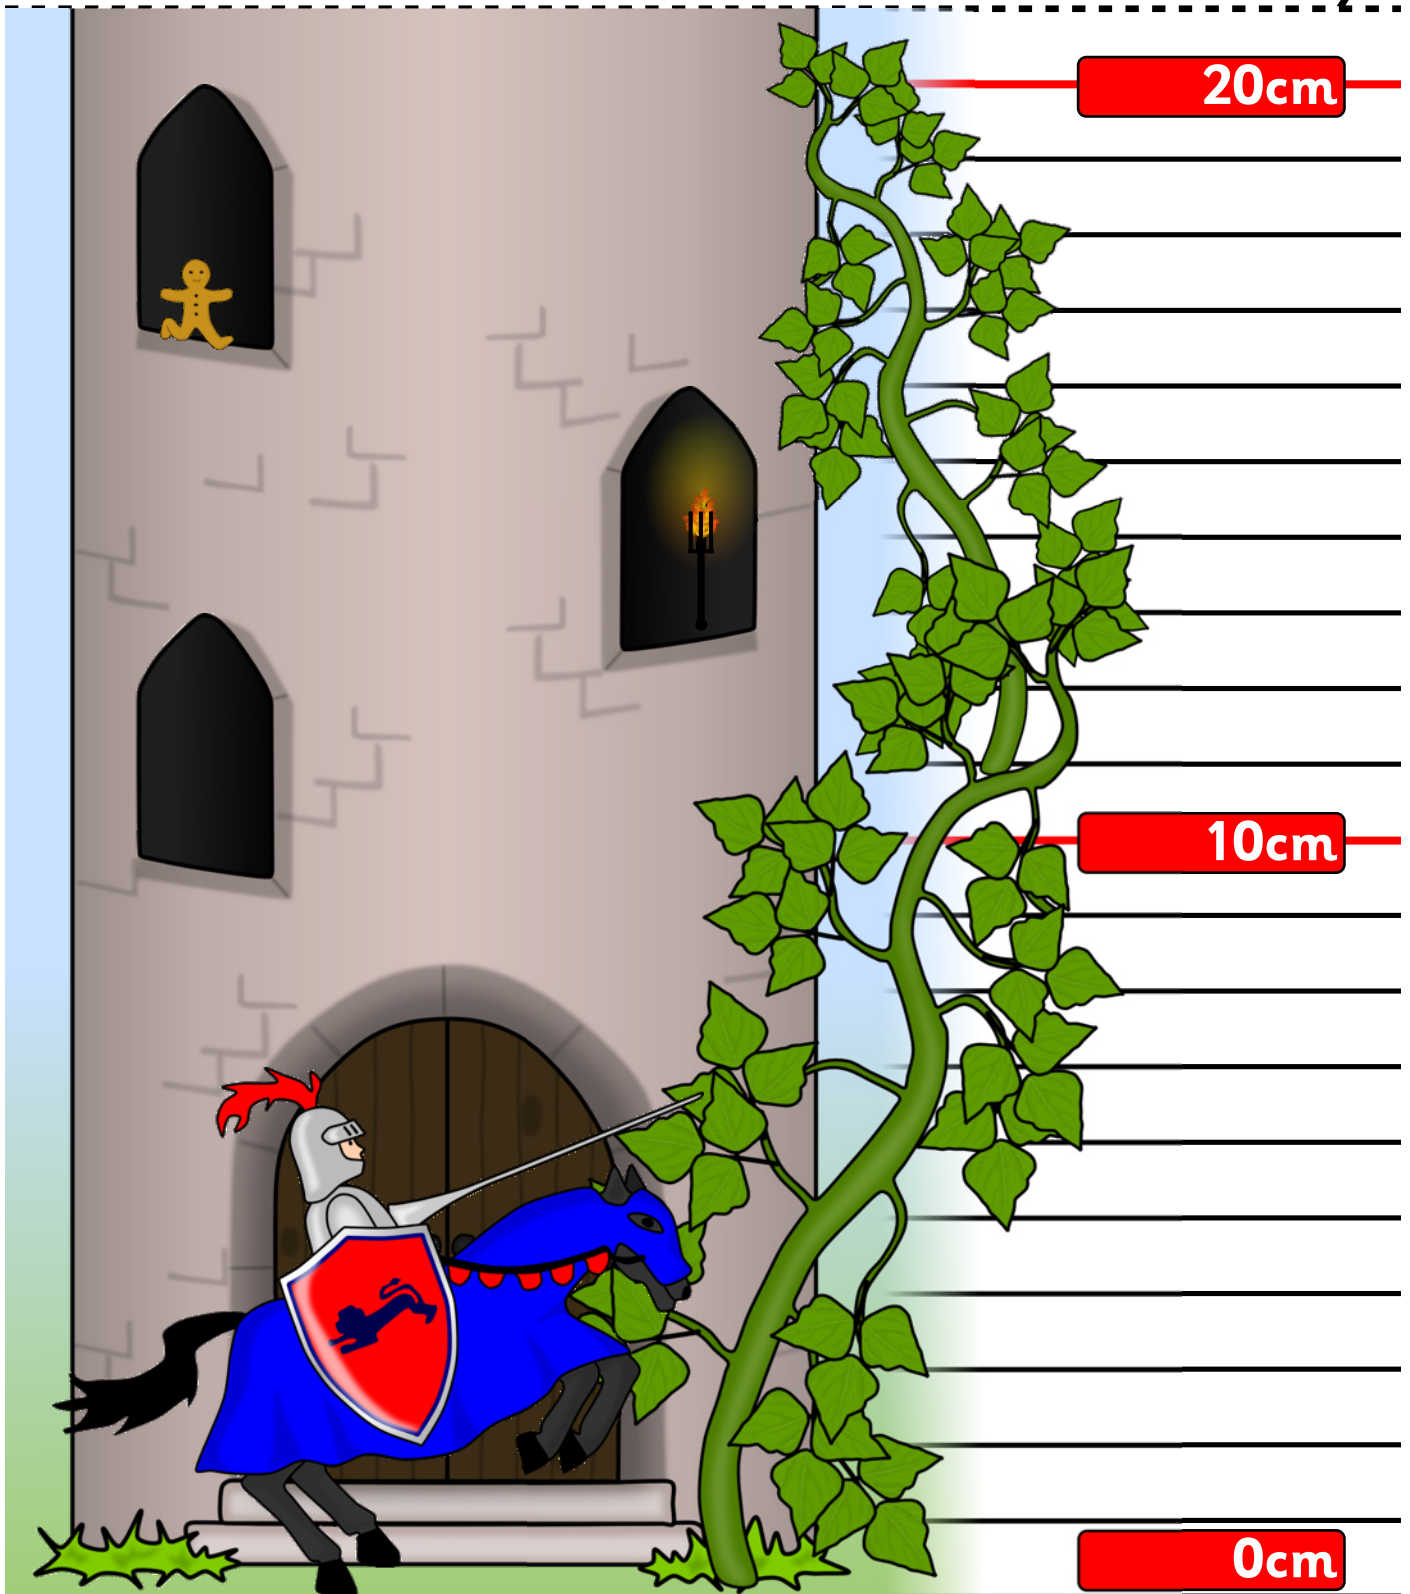

Tower height chart

N.B. When printing this, make sure that 'page scaling' is set to '**None**' in Adobe Reader's print settings (File > Print...). This is to ensure that it prints at the correct size and measurements are correct.

Tower height chart

40cm

30cm

Overlap here

Tower height chart

Tower height chart

80cm

70cm

Overlap here

Tower height chart

100cm

90cm

Overlap here

Tower height chart

120cm

110cm

Overlap here

Tower height chart

140cm

130cm

Overlap here

Tower height chart

Tower height chart

Height Chart