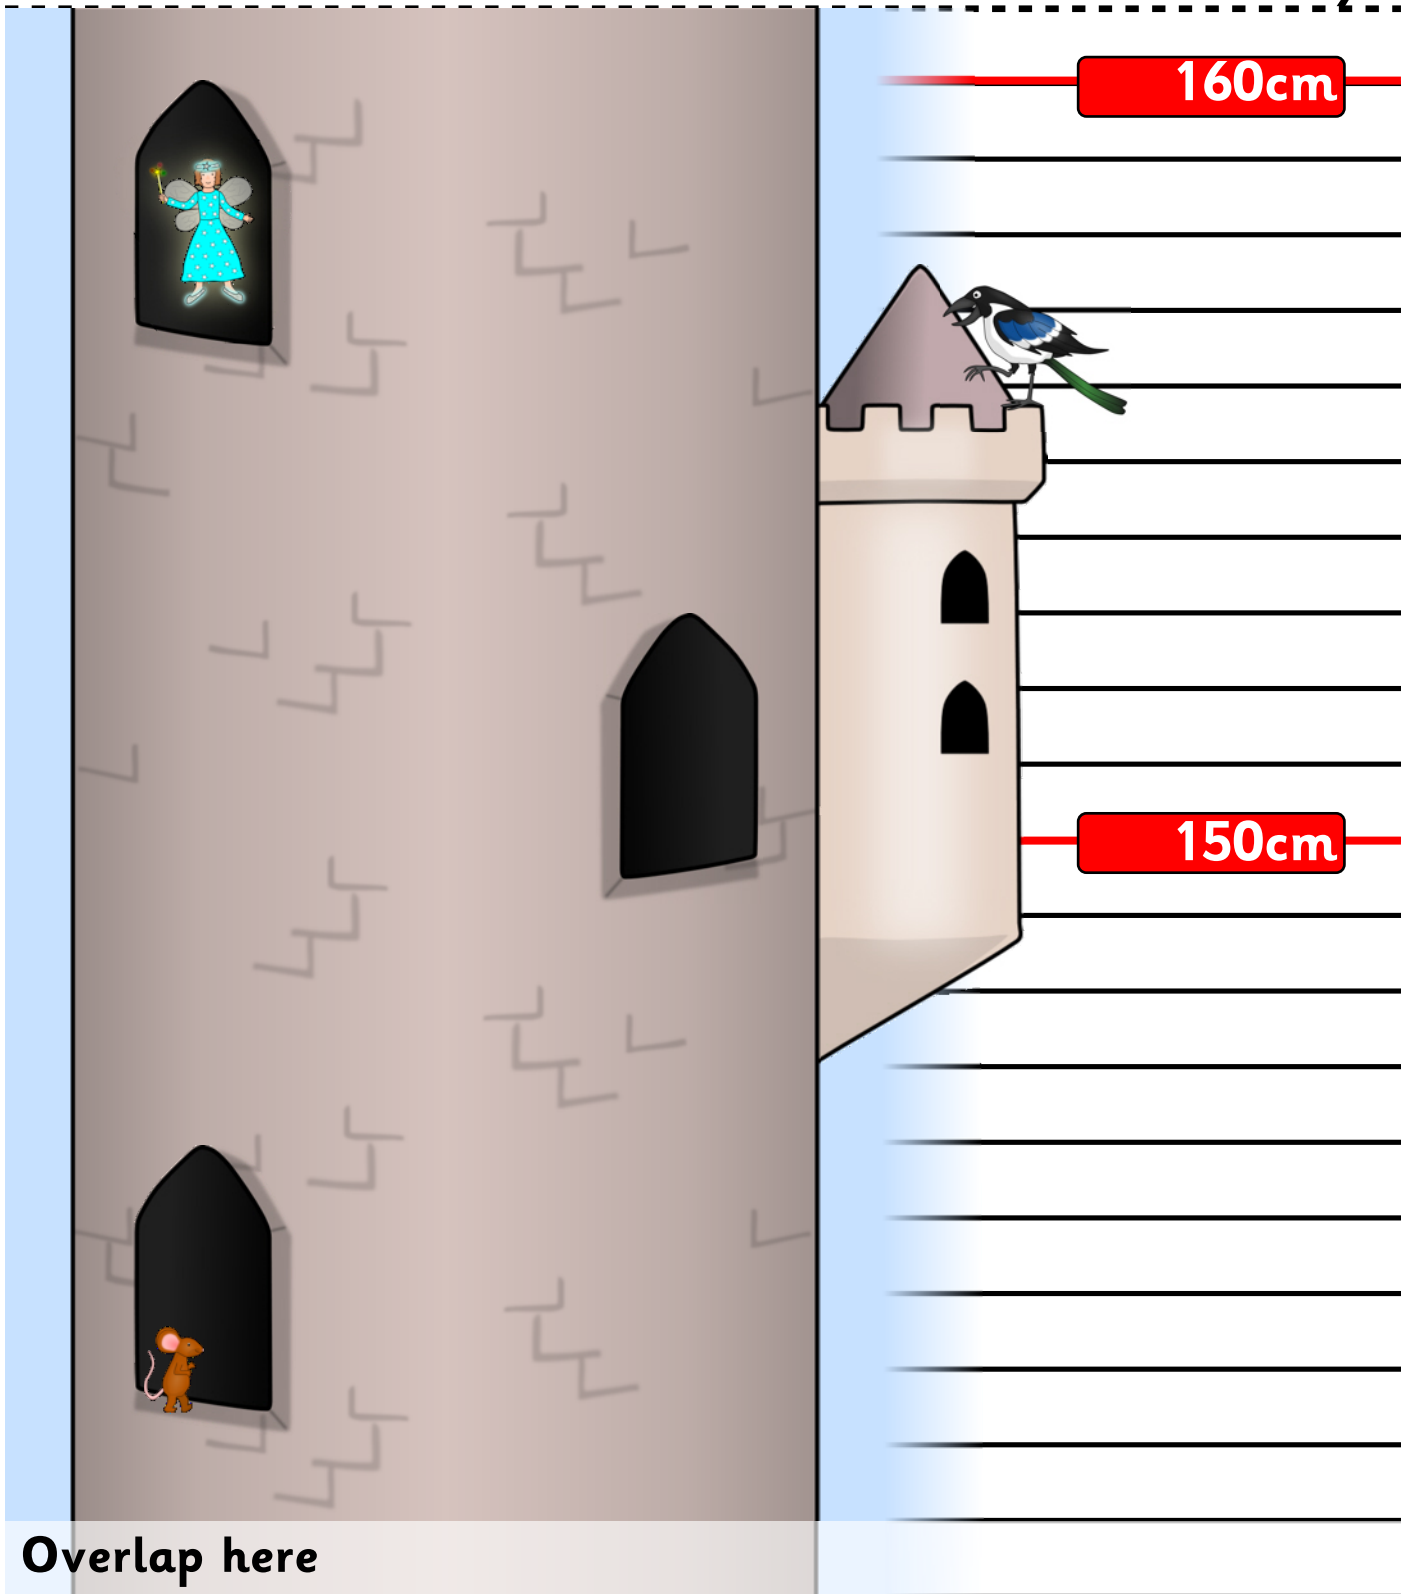

Tower height chart

N.B. When printing this, make sure that 'page scaling' is set to '**None**' in Adobe Reader's print settings (File > Print...). This is to ensure that it prints at the correct size and measurements are correct.

Tower height chart

40cm

30cm

Overlap here

Tower height chart

Tower height chart

80cm

70cm

Overlap here

Tower height chart

100cm

90cm

Overlap here

Tower height chart

120cm

110cm

Overlap here

Tower height chart

140cm

130cm

Overlap here

Tower height chart

Tower height chart

Height Chart