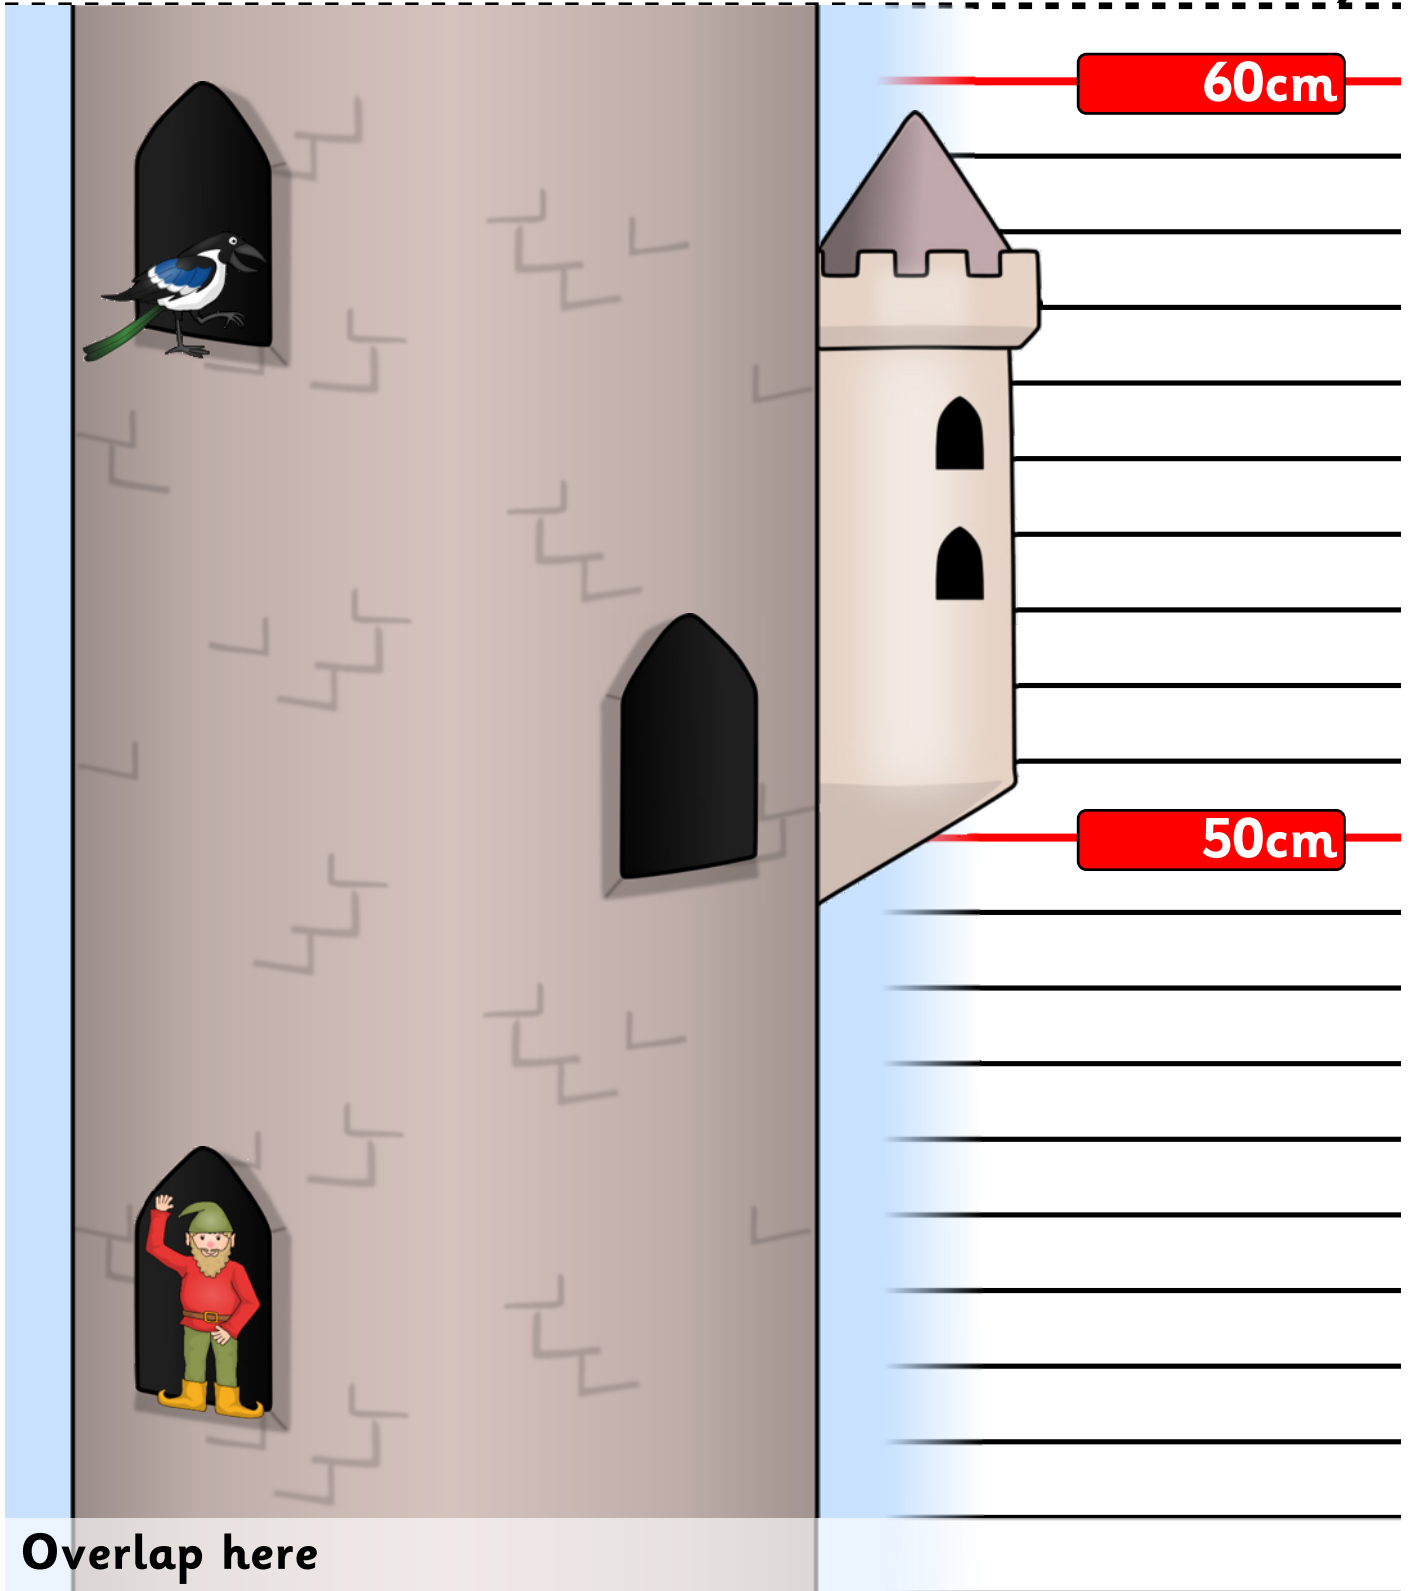

Tower height chart

N.B. When printing this, make sure that 'page scaling' is set to '**None**' in Adobe Reader's print settings (File > Print...). This is to ensure that it prints at the correct size and measurements are correct.

Tower height chart

40cm

30cm

Overlap here

Tower height chart

Tower height chart

80cm

70cm

Overlap here

Tower height chart

100cm

90cm

Overlap here

Tower height chart

120cm

110cm

Overlap here

Tower height chart

140cm

130cm

Overlap here

Tower height chart

Tower height chart

Height Chart