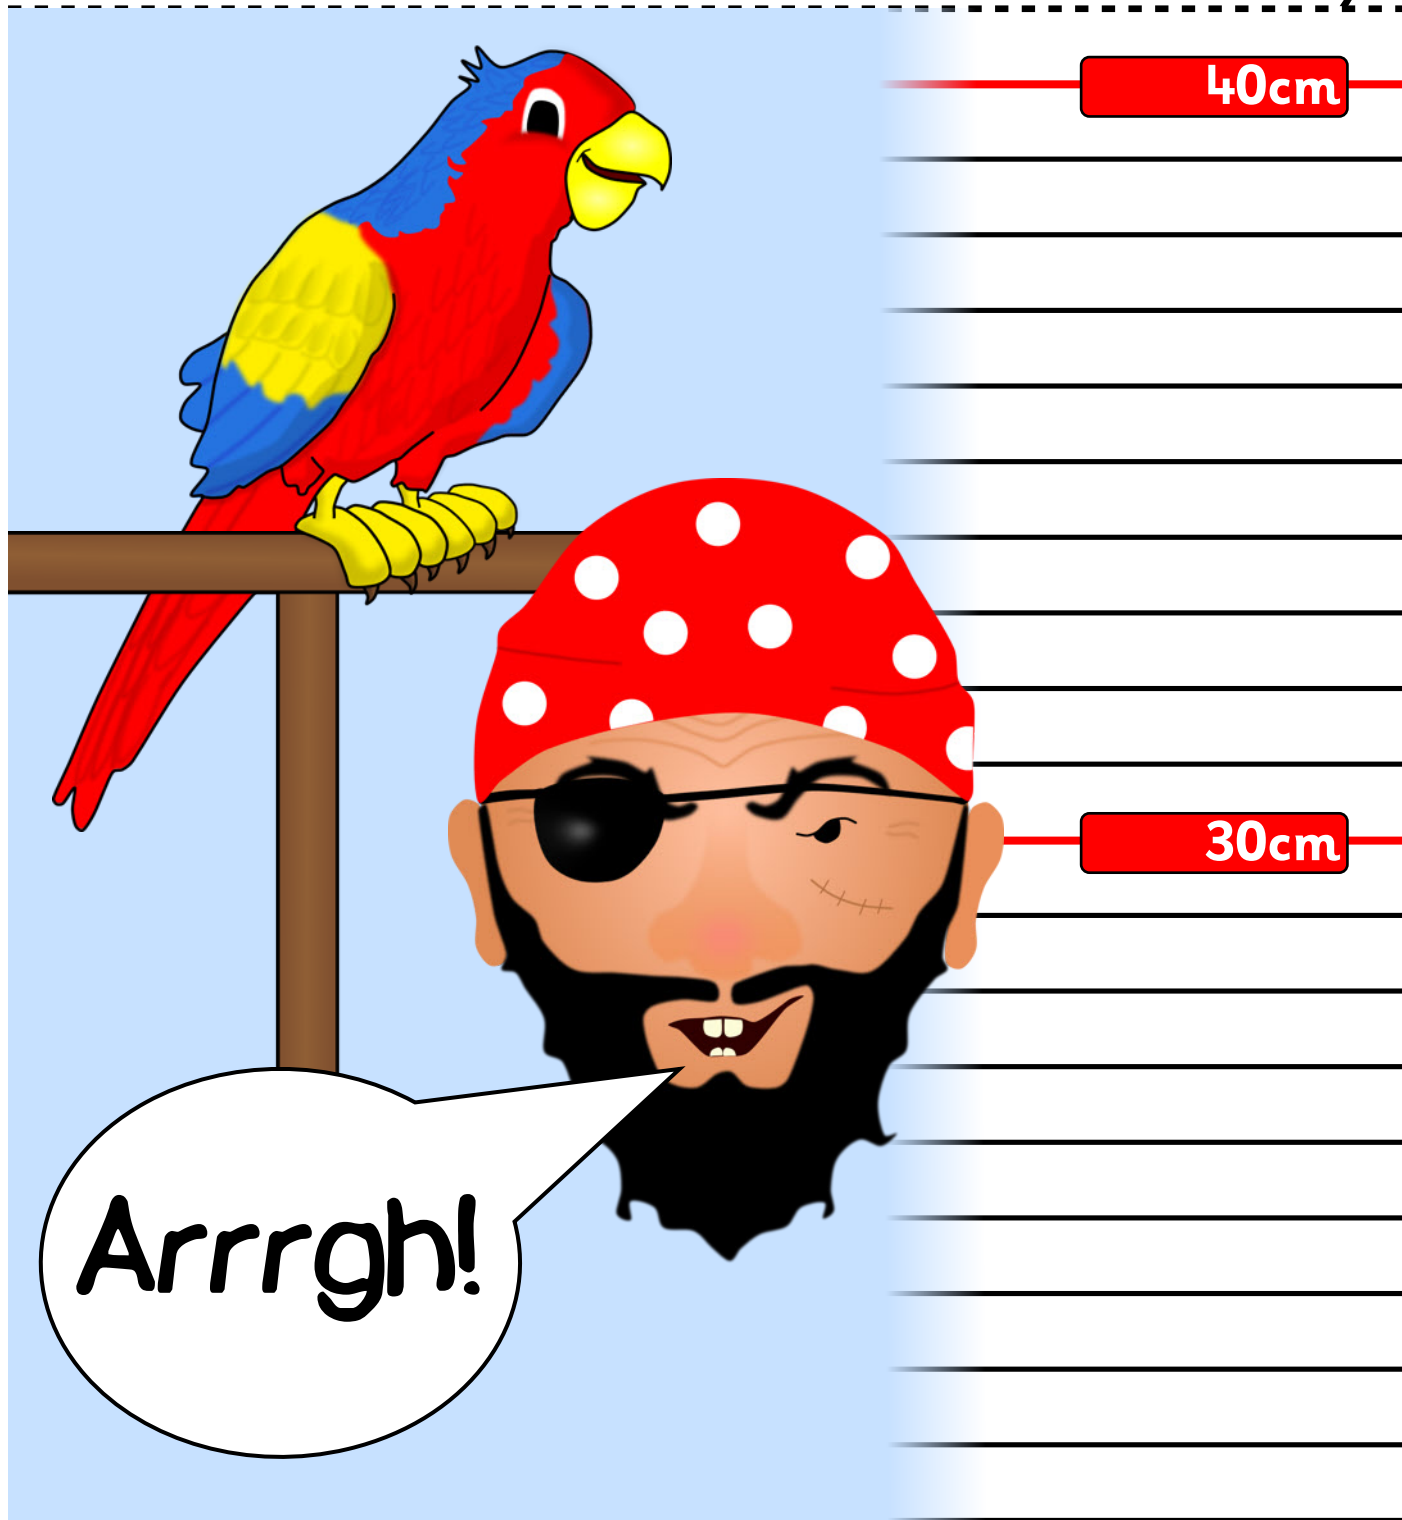

Pirate Height Chart

N.B. When printing this, make sure that 'page scaling' is set to '**None**' in Adobe Reader's print settings (File > Print...). This is to ensure that it prints at the correct size and measurements are correct.

Pirate Height Chart

40cm

30cm

Arrrgh!

Overlap here

Pirate Height Chart

Overlap here

Pirate Height Chart

How much have
you grown?

110cm

Ahoy,
matey!

Overlap here

Pirate Height Chart

140cm

130cm

Overlap here

Pirate Height Chart

Overlap here

Pirate Height Chart