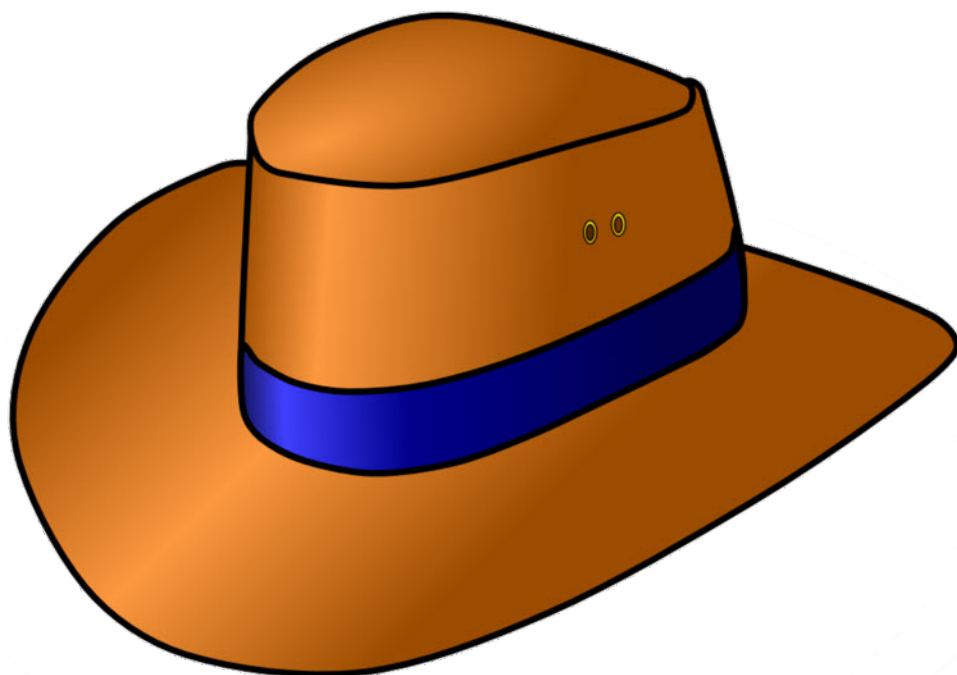

hat

15cm x 15cm CVC cards