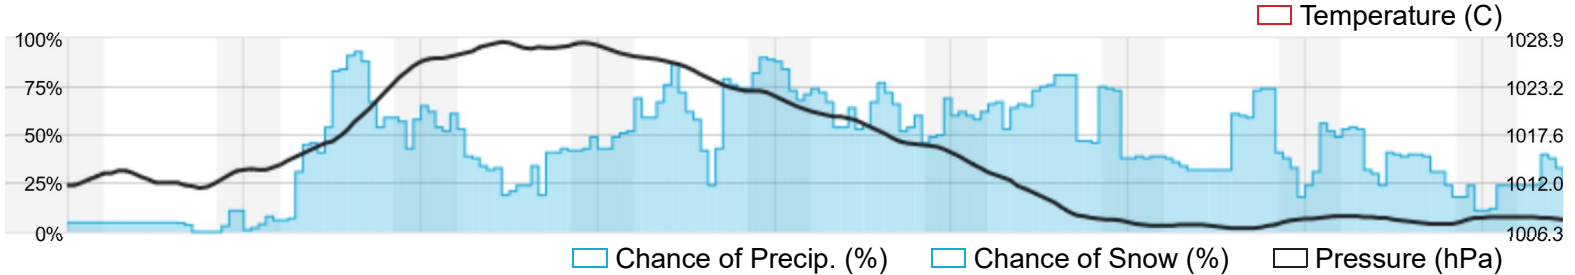

0	Sat 5/11	Sun 5/12	Mon 5/13	Tue 5/14	Wed 5/15	Thu 5/16	Fri 5/17	Sat 5/18	Sun
	--° | 10° C	16° | 5° C	9° | 4° C	11° | 8° C	14° | 9° C	16° | 10° C	19° | 10° C	20° | 12° C	20° |
	Cloudy	Rain	Showers	Rain	Showers	Rain	PM Thunderstorms	Showers	Shc
	0 mm	12.15 mm	5.4 mm	11.93 mm	7.49 mm	8.39 mm	5.38 mm	3.1 mm	4.

[View Calendar Forecast (/calendar/pl/czestochowa/EPKT/date/2019-5)](/calendar/pl/czestochowa/EPKT/date/2019-5)

[Scientific Forecaster Discussion (/DisplayDisc.asp?DiscussionCode=&StateCode=&SafeCityName=)](/DisplayDisc.asp?DiscussionCode=&StateCode=&SafeCityName=)