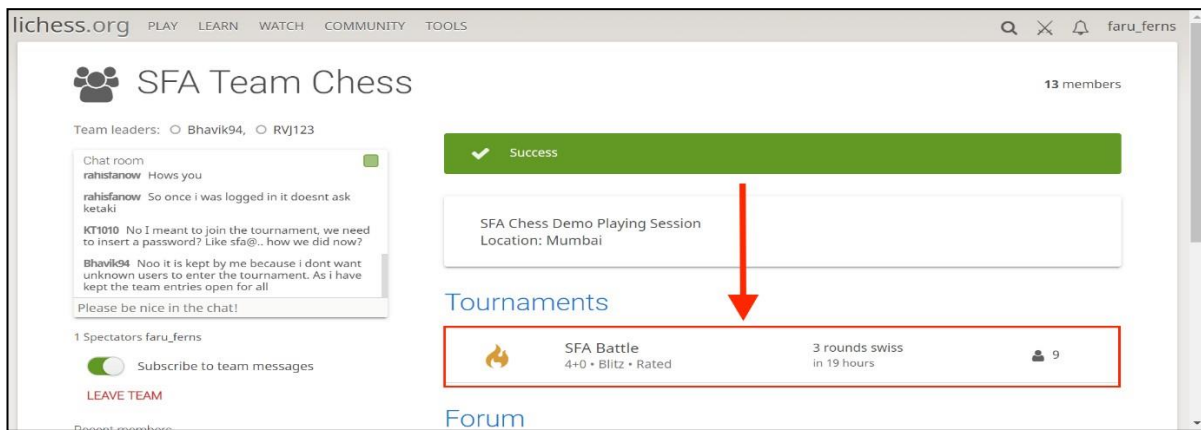

### Step 2: Join Team and Tournament

- Click on the **Team Link** provided by the organisers on your registered email ID.
- Click on **“JOIN TEAM”** as mentioned below in **Image 3**.

**Image 3**

- Click on the **tournament tab** as mentioned in **Image 4**  
**OR**  
Click on the **Tournament Link** provided by the organisers on your registered email ID to enter the Tournament.

## ONLINE CHESS & SPORTS QUIZ COMPETITION

Please click on the Team and Tournament link provided on your registered Email ID. In case a player is found playing in another tournament within the Balaji Coaching Classes online sports competition, 2021 Tournament then he / she will be disqualified from the tournament.

Image 4

- Click on "Join" to successfully enter the tournament as mentioned below in Image 5

Image 5