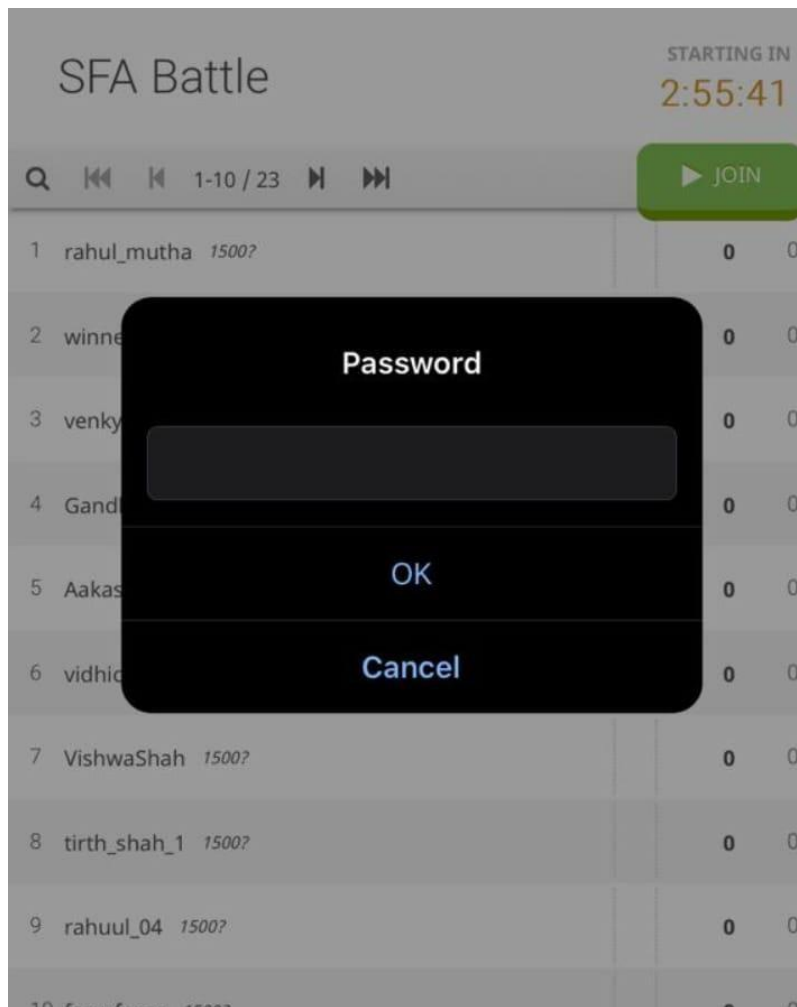

Image 4

- Click on "Join" to successfully enter the tournament as mentioned below in Image 5

Image 5

## ONLINE CHESS & SPORTS QUIZ COMPETITION

- Enter the password sent to you on your registered email ID as mentioned below in Image 6
- Please note do not enter your Lichess Sign In password here

Image 6

**You have successfully entered the tournament!**

**You can now log in 15 minutes prior to your match schedule.**