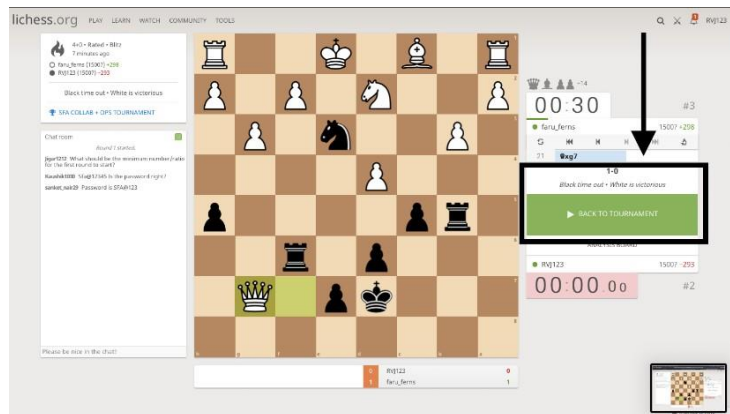

## ONLINE CHESS & SPORTS QUIZ COMPETITION

### IMPORTANT THINGS TO NOTE DURING THE TOURNAMENT

- Once you finish the current match, click on **"Back to Tournament"** as mentioned below in **Image 7 (Mobile view) & Image 8 (Desktop/ laptop view)** and wait for the next match to start automatically. DO NOT CLICK ANYWHERE ELSE.

Mobile view on Google Chrome

Image 7

Desktop / Laptop view on Google Chrome

Image 8

**ALL THE BEST!!!**