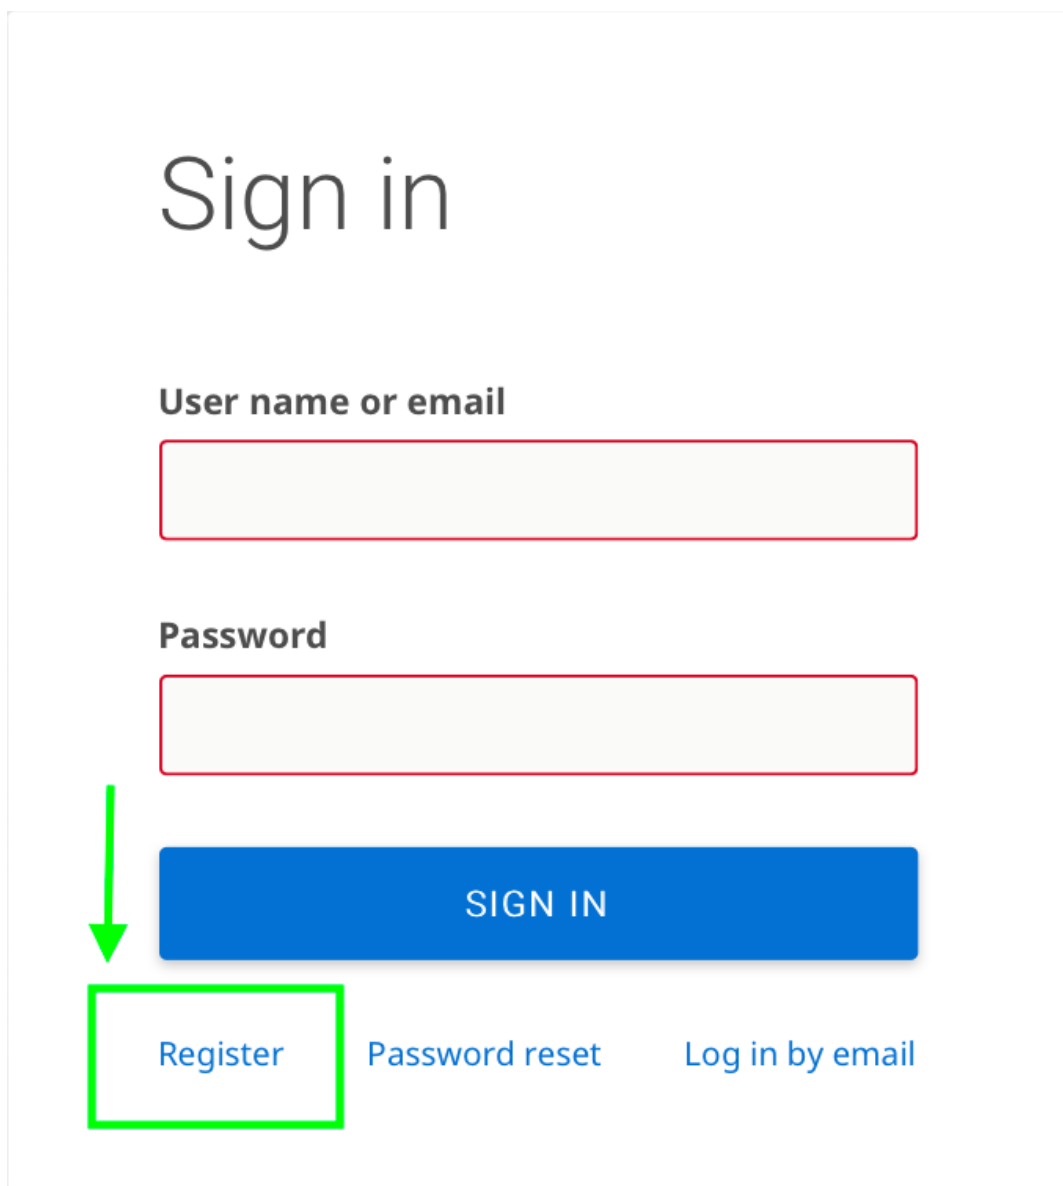

STEPS TO PARTICPATE & THINGS TO NOTE DURING THE TOURNAMENT

How to create a Lichess user ID?

In case you do not have a Lichess ID, you can create one here: <https://lichess.org/signup>. Click on Register as shown below in **Image 1**

Image 1

ASSOCIATE SPONSOR

Create a user name and password of your choice

Enter your registered email ID and click and agree on the Terms & Conditions as mentioned below in **Image 2. Click on register and enter the username in the registration form.**