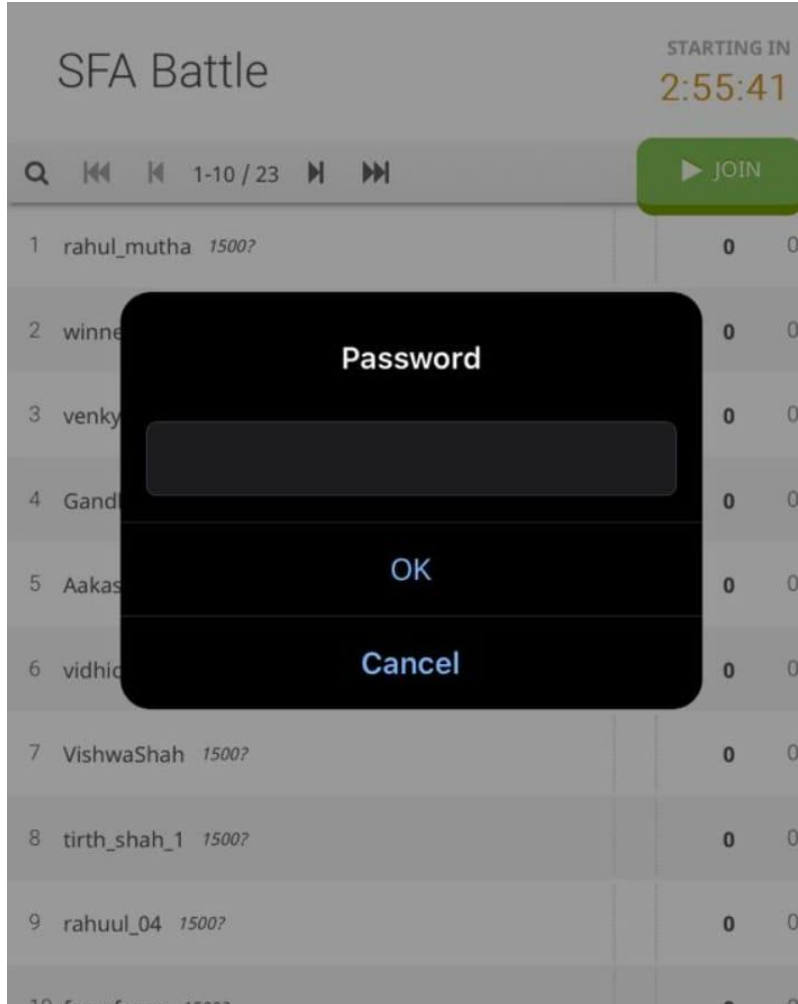

Image 4

- Click on "Join" to successfully enter the tournament as mentioned below in Image 5

Image 5

- Enter the password sent to you on your registered email ID as mentioned below in Image 6
- Please note do not enter your Lichess Sign In password here

ASSOCIATE SPONSOR

Image 6

You have successfully entered the tournament!
You can now log in 15 minutes prior to your match schedule.

ASSOCIATE SPONSOR

DPS BANGALORE NORTH
INTER-HOUSE TOURNAMENT
ONLINE CHESS & SPEED CUBING

ORGANISED BY

IMPORTANT THINGS TO NOTE DURING THE TOURNAMENT

- Once you finish the current match, click on **"Back to Tournament"** as mentioned below in **Image 7 (Mobile view) & Image 8 (Desktop/ laptop view)** and wait for the next match to start automatically. DO NOT CLICK ANYWHERE ELSE.

Mobile view on Google Chrome

Image 7

Desktop / Laptop view on Google Chrome

Image 8

ALL THE BEST !!!

ASSOCIATE SPONSOR