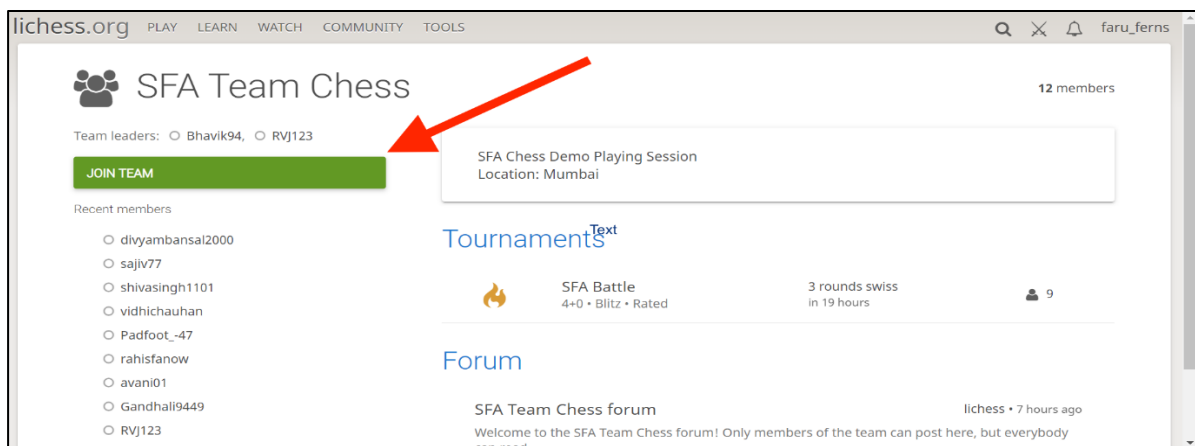

- **Click on the Team Link** provided by the organisers on your registered email ID.
- **Click on “JOIN TEAM”** as mentioned below in **Image 3**.

Image 3

- **Click on the tournament tab** as mentioned in **Image 4**
OR
Click on the Tournament Link provided by the organisers on your registered email ID to enter the Tournament.