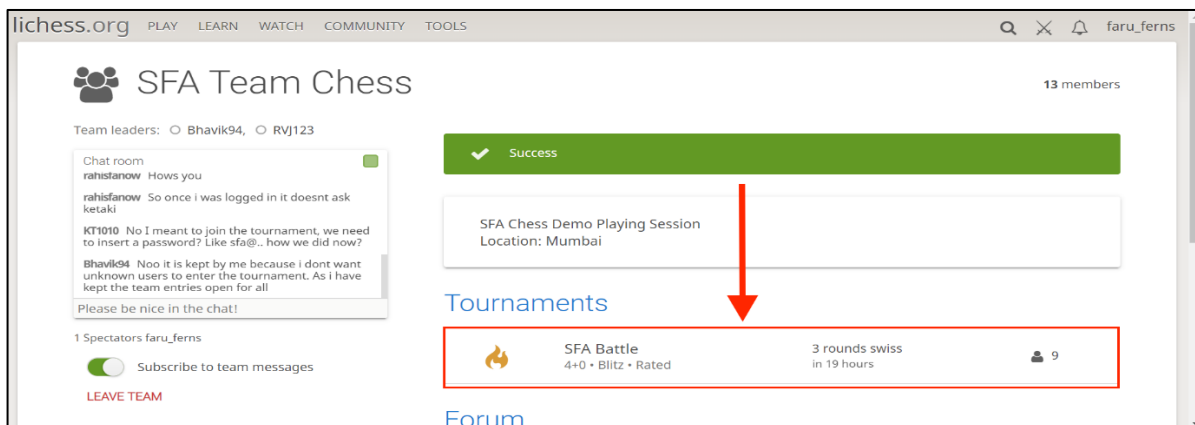

- **Click on the Team Link** provided by the organisers on your registered email ID.
- **Click on “JOIN TEAM”** as mentioned below in **Image 3**.

Image 3

- **Click on the tournament tab** as mentioned in **Image 4**
OR
Click on the Tournament Link provided by the organisers on your registered email ID to enter the Tournament.

ASSOCIATE SPONSOR

Please click on the Team and Tournament link provided on your registered Email ID. In case a player is found playing in another tournament within the School of India International Chessathon 2020 Tournament then he / she will be disqualified from the tournament.

Image 4

- Click on "Join" to successfully enter the tournament as mentioned below in Image 5

Image 5

- Enter the password sent to you on your registered email ID as mentioned below in Image 6
- Please note do not enter your Lichess Sign In password here