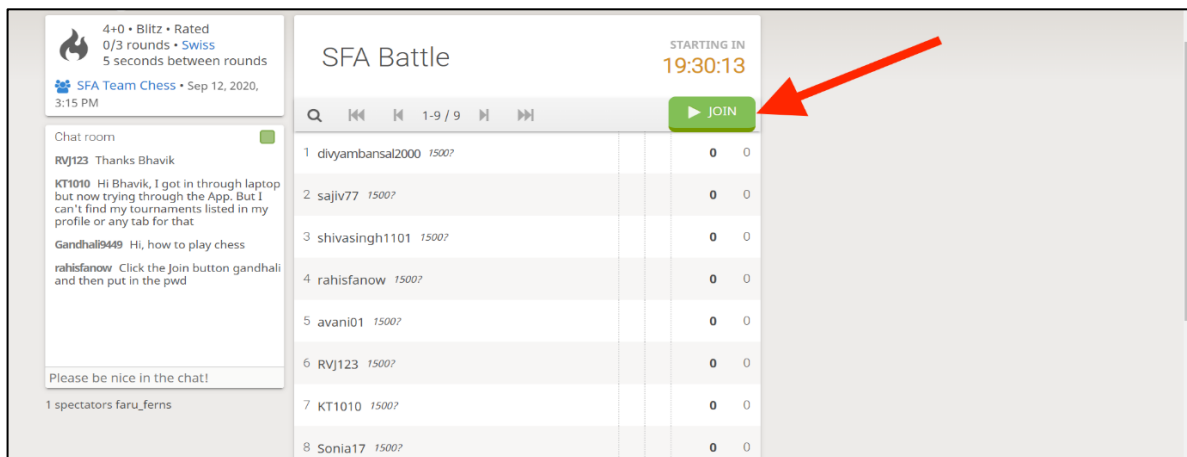

Image 4

- Click on "Join" to successfully enter the tournament as mentioned below in Image 5

Image 5

- Enter the password sent to you on your registered email ID as mentioned below in Image 6
- Please note do not enter your Lichess Sign In password here