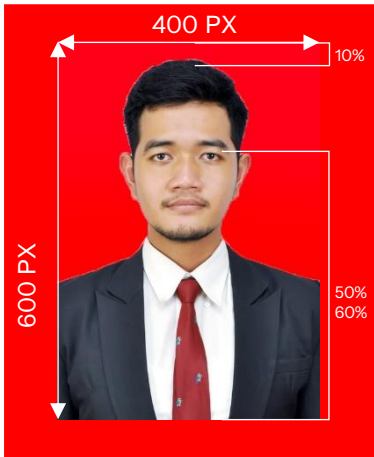

Photos format:

1. File format using *.JPEG/ .JPG/ .PNG in color.
2. Min. 400x600px.
3. Max. size 2Mb
4. Proper composition.

The top of the head, including the hair, to the bottom of the chin must be between 50% and 60% of the image's total height. The eye height (measured from the bottom of the image to the level of the eyes) should be between 50% and 60% of the image's height.

The layout and position of the photo must be proper (Too close and too far are not recommended).

Unrecommended photo:

1. Blurry photo.
2. Others than face photo.
3. Expression face photo.

Provided by [SPUN](#)