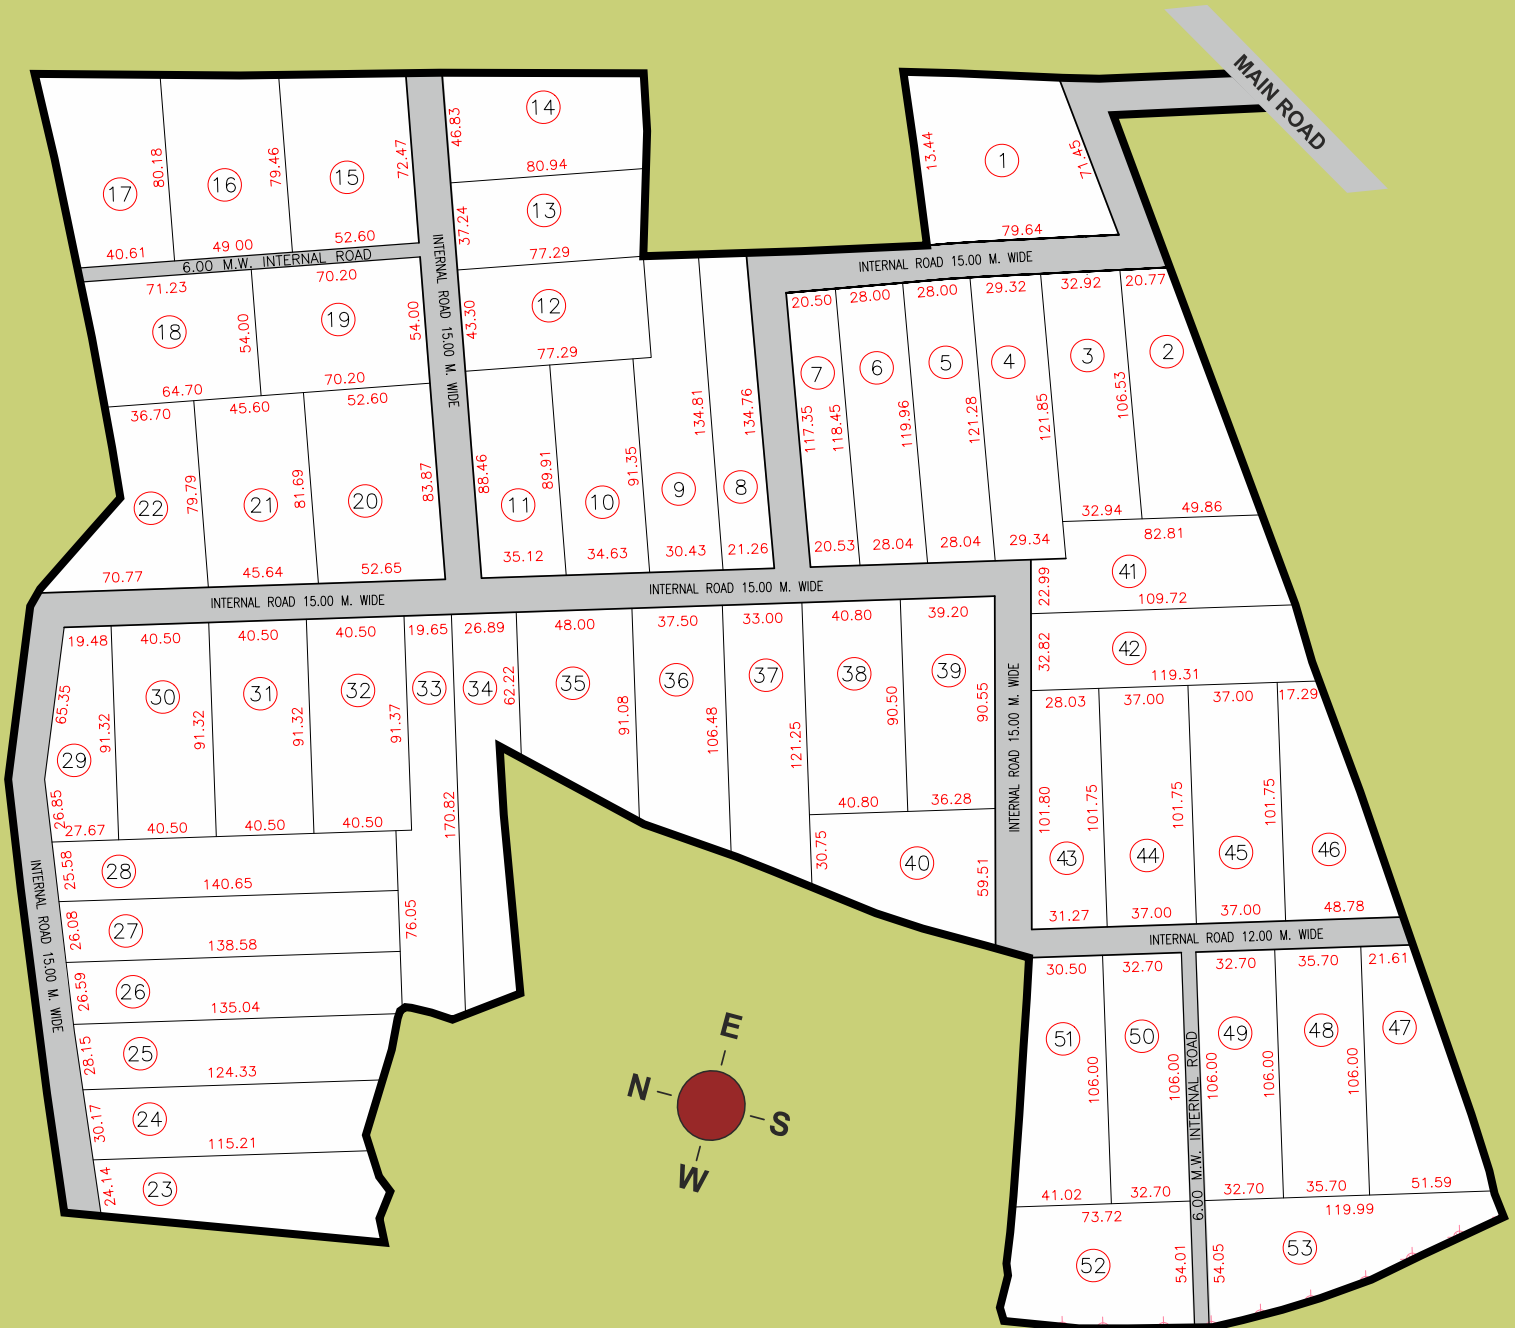

Supriya Greensrushti Layout

@ Parmale Gat No. 290/13 (P)

PLOT NO.	PLOT AREA SQ.M.
1	6500.00
2-53	4000.00