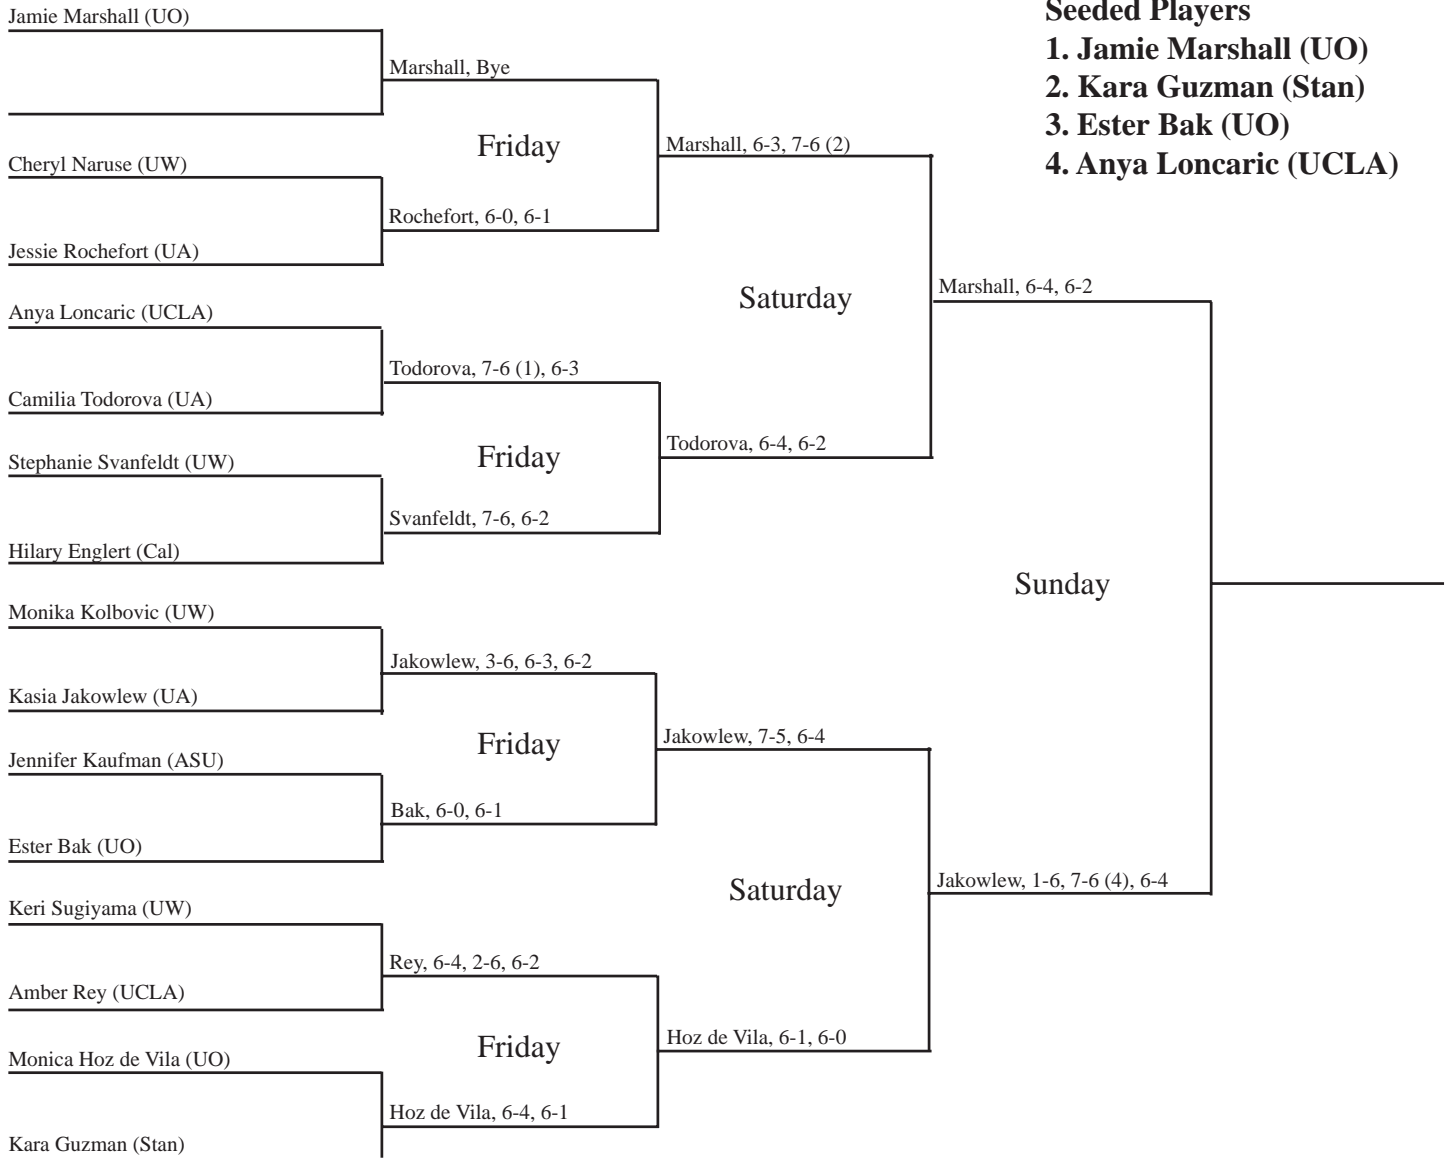

Saturday

Saturday

Yelsey, 6-3, ret.

Mendiburu, 6-3, 6-4

Sunday

Seeded Players

1. Anne Yelsey (Stan)
2. Monica Wiesener (Cal)
3. Carine Vermeulen (USC)
4. Davina Mendiburu (UO)

2005 Pac-10 Indoor Championships Flight III Singles

First Round

Quarterfinals

Semifinals

Finals

2005 Pac-10 Indoor Championships Flight I Doubles

First Round

Quarterfinals

Semifinals