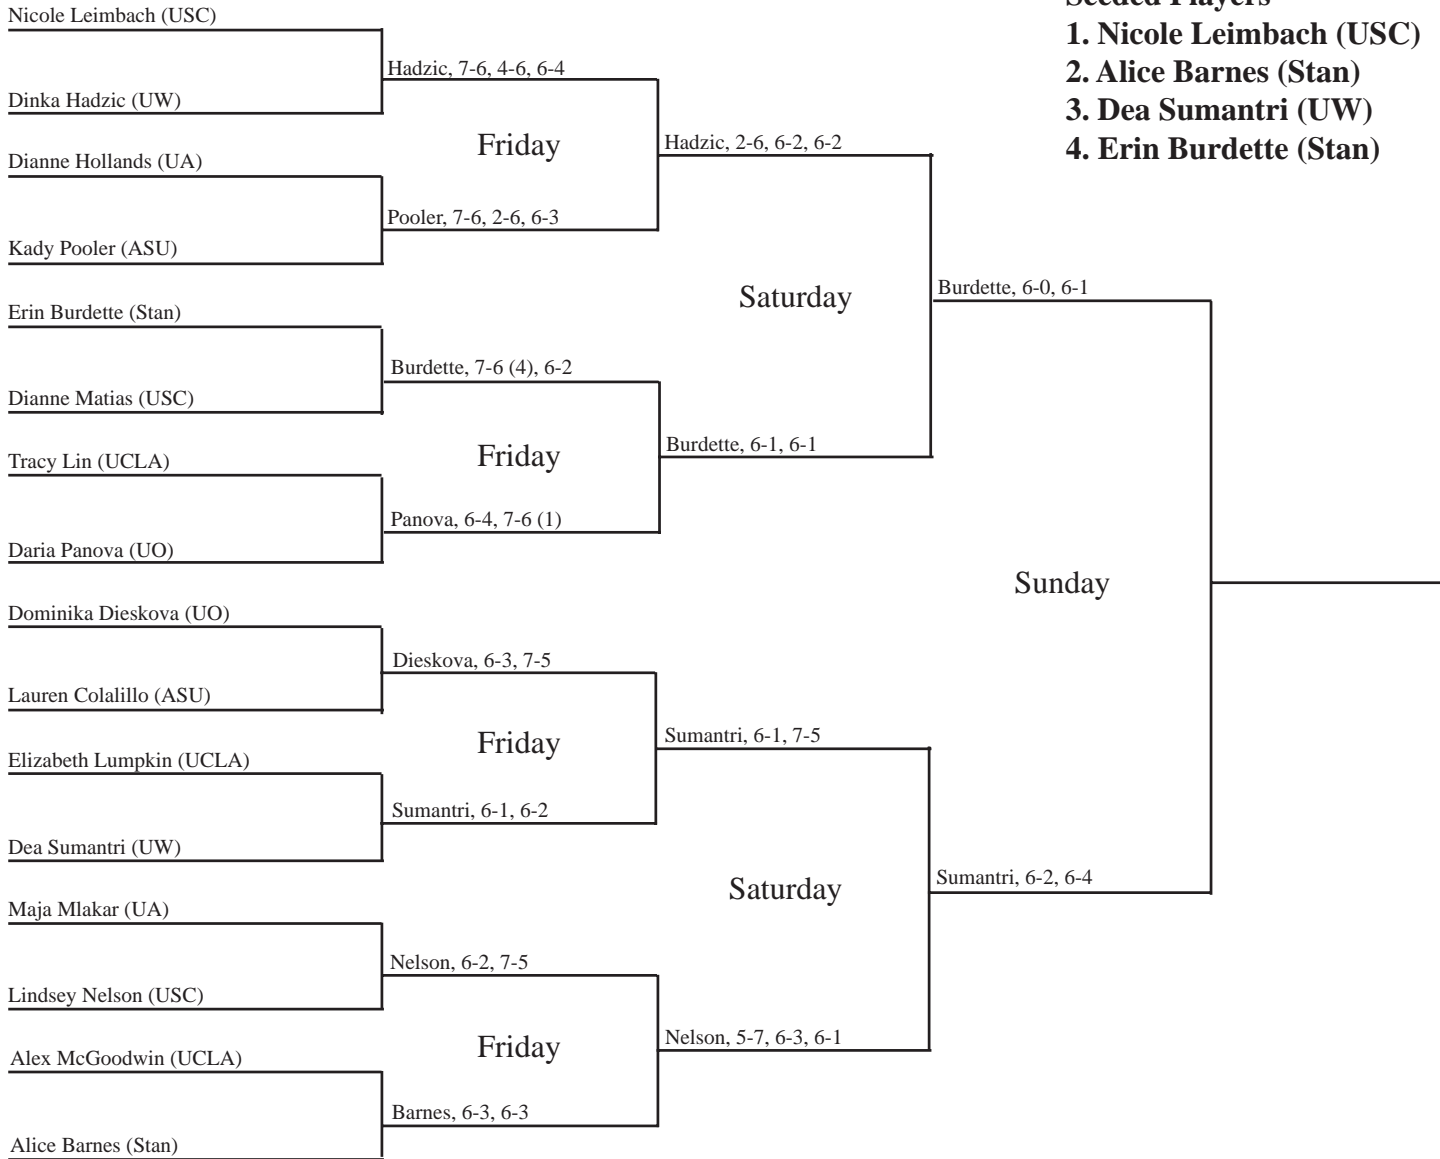

2005 Pac-10 Indoor Championships Flight I Singles

First Round

Quarterfinals

Semifinals

Finals

2005 Pac-10 Indoor Championships

Flight II Singles

First Round