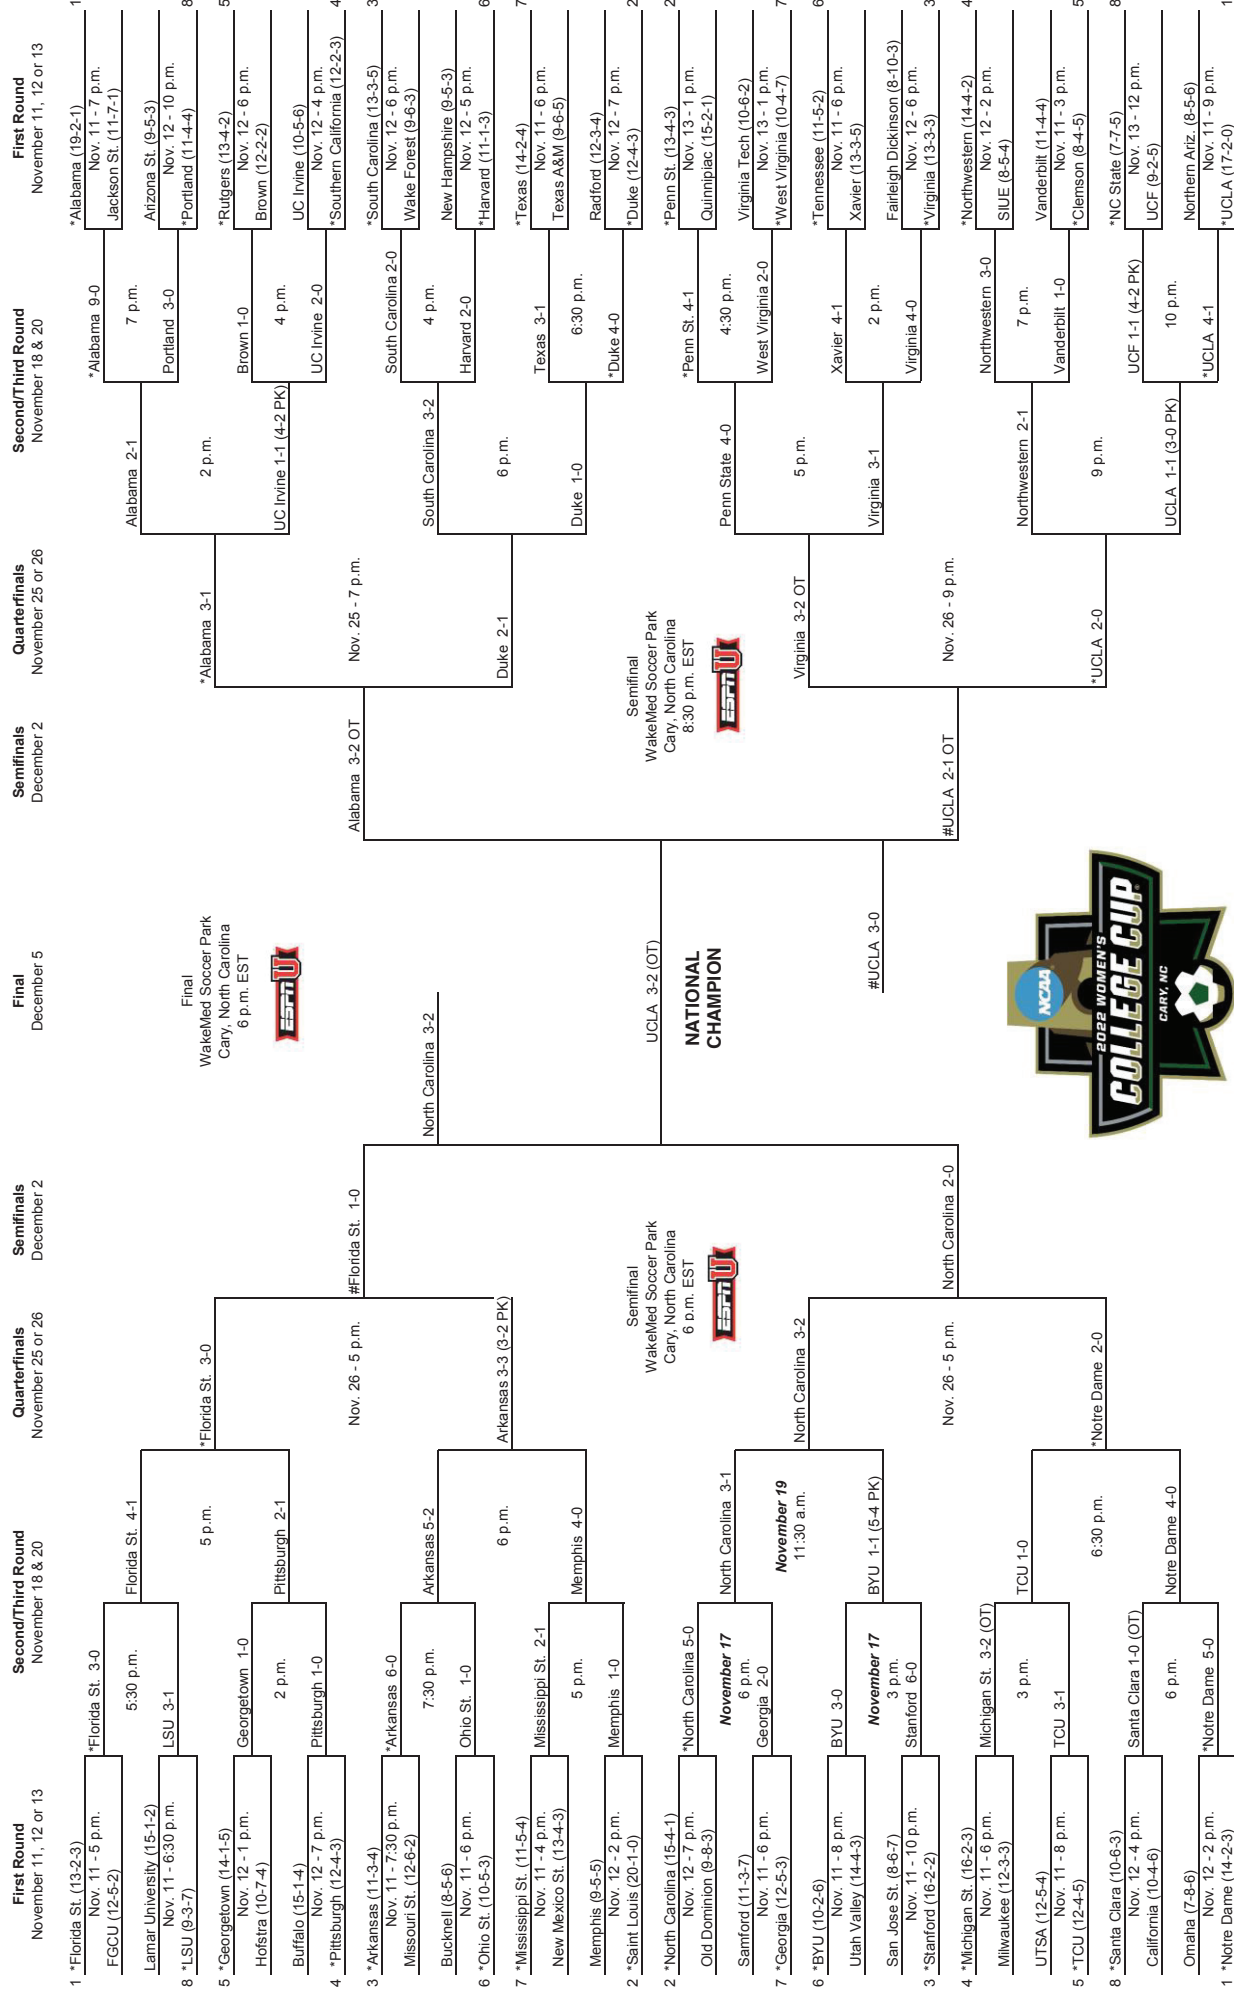

DIVISION I WOMEN'S SOCCER CHAMPIONSHIP

*Host institution for preliminary round games.
All game times are Eastern standard time.
#HomeTeam WCC

Second semifinal game will begin 45 minutes after conclusion of first game.

© 2022 National Collegiate Athletic Association. No commercial use without the NCAA's written permission.
The NCAA opposes all forms of sports wagering.