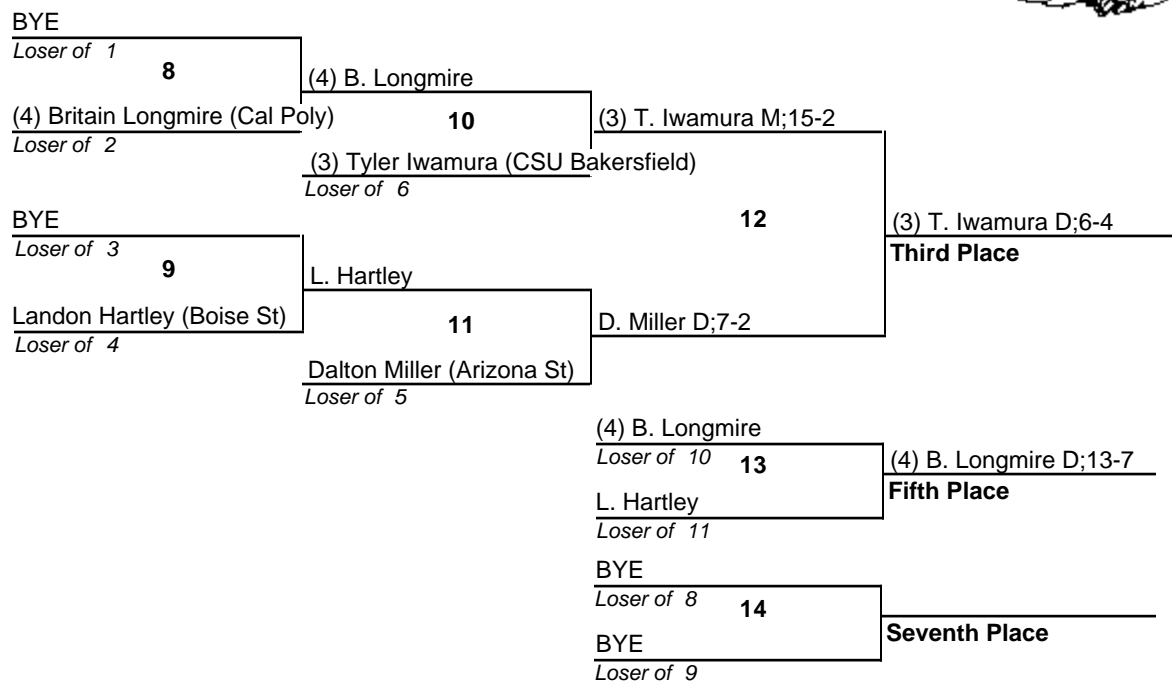

2012 Pac 12 Wrestling Championships

125

26 February 2012