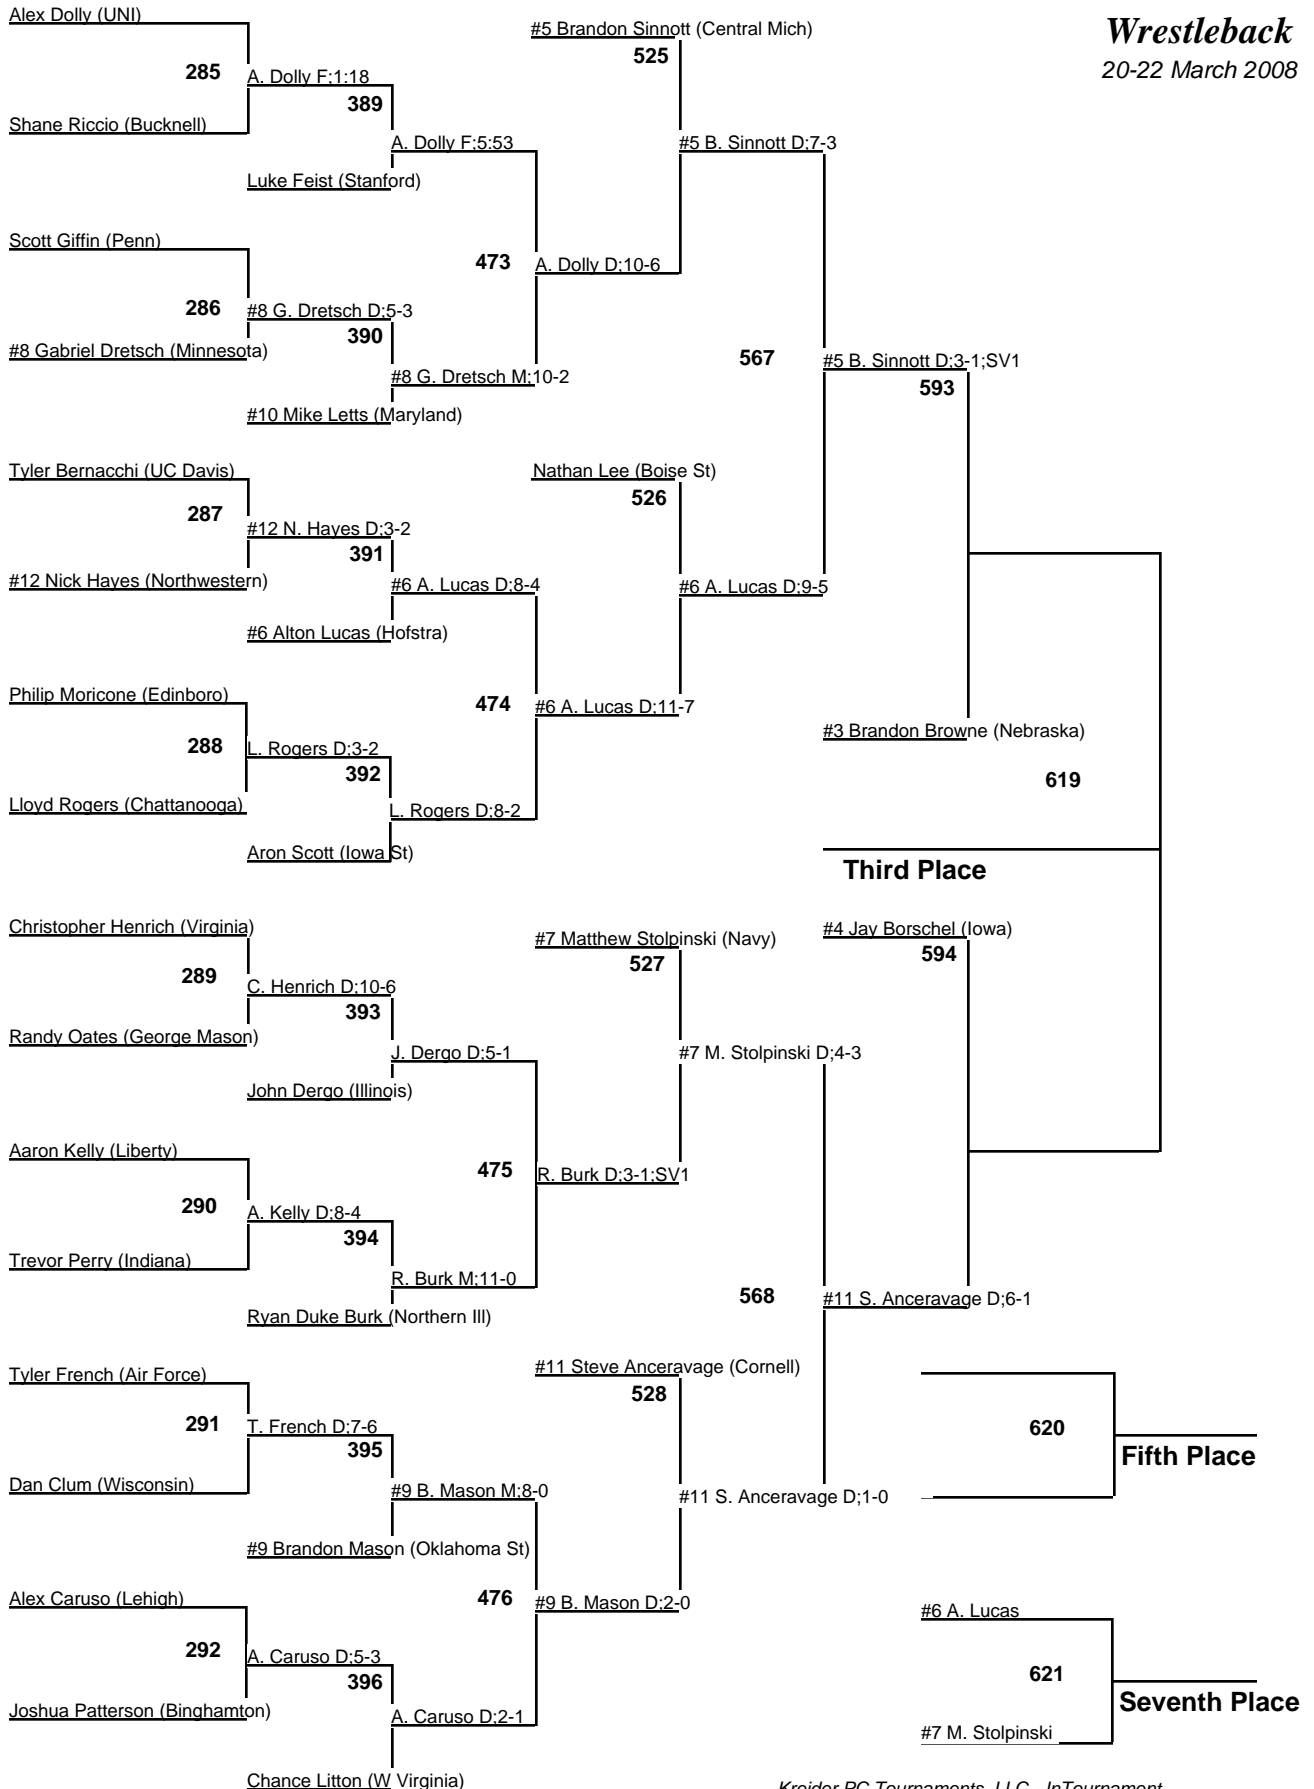

2008 NCAA Division I Wrestling Championships

THURSDAY EVENING	FRIDAY MORNING	FRIDAY EVENING	SATURDAY MORNING

174

Wrestleback

20-22 March 2008