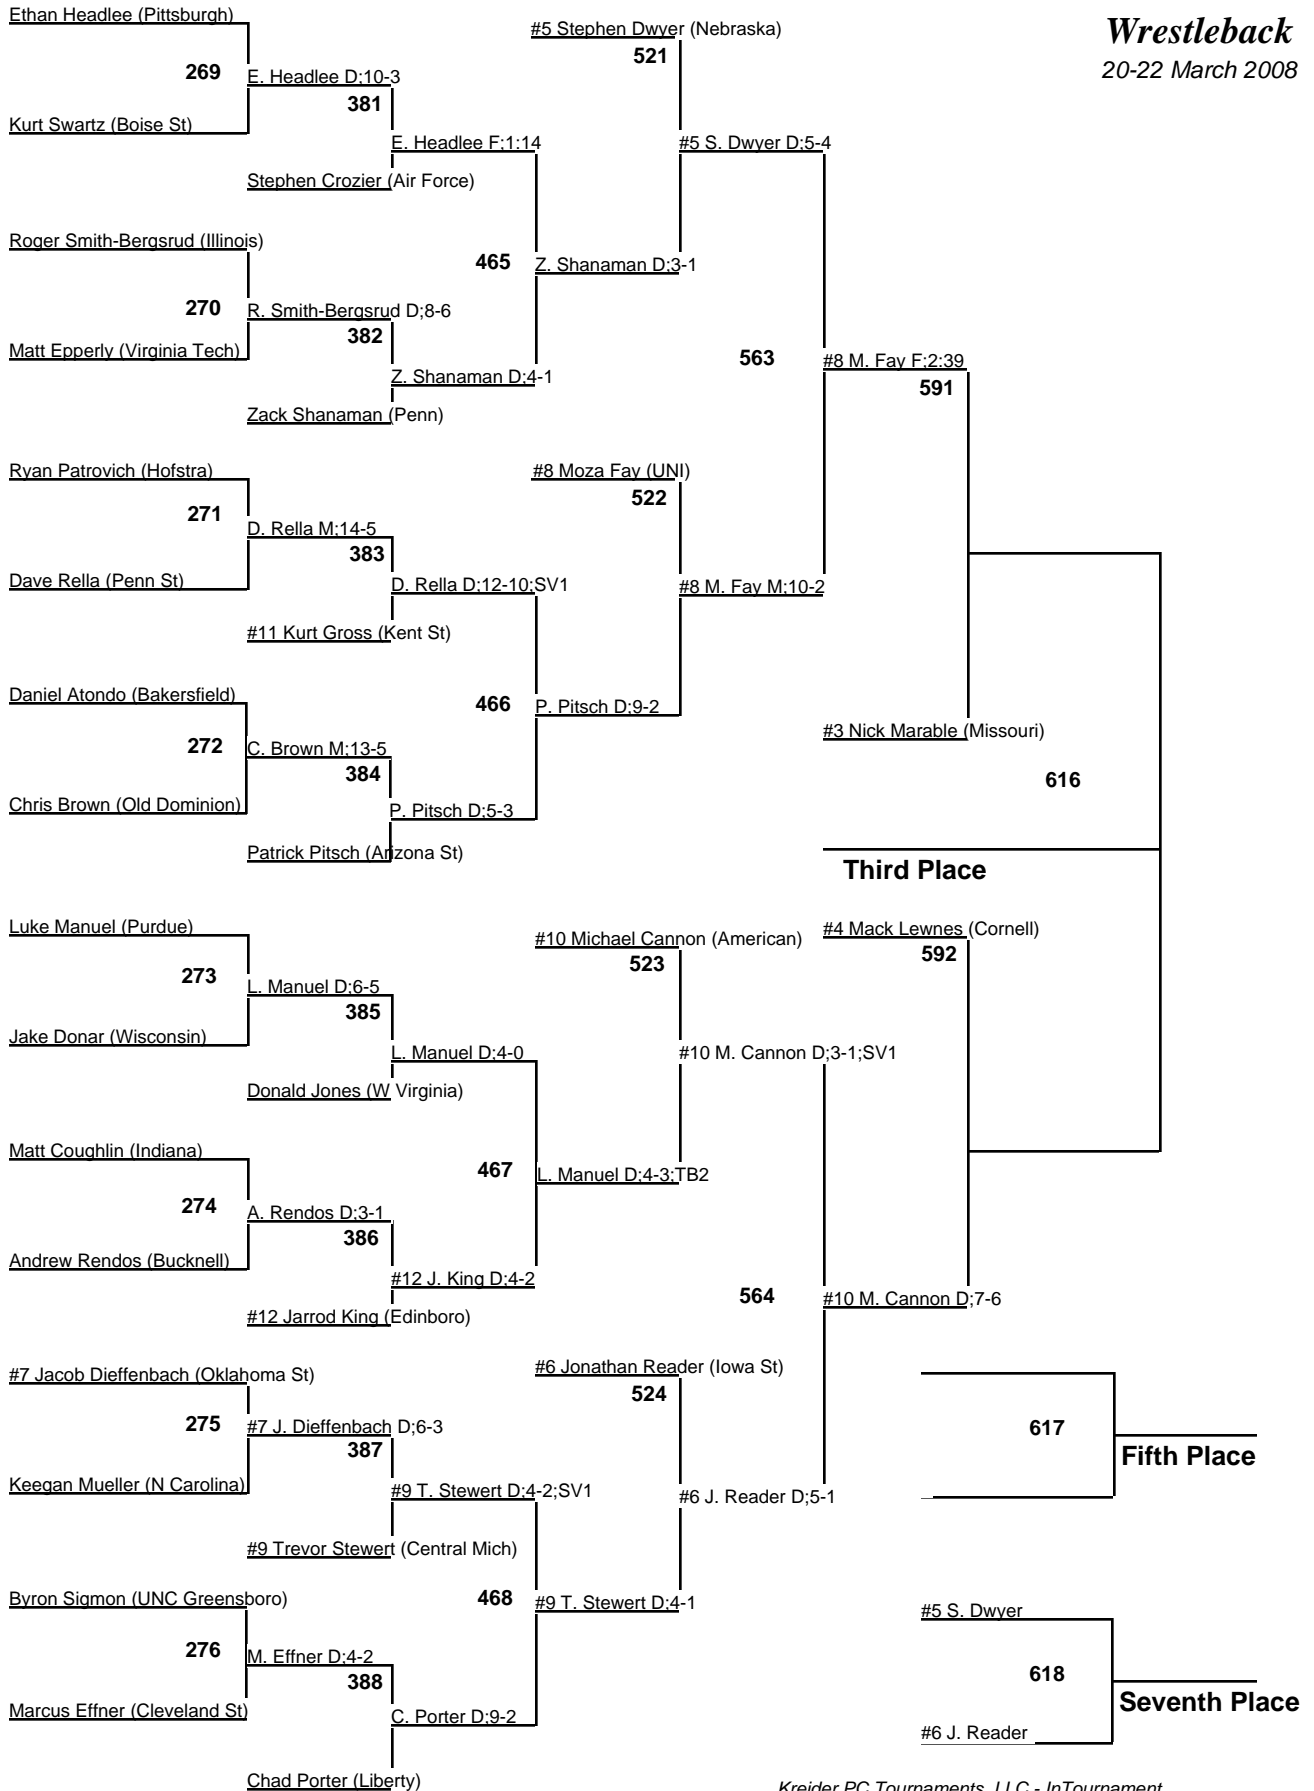

2008 NCAA Division I Wrestling Championships

THURSDAY EVENING	FRIDAY MORNING	FRIDAY EVENING	SATURDAY MORNING

165
Wrestleback
20-22 March 2008