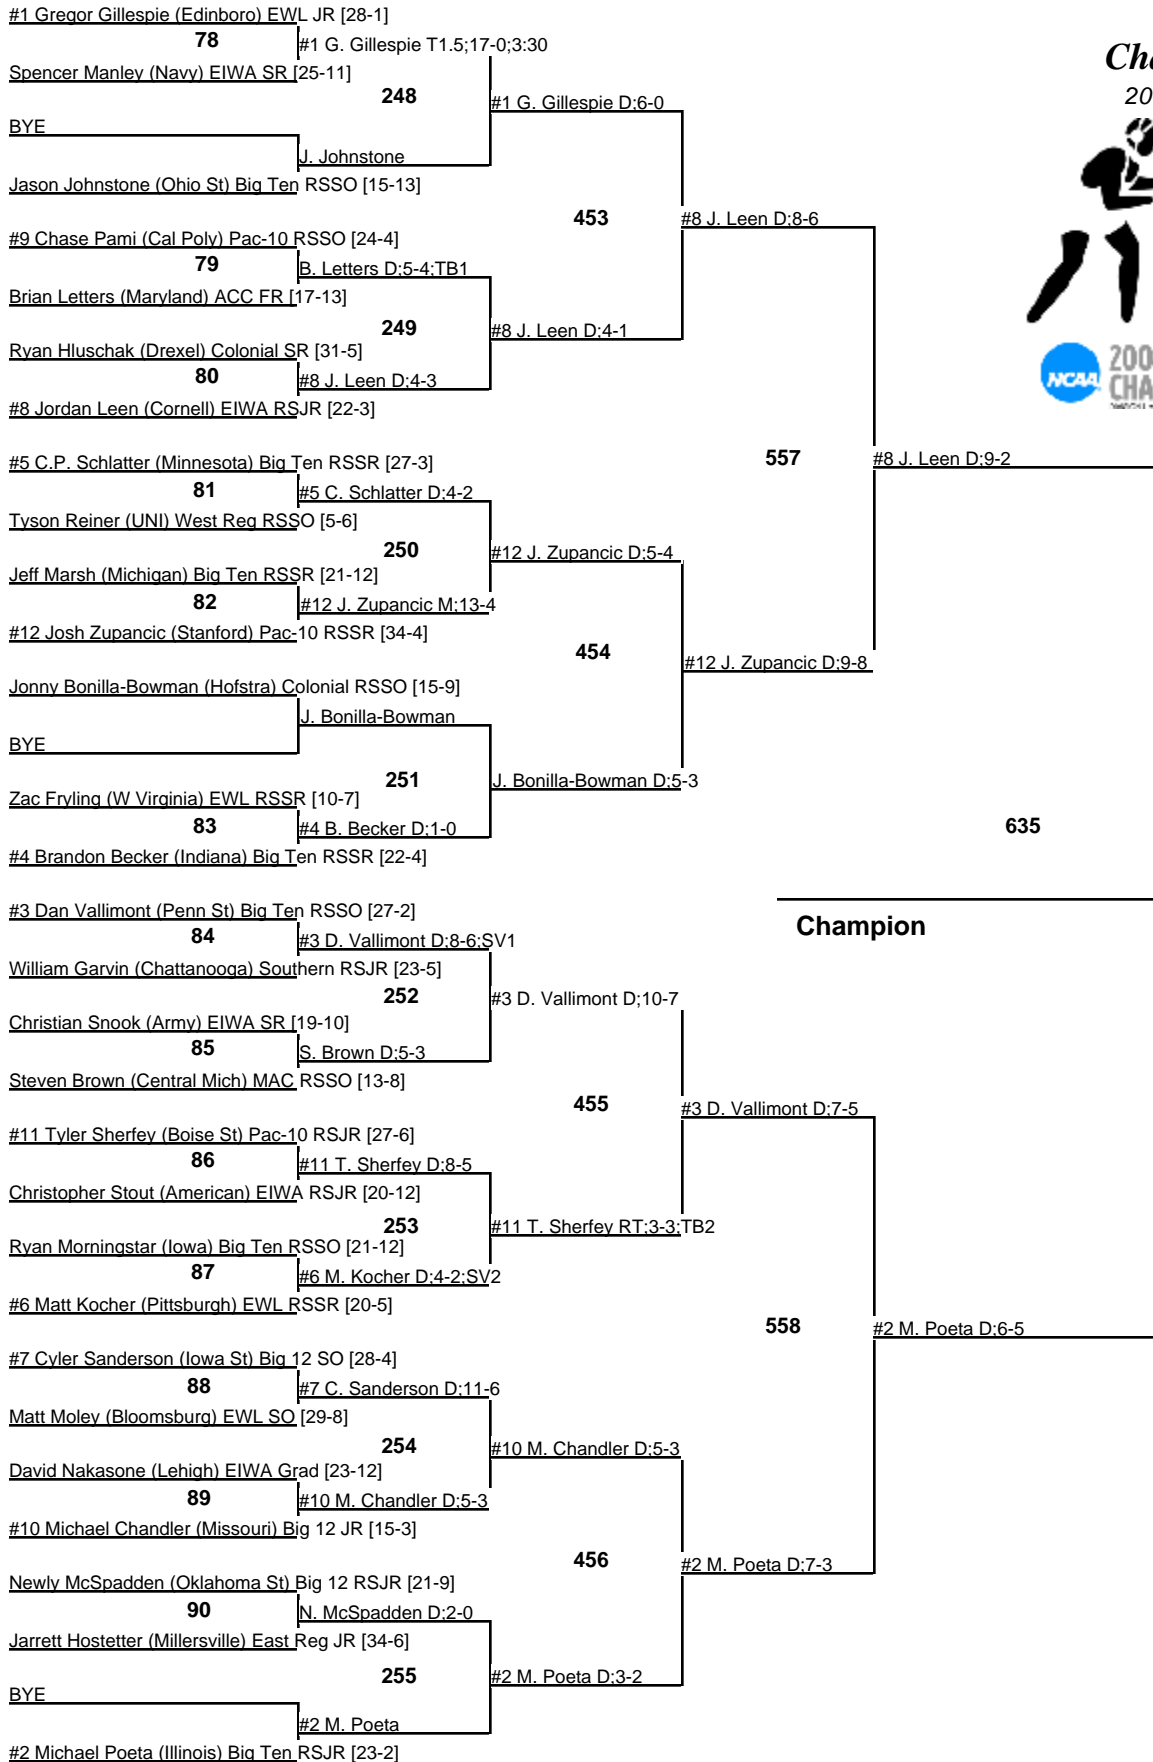

2008 NCAA Division I Wrestling Championships

Thursday Morning First Round	THURSDAY NIGHT SECOND ROUND	FRIDAY MORNING QUARTERFINALS	FRIDAY NIGHT SEMIFINALS	SATURDAY FINAL

157

Championship

20-22 March 2008