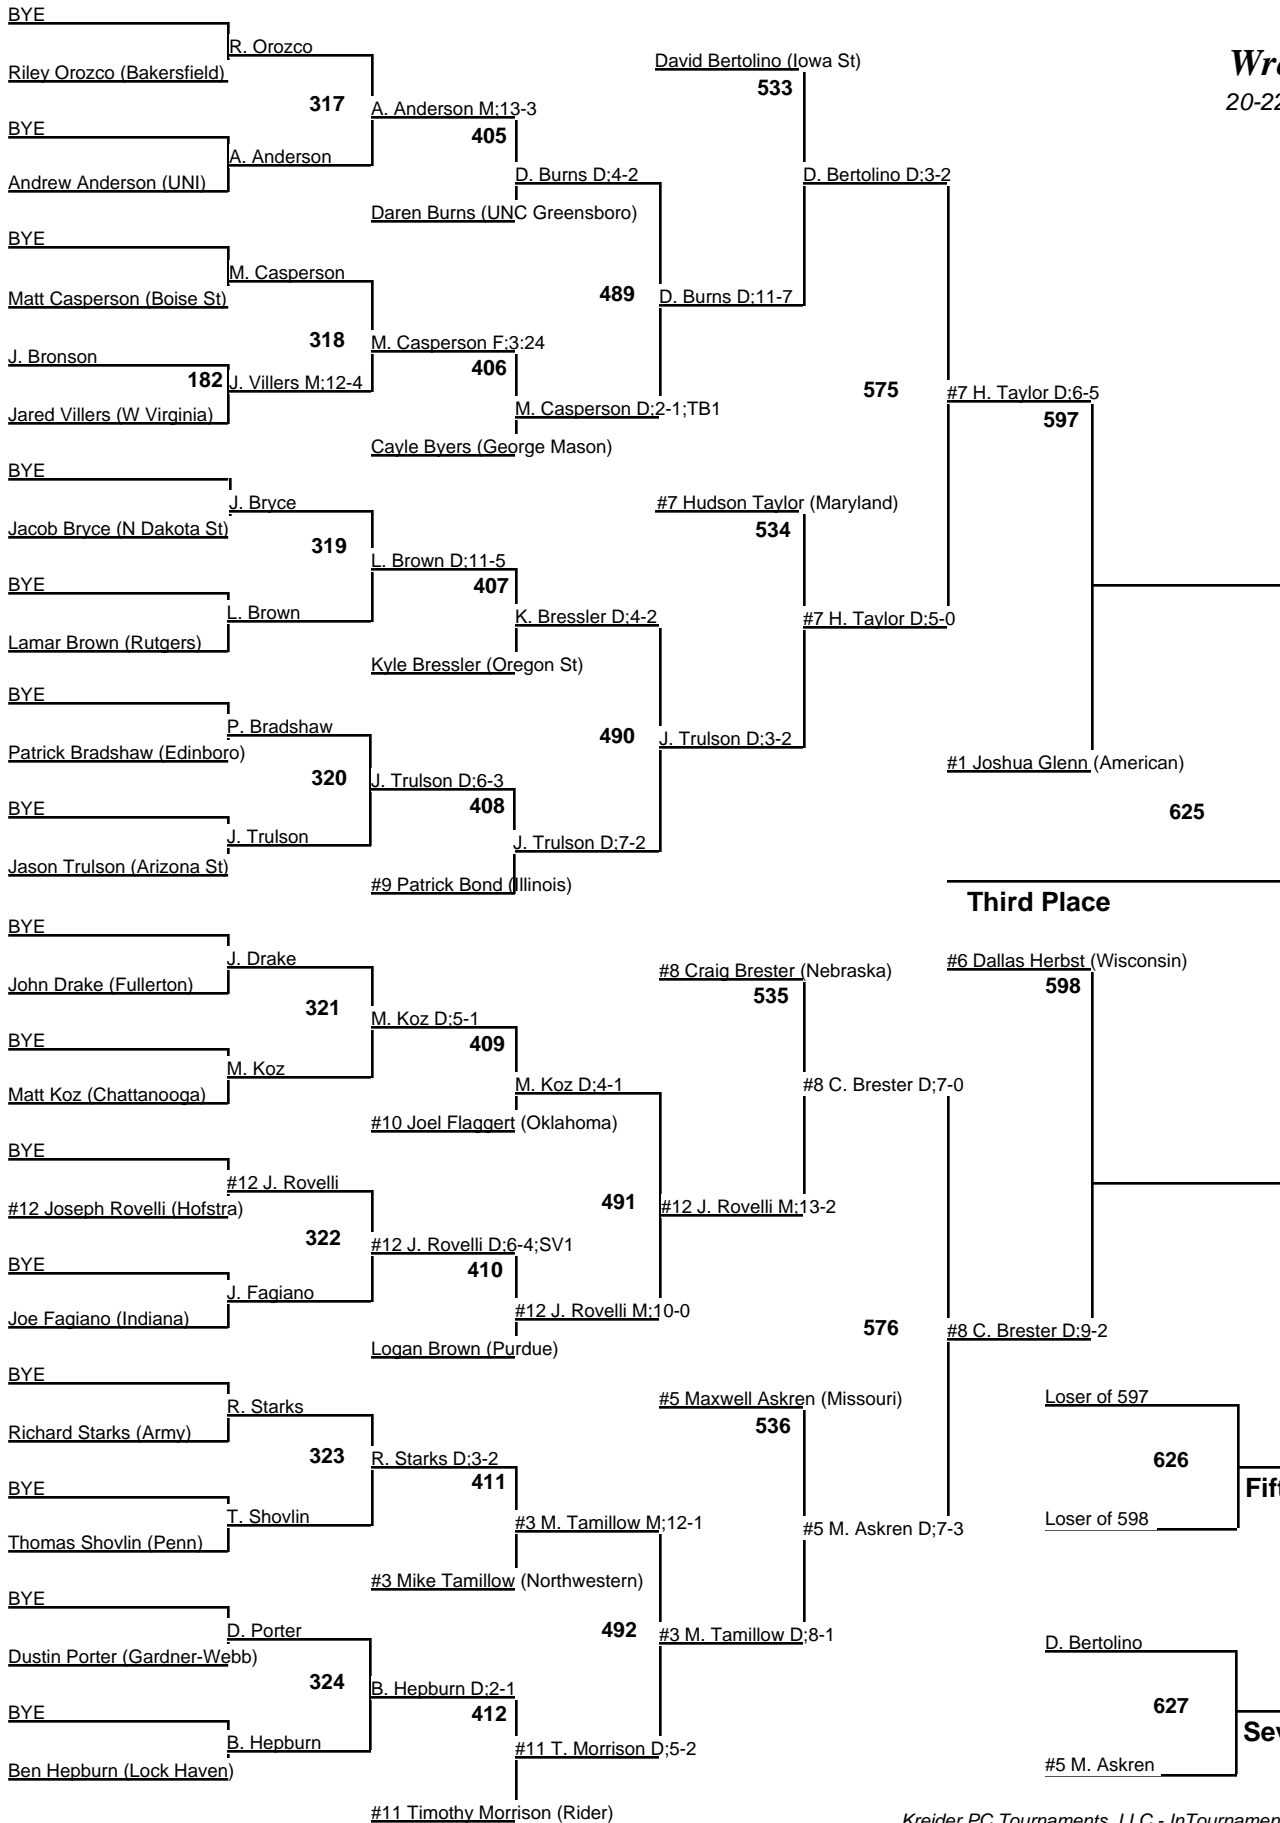

2008 NCAA Division I Wrestling Championships

THURSDAY NIGHT	FRIDAY MORNING	FRIDAY NIGHT	SATURDAY MORNING

197
Wrestleback
20-22 March 2008