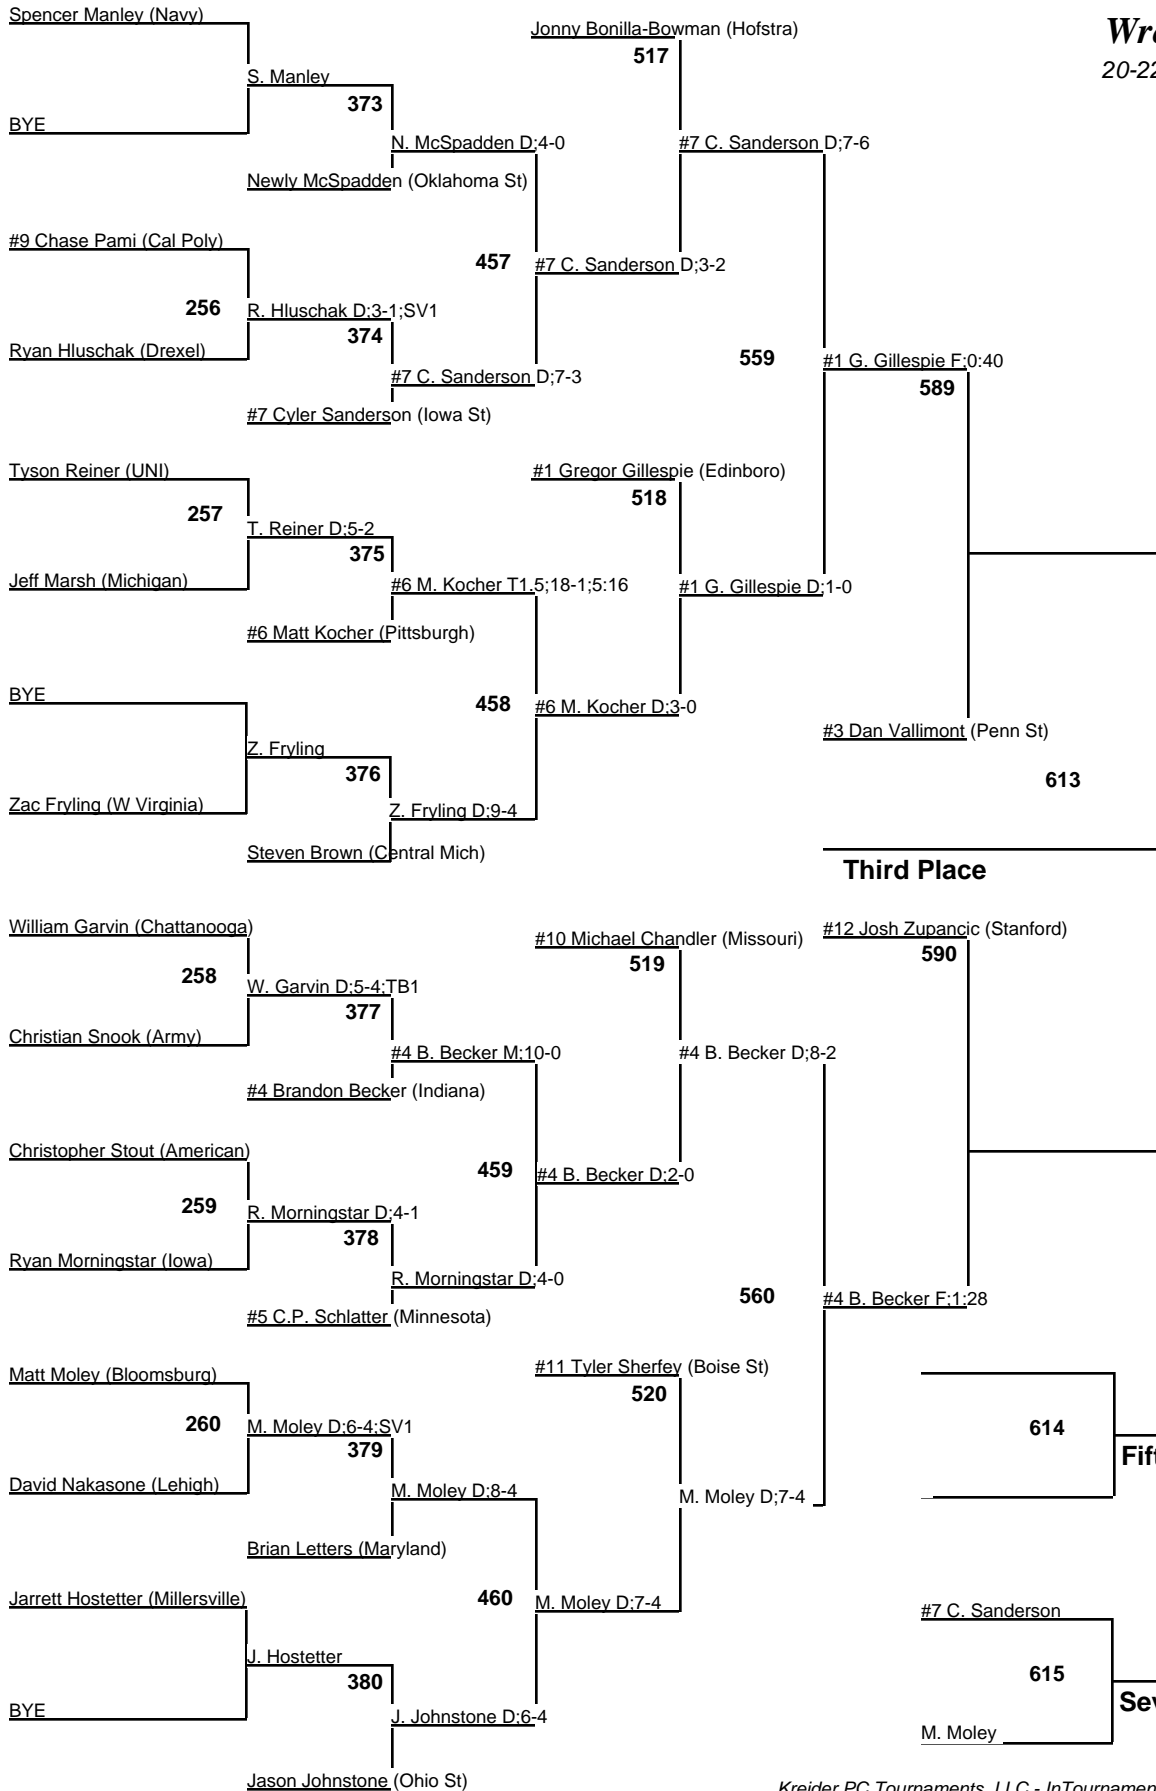

2008 NCAA Division I Wrestling Championships

THURSDAY EVENING	FRIDAY MORNING	FRIDAY EVENING	SATURDAY MORNING

157
Wrestleback
20-22 March 2008