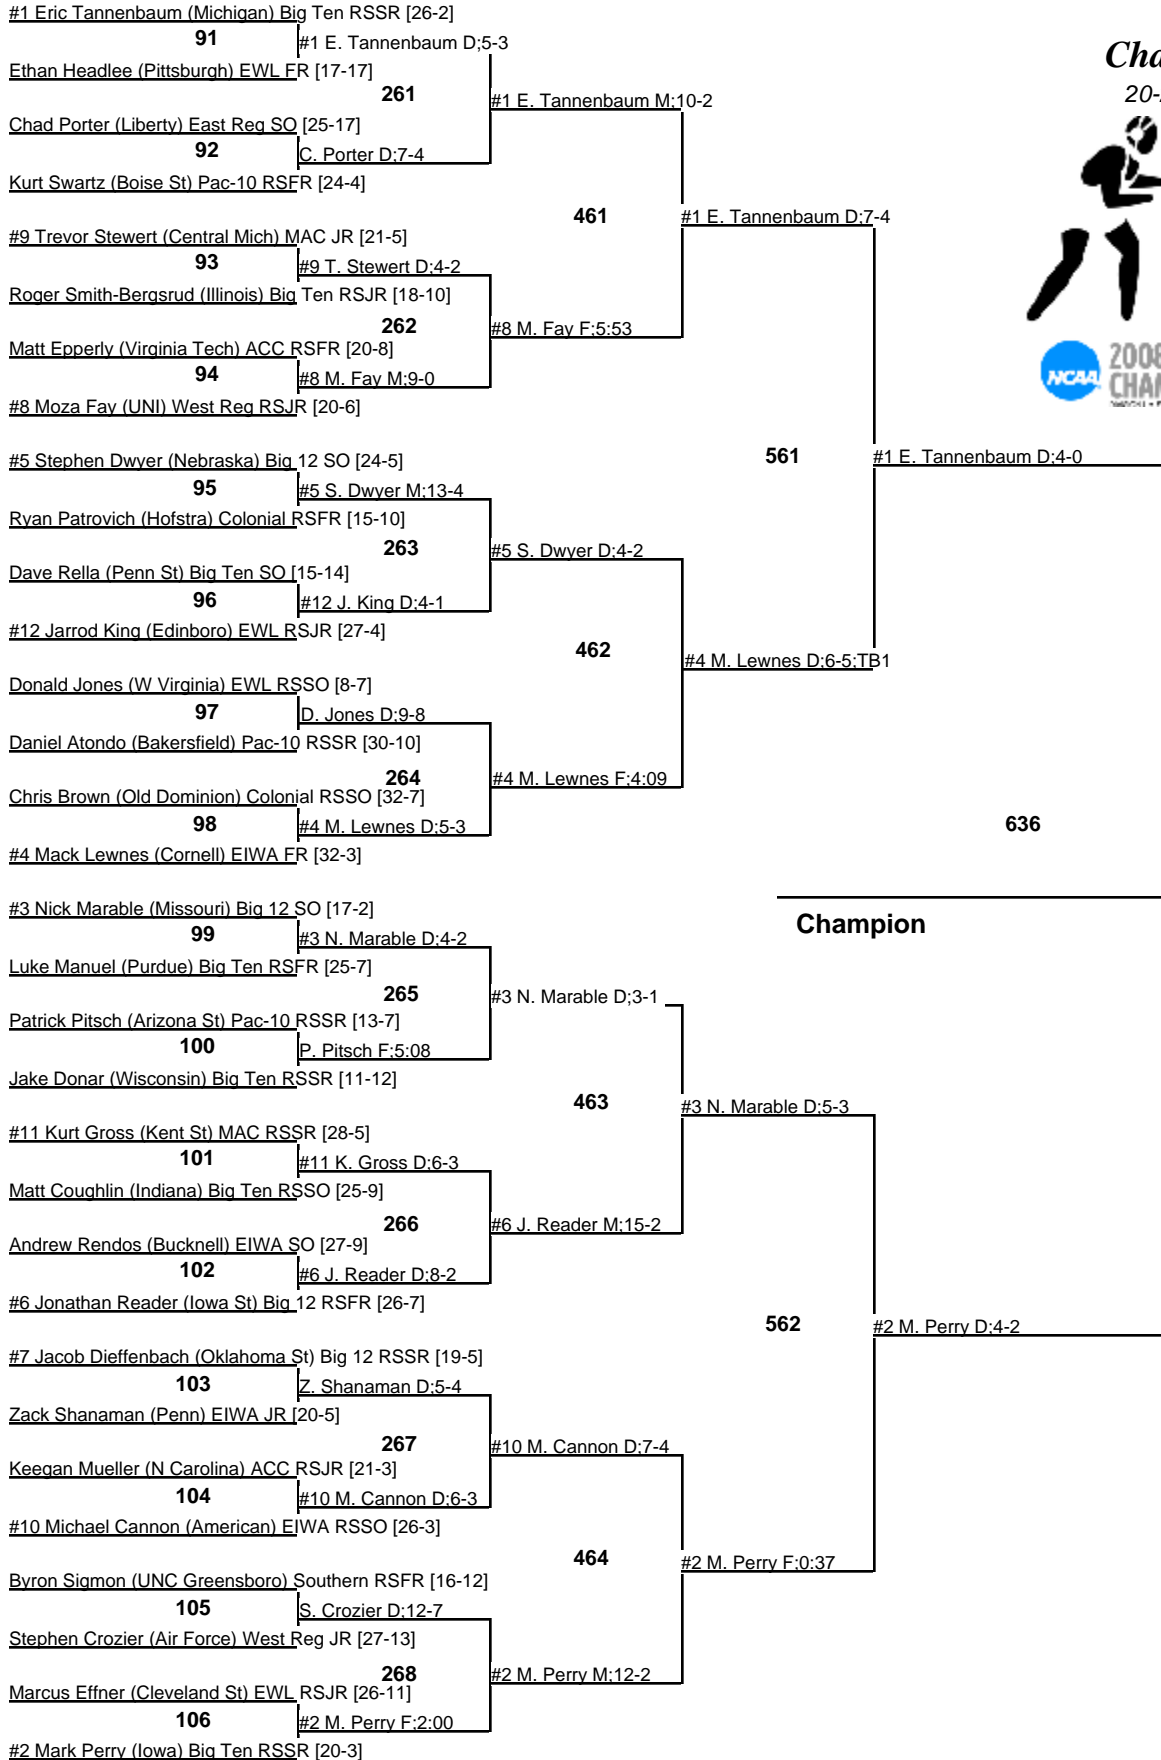

2008 NCAA Division I Wrestling Championships

Thursday Morning First Round	THURSDAY NIGHT SECOND ROUND	FRIDAY MORNING QUARTERFINALS	FRIDAY NIGHT SEMIFINALS	SATURDAY FINAL

165

Championship
20-22 March 2008