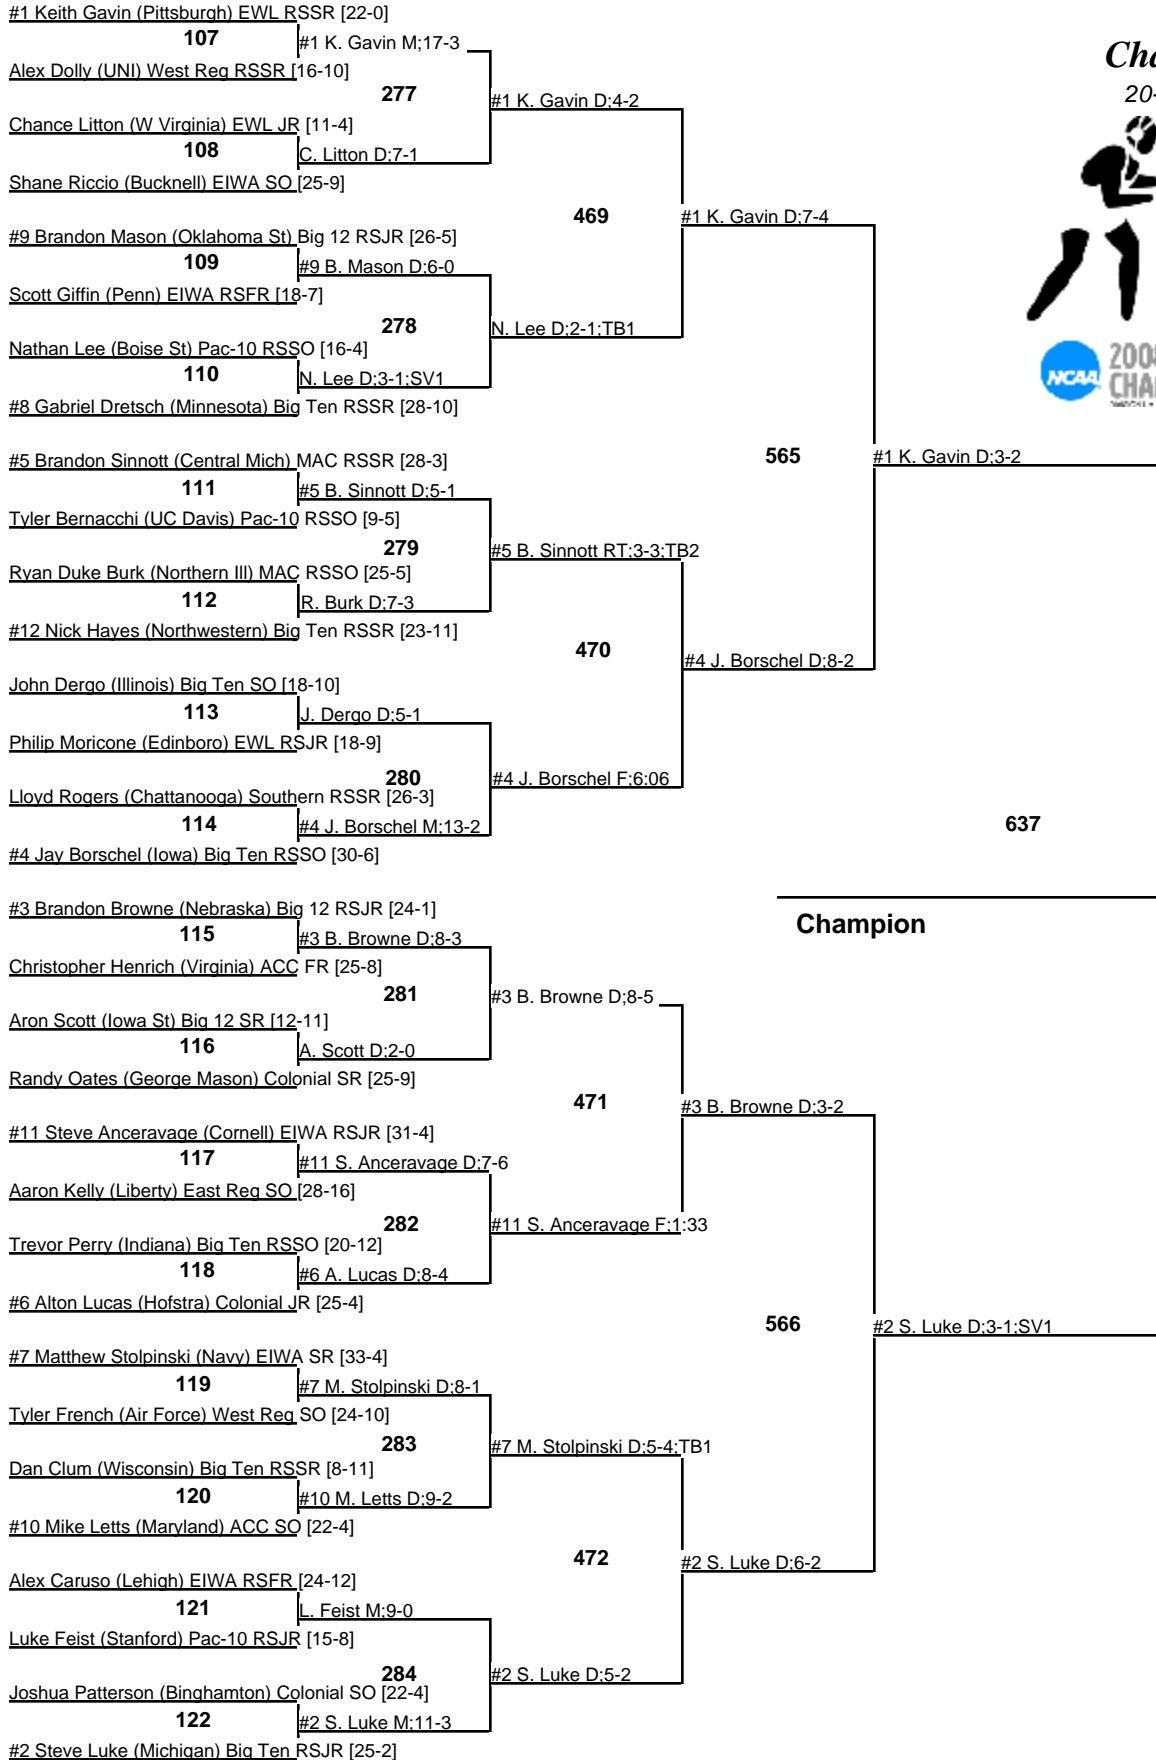

2008 NCAA Division I Wrestling Championships

Thursday Morning First Round	THURSDAY NIGHT SECOND ROUND	FRIDAY MORNING QUARTERFINALS	FRIDAY NIGHT SEMIFINALS	SATURDAY FINAL

174

Championship
20-22 March 2008