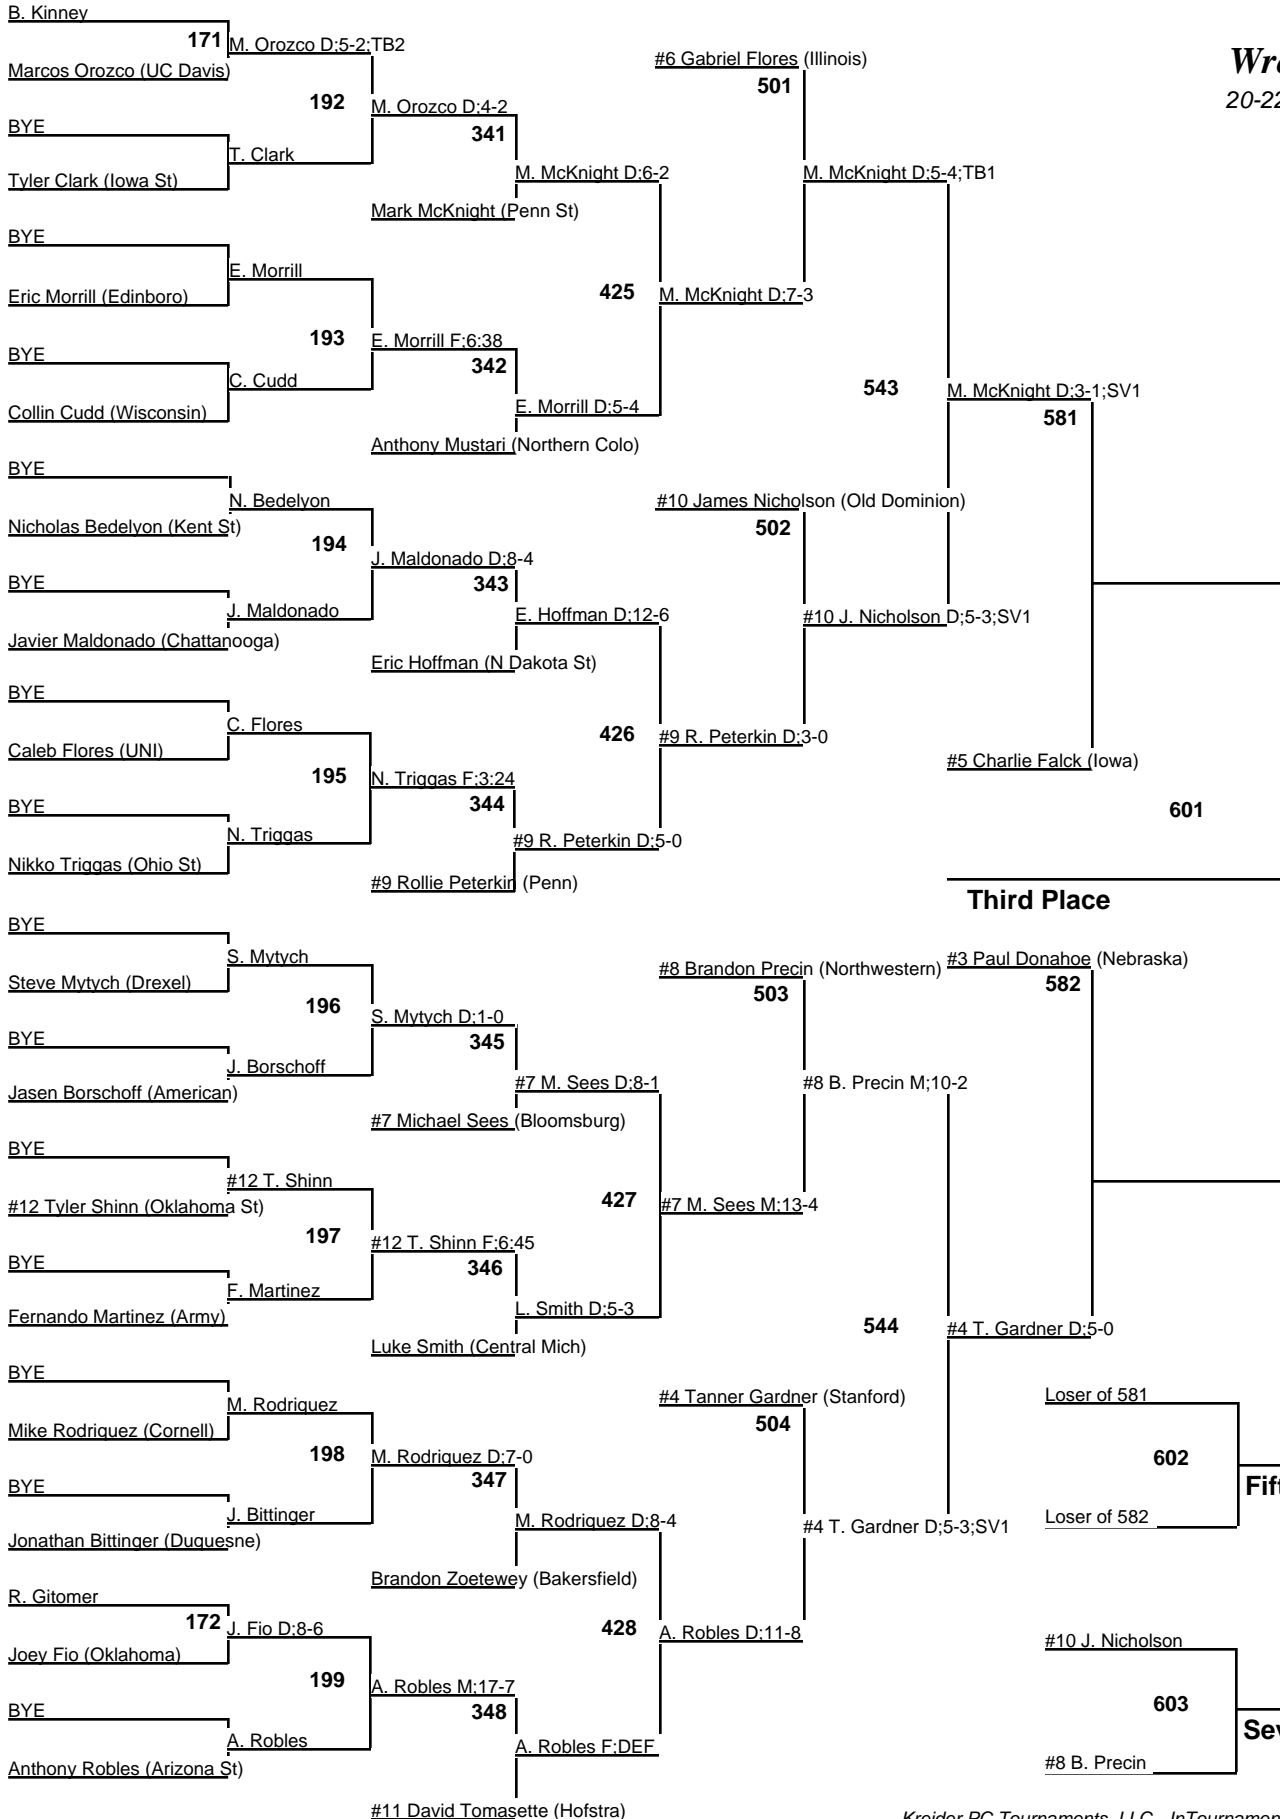

# 2008 NCAA Division I Wrestling Championships

THURSDAY NIGHT	FRIDAY MORNING	FRIDAY NIGHT	SATURDAY MORNING
----------------	----------------	--------------	------------------

125

Wrestleback

20-22 March 2008