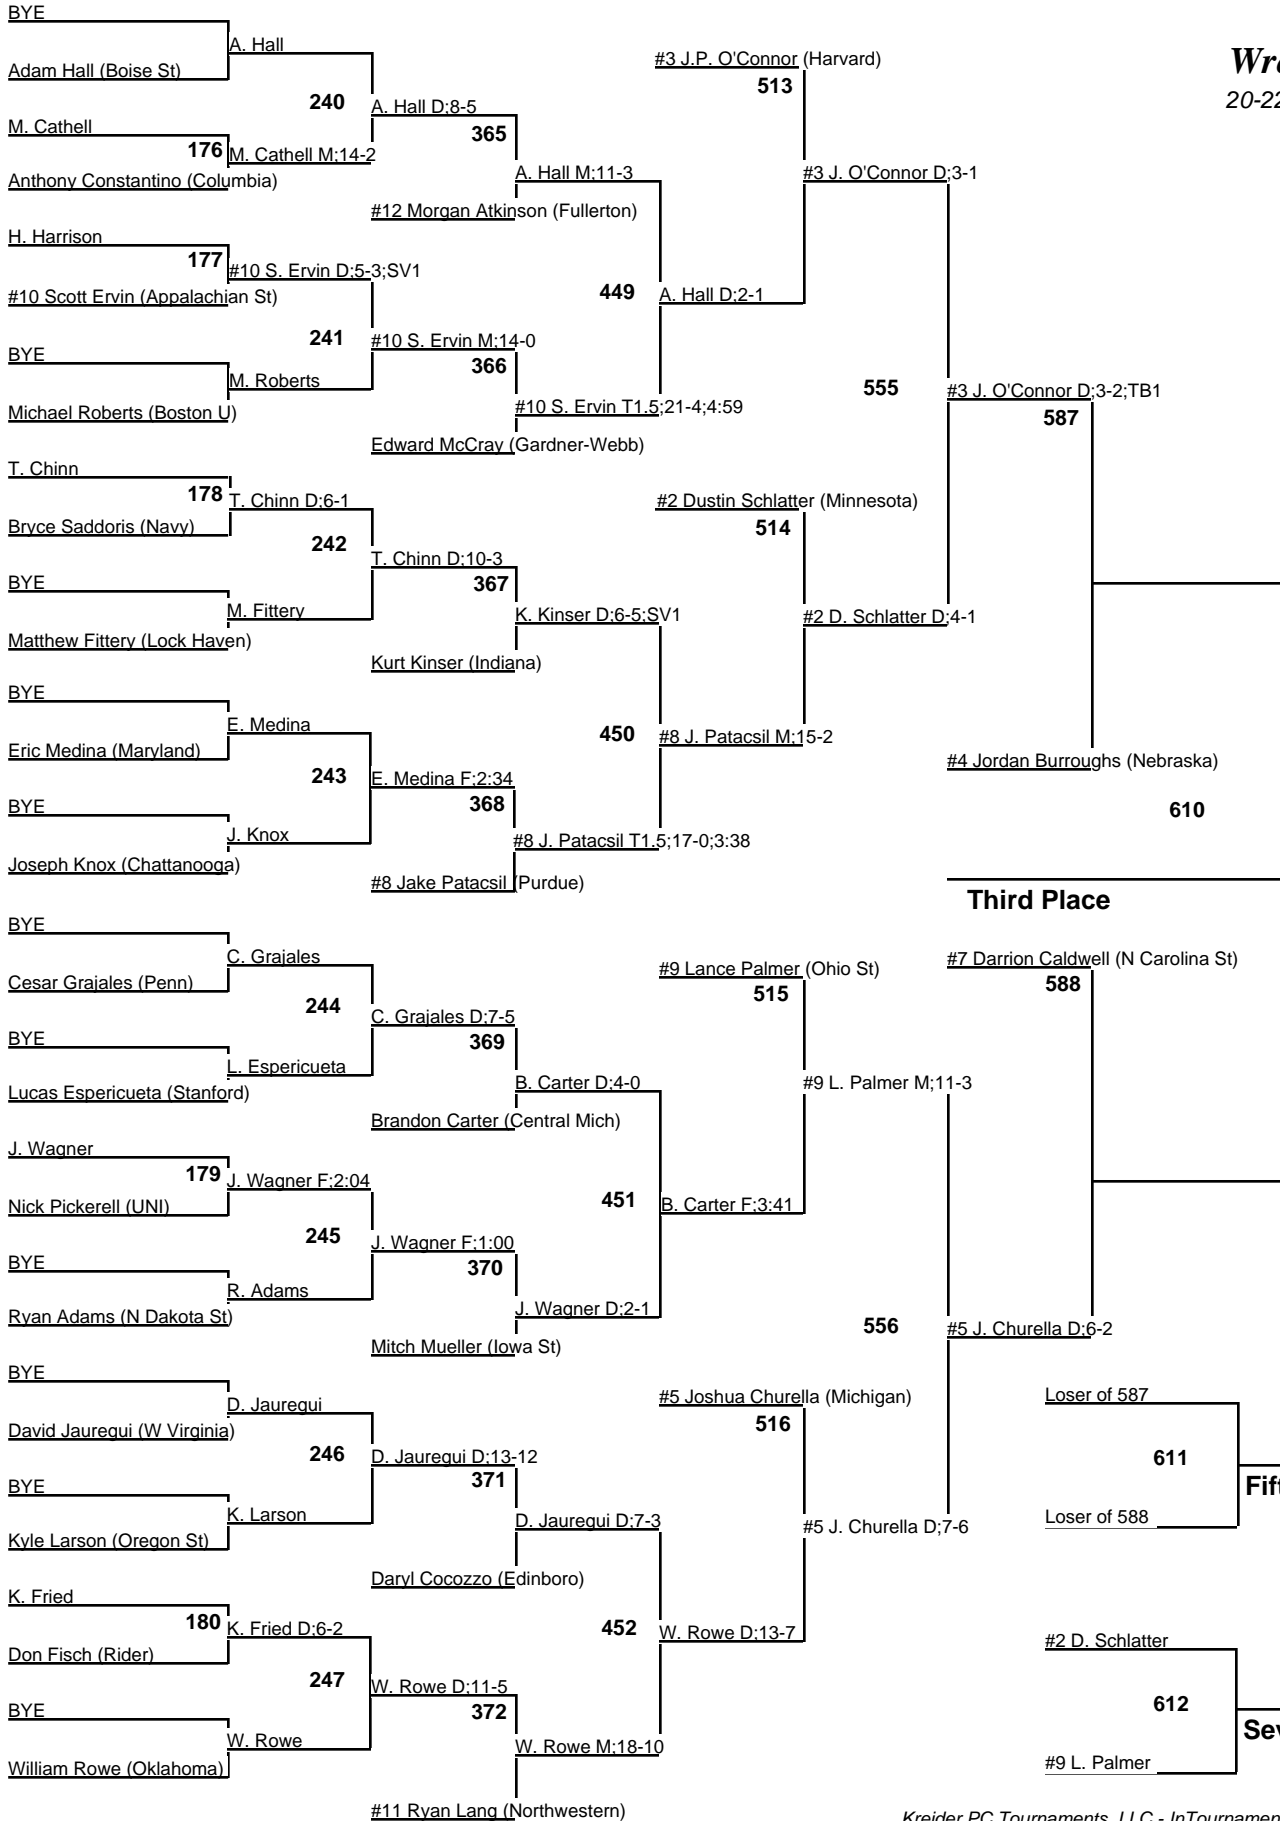

# 2008 NCAA Division I Wrestling Championships

Thursday Morning First Round	THURSDAY NIGHT SECOND ROUND	FRIDAY MORNING QUARTERFINALS	FRIDAY NIGHT SEMIFINALS	SATURDAY FINAL
---------------------------------	--------------------------------	---------------------------------	----------------------------	-------------------