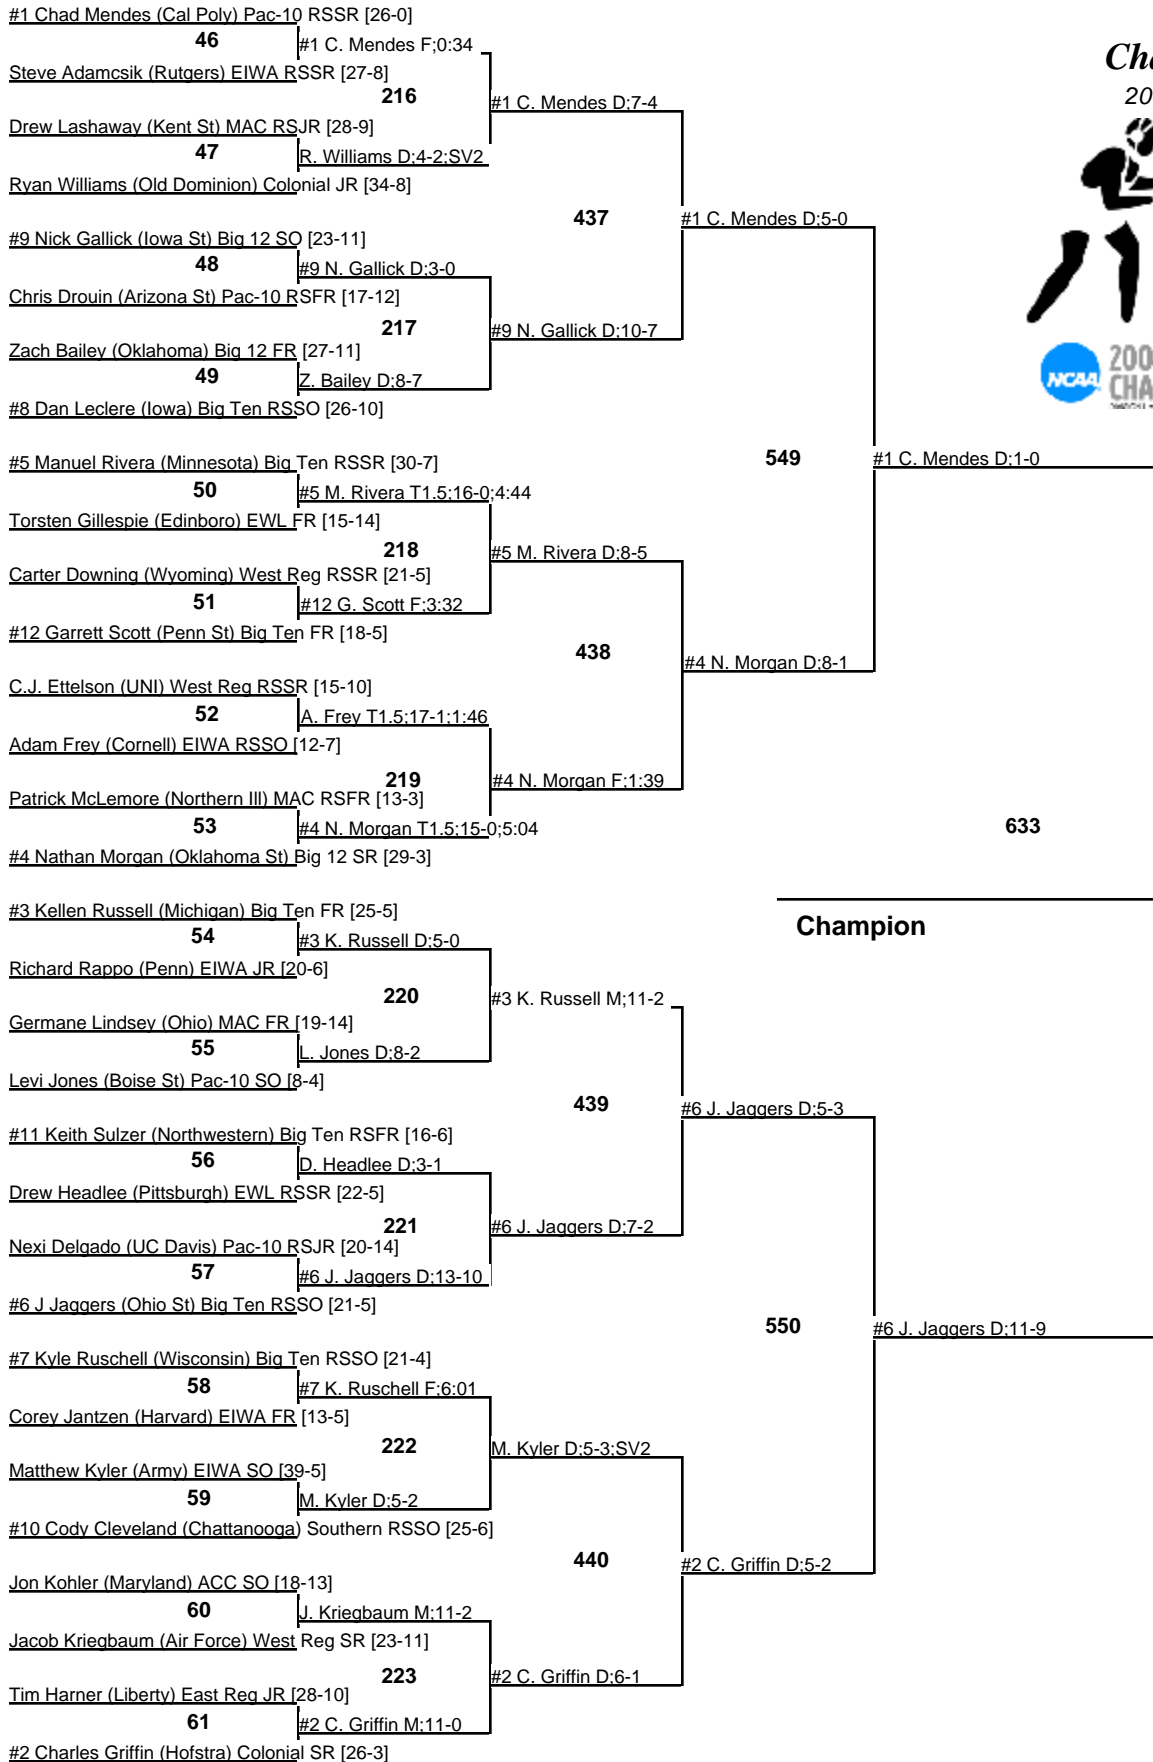

2008 NCAA Division I Wrestling Championships

Thursday Morning First Round	THURSDAY NIGHT SECOND ROUND	FRIDAY MORNING QUARTERFINALS	FRIDAY NIGHT SEMIFINALS	SATURDAY FINAL

141

Championship
20-22 March 2008