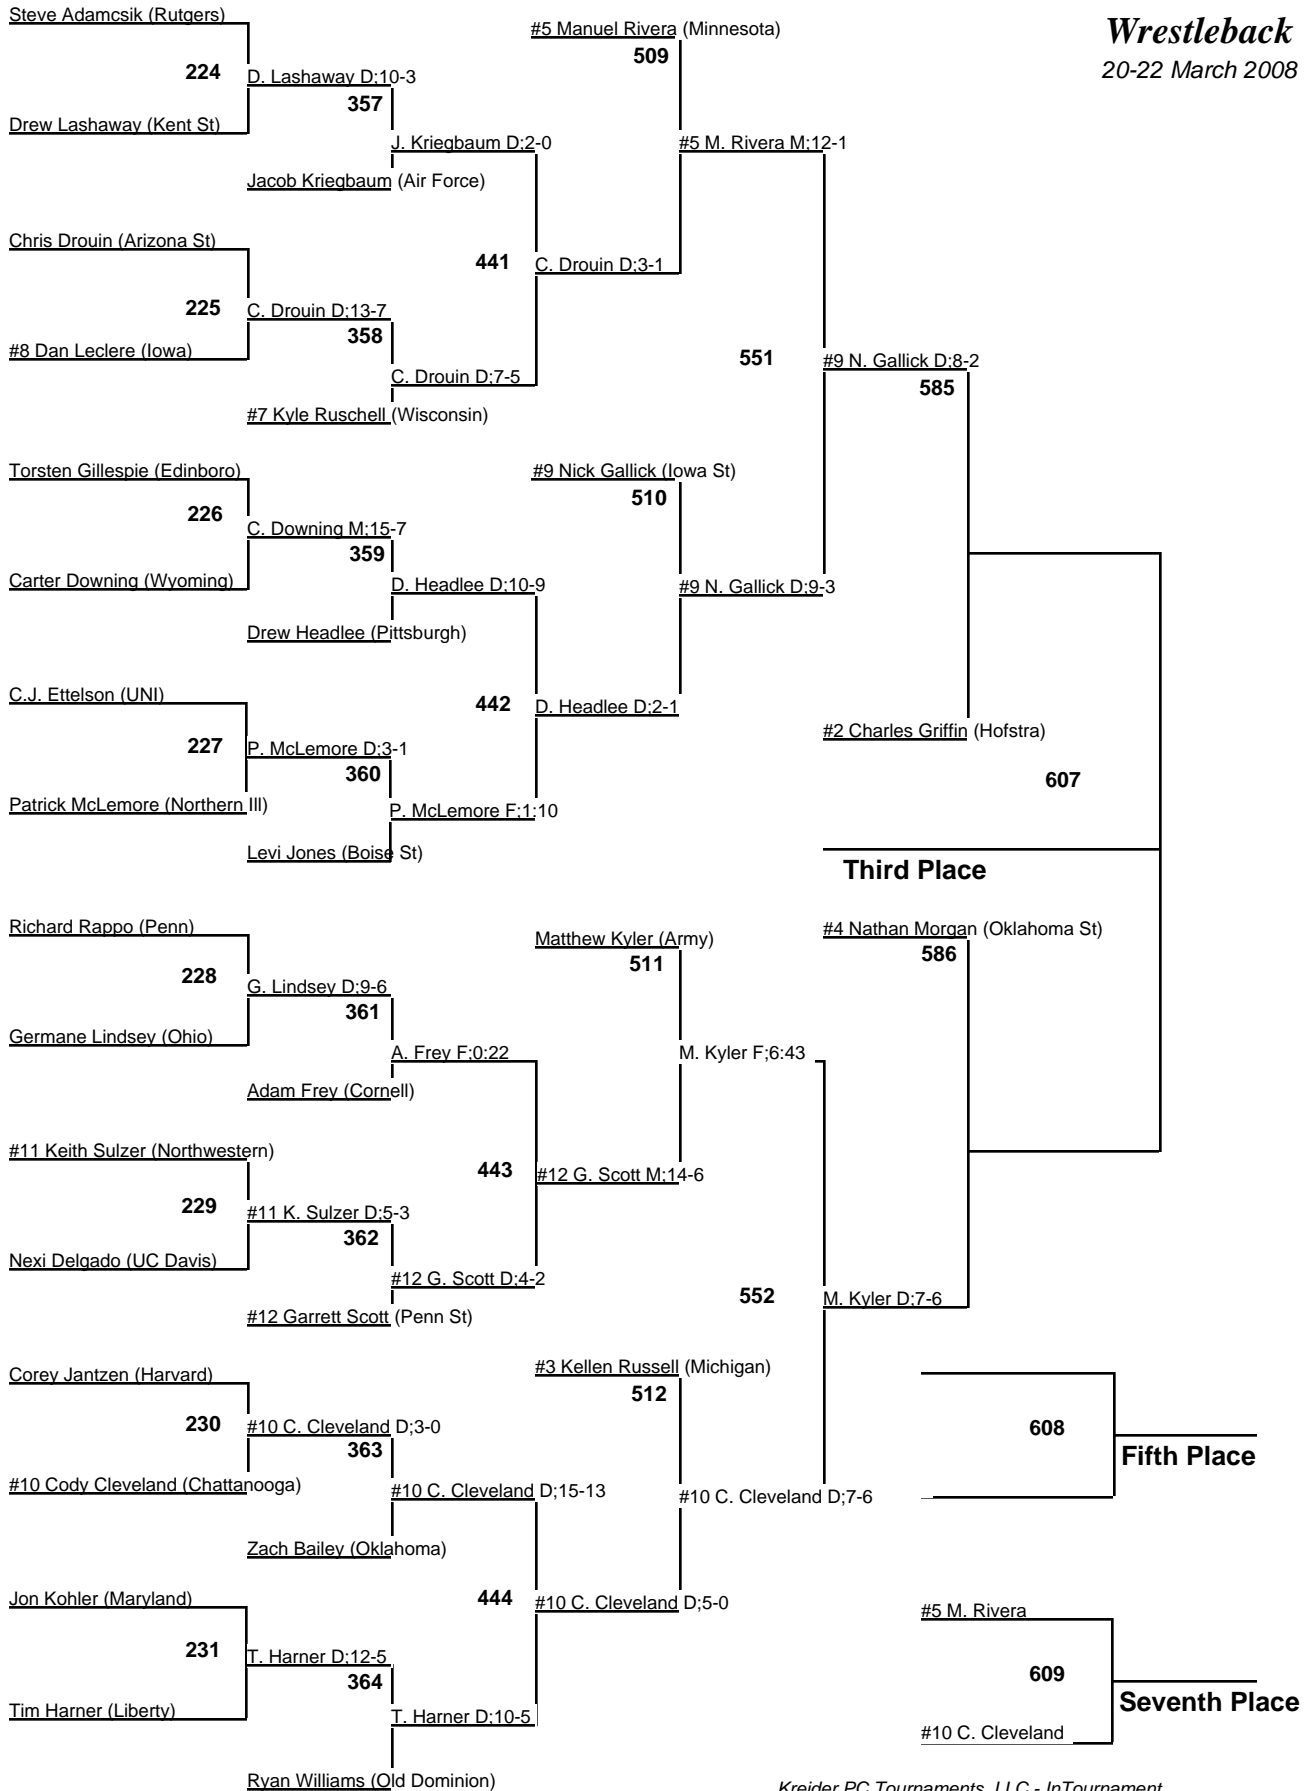

2008 NCAA Division I Wrestling Championships

THURSDAY EVENING	FRIDAY MORNING	FRIDAY EVENING	SATURDAY MORNING

141
Wrestleback
20-22 March 2008