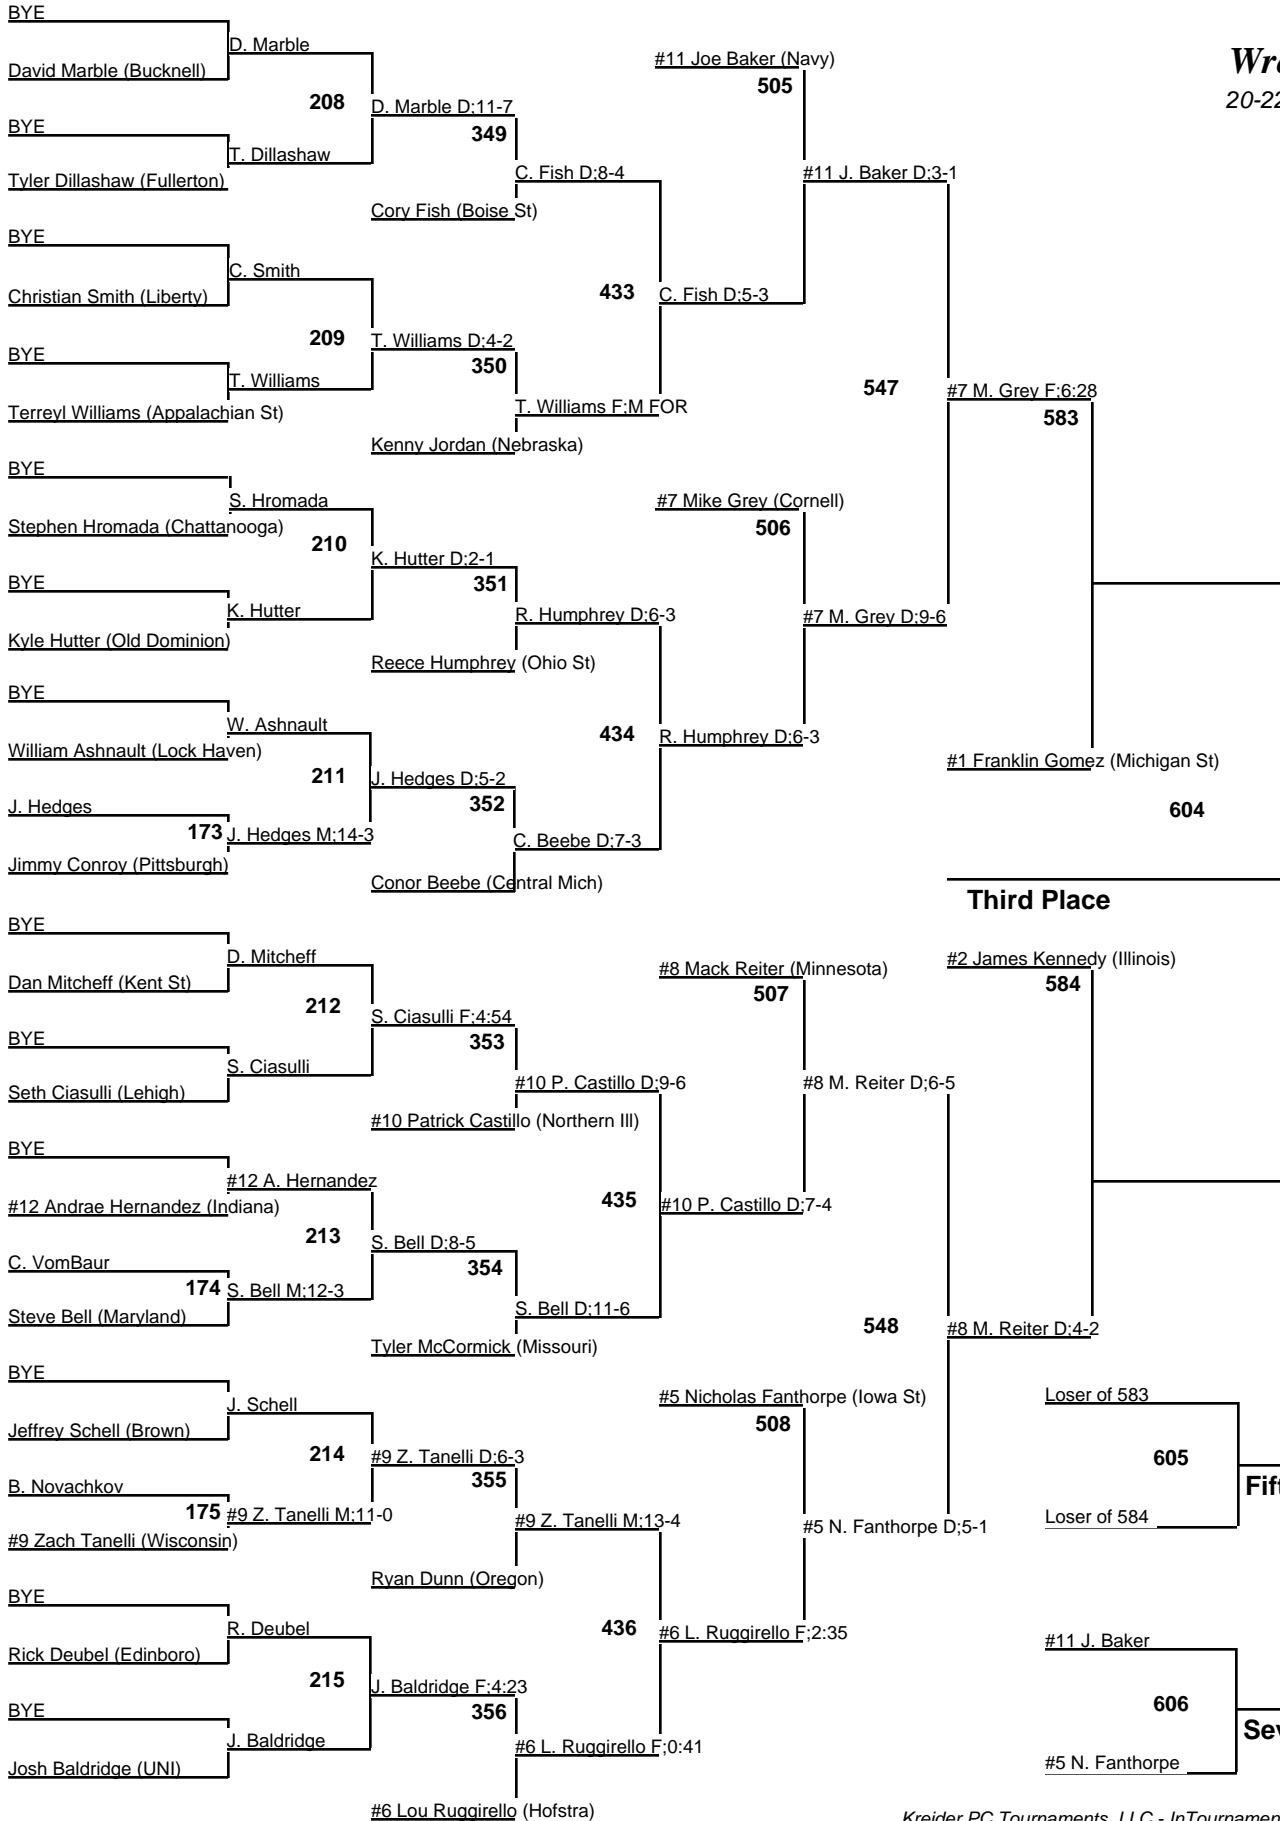

2008 NCAA Division I Wrestling Championships

THURSDAY NIGHT	FRIDAY MORNING	FRIDAY NIGHT	SATURDAY MORNING

133

Wrestleback

20-22 March 2008