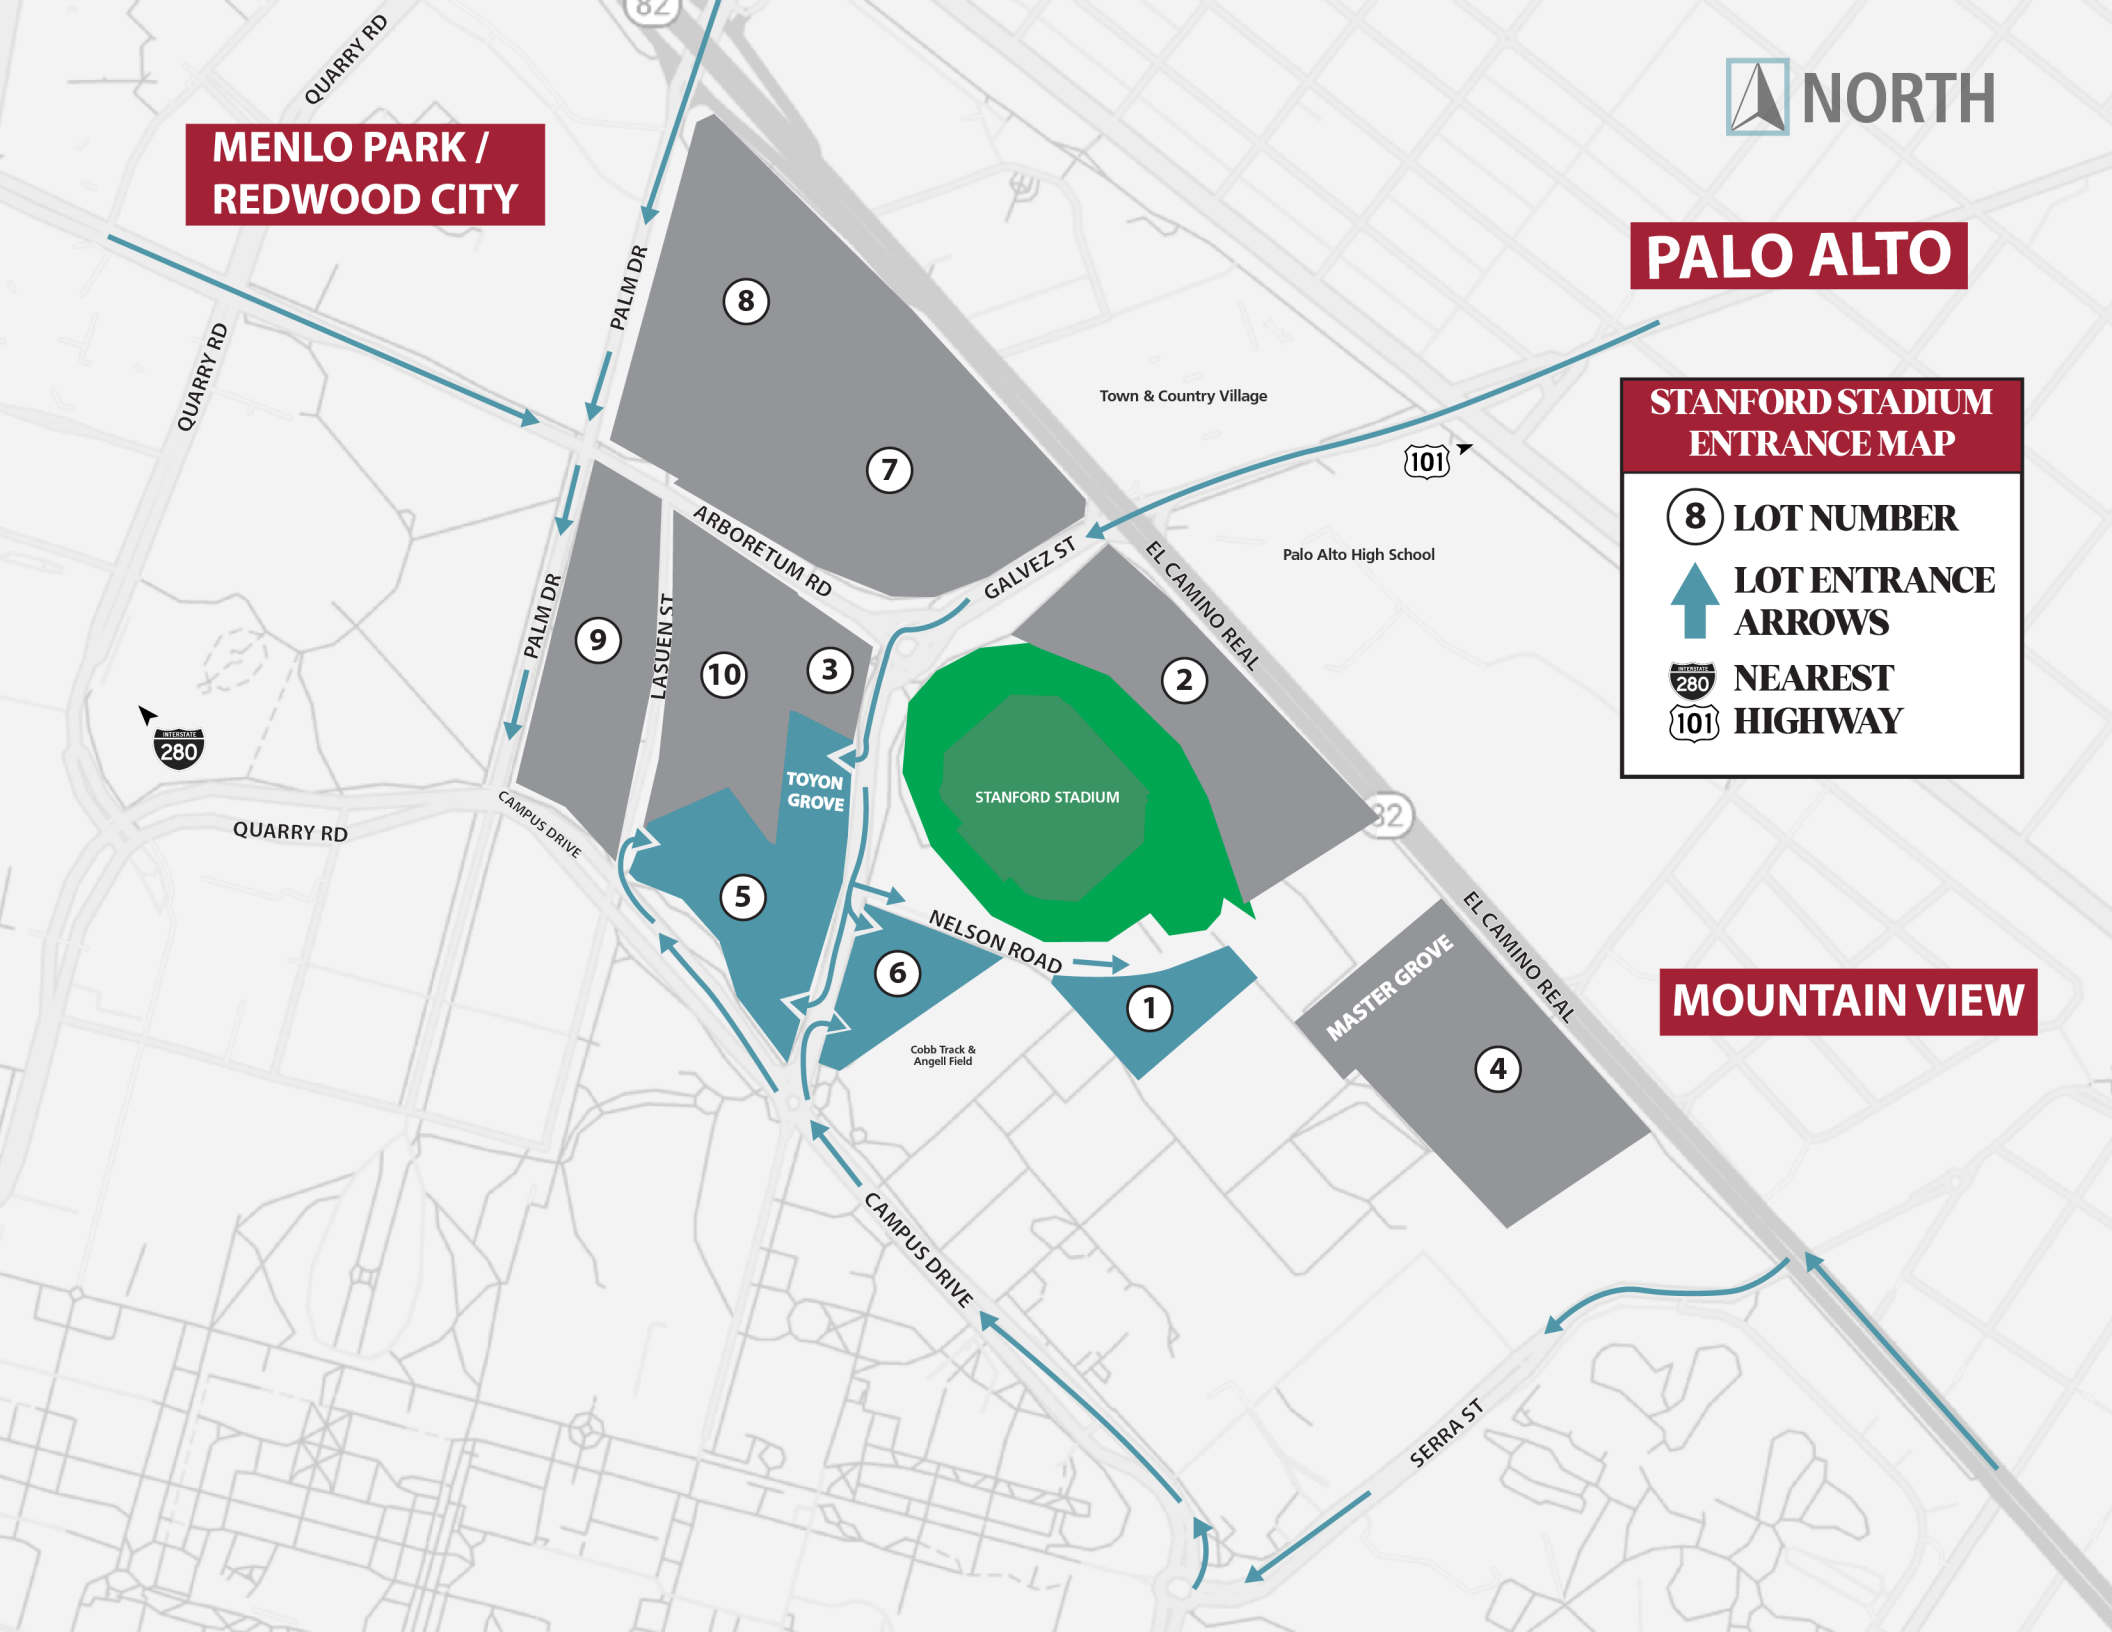

**MENLO PARK /
REDWOOD CITY**

PALO ALTO

**STANFORD STADIUM
ENTRANCE MAP**

-  **LOT NUMBER**
-  **LOT ENTRANCE
ARROWS**
-  **NEAREST
HIGHWAY**
-  **HIGHWAY**

MOUNTAIN VIEW

**GALVEZ/ARBORETUM
ENTRANCE MAP**

LOT

**LOT ENTRANCE
ARROWS**

EXIT LANE

STANFORD STADIUM

NORTH

CAMPUS DRIVE
CAMPUS DRIVE

GALVEZ ST

**CAMPUS/GALVEZ
ENTRANCE MAP**

**ENTRANCE
ARROWS**

CLOSED LANE

GALVEZ ST

CAMPUS DRIVE