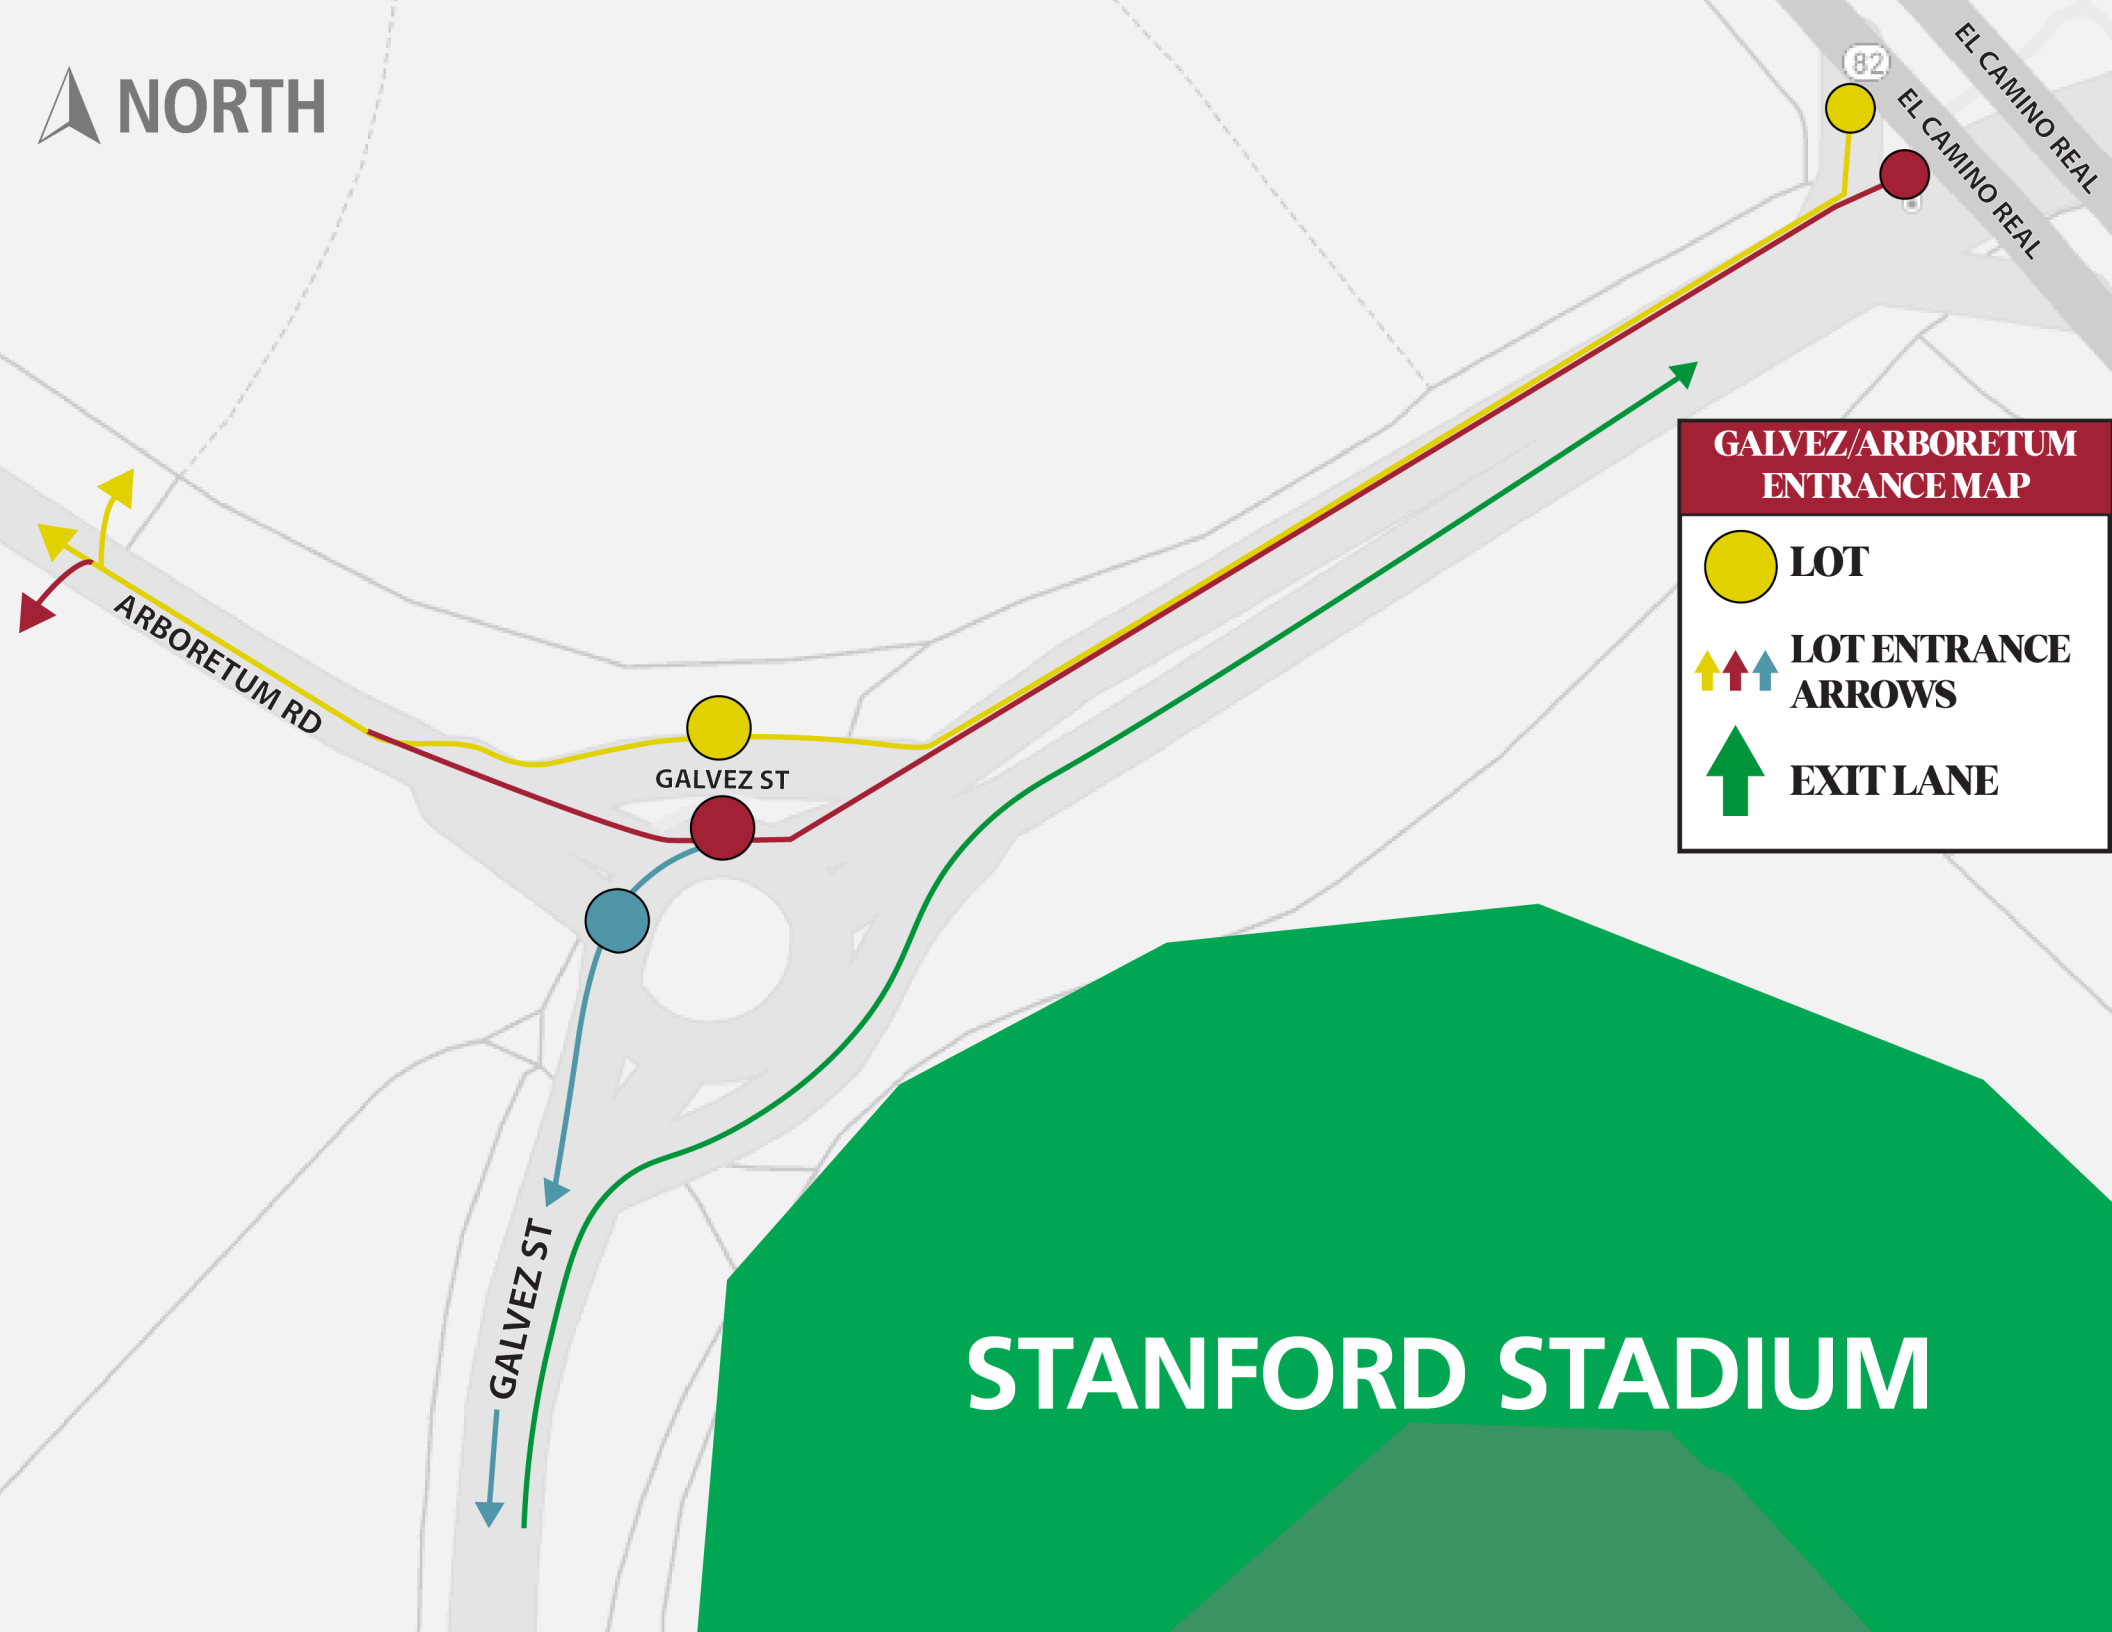

**MENLO PARK /
REDWOOD CITY**

PALO ALTO

**STANFORD STADIUM
ENTRANCE MAP**

-  **LOT NUMBER**
-  **LOT ENTRANCE
ARROWS**
-  **NEAREST
HIGHWAY**
-  **HIGHWAY**

MOUNTAIN VIEW

**GALVEZ/ARBORETUM
ENTRANCE MAP**

LOT

**LOT ENTRANCE
ARROWS**

EXIT LANE

STANFORD STADIUM

NORTH

CAMPUS DRIVE
CAMPUS DRIVE

GALVEZ ST

**CAMPUS/GALVEZ
ENTRANCE MAP**

**ENTRANCE
ARROWS**

CLOSED LANE

GALVEZ ST

CAMPUS DRIVE