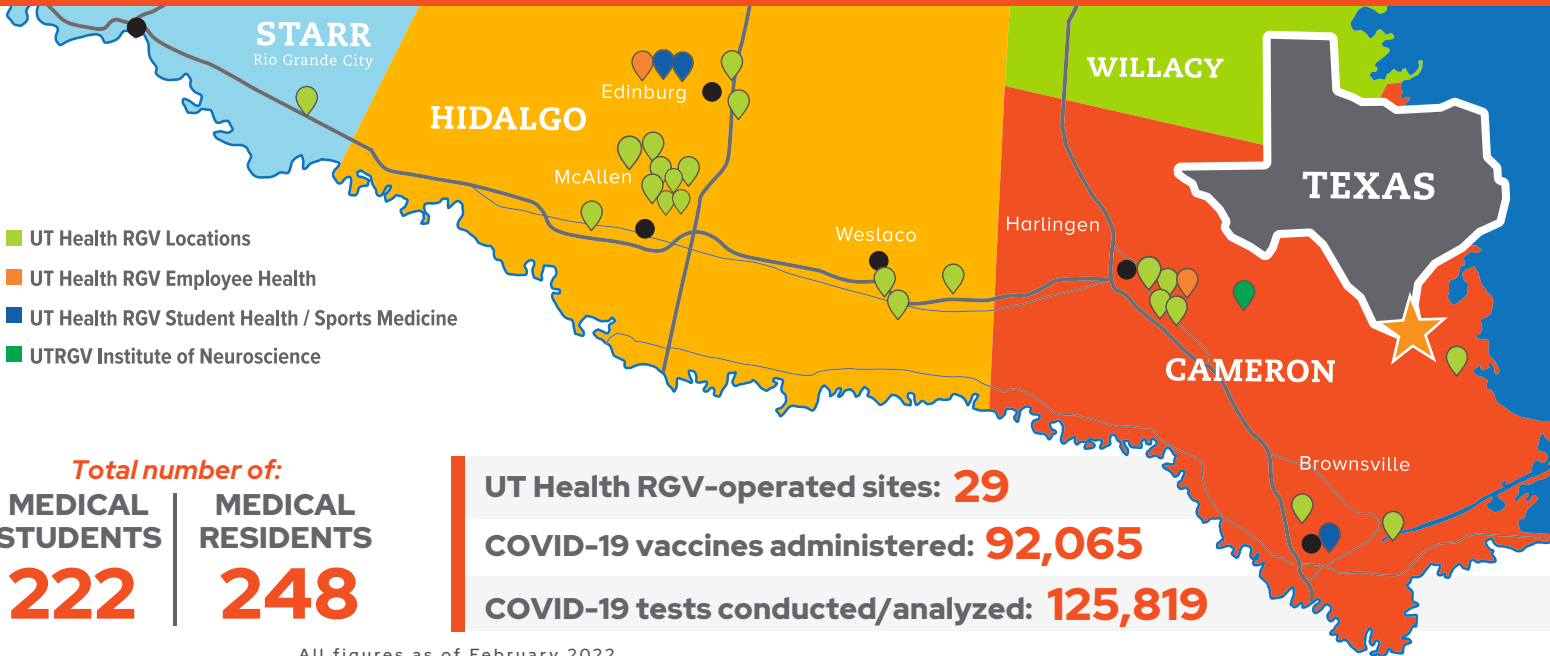

SCHOOL OF MEDICINE AND UT HEALTH RGV