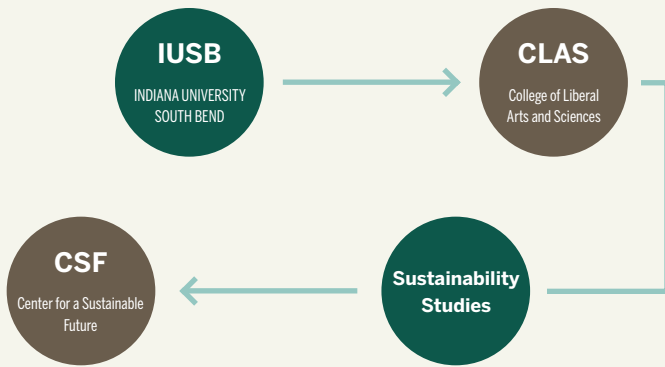

CENTER FOR A SUSTAINABLE FUTURE
INDIANA UNIVERSITY SOUTH BEND

Sustainability is meeting the needs of the present without compromising the ability of future generations to meet their own needs.

Scan the QR code for the links to our social media & website

574-520-2249
1700 MISHAWAKA AVE.
WIEKAMP HALL ROOM 2249
SOUTH BEND, IN 46634

CSFUTURE@IUSB.EDU
WWW.SUSTAINTHEFUTURE.IUSB.EDU

INDIANA UNIVERSITY SOUTH BEND

CENTER FOR A SUSTAINABLE FUTURE

Growing a culture of sustainability at IU South Bend
and across Michiana since 2008.

WHAT WE DO

Student led projects address the most pressing issues on campus and community and foster the growth of a more sustainable future.

Communication across multiple platforms and with numerous community partners allows the Center to learn, share, and engage with communities across Michiana to grow a more sustainable future together.

Connecting our partners to one another and to our students, and empowering campus to work with community partners enables greater support and momentum towards a sustainable future.

WHO WE ARE

We focus on the discovery and dissemination of practices and strategies that are ecologically friendly, economically sound, and socially responsible. Our goal is to help Michiana become one of most vibrant and leading regions in the emerging green economy. As a part of CLAS, the Center works across disciplinary and programmatic boundaries to build collaborative efforts across its Centers and academic programs.