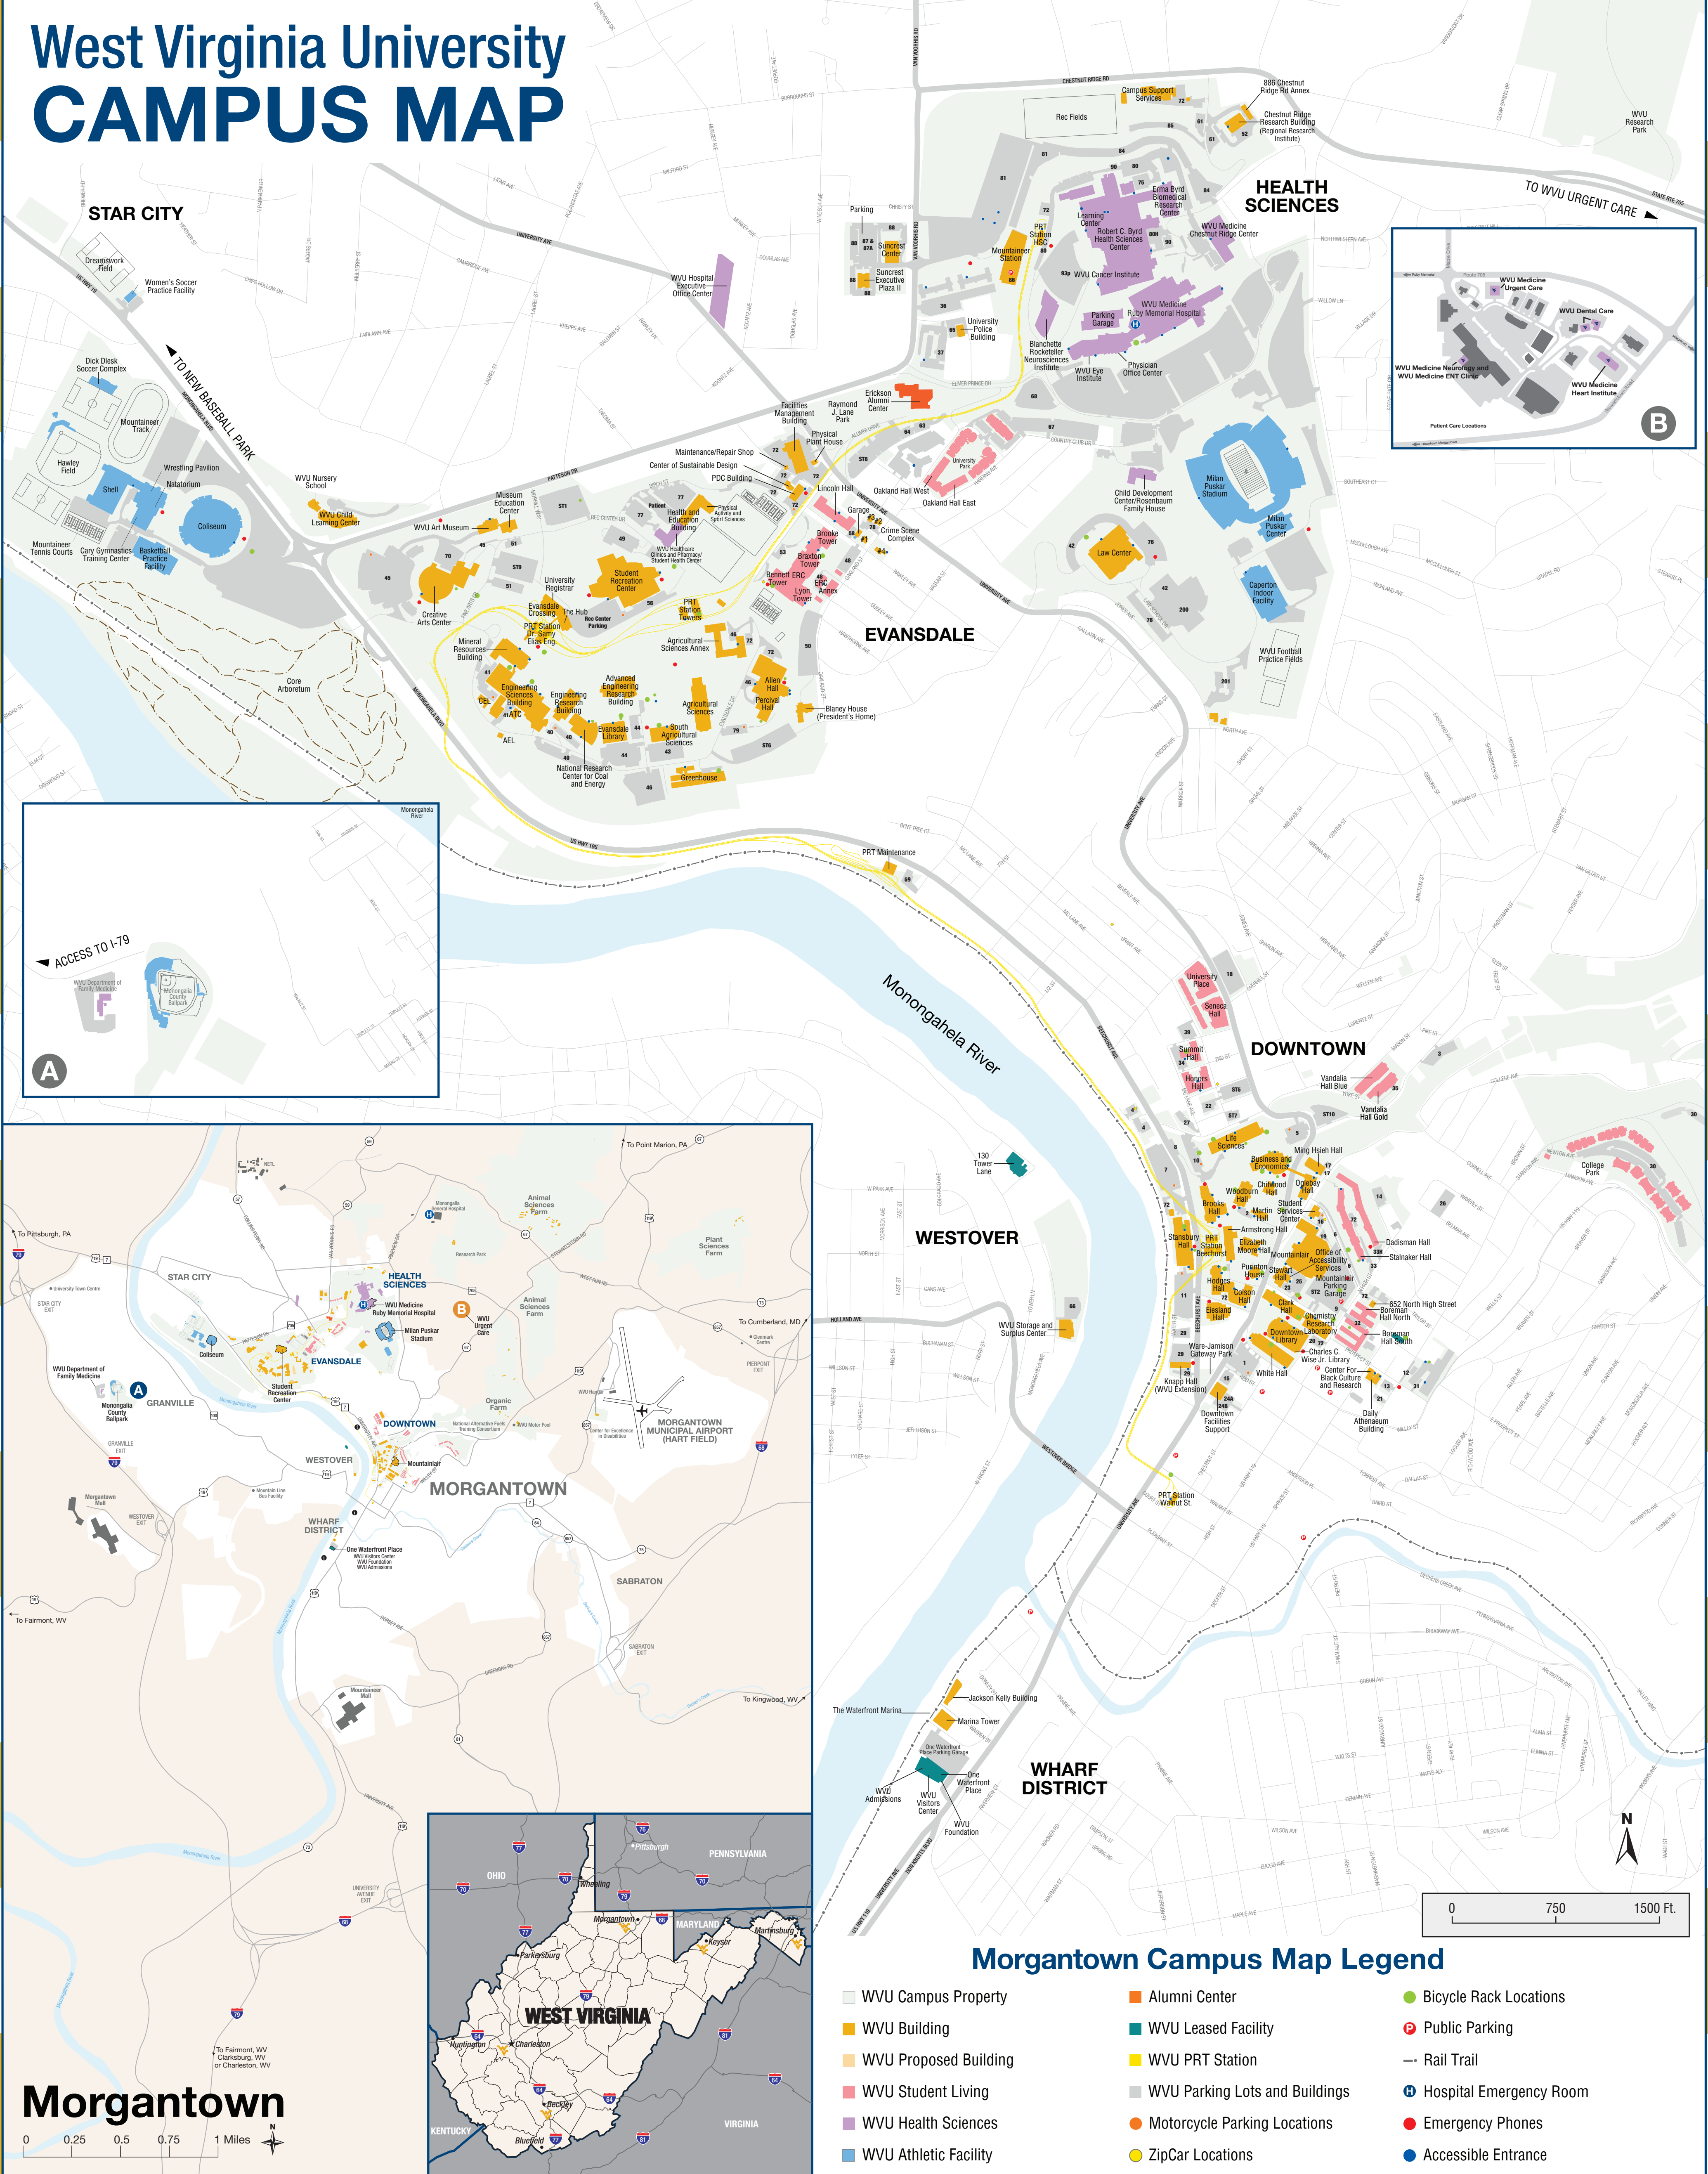

# West Virginia University CAMPUS MAP

**STAR CITY**

**HEALTH SCIENCES**

**EVANSDALE**

**DOWNTOWN**

**WESTOVER**

**WHARF DISTRICT**

**A**

**B**

ACCESS TO I-79

**Morgantown**

## Morgantown Campus Map Legend

- WVU Campus Property
- WVU Building
- WVU Proposed Building
- WVU Student Living
- WVU Health Sciences
- WVU Athletic Facility
- Alumni Center
- WVU Leased Facility
- WVU PRT Station
- WVU Parking Lots and Buildings
- Motorcycle Parking Locations
- ZipCar Locations
- Bicycle Rack Locations
- Public Parking
- Rail Trail
- Hospital Emergency Room
- Emergency Phones
- Accessible Entrance