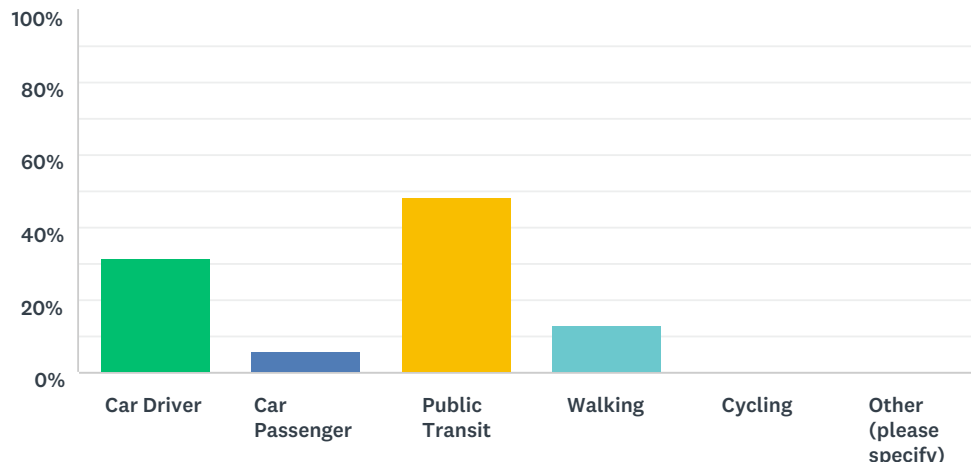

# Q1 What has been your most common mode of transportation to Brock during the 2018-19 school year?

Answered: 385 Skipped: 4

ANSWER CHOICES	RESPONSES	
Car Driver	31.69%	122
Car Passenger	5.97%	23
Public Transit	48.57%	187
Walking	13.25%	51
Cycling	0.26%	1
Other (please specify)	0.26%	1
<b>TOTAL</b>		<b>385</b>