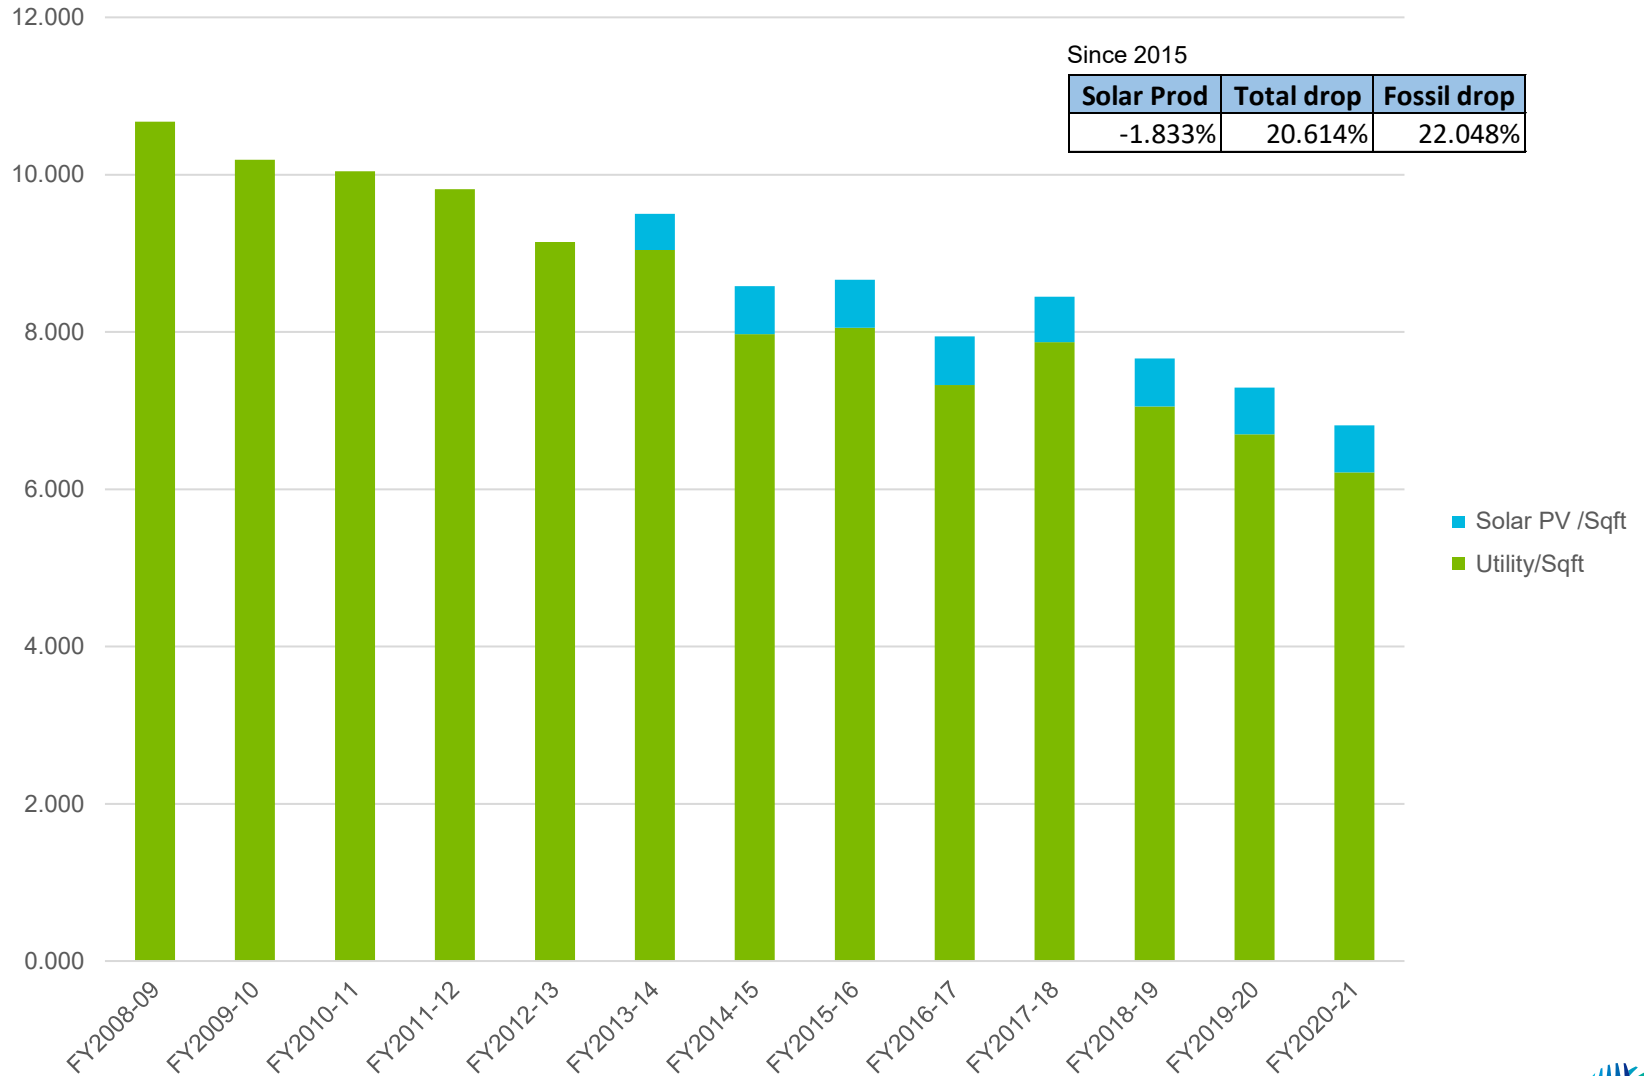

HonCC: Actual Utility use and generation in kWh

HonCC: Actual Utility Usage per square foot

Building Power Usage per square foot

600