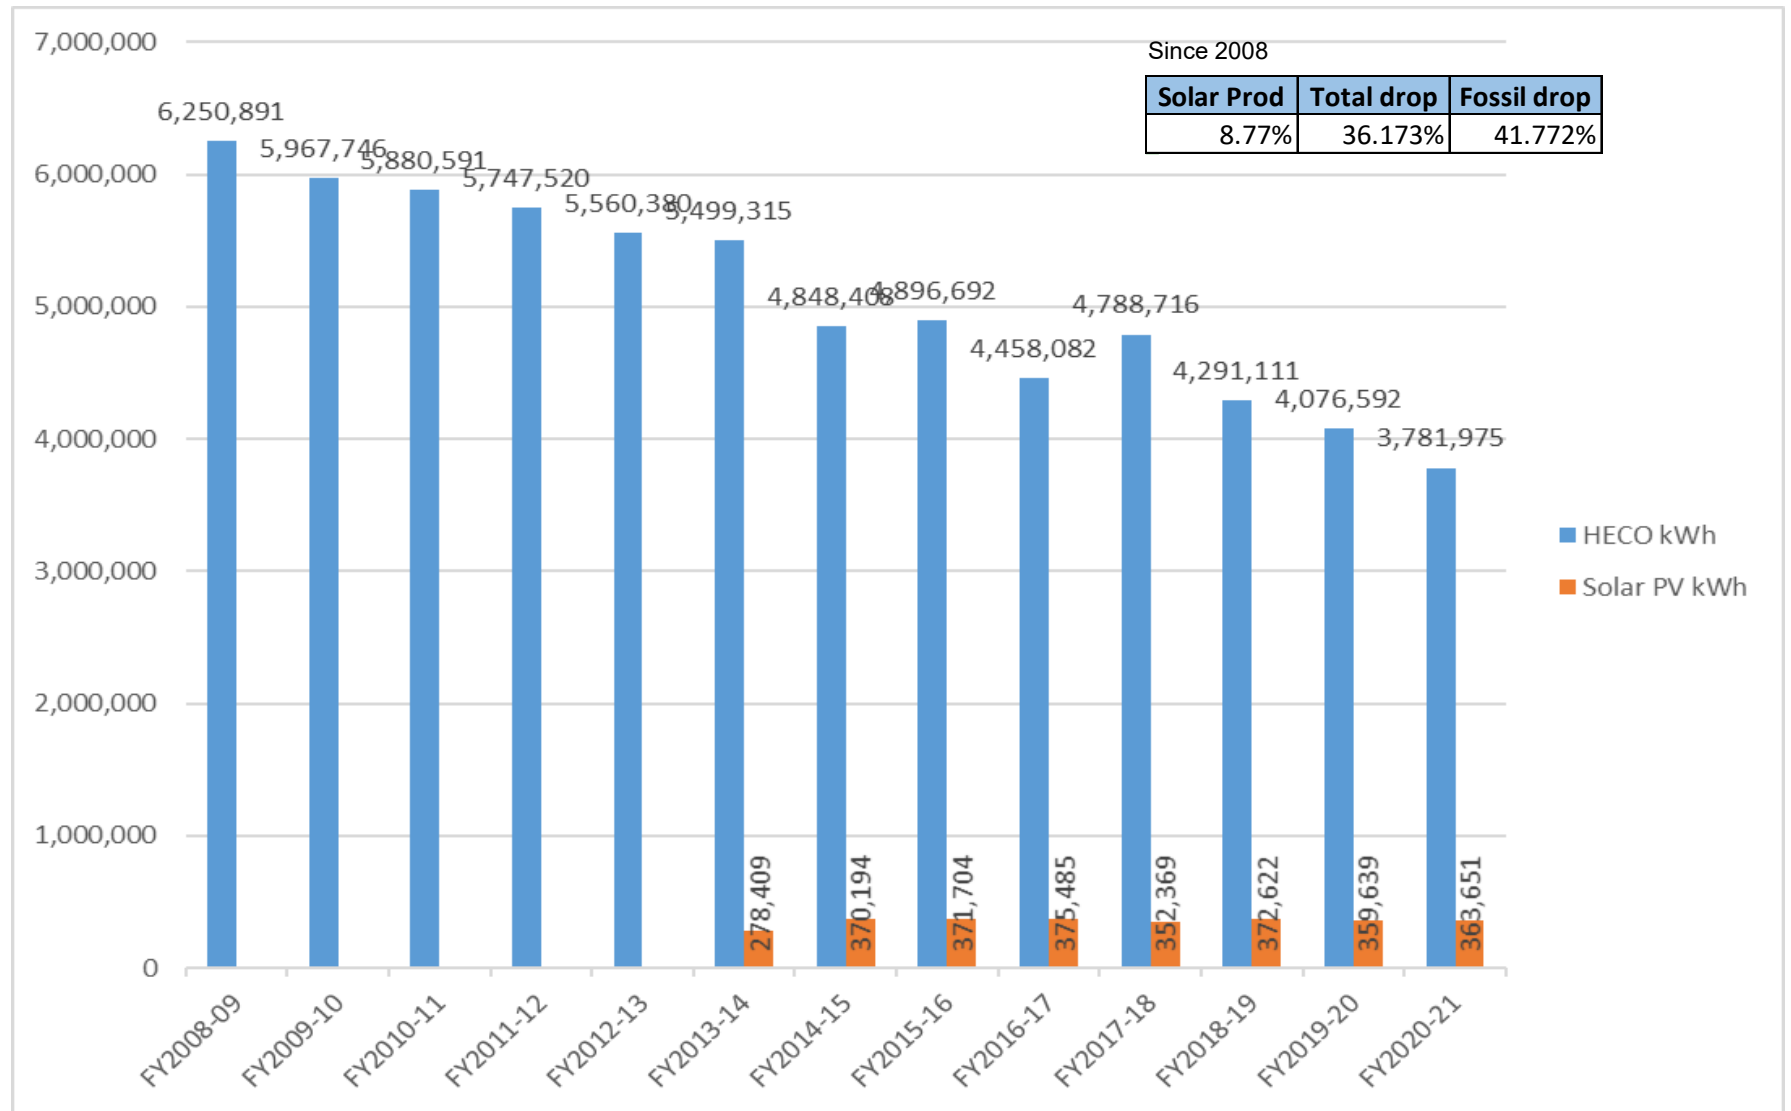

HonCC: Actual Utility use and generation in kWh

HonCC: Actual Utility Usage per square foot

Building Power Usage per square foot

600