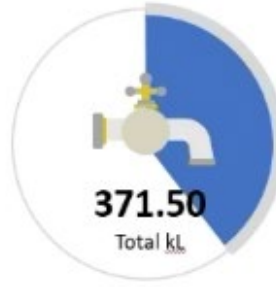

↑ **8.51%**

On Average Month Usage

Waste to Landfill

Previous Month Diversion
20.45%

↑ **22.39%**

Average Month Diversion

Water Usage

371.50 kL usage
previous month

↓ **0.98%**

On Average Month Usage

Solar Generation

XXkWh generated for
this month

↑ **0.00%**

On Average Month Usage

HOW BIG IS THE CHALLENGE

760000+ Across our 4 1800-seat campuses we throw away over 700,000 single use disposable coffee cups every year