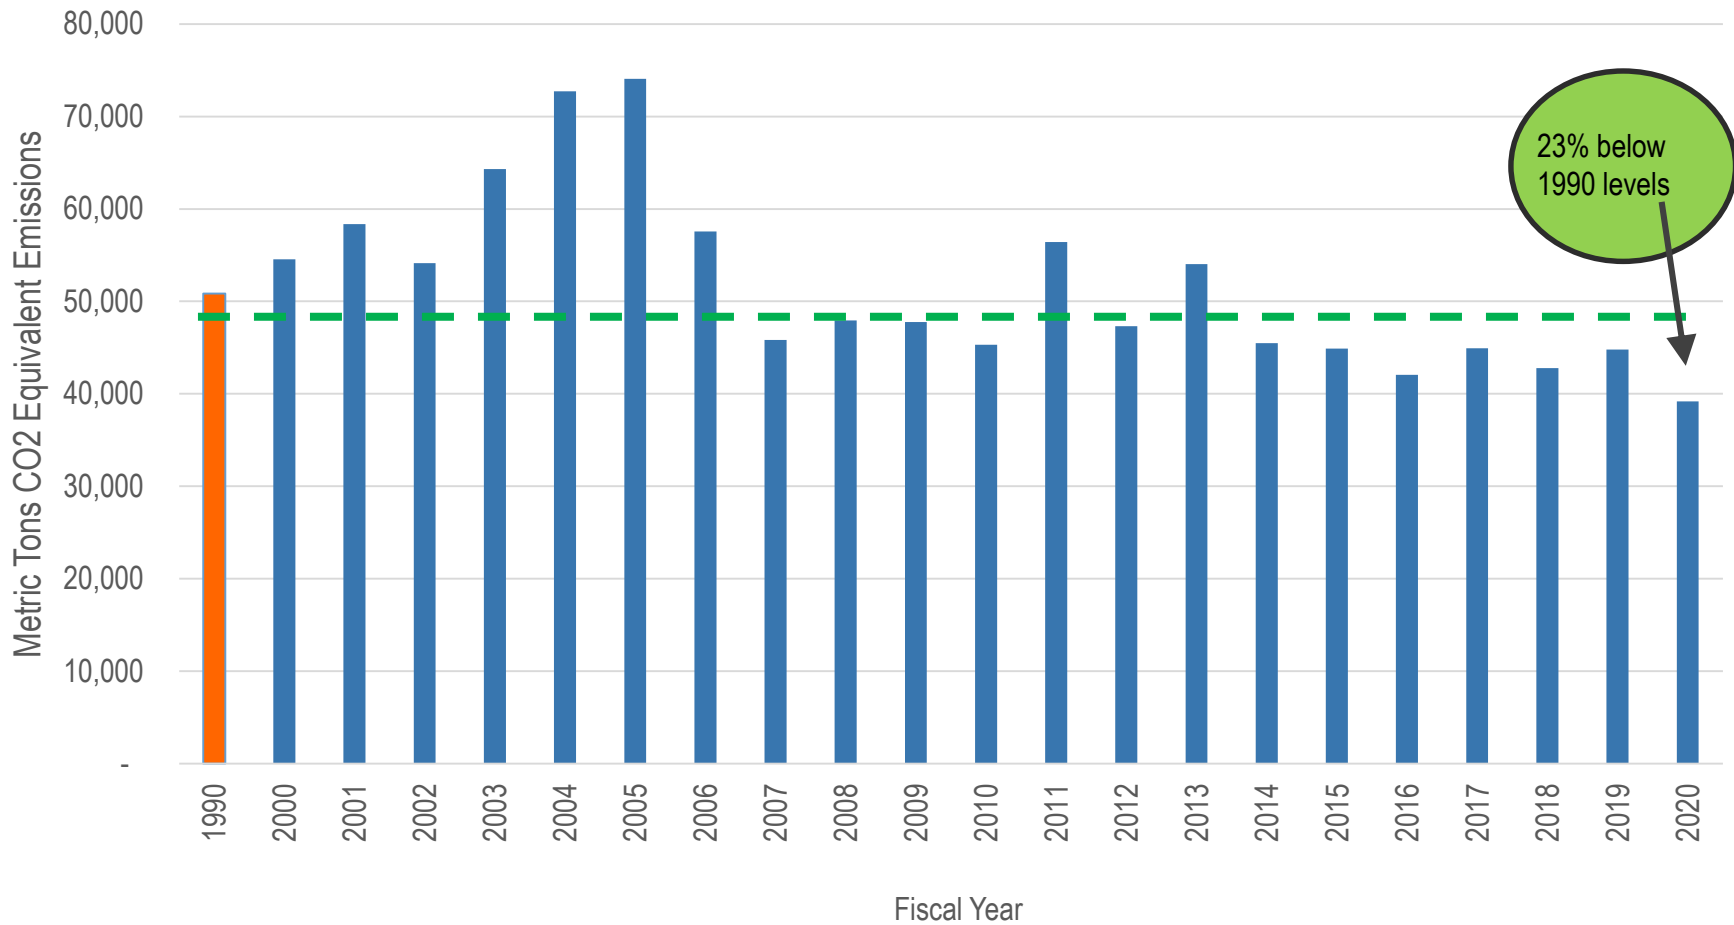

Guide to working **SUSTAINABLY** at Tufts

The Office of Sustainability

Office of Sustainability

sus.tain'abil'i.ty

The ability to meet the needs of the present...

without compromising the ability of future generations to meet their own needs.

Sustainability

GHG Emissions from Energy and Fleet at Tufts over time

By the Numbers

200+ faculty engaged in sustainability research

450+ courses that include sustainability each year

10 Green Restaurant Certified locations