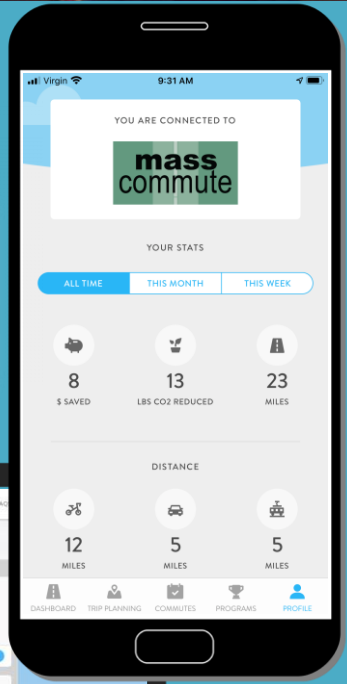

Boston Staff Commute by Mode 2019

Public Transportation

Boston Commutes

Join your network to earn rewards for your trips to work or school

gomasscommute.com/abctma

Get the Commute Tracker app for easy trip logging, real-time travel options, and to redeem your points.

Carpooling

miles2share

SHARE RIDES, SAVE MONEY AND REDUCE CARBON.

Ridesharing Gets Personal-

Carpool with members of the Tufts community!

Users connect to share rides to and from campus, meetings, daily commutes, and more.

Download the **miles2share** app today

Use your Tufts email when signing on to join the Tufts miles2share network

Tufts Emergency Ride Home with

[Go.tufts.edu/ERH](https://go.tufts.edu/ERH)

Biking

Bike Guide