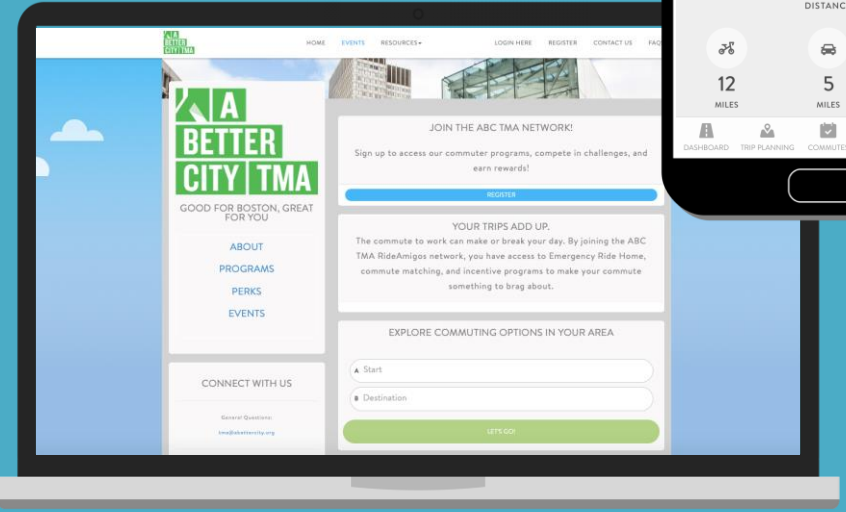

Boston Staff Commute by Mode 2019

Public Transportation

Boston Commutes

Join your network to earn rewards for your trips to work or school

gomasscommute.com/abctma

Get the Commute Tracker app for easy trip logging, real-time travel options, and to redeem your points.

Download the **miles2share** app today

Use your Tufts email when signing on to join the Tufts miles2share network

Tufts Emergency Ride Home with

[Go.tufts.edu/ERH](https://go.tufts.edu/ERH)

Biking

Bike Guide