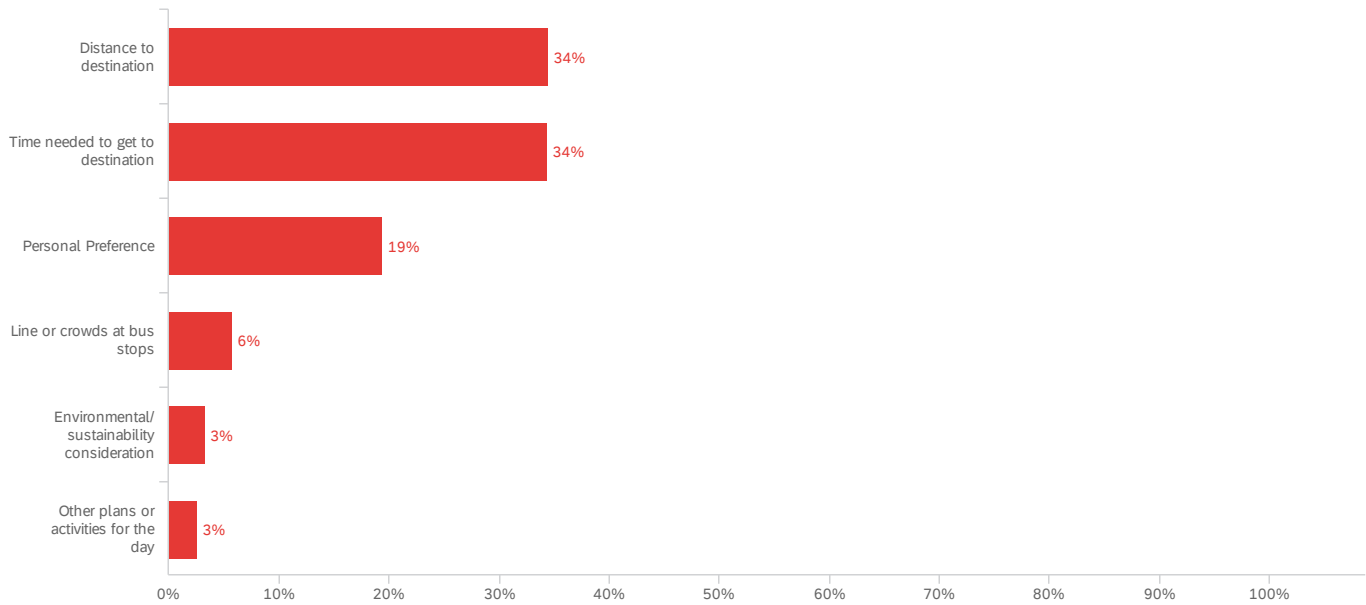

Q4 - Which of these factors most influences your mode of travel?

#	Field	Choice Count
1	Personal Preference	19% 525
2	Time needed to get to destination	34% 929
3	Distance to destination	34% 931
4	Other plans or activities for the day	3% 70
5	Line or crowds at bus stops	6% 156
6	Environmental/ sustainability consideration	3% 89

2700

Showing rows 1 - 7 of 7