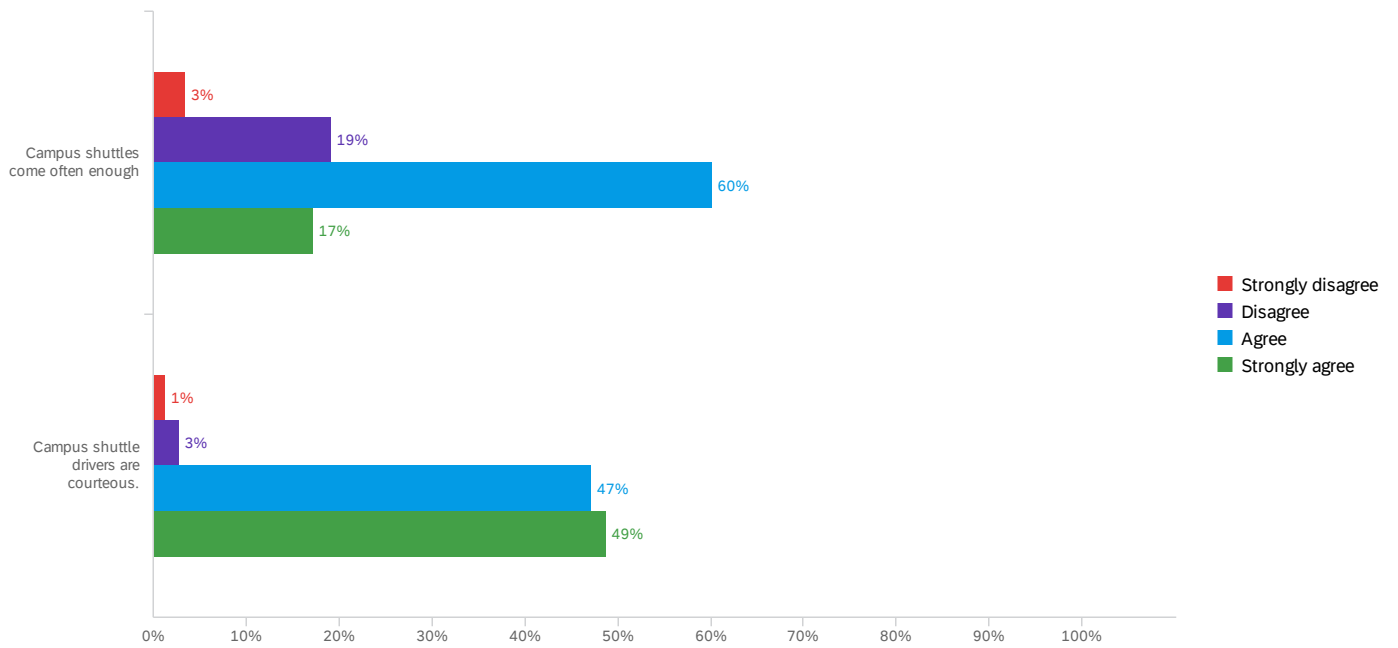

Q6 - Please indicate your level of agreement with the following statements:

#	Field	Minimum	Maximum	Mean	Std Deviation	Variance	Count
2	Campus shuttle drivers are courteous.	1.00	4.00	3.43	0.61	0.38	2,661
1	Campus shuttles come often enough	1.00	4.00	2.91	0.70	0.49	2,674

#	Field	Strongly disagree		Disagree		Agree		Strongly agree		Total
1	Campus shuttles come often enough	3%	92	19%	512	60%	1610	17%	460	2674
2	Campus shuttle drivers are courteous.	1%	34	3%	73	47%	1256	49%	1298	2661

Showing rows 1 - 2 of 2