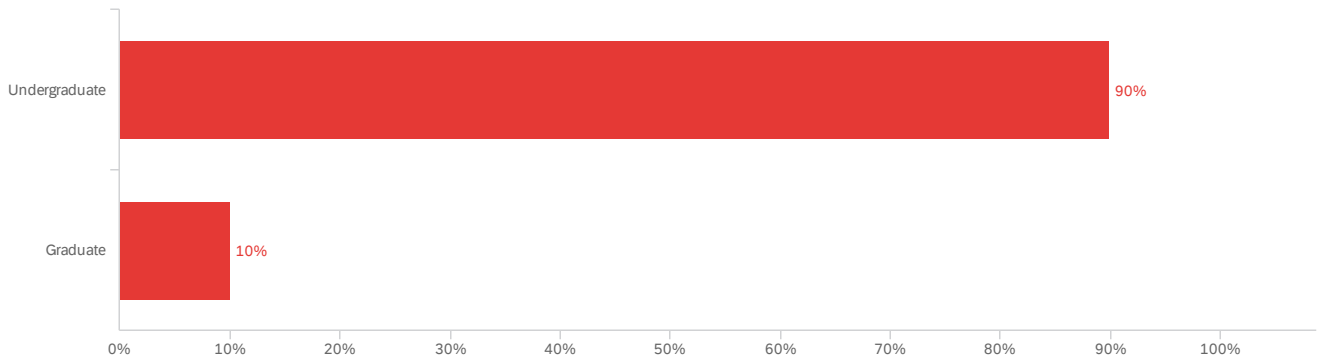

Career

#	Field	Choice Count
Undergraduate	Undergraduate	90% 2491
Graduate	Graduate	10% 278

2769

Showing rows 1 - 3 of 3