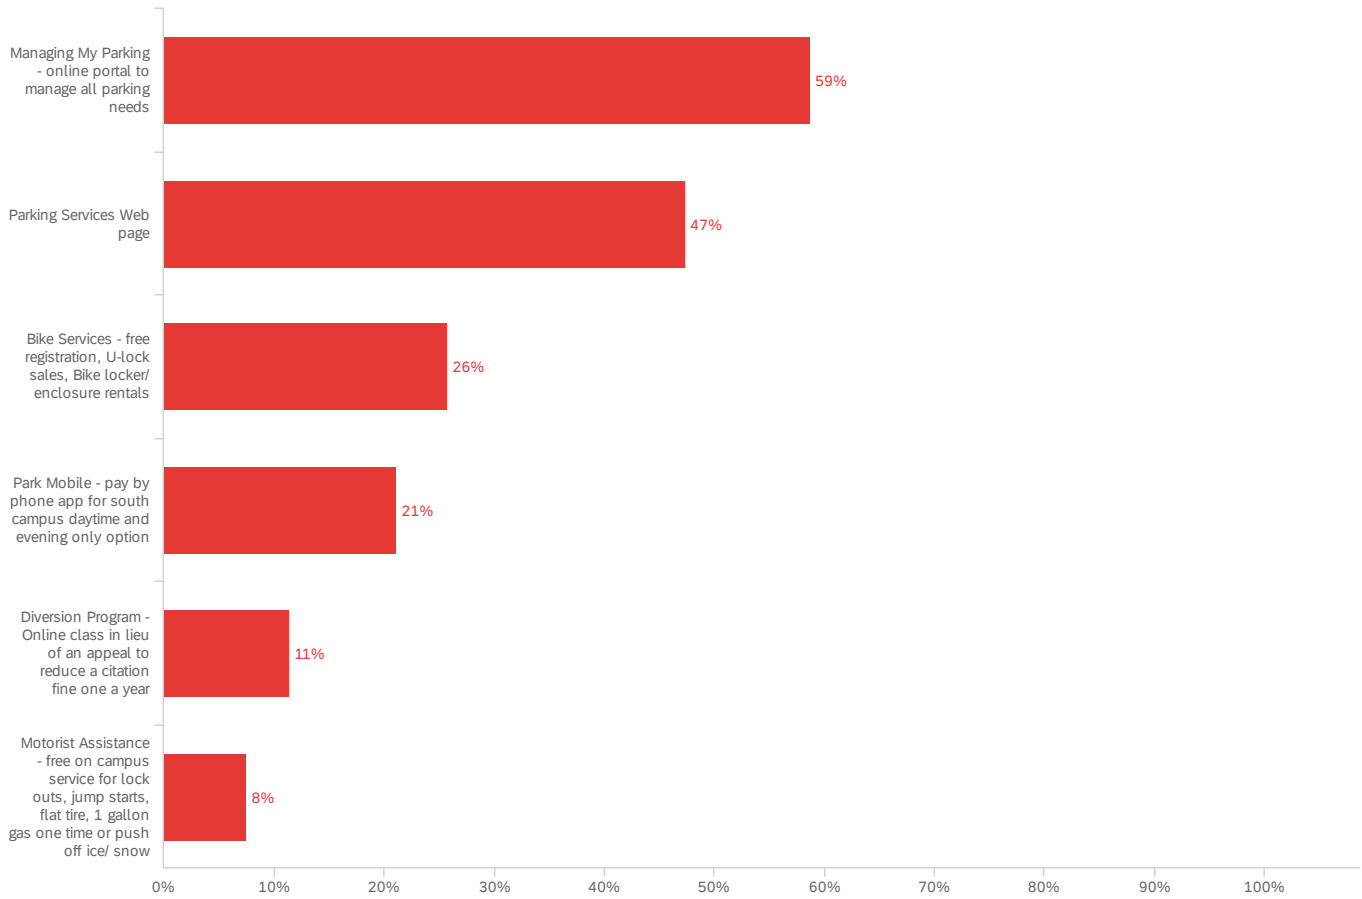

Q11 - Parking Services strives to provide a wide array of options to better serve the campus community. Please indicate all that you are aware of or have used.

#	Field	Choice Count
1	Managing My Parking - online portal to manage all parking needs	34% 1226
2	Diversion Program - Online class in lieu of an appeal to reduce a citation fine one a year	7% 238
3	Parking Services Web page	28% 989
4	Bike Services - free registration, U-lock sales, Bike locker/ enclosure rentals	15% 538
5	Motorist Assistance - free on campus service for lock outs, jump starts, flat tire, 1 gallon gas one time or push off ice/ snow	4% 157
6	Park Mobile - pay by phone app for south campus daytime and evening only option	12% 441

3589

Showing rows 1 - 7 of 7