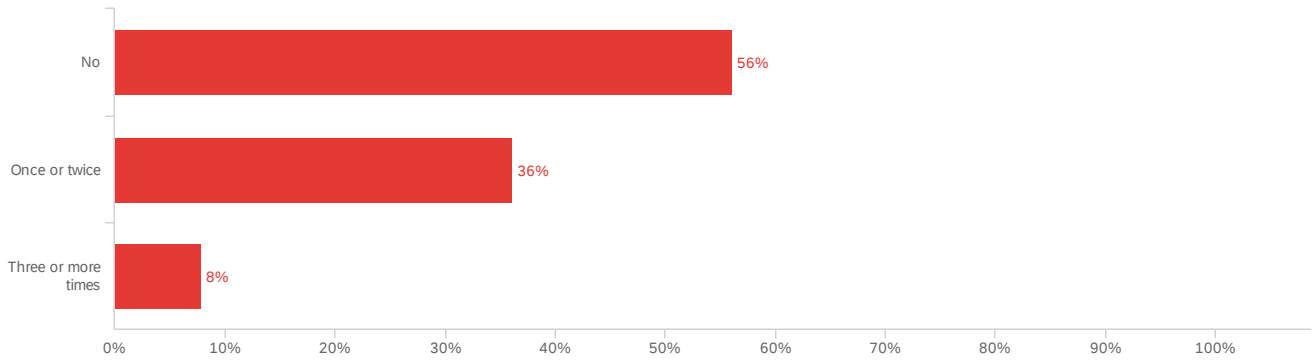

Q7 - This academic year, have you been late to class after waiting at the shuttle stop for at least 20 minutes when buses were full on Louie or Jacks routes between 7 am - 3 pm?

#	Field	Choice Count
1	No	56% 1506
2	Once or twice	36% 970
3	Three or more times	8% 210
		2686

Showing rows 1 - 4 of 4