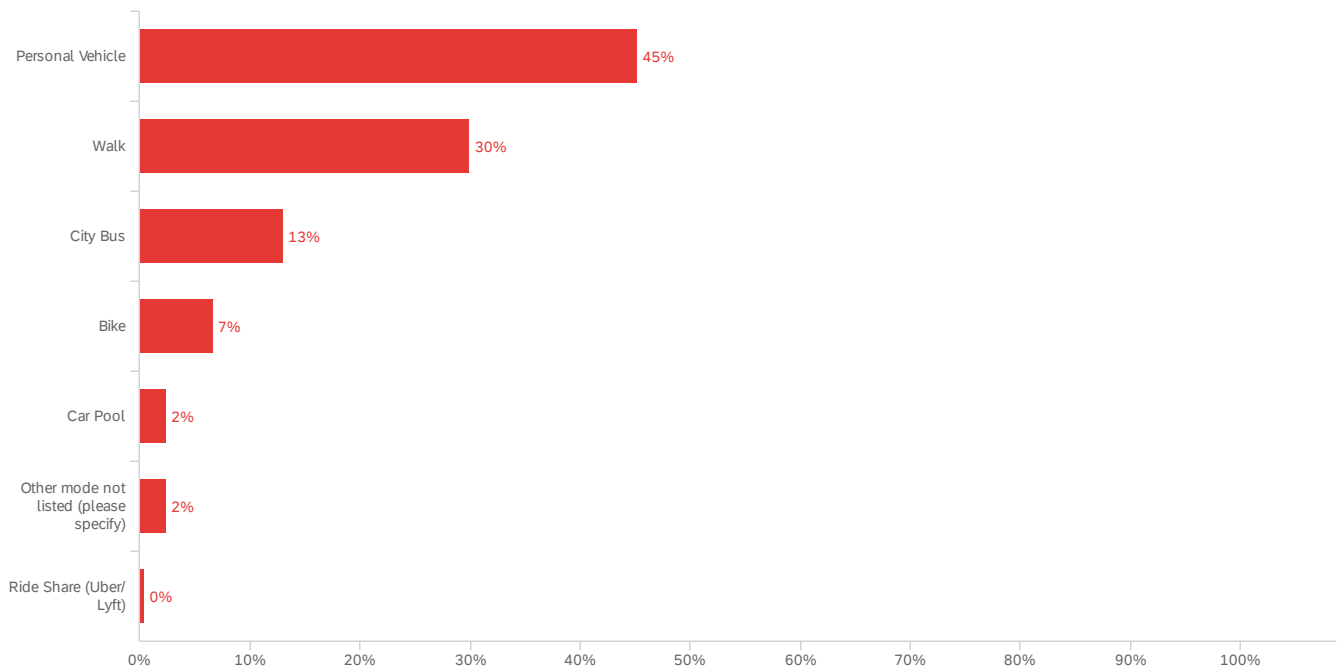

Q2 - What is your primary mode when traveling to campus?

#	Field	Choice Count
1	Personal Vehicle	45% 552
2	City Bus	13% 159
3	Walk	30% 366
4	Bike	7% 81
5	Car Pool	2% 29
6	Ride Share (Uber/ Lyft)	0% 5
7	Other mode not listed (please specify)	2% 29
		1221

Showing rows 1 - 8 of 8

Q3_7_TEXT - Other mode not listed (please specify)

Other mode not listed (please specify)

Walking

Electric Longboard

longboard/car