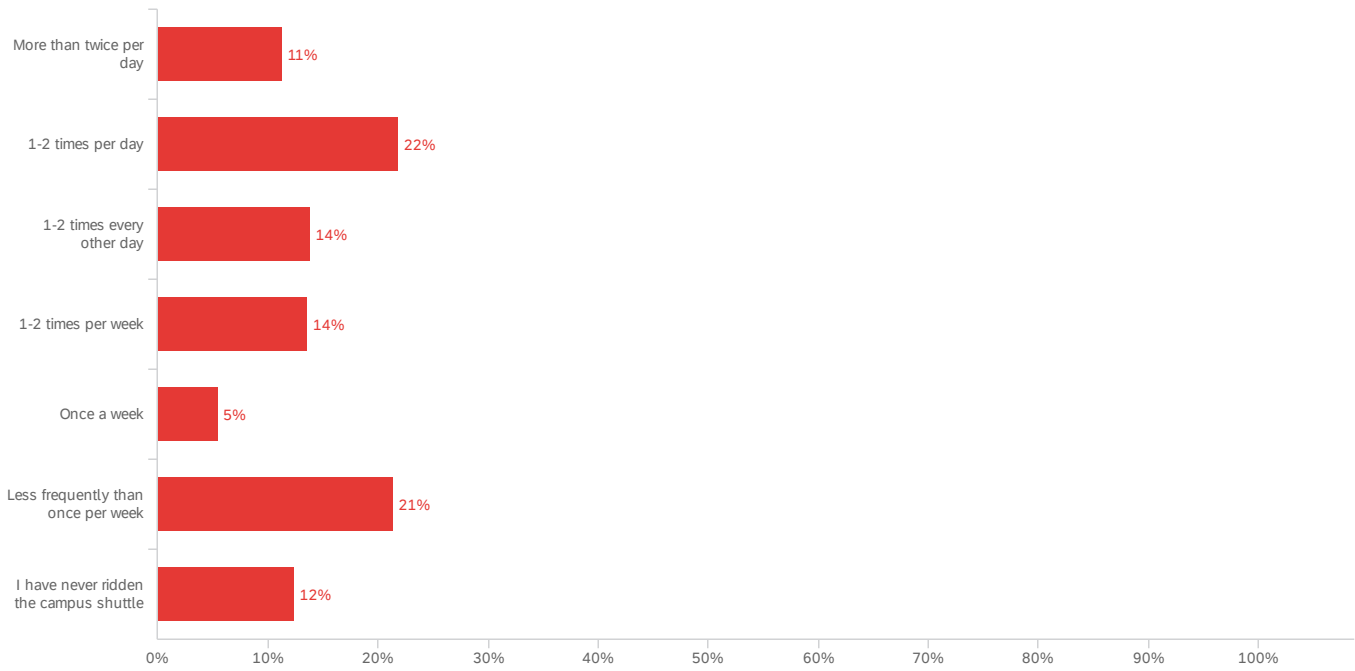

Q5 - On average, how often do you ride the campus shuttle?

#	Field	Choice Count
1	More than twice per day	11% 306
2	1-2 times per day	22% 592
3	1-2 times every other day	14% 375
4	1-2 times per week	14% 368
5	Once a week	5% 148
6	Less frequently than once per week	21% 579
7	I have never ridden the campus shuttle	12% 336
		2704

Showing rows 1 - 8 of 8