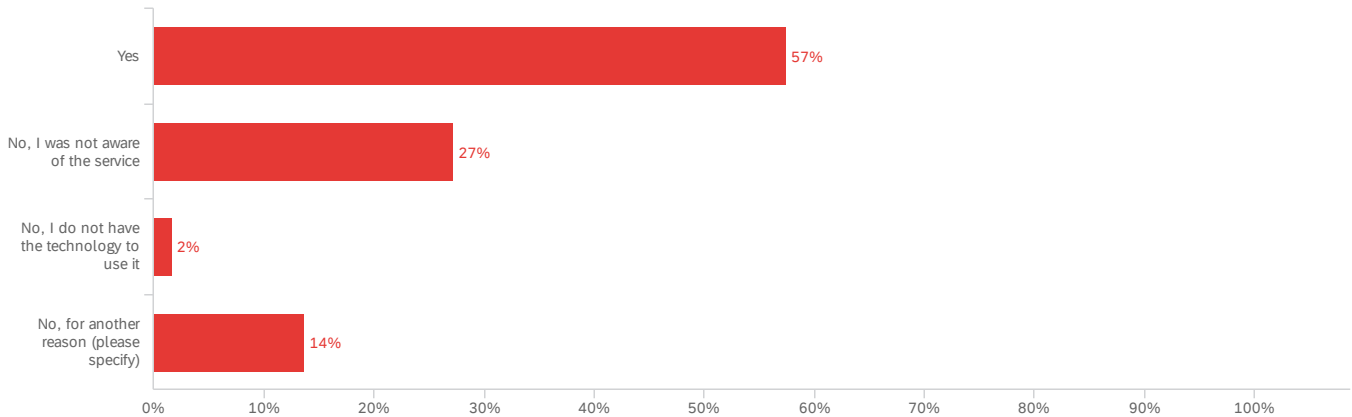

Q8 - Do you use live GPS tracking system through the NAU app or online to find out when the next NAU bus will be arriving at your stop? For information visit <https://www.busgenius.com/map/nau> or the GONAU app.

#	Field	Choice Count
1	Yes	57% 1542
2	No, I was not aware of the service	27% 731
3	No, I do not have the technology to use it	2% 44
4	No, for another reason (please specify)	14% 367
		2684

Showing rows 1 - 5 of 5

Q10_4_TEXT - No, for another reason (please specify)

No, for another reason (please specify)

Too lazy to get it

Don't use

no space on phone

I assume a bus will be there

Just don't use it

does not work