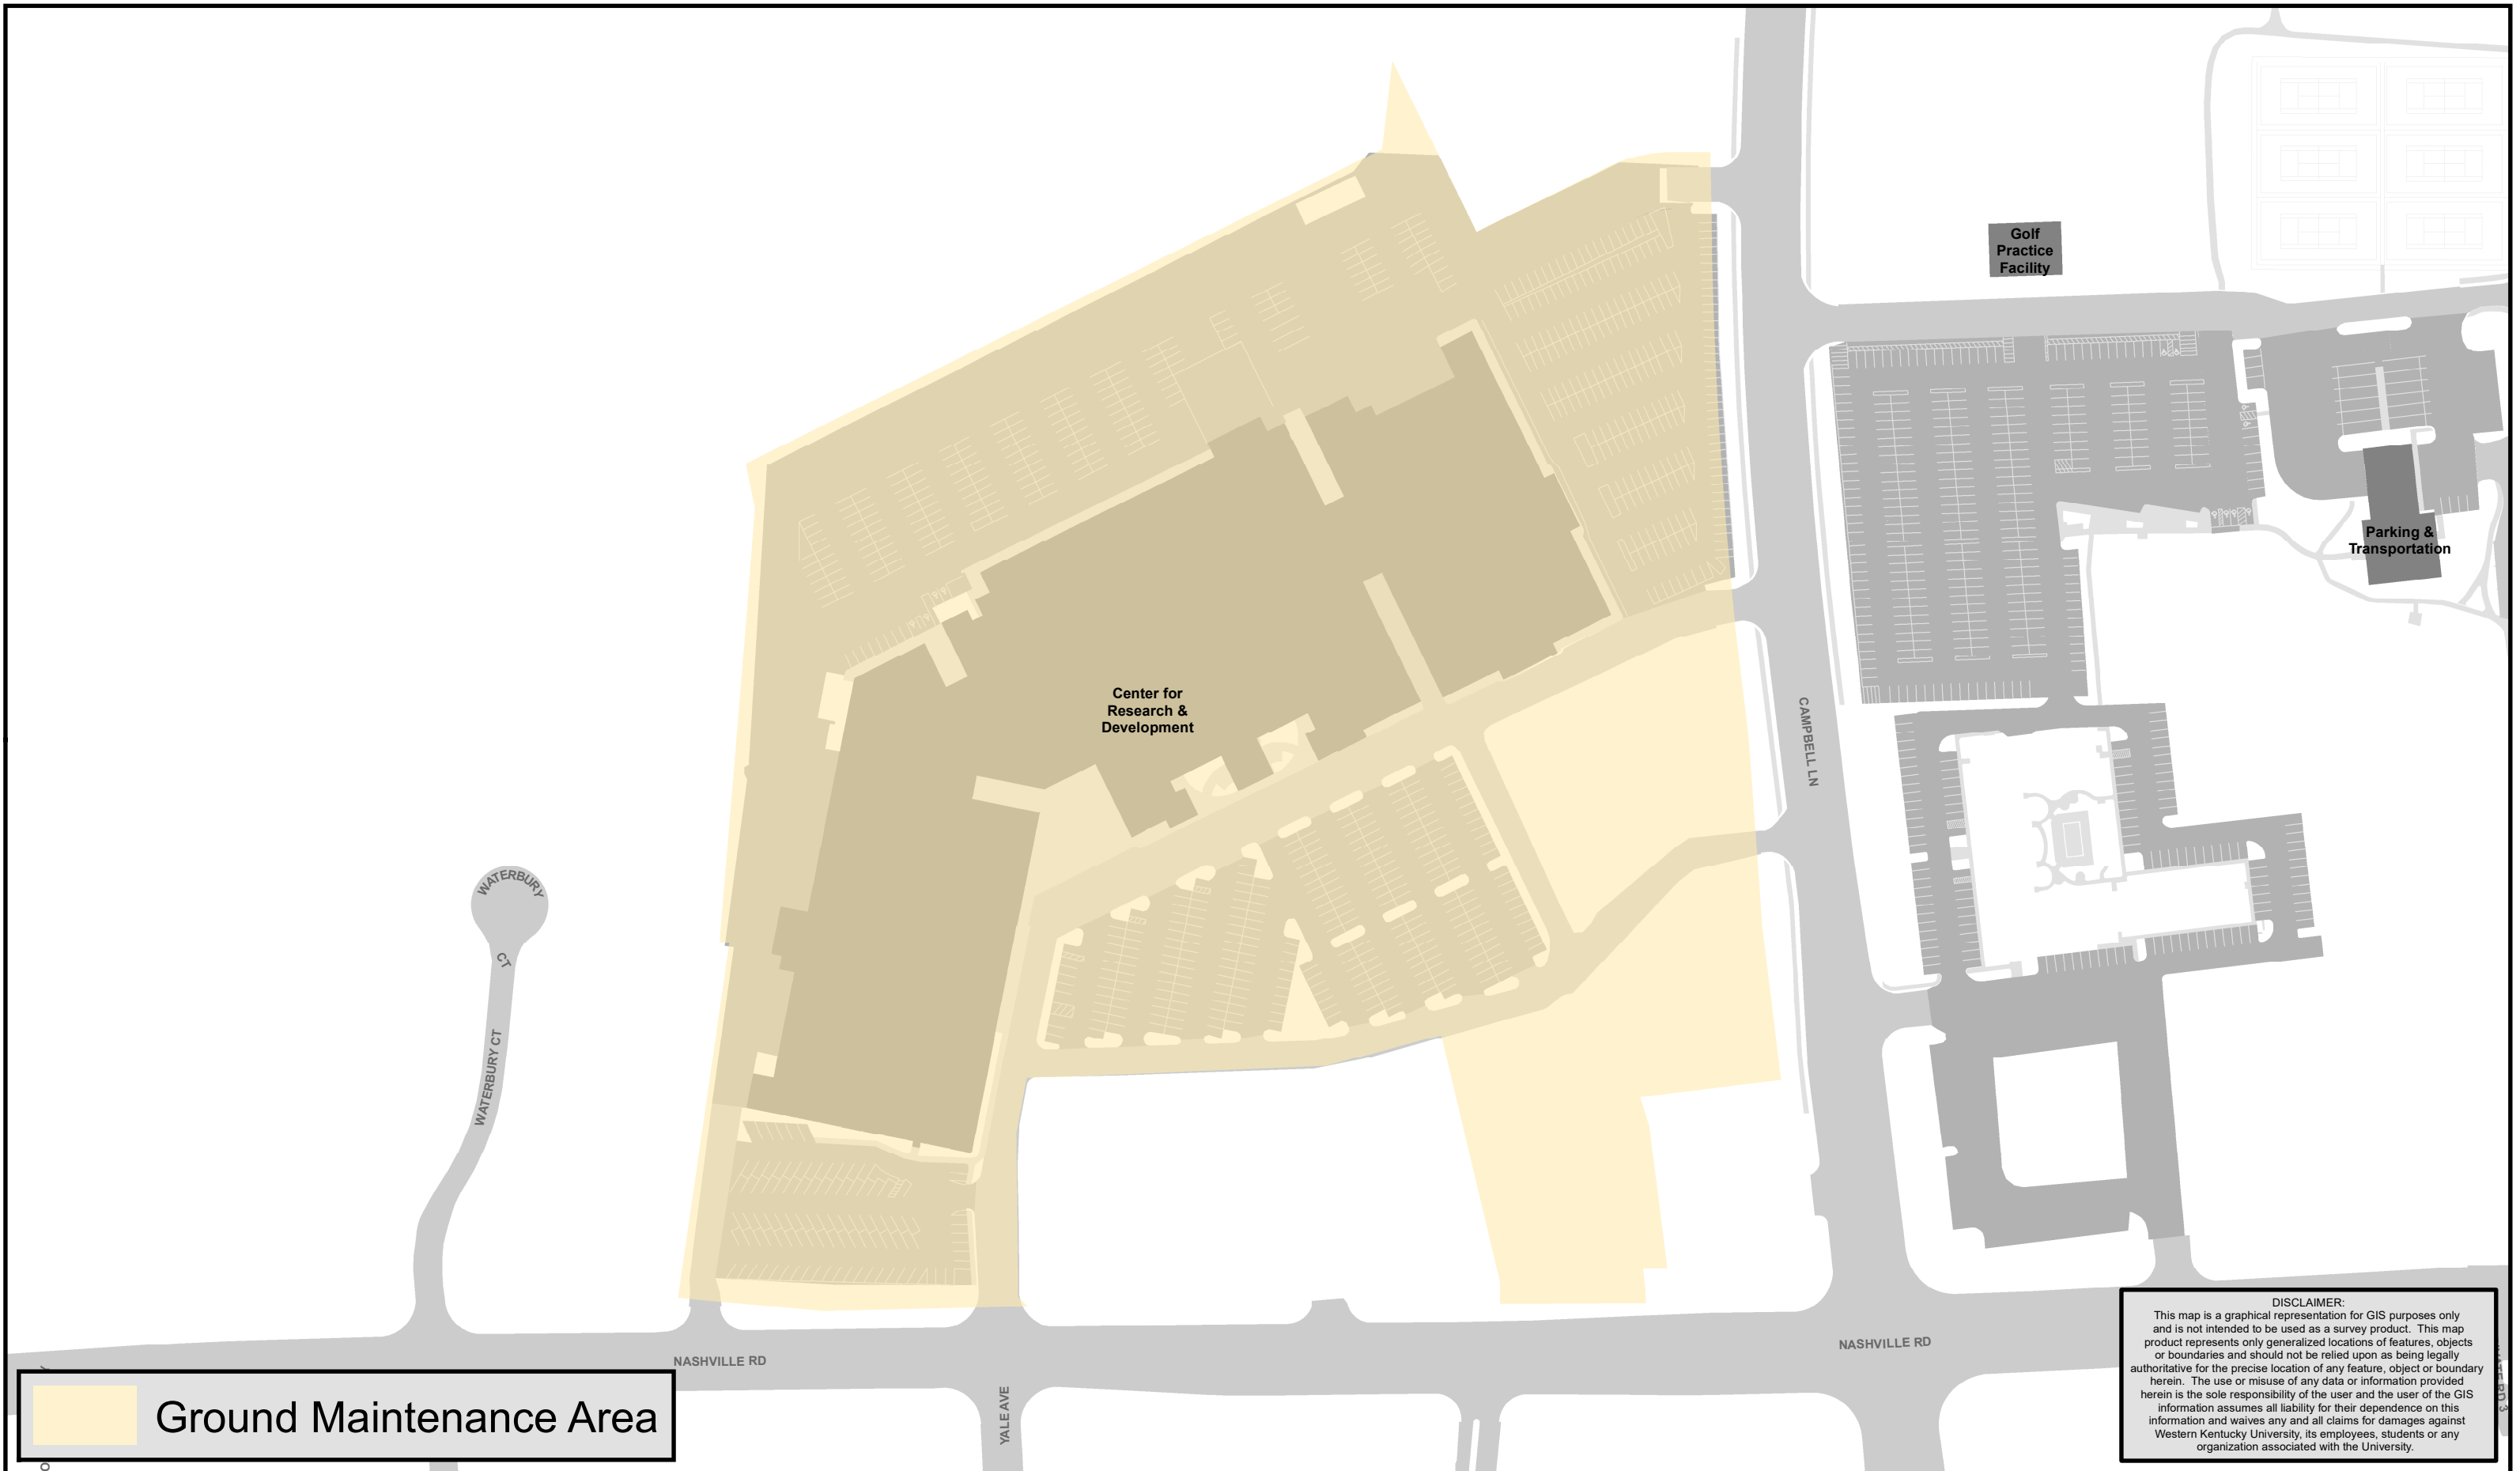

Ground Maintenance Area
- 195.68 Acres

DISCLAIMER:
This map is a graphical representation for GIS purposes only and is not intended to be used as a survey product. This map product represents only generalized locations of features, objects or boundaries and should not be relied upon as being legally authoritative for the precise location of any feature, object or boundary herein. The use or misuse of any data or information provided herein is the sole responsibility of the user and the user of the GIS information assumes all liability for their dependence on this information and waives any and all claims for damages against Western Kentucky University, its employees, students or any organization associated with the University.

DISCLAIMER:
 This map is a graphical representation for GIS purposes only and is not intended to be used as a survey product. This map product represents only generalized locations of features, objects or boundaries and should not be relied upon as being legally authoritative for the precise location of any feature, object or boundary herein. The use or misuse of any data or information provided herein is the sole responsibility of the user and the user of the GIS information assumes all liability for their dependence on this information and waives any and all claims for damages against Western Kentucky University, its employees, students or any organization associated with the University.