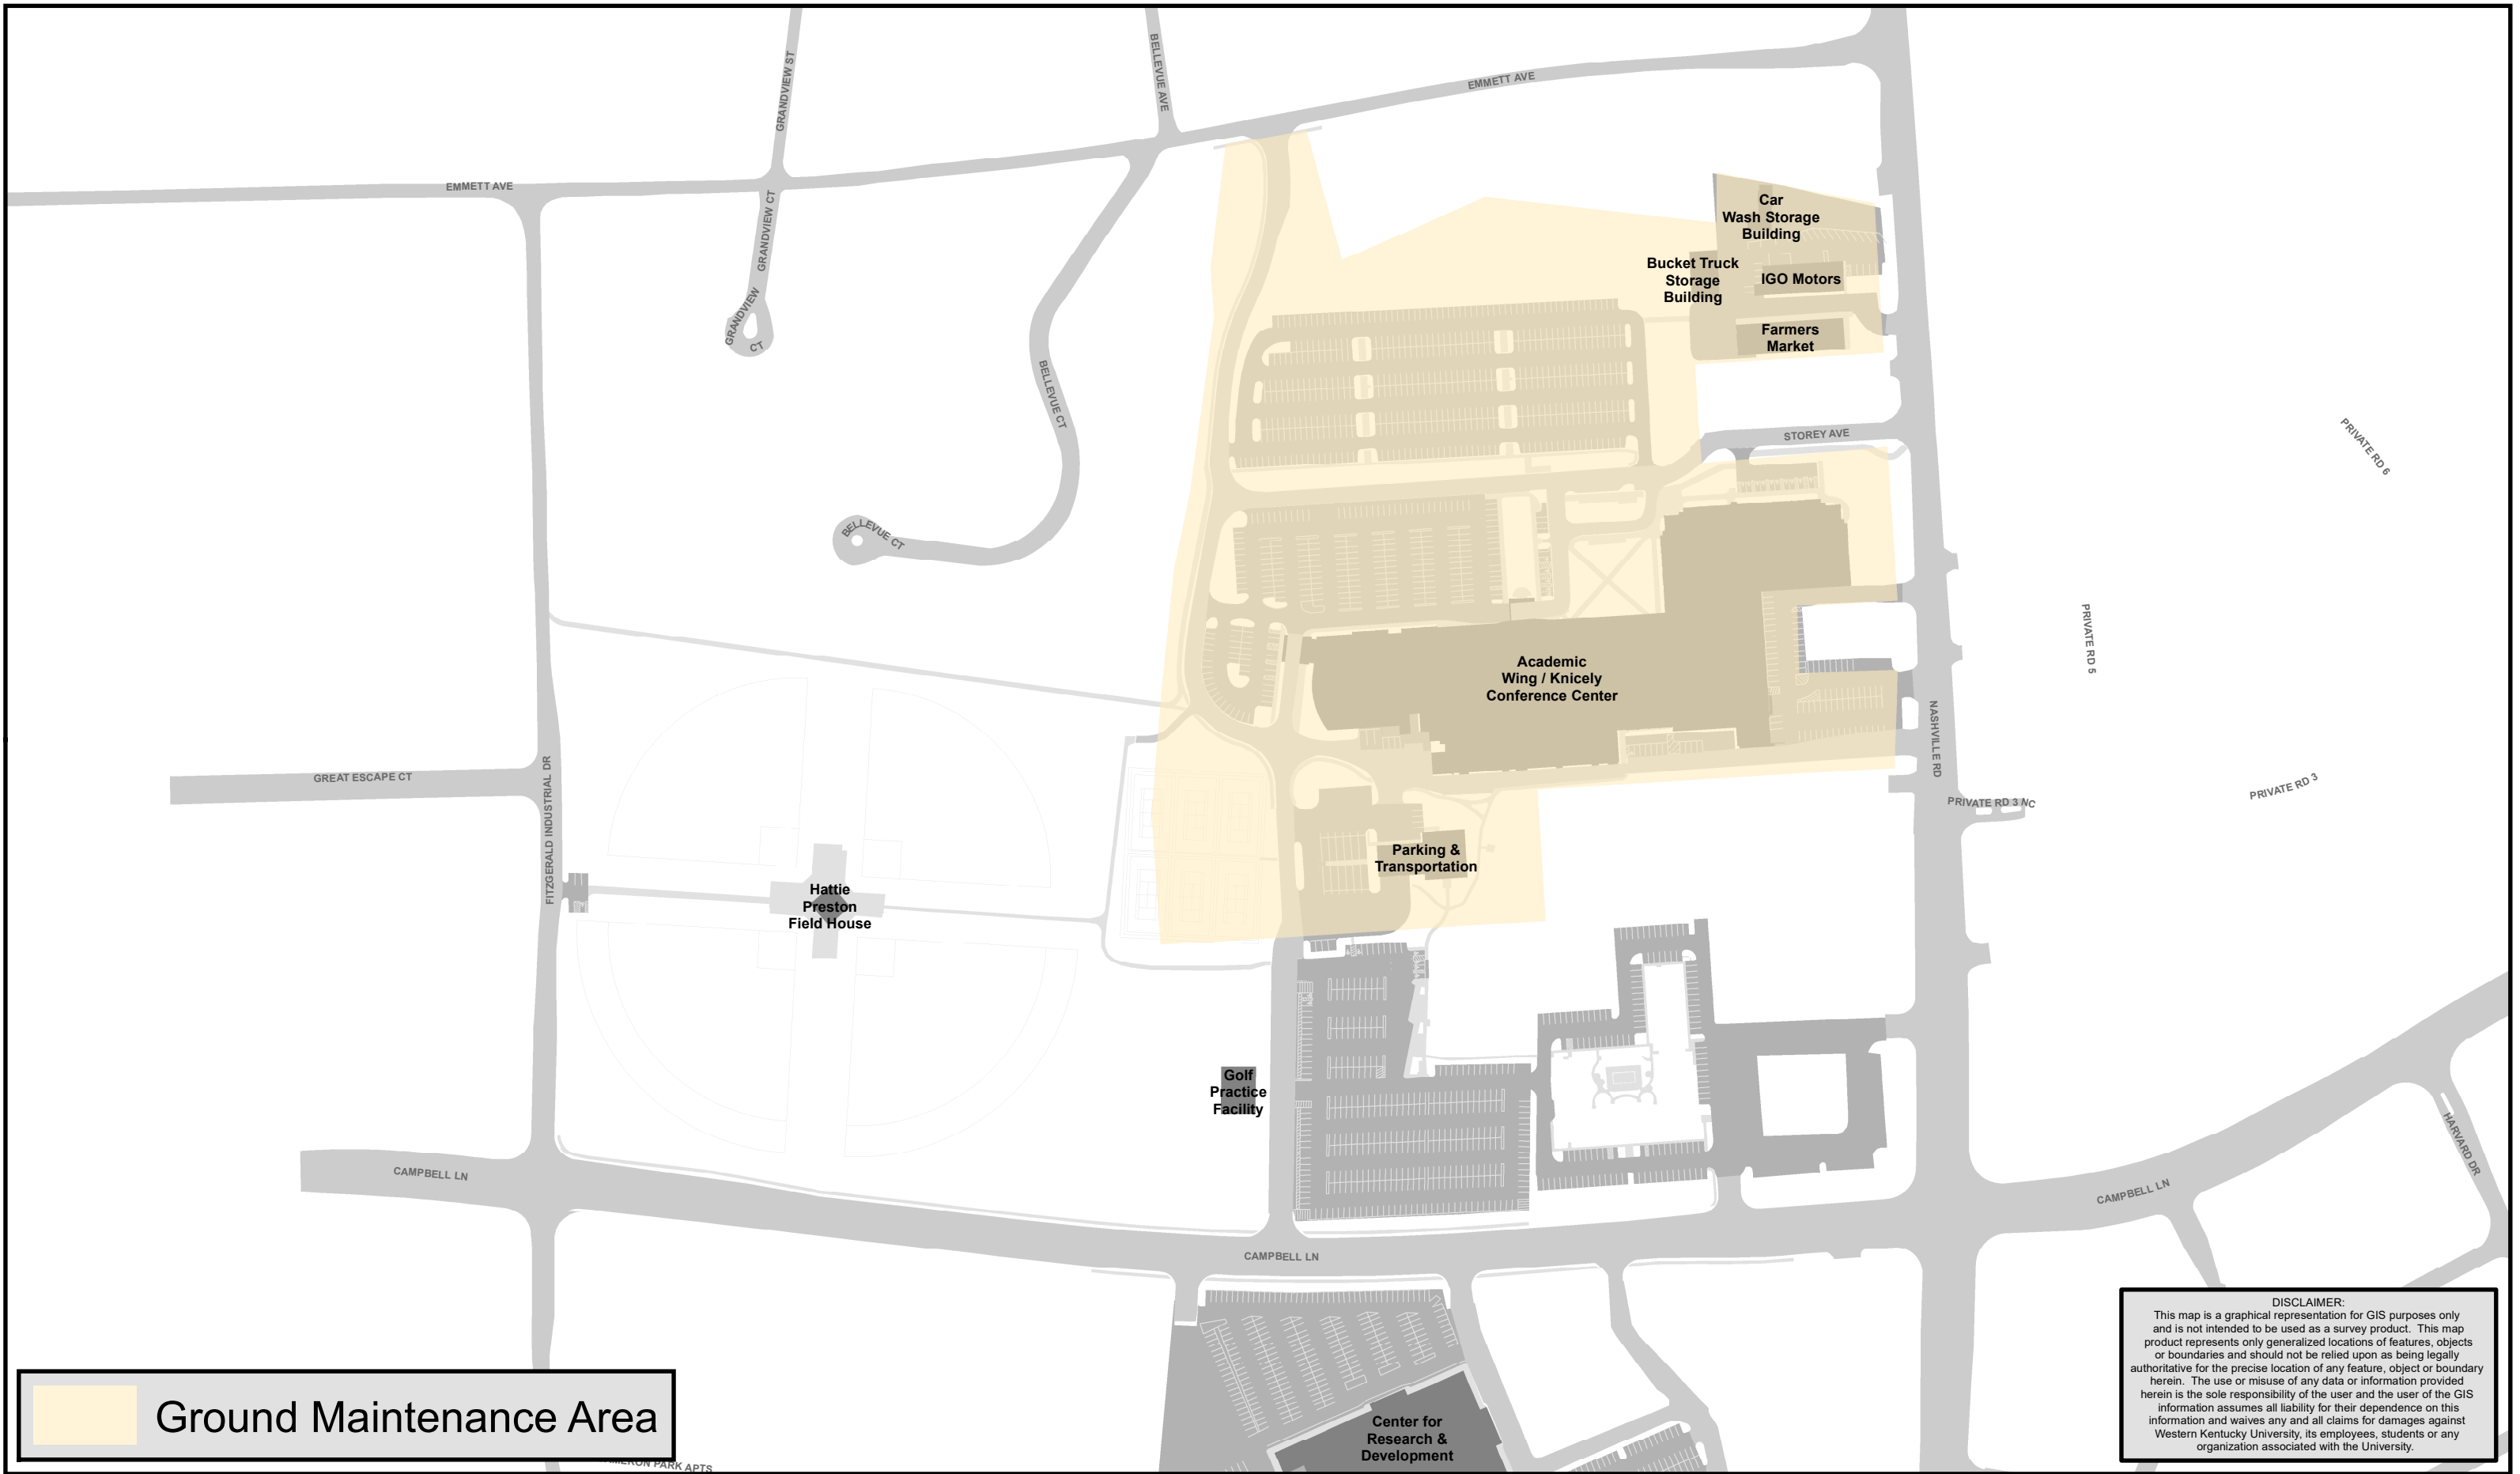

Ground Maintenance Area
- 195.68 Acres

DISCLAIMER:
This map is a graphical representation for GIS purposes only and is not intended to be used as a survey product. This map product represents only generalized locations of features, objects or boundaries and should not be relied upon as being legally authoritative for the precise location of any feature, object or boundary herein. The use or misuse of any data or information provided herein is the sole responsibility of the user and the user of the GIS information assumes all liability for their dependence on this information and waives any and all claims for damages against Western Kentucky University, its employees, students or any organization associated with the University.

DISCLAIMER:
 This map is a graphical representation for GIS purposes only and is not intended to be used as a survey product. This map product represents only generalized locations of features, objects or boundaries and should not be relied upon as being legally authoritative for the precise location of any feature, object or boundary herein. The use or misuse of any data or information provided herein is the sole responsibility of the user and the user of the GIS information assumes all liability for their dependence on this information and waives any and all claims for damages against Western Kentucky University, its employees, students or any organization associated with the University.