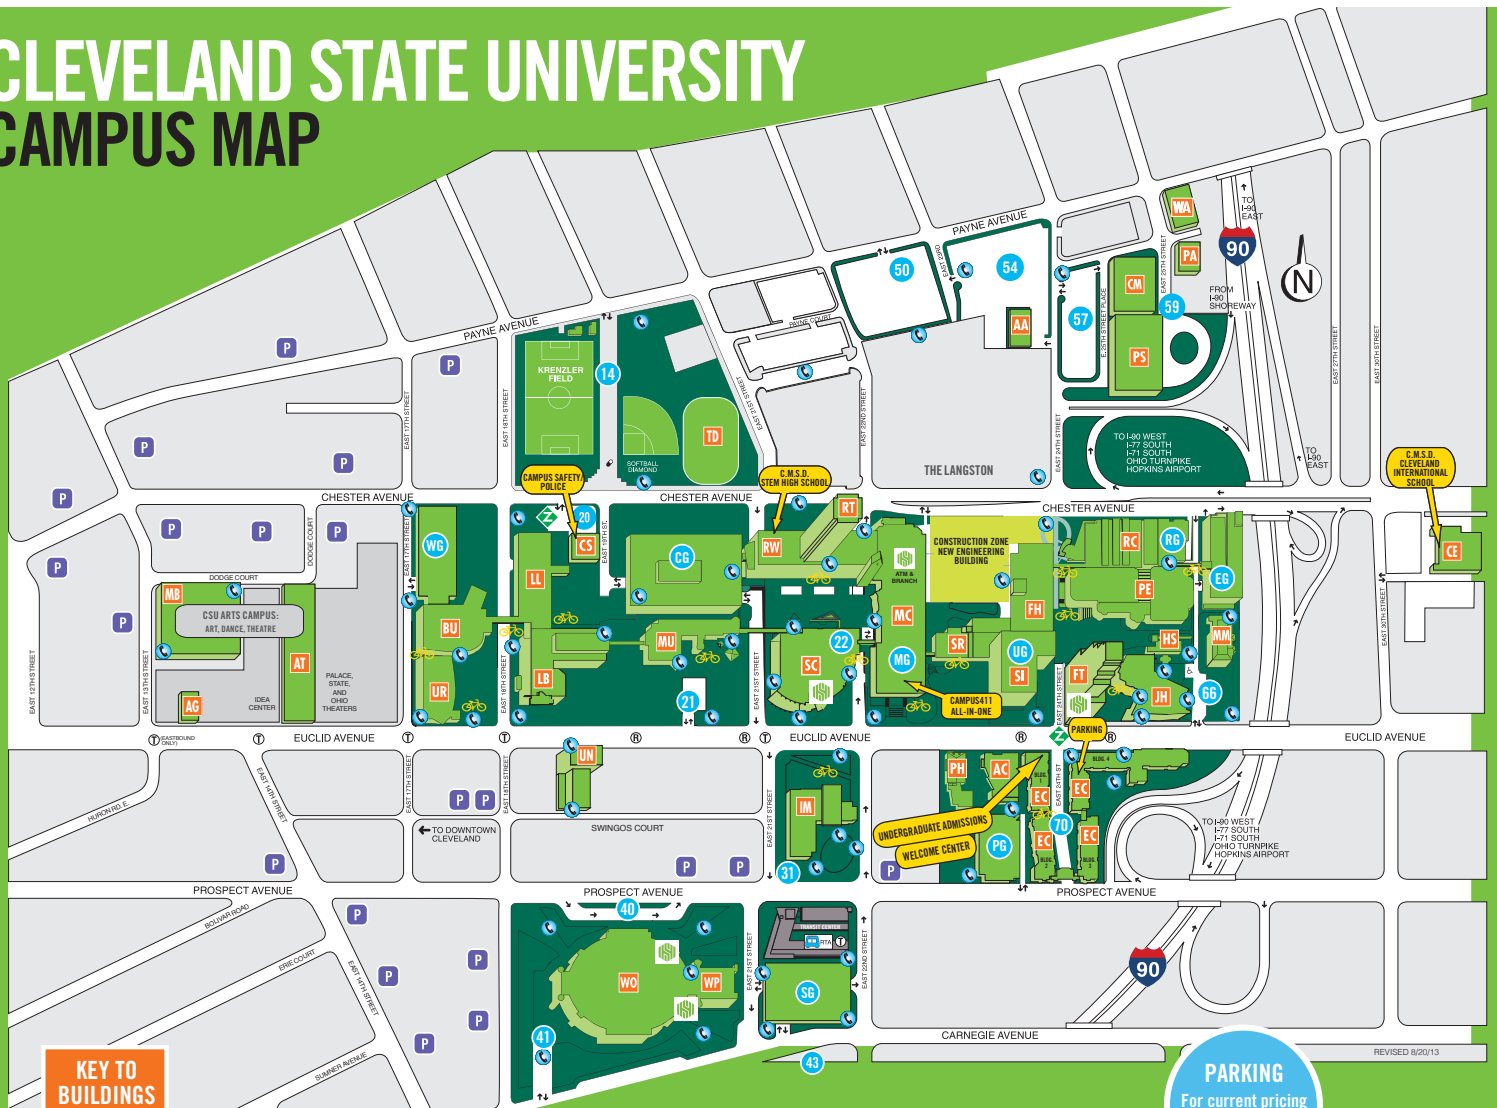

# CLEVELAND STATE UNIVERSITY CAMPUS MAP

**KEY TO BUILDINGS**  
Alphabetical Listing

	Emergency Telephones
	Bike Rack Locations
	RTA Health Line Stop Locations
	Zipcar Location
	RTA Trolley Stop Locations
	Neighborhood Parking Lots
	Huntington Bank ATM

Visitors to Campus may pre-pay for parking by the hour in Lot 21, (Front of MU), Lot 22 (Student Center), Rec Garage (RG), Lot 70 (E. 24th St), Lot 66 (Julka Dr.) and Lot 54. Pay-as-you-exit parking is available in South (SG), Central (CG) and Prospect Garage (PG).

LOT	HANGTAGS	VISITOR PARKING	LOT	HANGTAGS	VISITOR PARKING
14	W E N	Hourly coin meter	70		Visitors (hourly rate); Paystation (pre-pay, exact change required)
20	G E N	Prepay using parking app Visitors (hourly rate);	CG*	G E N	Visitors parking from E. 21st St., hourly rate
21		Visitors (hourly rate); Paystation*** (pre-pay, exact change required)	EG*	G E N	Visitors after 3 pm
22 **		Visitors (hourly rate); Paystation*** (pre-pay, exact change required)	MG**	G E N	
31		Reserved Parking Only	PG*	PG	Visitors (hourly rate)
40	W E N	Visitors (hourly rate); Paystation*** (pre-pay, exact change required)	RG**	REC Parking Pass	Visitors (hourly rate); Paystation** (pre-pay, exact change required)
41	W E N		SG*	G W	Visitors (hourly rate)
43		Lot 43 permits	UC**	G E N	
50	W E N		WG*	G E N	Visitors after 3 pm
54	W E N	Visitors (hourly rate); Paystation*** (pre-pay, exact change required)			
57	W E N				
59		Hourly coin meter			
66		Visitors (hourly rate); Paystation (pre-pay, exact change required)			

<b>PARKING KEY</b>		
Green Hangtag	G	Garage Parking *
White Hangtag	W	Under the building parking **
Evening Hangtag	E	Paystation is located near the entrance of the Student Center ***
Night Hangtag	N	