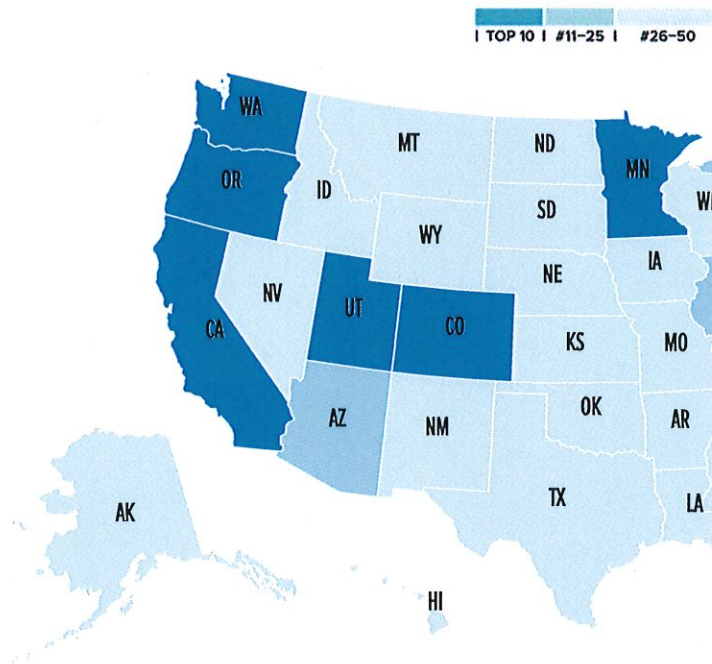

AWARD DATABASE

MAP LIST

STATE COMMUNITY BUSINESS UNIVERSITY

Click on a state in the map below to see the Bicycle Friendly State ranking, and a summary list of Bicycle Friendly Communities, Businesses, and Universities within the state.

CALIFORNIA

COMMUNITY	STATE	AWARD	POPULATION	JURISDICTION	LAND USE	
Arroyo Grande	CA	Bronze	19704	Town/City /Municipality	Suburban	view report card map it
Santa Barbara	CA	Silver	90893	Town/City	Urban	view report