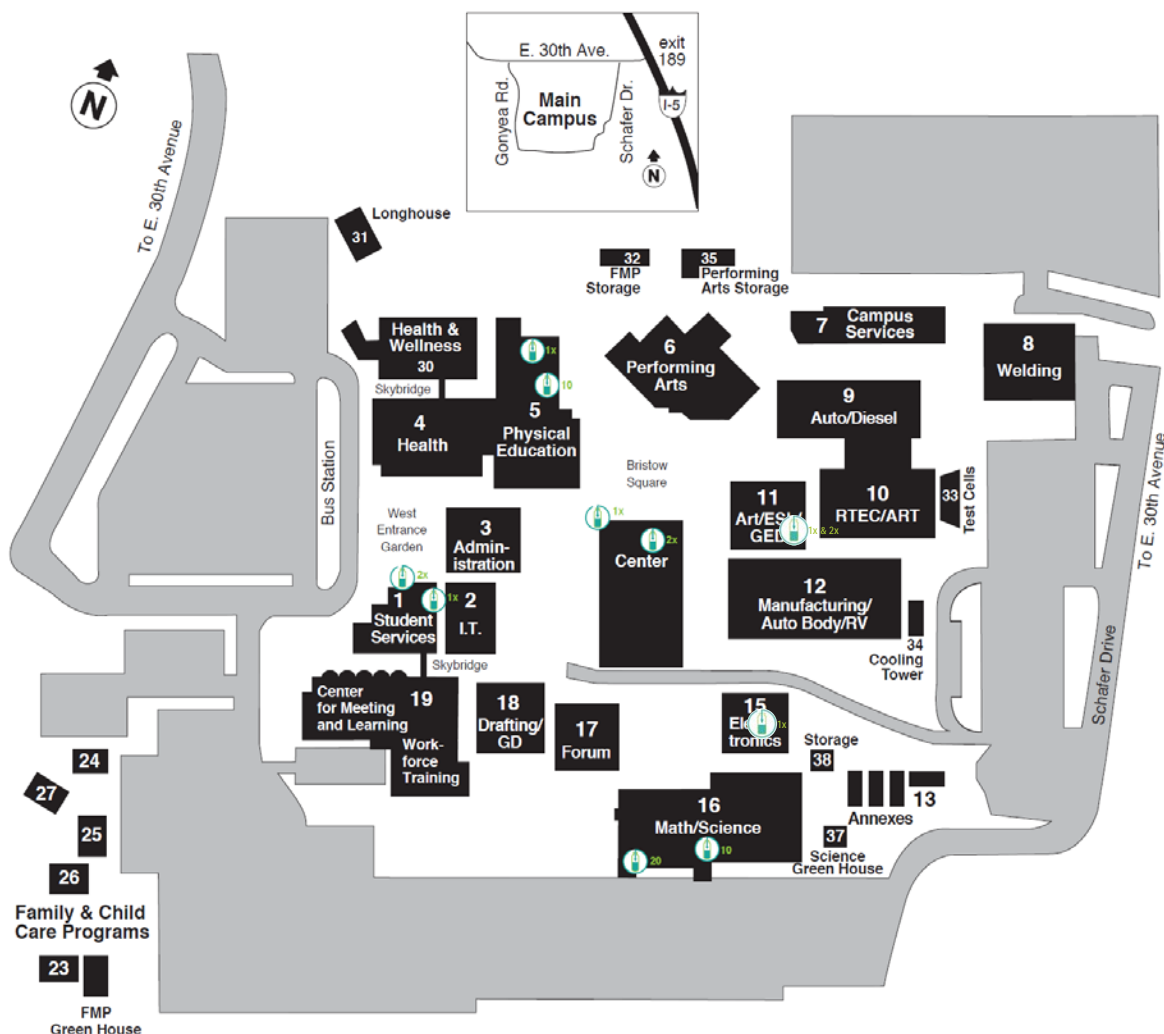

END OF THE PLASTIC ERA

Do you know where to refill your reusable water bottle?

- 10 - 1st floor faucet
- 20 - 2nd floor faucet
- 1x - 1st floor Elkay station
- 2x - 2nd floor Elkay station