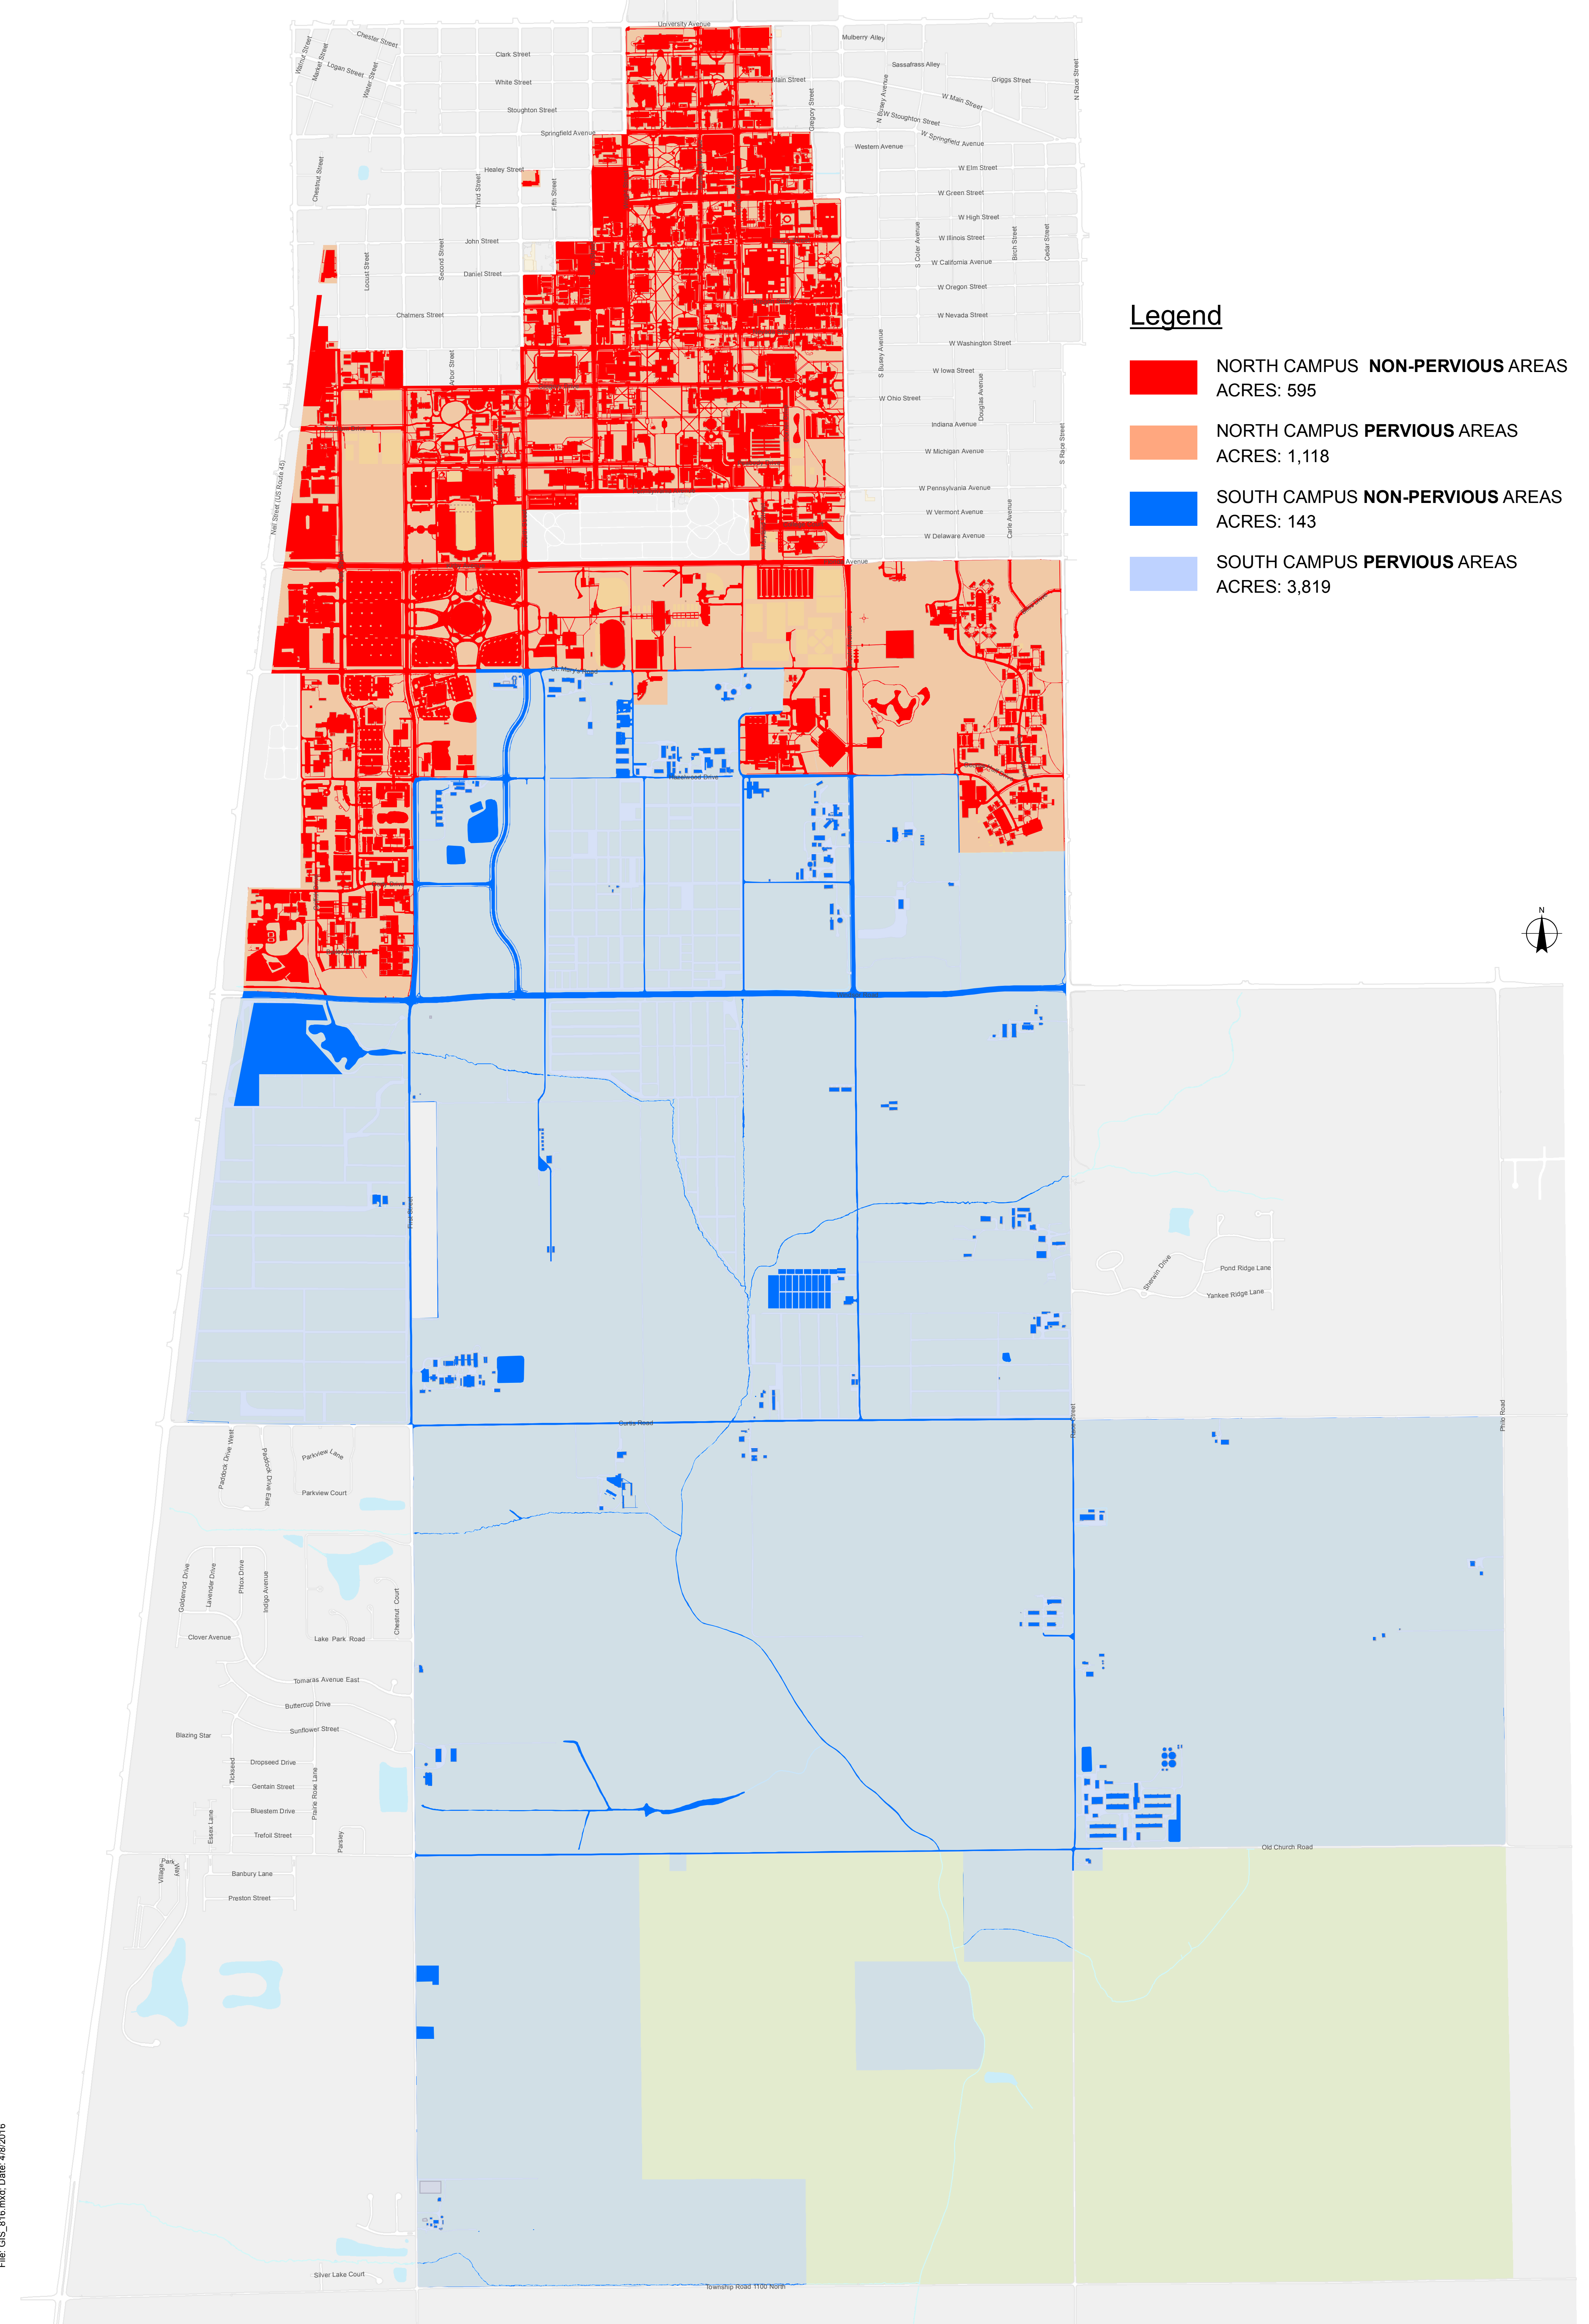

CAMPUS CARBON EMISSIONS MAP

Legend

- NORTH CAMPUS **NON-PERVIOUS** AREAS
ACRES: 595
- NORTH CAMPUS **PERVIOUS** AREAS
ACRES: 1,118
- SOUTH CAMPUS **NON-PERVIOUS** AREAS
ACRES: 143
- SOUTH CAMPUS **PERVIOUS** AREAS
ACRES: 3,819