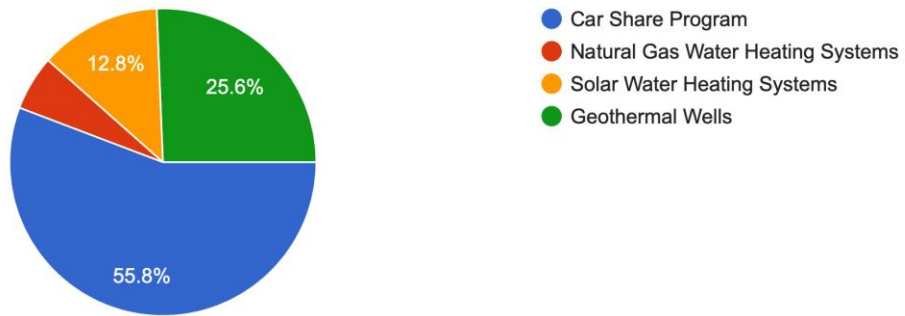

Which of the following features is not present on Catawba's Campus?

156 responses