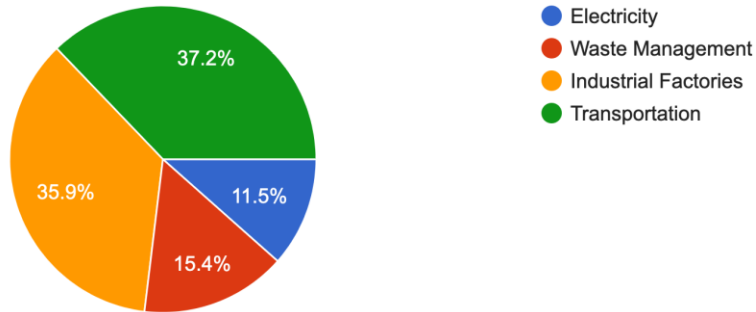

For the State of North Carolina, which sector produces the most carbon emissions?

156 responses