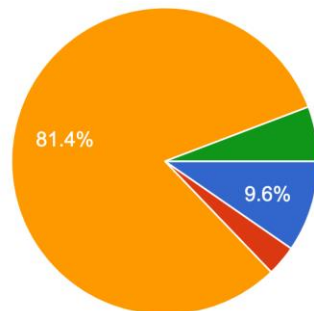

Which resource is used to generate the majority of Catawba College's electricity?

156 responses

- Nuclear
- Coal
- Solar
- Wind

What is a conservation easement?

156 responses

- An agreement an institution makes to slowly reduce food consumption over time
- A right-of-way for a bike path
- A legal agreement that protects wild areas and restricts activities to maintain a natural state
- A legal agreement that allows landowners to harm the natural environment without restriction