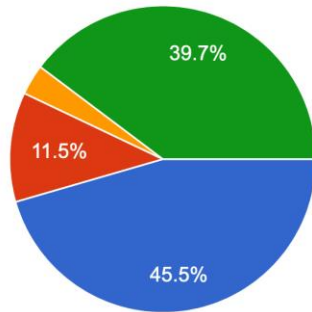

Which of the following is not a greenhouse gas?

156 responses

- Water Vapor
- Methane
- Carbon Dioxide
- Helium

Which food is the most carbon intensive?

156 responses