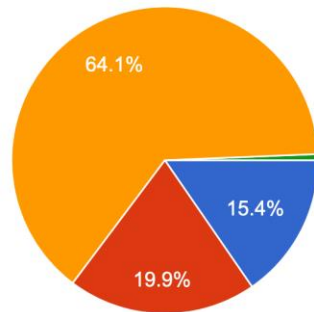

Which resource is used to generate the majority of Catawba College's electricity?

156 responses

- Nuclear
- Coal
- Solar
- Wind

What is a conservation easement?

156 responses

- An agreement an institution makes to slowly reduce food consumption over time
- A right-of-way for a bike path
- A legal agreement that protects wild areas and restricts activities to maintain a natural state
- A legal agreement that allows landowners to harm the natural environment without restriction