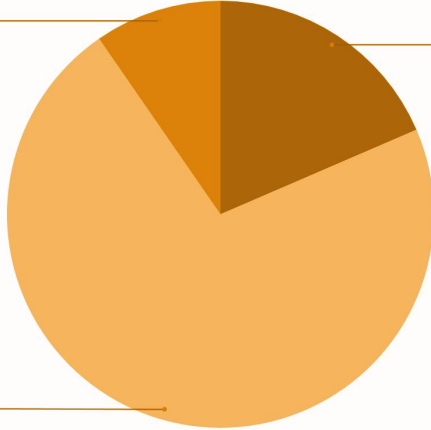

Cohon University Center

Green Space

Bernice Yu
KelliLaurel Mijares
Noah Johnson
Angela Chung

Research

Before taking this survey, were you aware of the CUC Green Space?

Maybe
9.6%

No
18.5%

Yes
71.9%