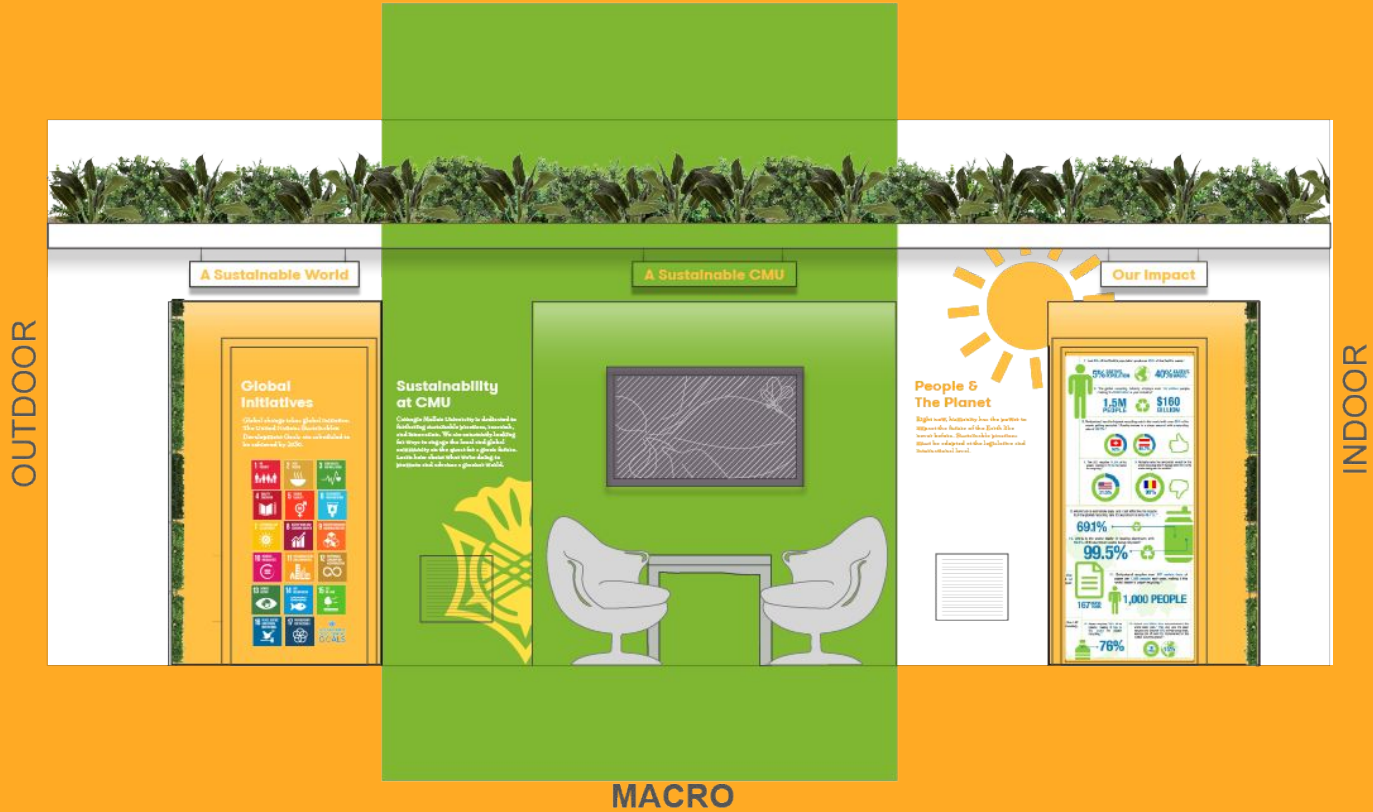

Micro focuses on the individual and the individual's agency to make sustainable decisions.

- Micro Impact Data Visualization
- Recycling Center
- CMU Student Work Exhibition Space

Macro focuses on wider initiatives (local & global), providing context for Micro.

- Macro Impact Data Visualization
- CMU Screen/Office Hours Space
- Global Sustainability Initiatives

Look & Feel

Look & Feel

Color

Typography

GT Walsheim Pro, Bold

Headers

Subheaders

Elevations

Plaques and Awards

Brochure Display

Visualizations

A 3D Perspective

Visualizations

Visualizations

Exterior