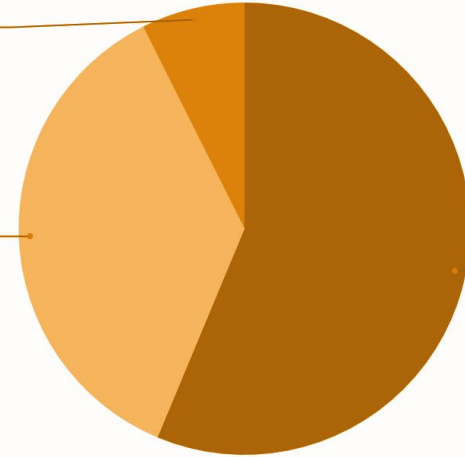

No
18.5%

Yes
71.9%

Have you ever recycled in the Green Space?

Maybe
7.4%