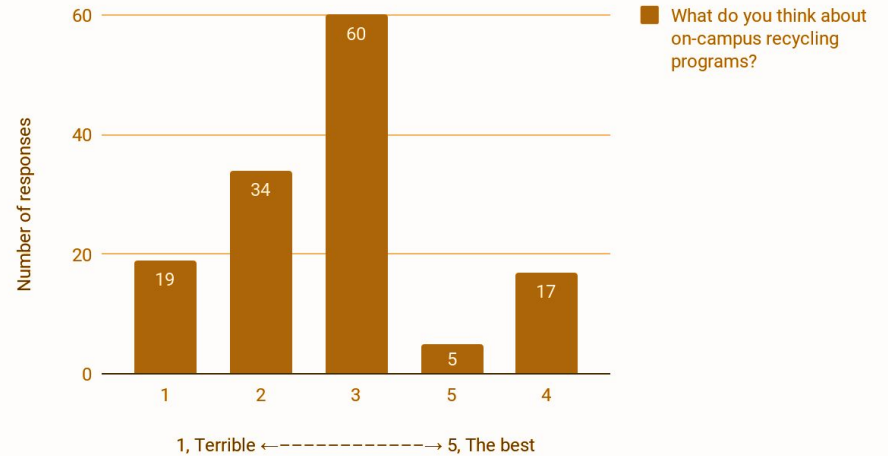

Have you ever recycled in the Green Space?

Maybe
7.4%

Yes
36.3%

No
56.3%

Research

Have you ever made a special trip to the Green Space to recycle?

What do you think about on-campus recycling programs?

Concept

Micro focuses on the individual and the individual's agency to make sustainable decisions.

- Micro Impact Data Visualization
- Recycling Center
- CMU Student Work Exhibition Space

Macro focuses on wider initiatives (local & global), providing context for Micro.