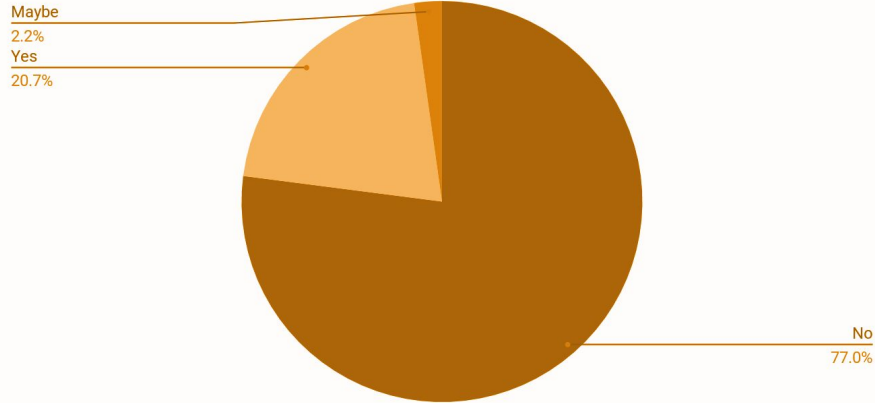

Have you ever recycled in the Green Space?

Maybe
7.4%

Yes
36.3%

No
56.3%

Research

Have you ever made a special trip to the Green Space to recycle?

What do you think about on-campus recycling programs?

Concept

Micro focuses on the individual and the individual's agency to make sustainable decisions.

- Micro Impact Data Visualization
- Recycling Center
- CMU Student Work Exhibition Space

Macro focuses on wider initiatives (local & global), providing context for Micro.