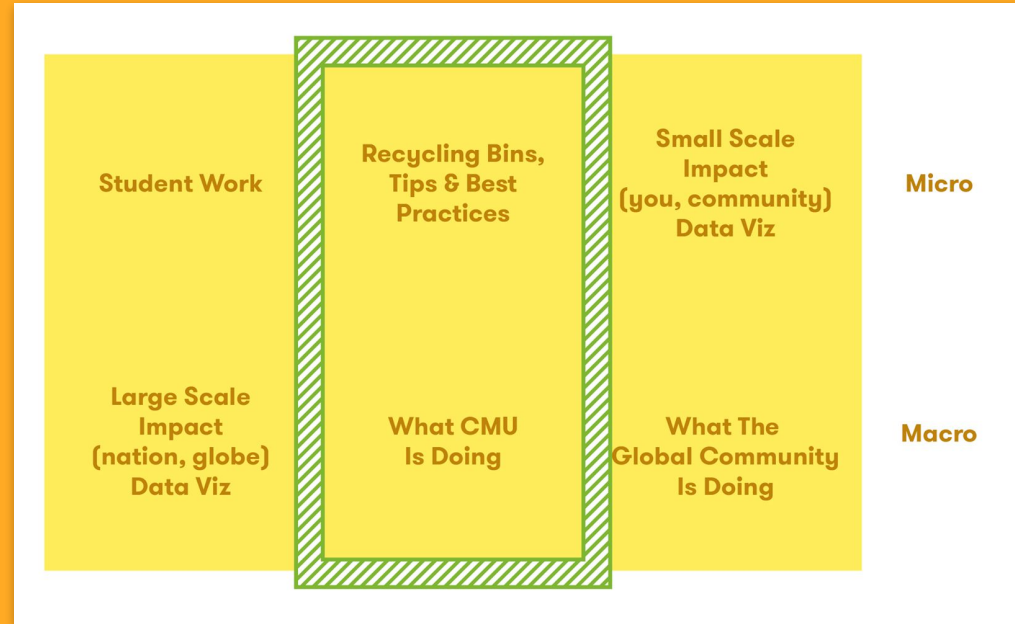

Concept

Micro focuses on the individual and the individual's agency to make sustainable decisions.

- Micro Impact Data Visualization
- Recycling Center
- CMU Student Work Exhibition Space

Macro focuses on wider initiatives (local & global), providing context for Micro.

- Macro Impact Data Visualization
- CMU Screen/Office Hours Space
- Global Sustainability Initiatives