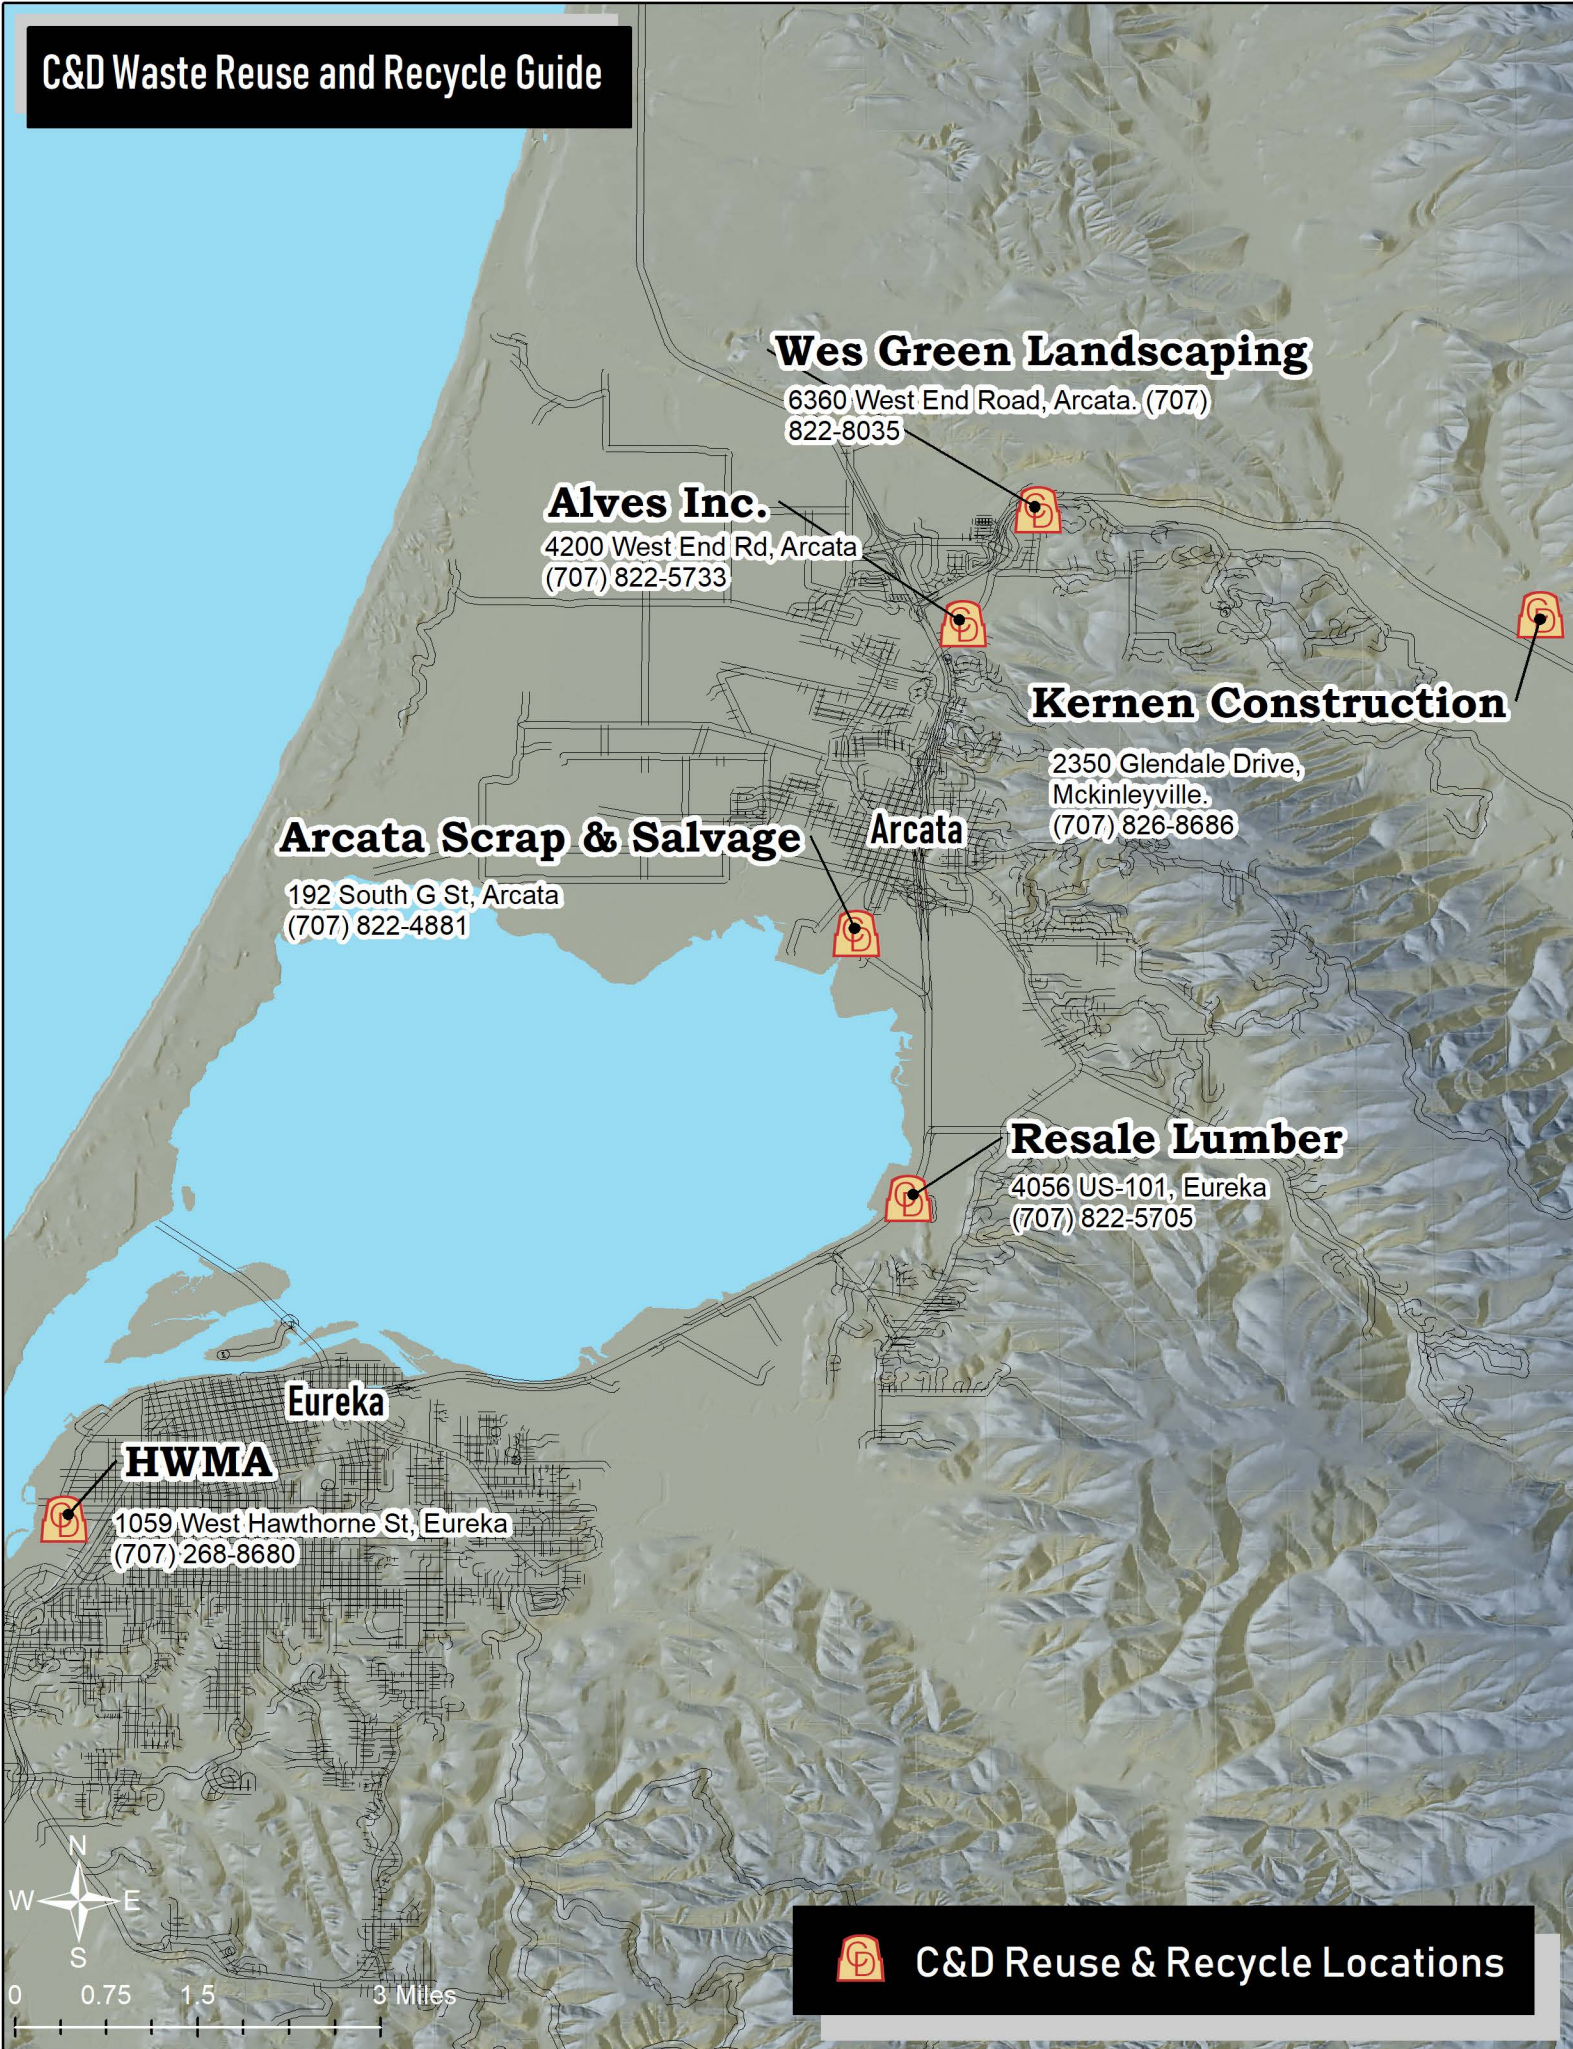

C&D Waste Reuse and Recycle Guide

Wes Green Landscaping

6360 West End Road, Arcata. (707) 822-8035

Alves Inc.

4200 West End Rd, Arcata
(707) 822-5733

Arcata Scrap & Salvage

192 South G St, Arcata
(707) 822-4881

Kernen Construction

2350 Glendale Drive,
Mckinleyville.
(707) 826-8686

Resale Lumber

4056 US-101, Eureka
(707) 822-5705

Eureka

HWMA

1059 West Hawthorne St, Eureka
(707) 268-8680

C&D Reuse & Recycle Locations