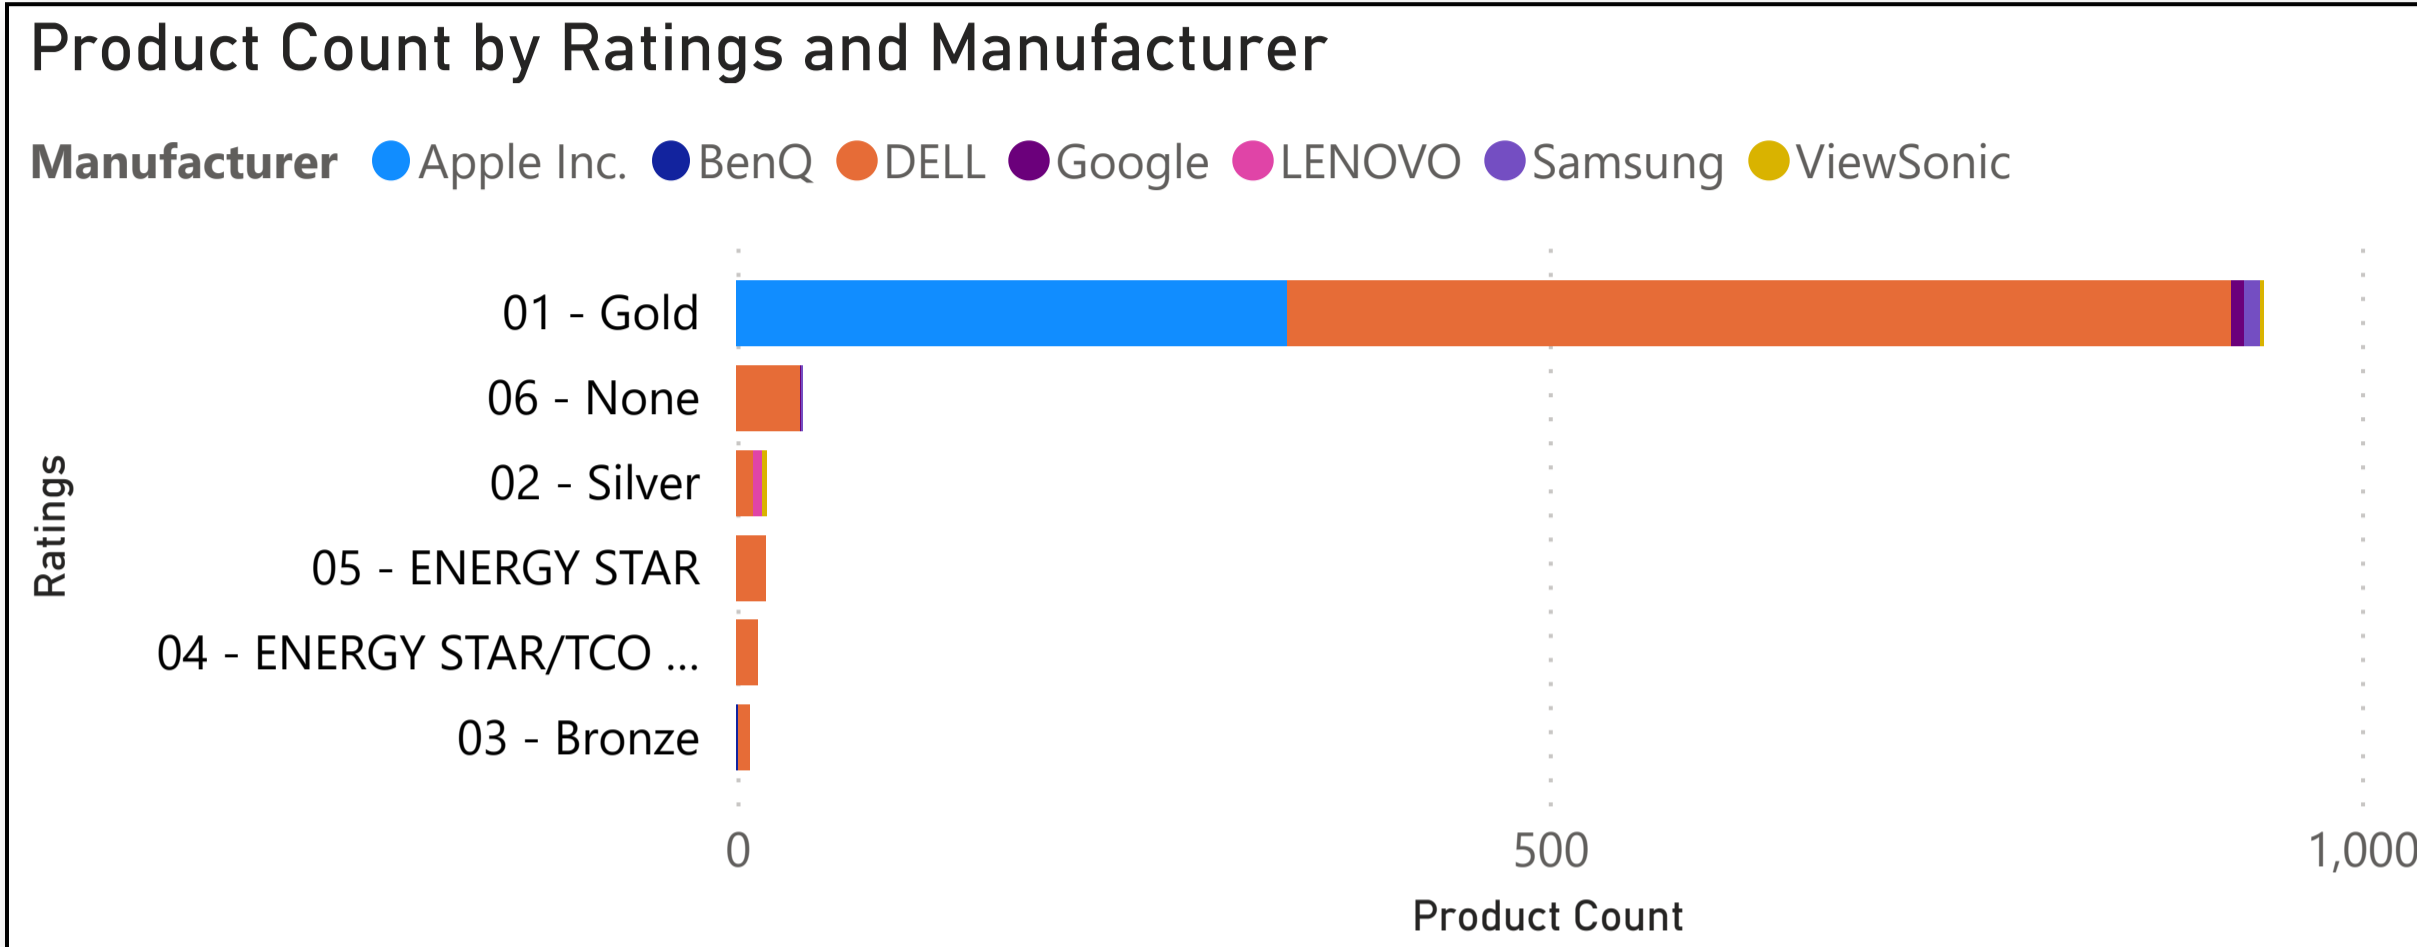

Humber College EPEAT Report (2021-2022)