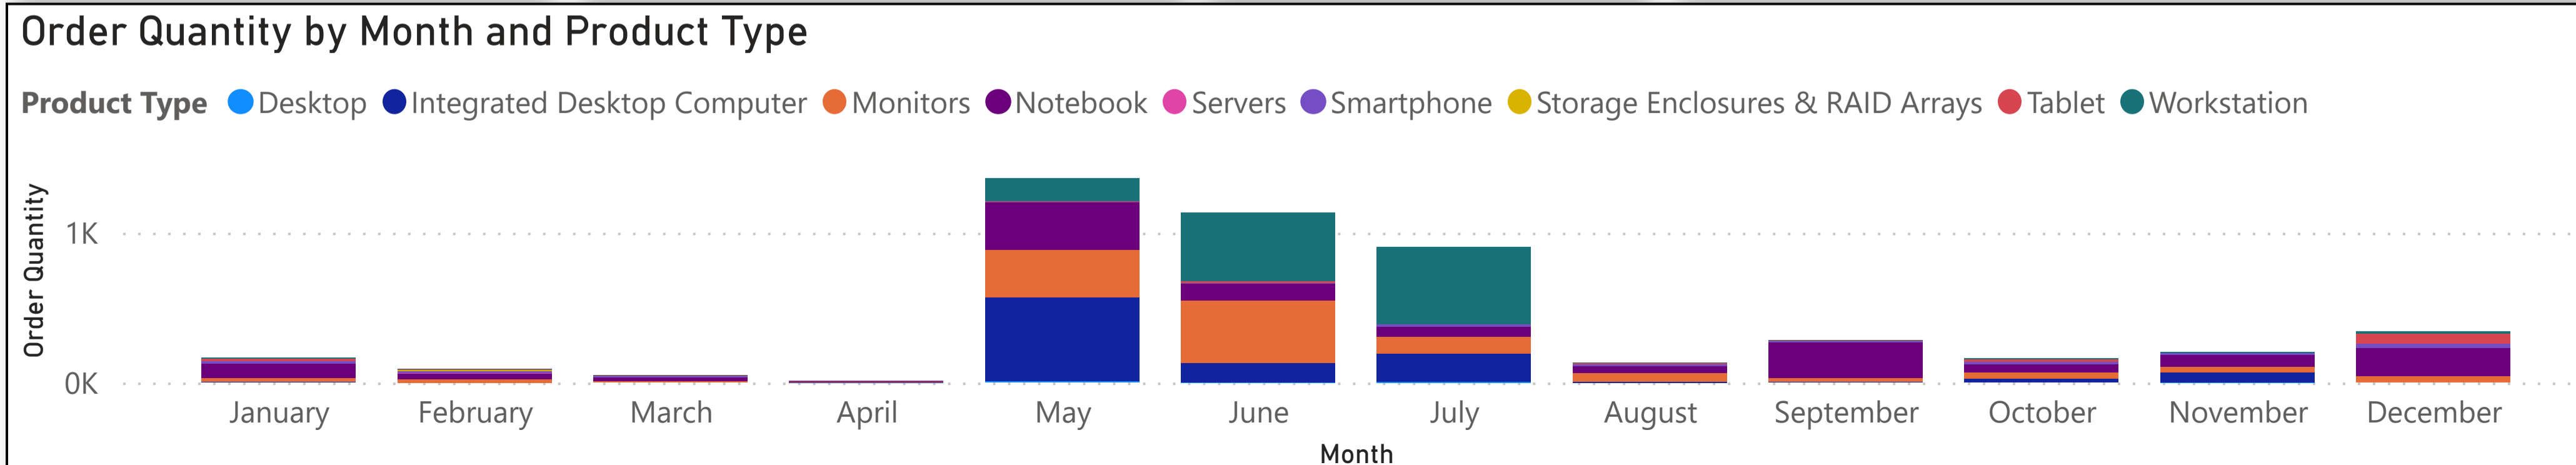

Ratings

01 - Gold
02 - Silver
03 - Bronze
04 - ENERGY STAR/TCO Certified
<b>Total</b>

Ratings

01 - Gold
02 - Silver
03 - Bronze
04 - ENERGY STAR/TCO Certified
<b>Total</b>

Month	Total Spend
December	559,167.35
November	327,781.81
October	269,422.69
September	610,829.74
August	146,152.21
July	1,804,754.24
June	1,376,733.51
May	2,282,181.51
April	17,136.89
March	79,487.77
February	4,384,707.59
January	284,721.87
<b>Total</b>	<b>12,143,077.18</b>