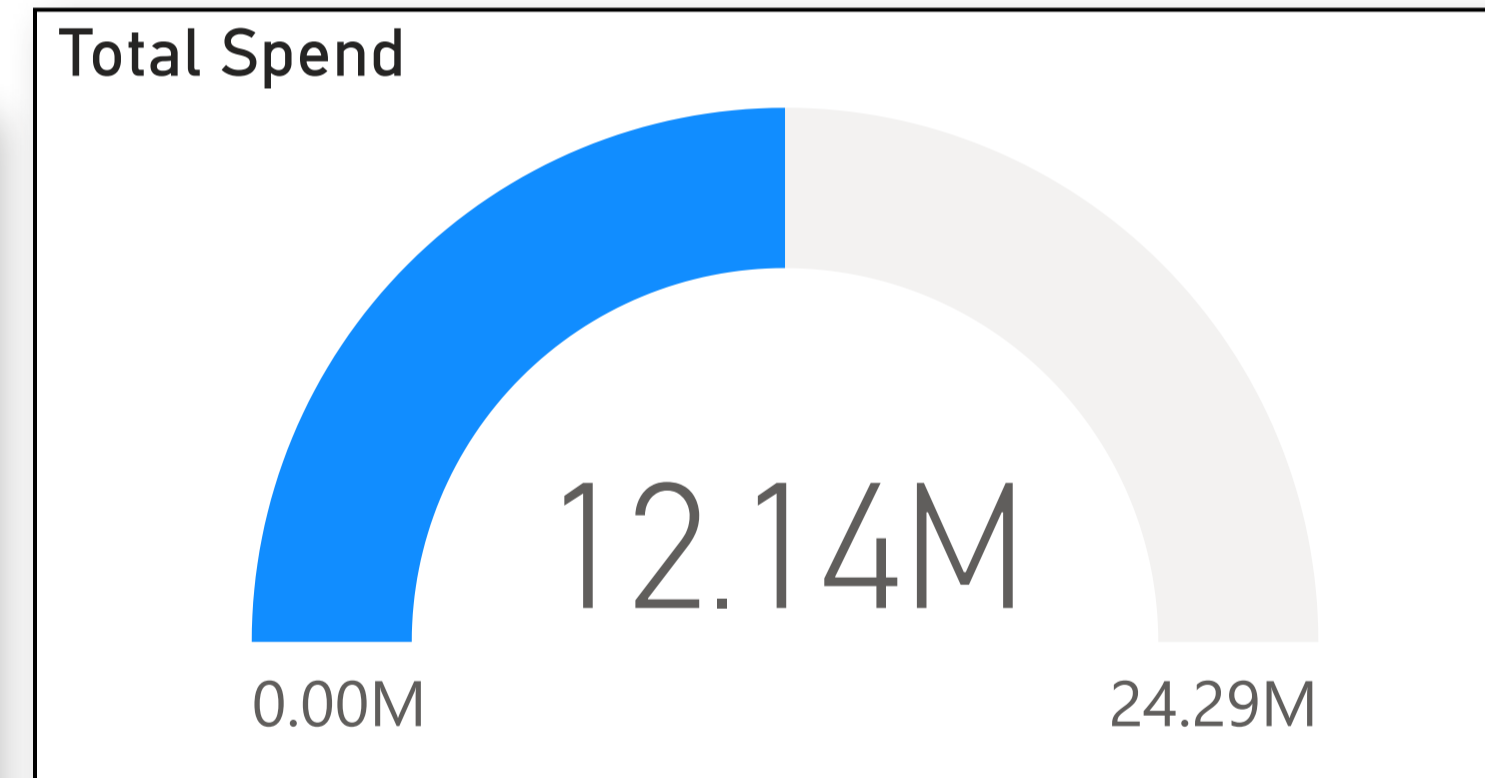

Ratings

01 - Gold
02 - Silver
03 - Bronze
04 - ENERGY STAR/TCO Certified
<b>Total</b>

Ratings

01 - Gold
02 - Silver
03 - Bronze
04 - ENERGY STAR/TCO Certified
<b>Total</b>

Month	Total Spend
December	559,167.35
November	327,781.81
October	269,422.69
September	610,829.74
August	146,152.21
July	1,804,754.24
June	1,376,733.51
May	2,282,181.51
April	17,136.89
March	79,487.77
February	4,384,707.59
January	284,721.87
<b>Total</b>	<b>12,143,077.18</b>