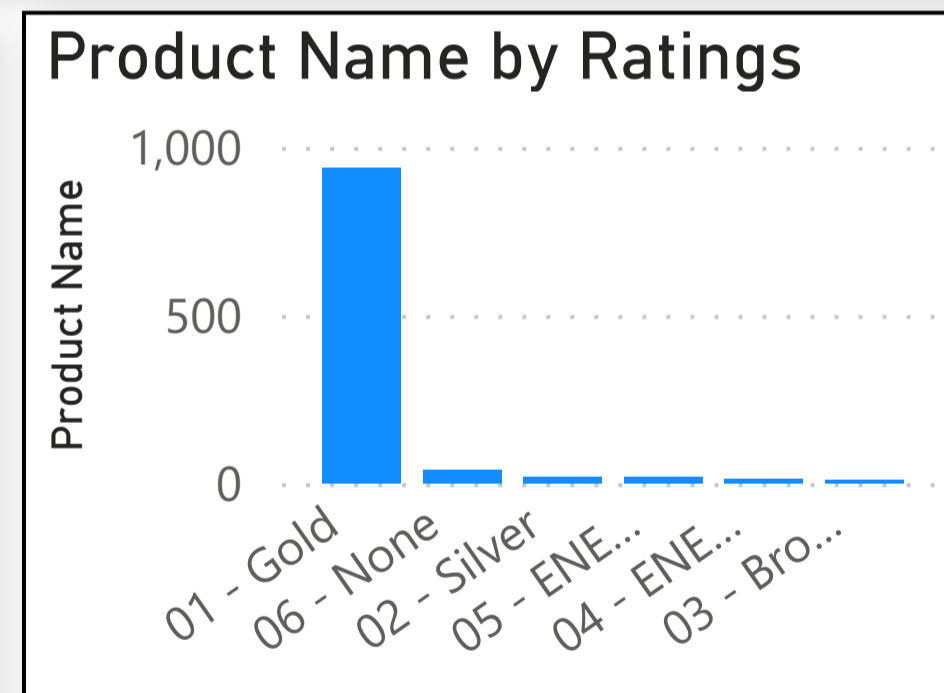

Ratings

01 - Gold
02 - Silver
03 - Bronze
04 - ENERGY STAR/TCO Certified
<b>Total</b>

Ratings

01 - Gold
02 - Silver
03 - Bronze
04 - ENERGY STAR/TCO Certified
<b>Total</b>

Month	Total Spend
December	559,167.35
November	327,781.81
October	269,422.69
September	610,829.74
August	146,152.21
July	1,804,754.24
June	1,376,733.51
May	2,282,181.51
April	17,136.89
March	79,487.77
February	4,384,707.59
January	284,721.87
<b>Total</b>	<b>12,143,077.18</b>