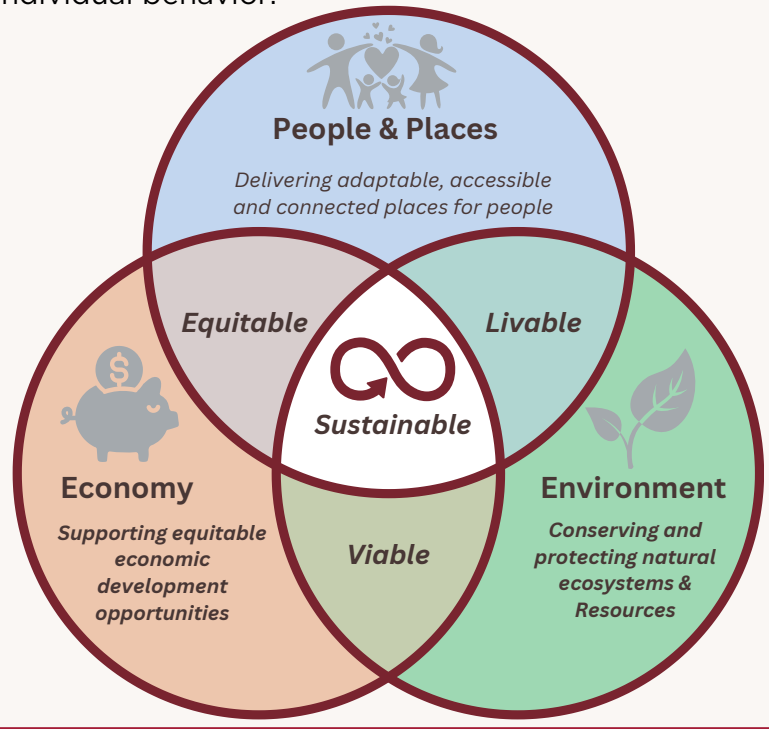

CAMPUS SUSTAINABILITY

MISSION STATEMENT

"We will investigate, develop and promote sustainability in our research and curriculum, administrative and facilities operations, campus community and other communities to which we belong, as well as in our individual behavior."

Since 2015, the college has been among select institutions recognized for effective campus forest management and conservation goal engagement.

92%

of students engage in community service each year.

Muhlenberg currently holds a silver ranking in The Sustainability Tracking, Assessment & Rating System™ (STARS®).

COMMUNITY CONNECTIONS

Learn more about life in the Lehigh Valley and support local businesses.

Please Recycle this paper

COLLABORATION

Have an idea for a sustainability campus initiative? Let us know how we can help.