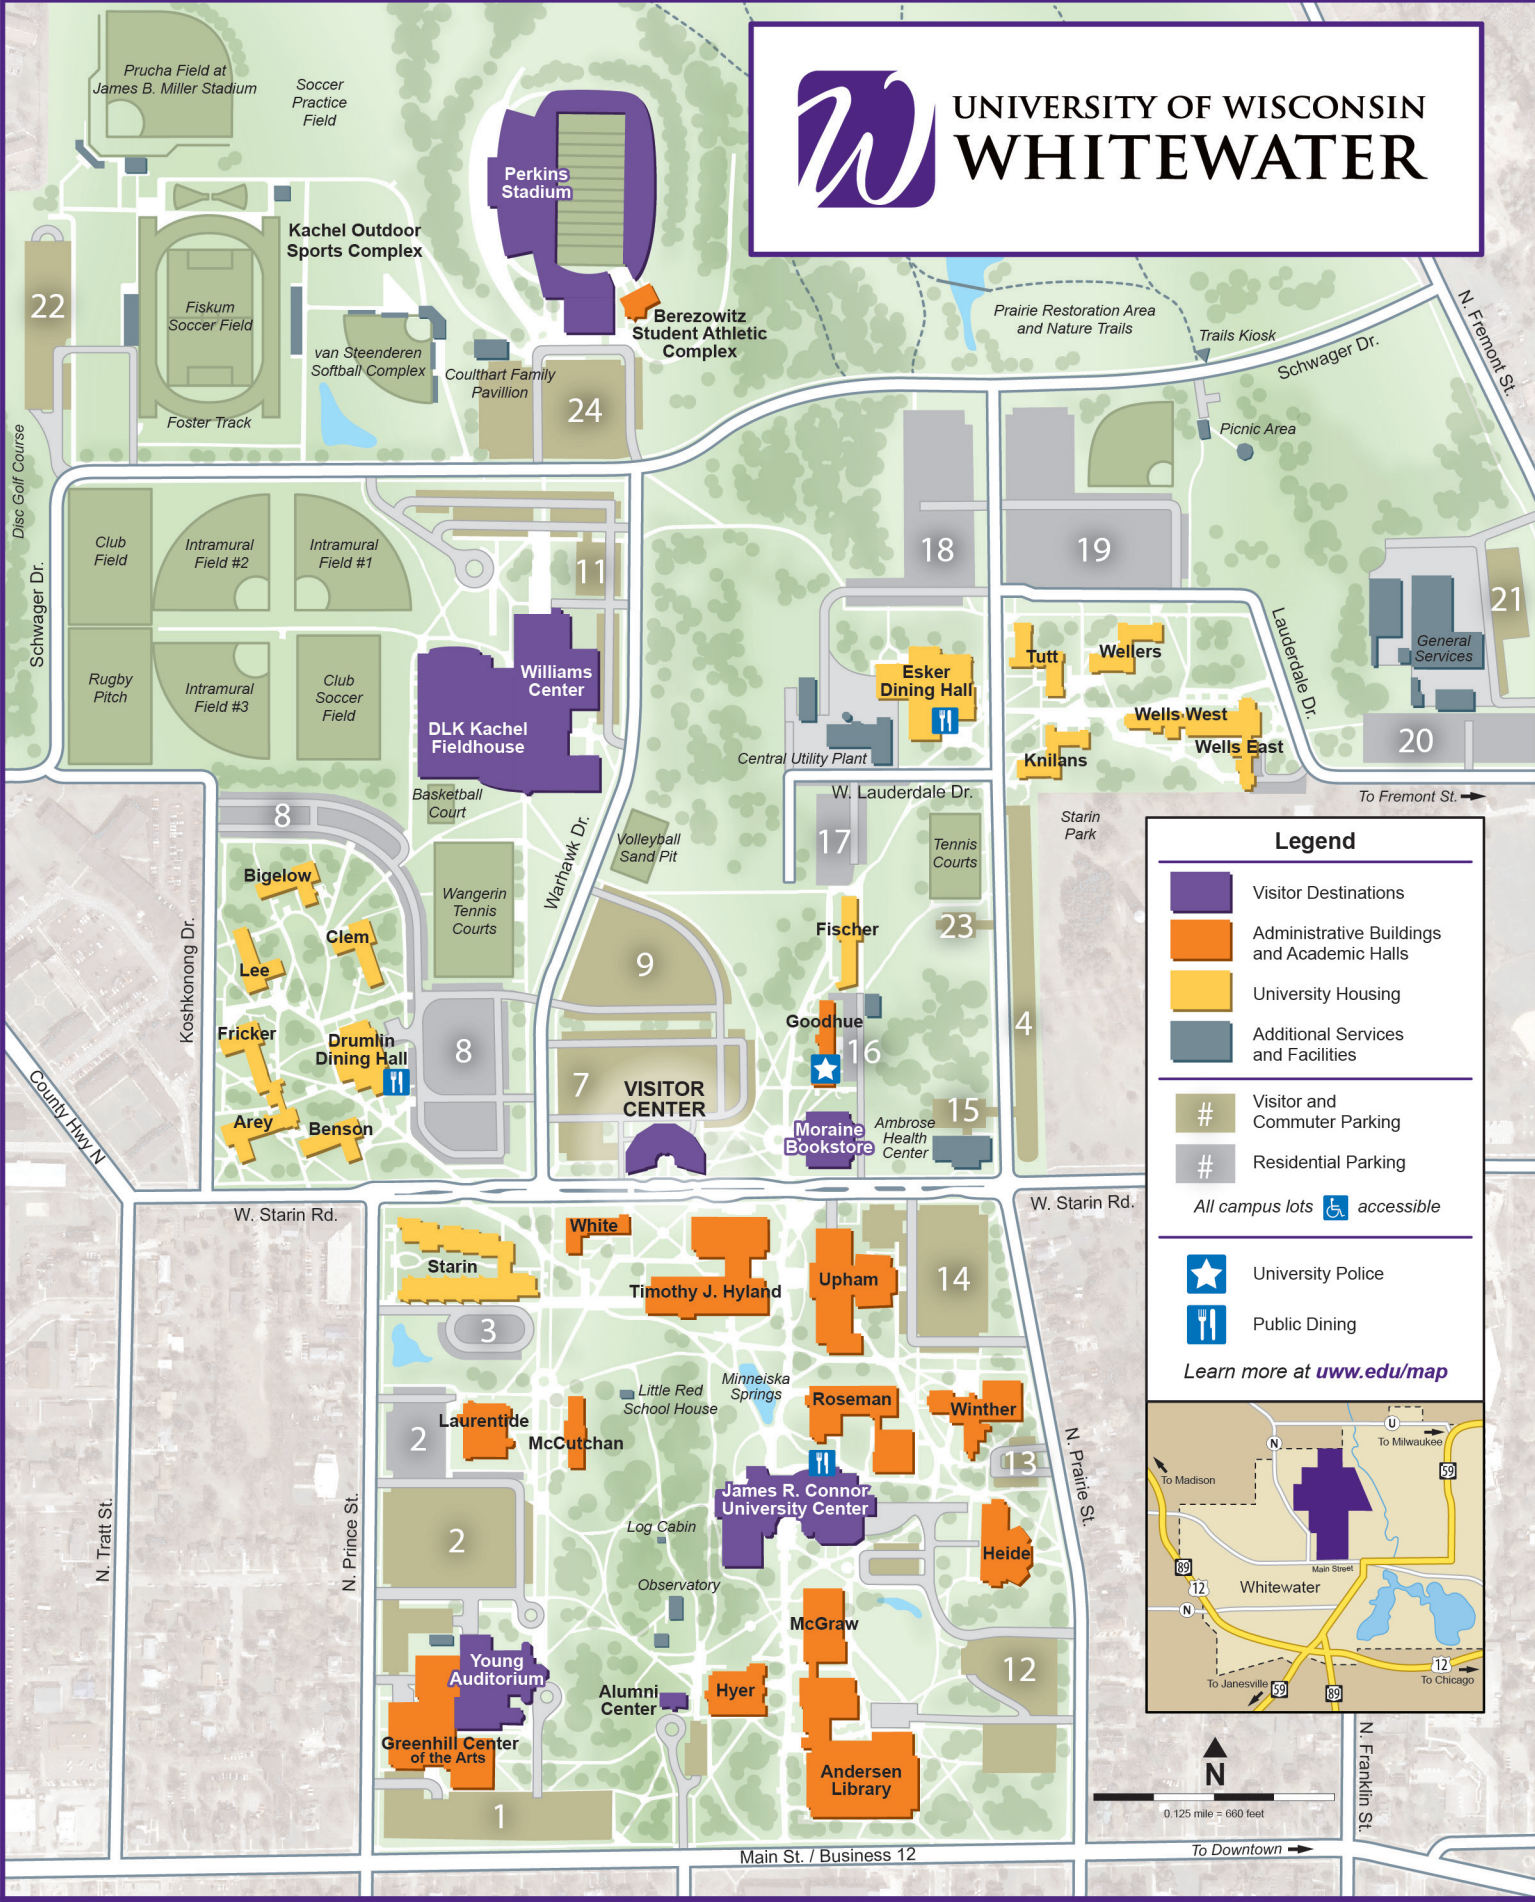

# UNIVERSITY OF WISCONSIN WHITEWATER

### Legend

- Visitor Destinations
  - Administrative Buildings and Academic Halls
  - University Housing
  - Additional Services and Facilities
  - Visitor and Commuter Parking
  - Residential Parking
- All campus lots accessible

- University Police
- Public Dining

Learn more at [uww.edu/map](http://uww.edu/map)

To Downtown →