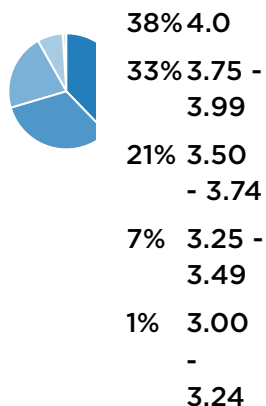

Menu Account

Call

Cart

Admissions

- Overview
- GPA Breakdown
- SAT & ACT Test Scores
- Testing Policies
- Deadlines
- Other Admission Factors
- Selectivity Rating

Admissions

Overview

Applicants: **3,676**   Acceptance Rate: **18%**
Average HS GPA: **3.93**

GPA Breakdown

Need to boost your grades? We can help.

[Learn More](#)

SAT & ACT Test Scores

SAT Evidence-Based Reading and Writing	SAT Math 25th-75th percentile (enrolled students)	SAT Composite Scores 25th-75th percentile	ACT Composite Scores 25th-75th percentile

- Least Religious Students #7
- LGBTQ-Friendly #8
- Most Active Student Government #11
- Most Engaged in Community Service #18
- Most Liberal Students #6
- Most Politically Active Students #2
- Reefer Madness #2
- Top 20 Best Schools for Making an Impact (Private Schools) #1
- Top 50 Green Colleges #36
- Town-Gown Relations are Great #23

Students Also View

- Bard College
- Boston University

[Read More](#)