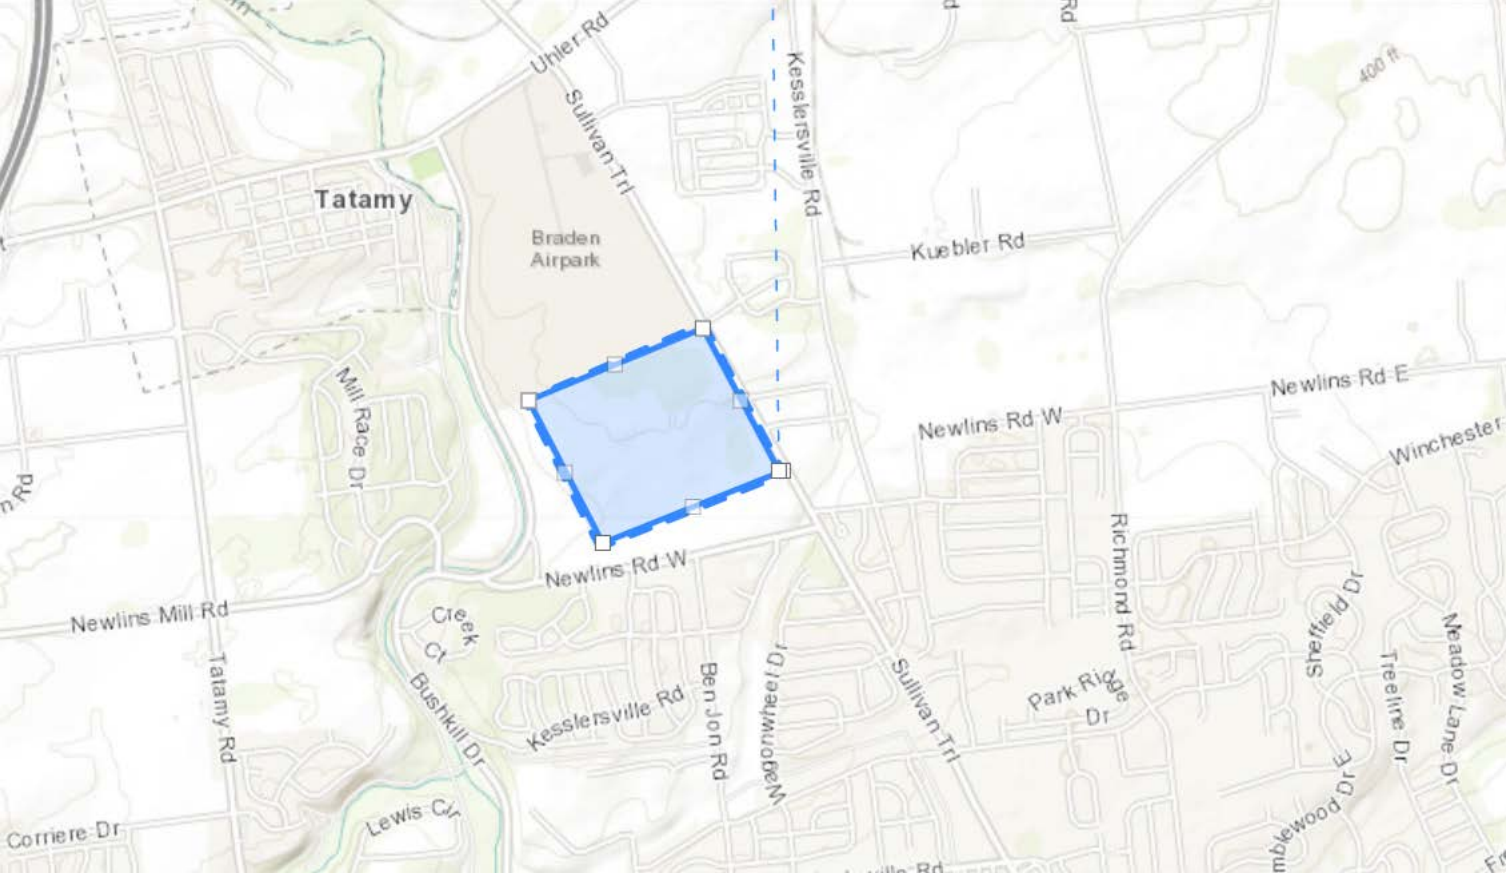

Morrison Ave

W Lafayette St

W Burke St

W Monroe St

PENNSYLVANIA
NEW JERSEY

400 ft

200 ft

Easton Cemetery

Lafayette College

Bushkill Creek

Phillipsburg

Jackson St
Vine St

Stair St

Bushkill St

Garden St

Inside Way

611

N 10th St
N 9th St
N 8th St
Sassafras St
N Locust St

N 1st St
N 2nd St
N 3rd St
N 4th St
N 5th St
N 6th St
N 7th St
N 8th St
N 9th St
N 10th St

Phillipsburg

Tatamy

Braden
Airpark

Mill Race Dr

Newlins Rd W

Corriere Dr

Amblewood Dr E

Treeline Dr

Meadow Lane Dr

400 ft