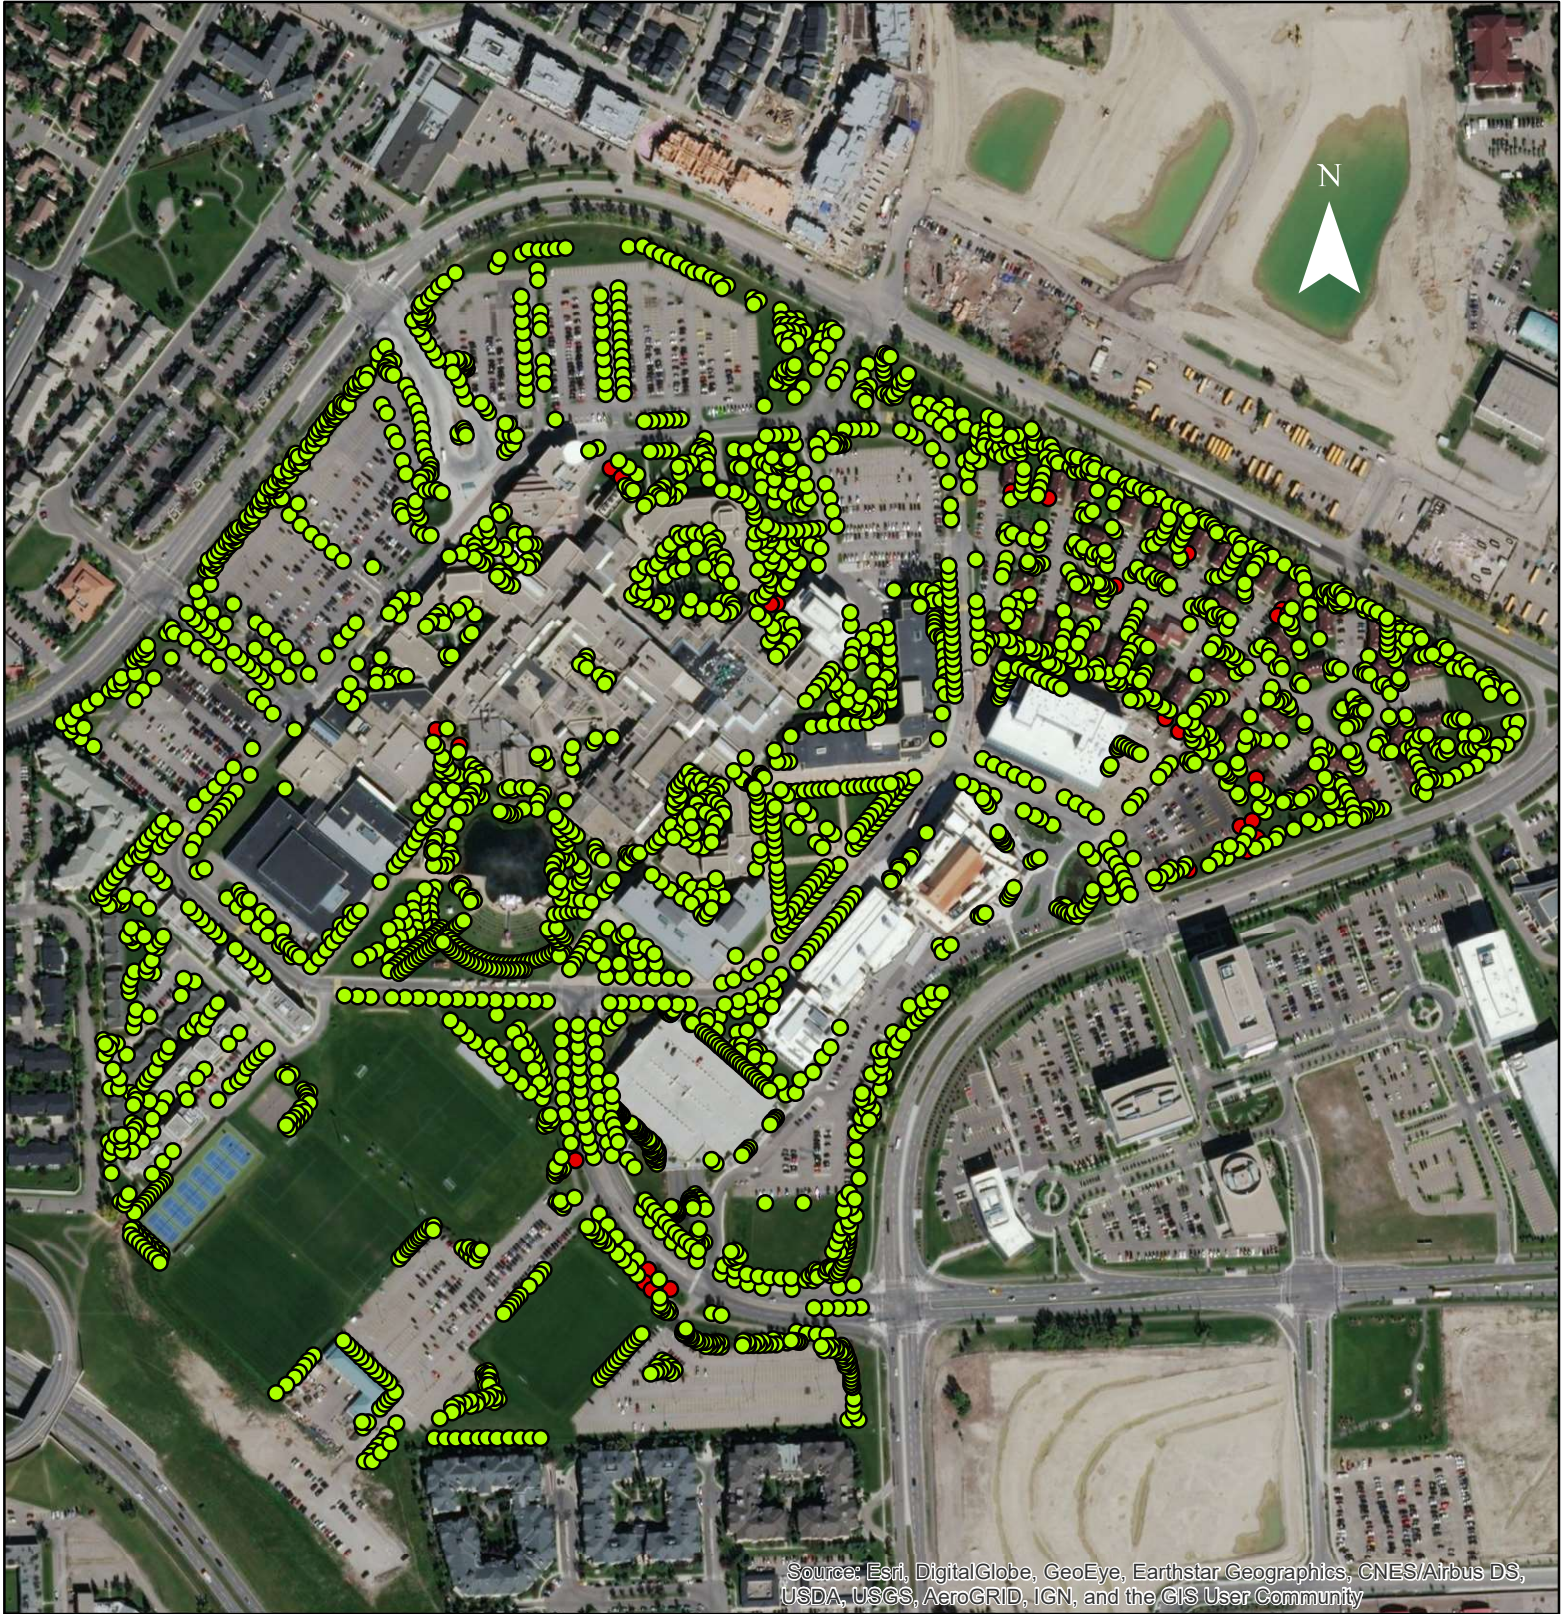

# MOUNT ROYAL UNIVERSITY Tree Locations - 2017

Source: Esri, DigitalGlobe, GeoEye, Earthstar Geographics, CNES/Airbus DS, USDA, USGS, AeroGRID, IGN, and the GIS User Community

- Trees 2017
- Trees Removed 2017

Coordinate System: NAD 1983 UTM Zone 11N  
Scale: 1:5,000