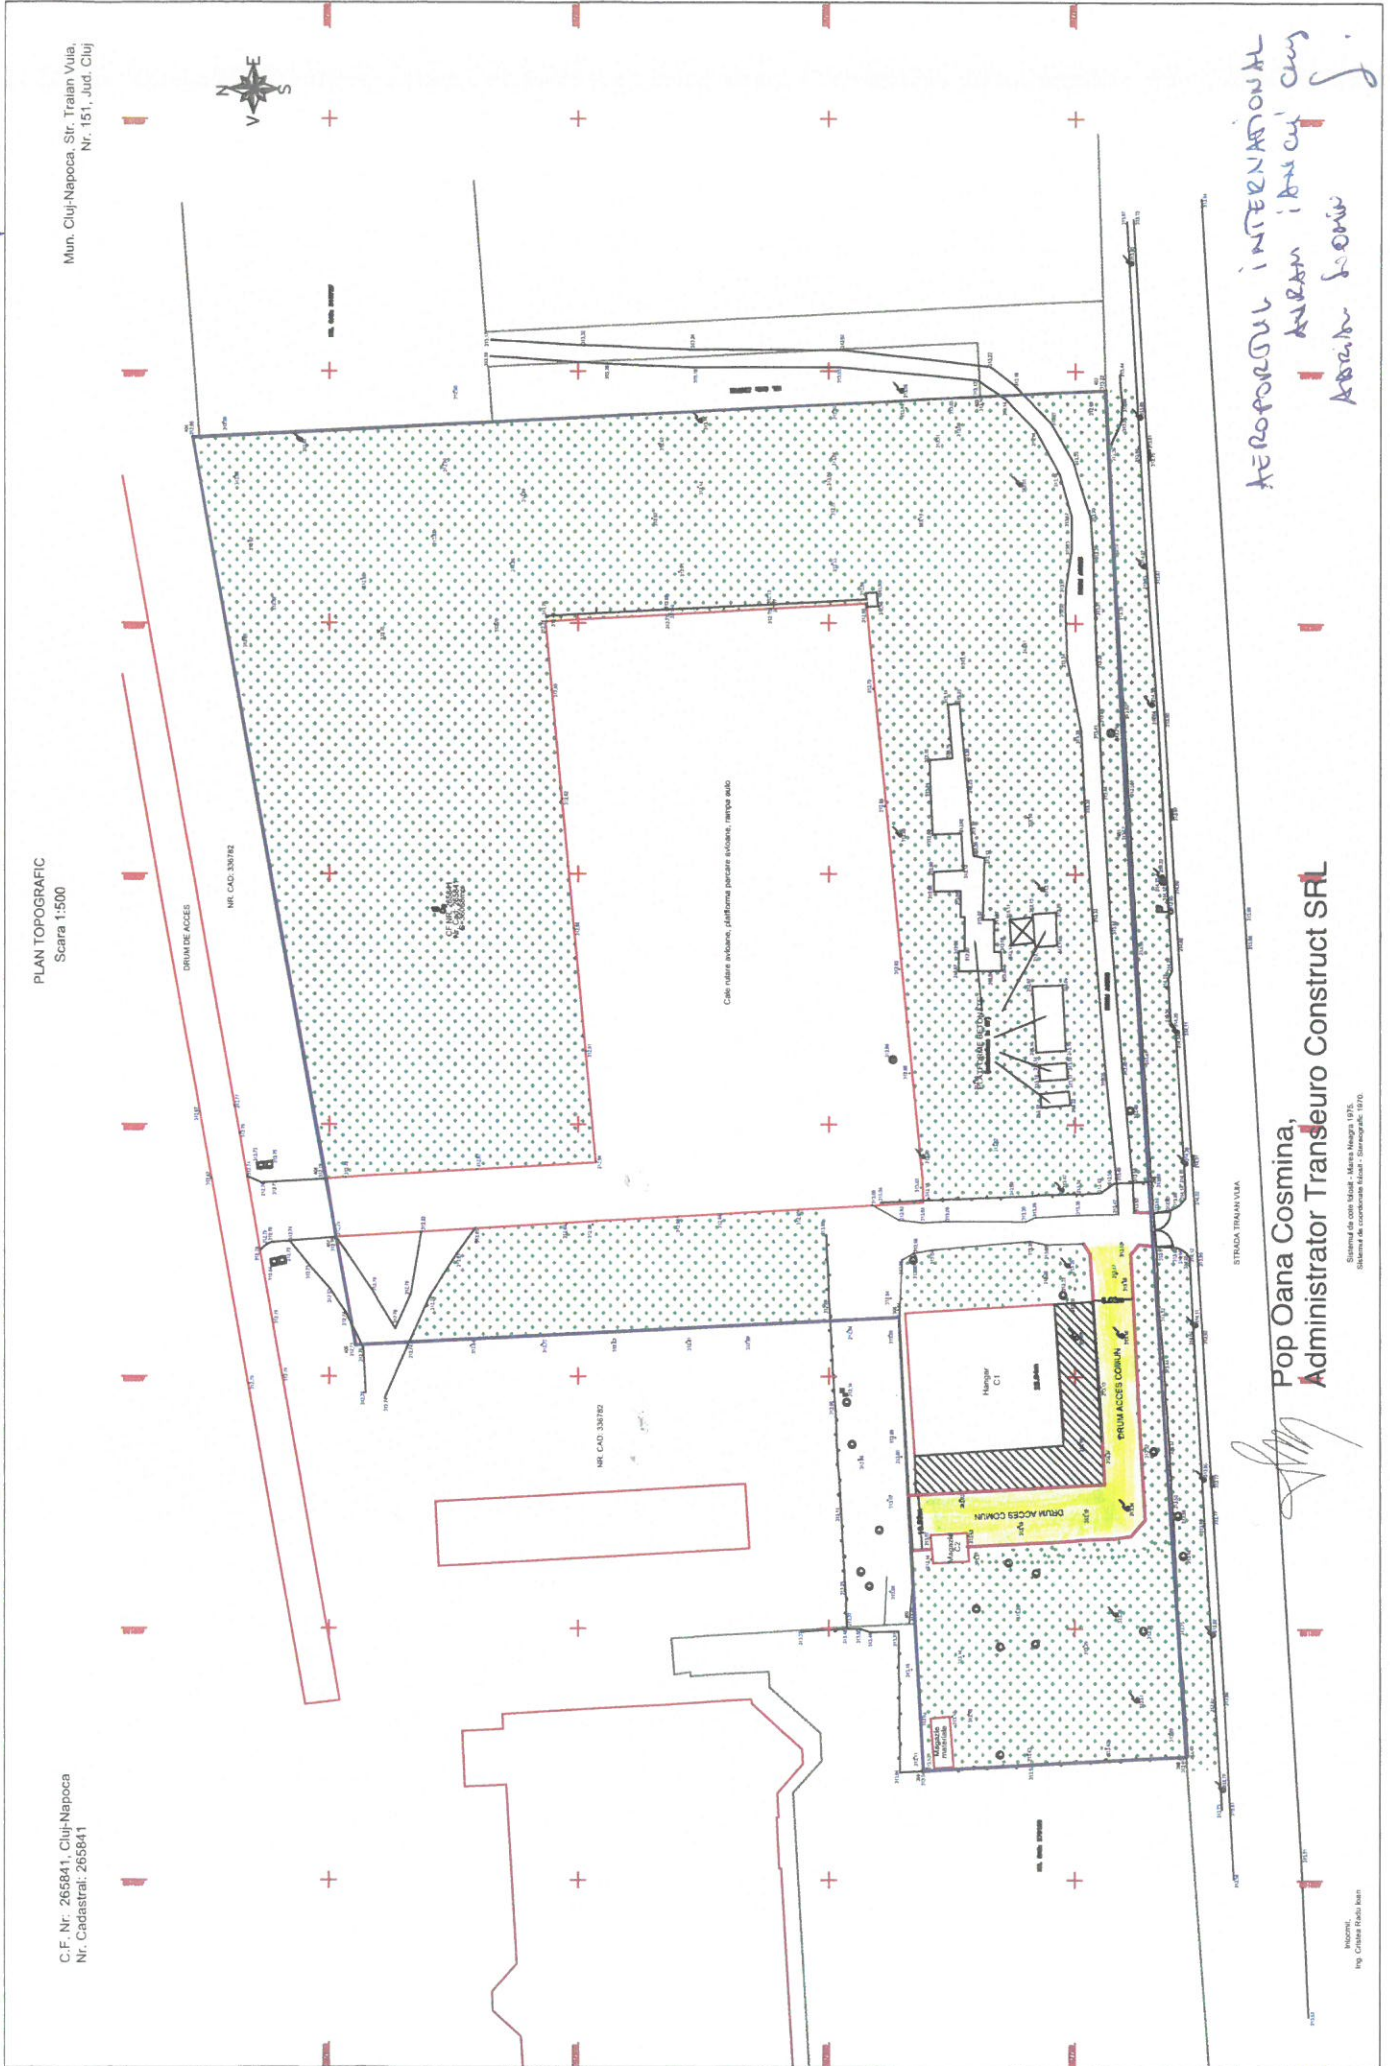

ANEXA
LA Act - - / 2026

AEROPORTUL INTERNATIONAL
AEROM IANCU CLUJ
Admin. Serviciu

Pop Oana Cosmina,
Administrator Transeuro Construct SRL

[Handwritten Signature]

[Handwritten Signature]