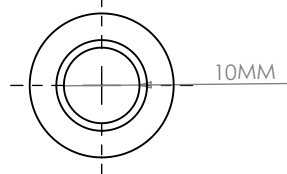

Fitment: 2014-2017.5 RZR XP/TURBO/RS1

RZR RADIUS ROD ASSEMBLY SMALL BOLT NON-ADJUSTABLE

Big Uniball Bushing

Chassis Side

Big Uniball Bushing

Small Uniball Bushing

Spindle Side

Small Uniball Bushing