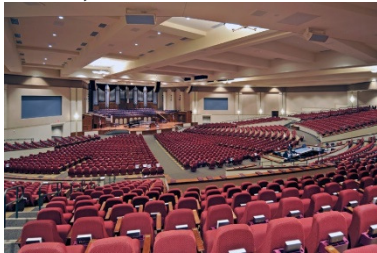

6:15 arrive at this church

walk in, and find a seat in the worship center

6:30 watch a training video

6:45 walk to a different area, wash hands and put on a hair net

7 p.m. walk to another room and scoop ingredients into a bag