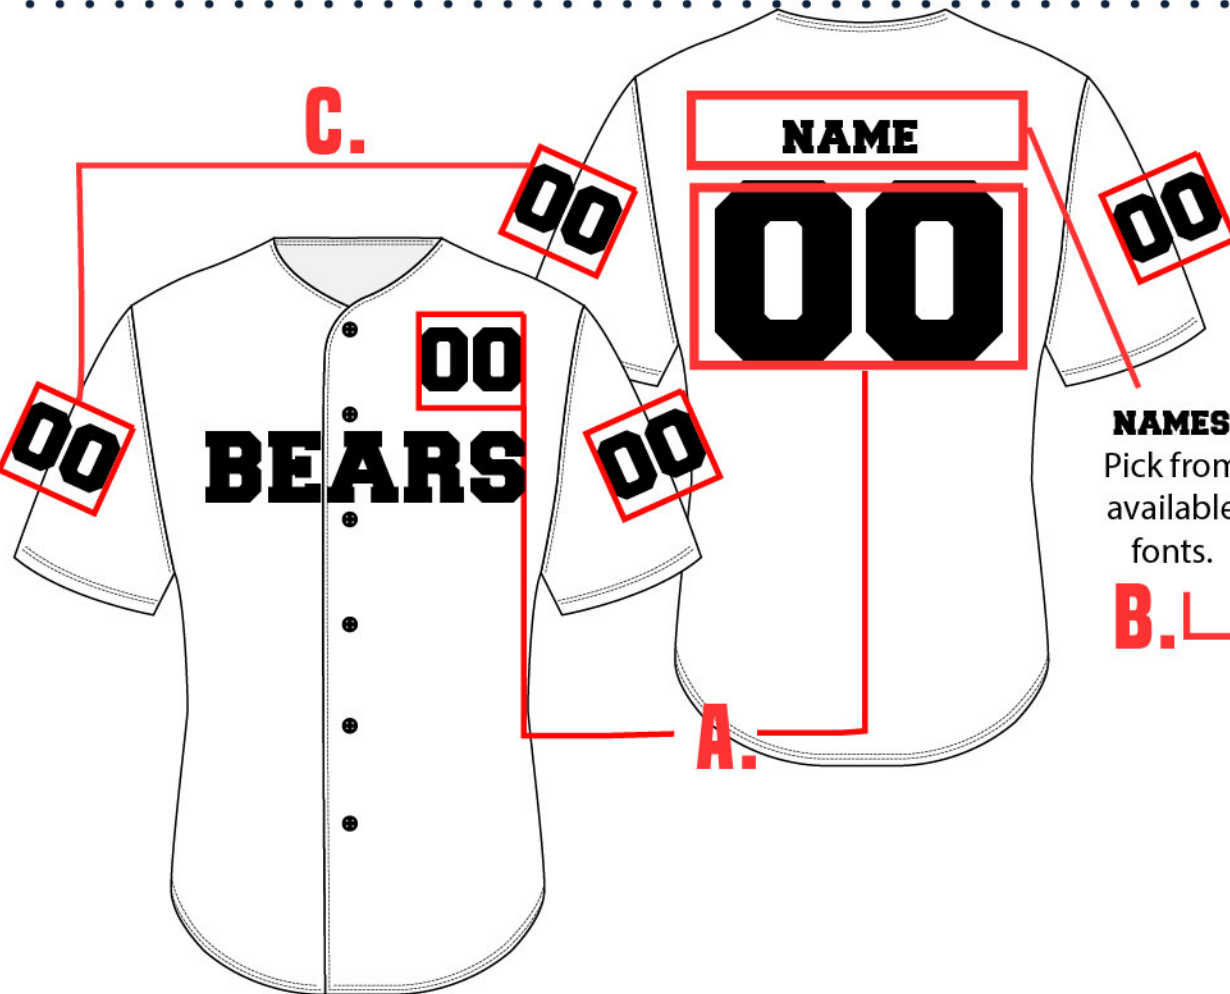

STARTING A FULL CUSTOM REQUEST

1. PICK THE STYLE
  CHOOSE A DESIGN FROM ALL STYLES (OR SEND YOUR OWN)
2. AREAS TO CUSTOMIZE
  SEE BELOW

A. LARGE FRONT AND OR BACK NUMBER   B. NAMES ON BACK   C. NUMBERS ON ARMS