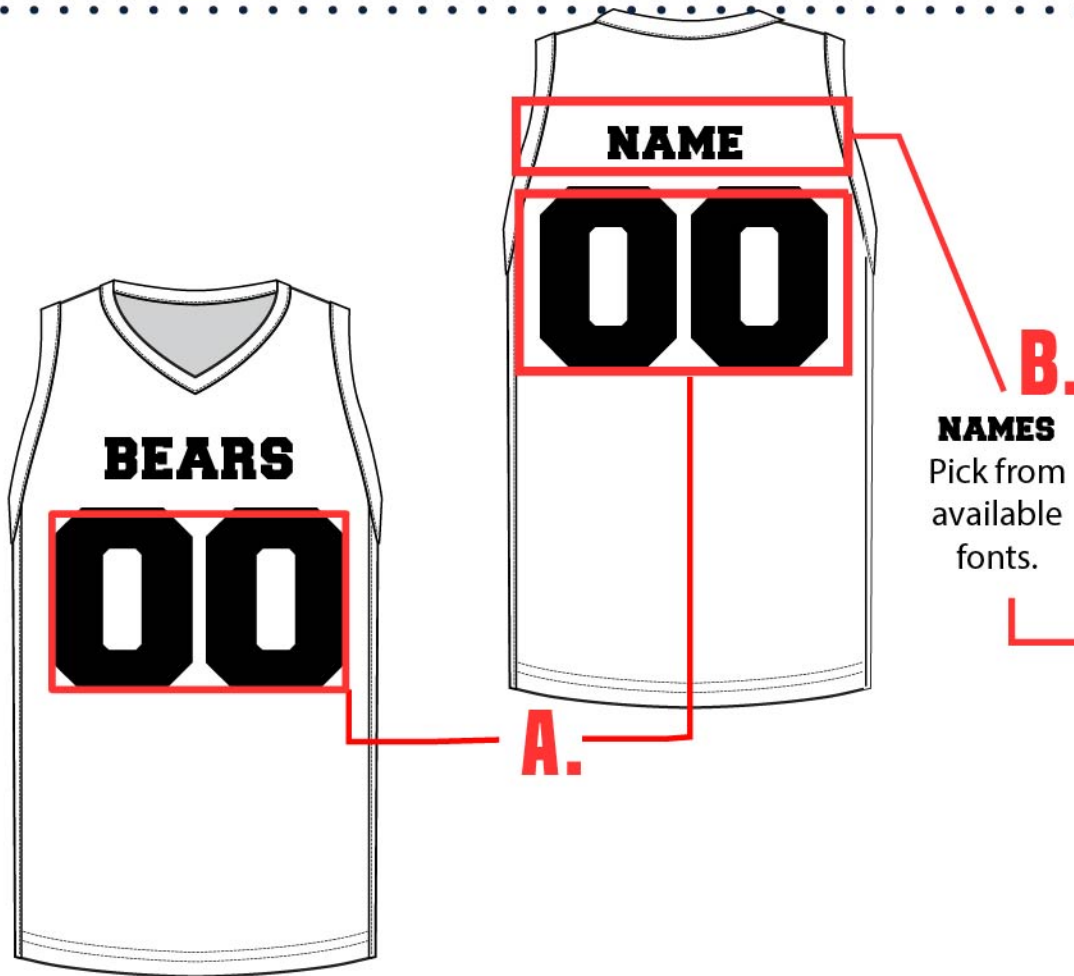

STARTING A FULL CUSTOM REQUEST

1. PICK THE STYLE
  CHOOSE A DESIGN FROM ALL STYLES (OR SEND YOUR OWN)
2. AREAS TO CUSTOMIZE
  SEE BELOW

A. LARGE FRONT AND OR BACK NUMBER B. NAMES ON BACK