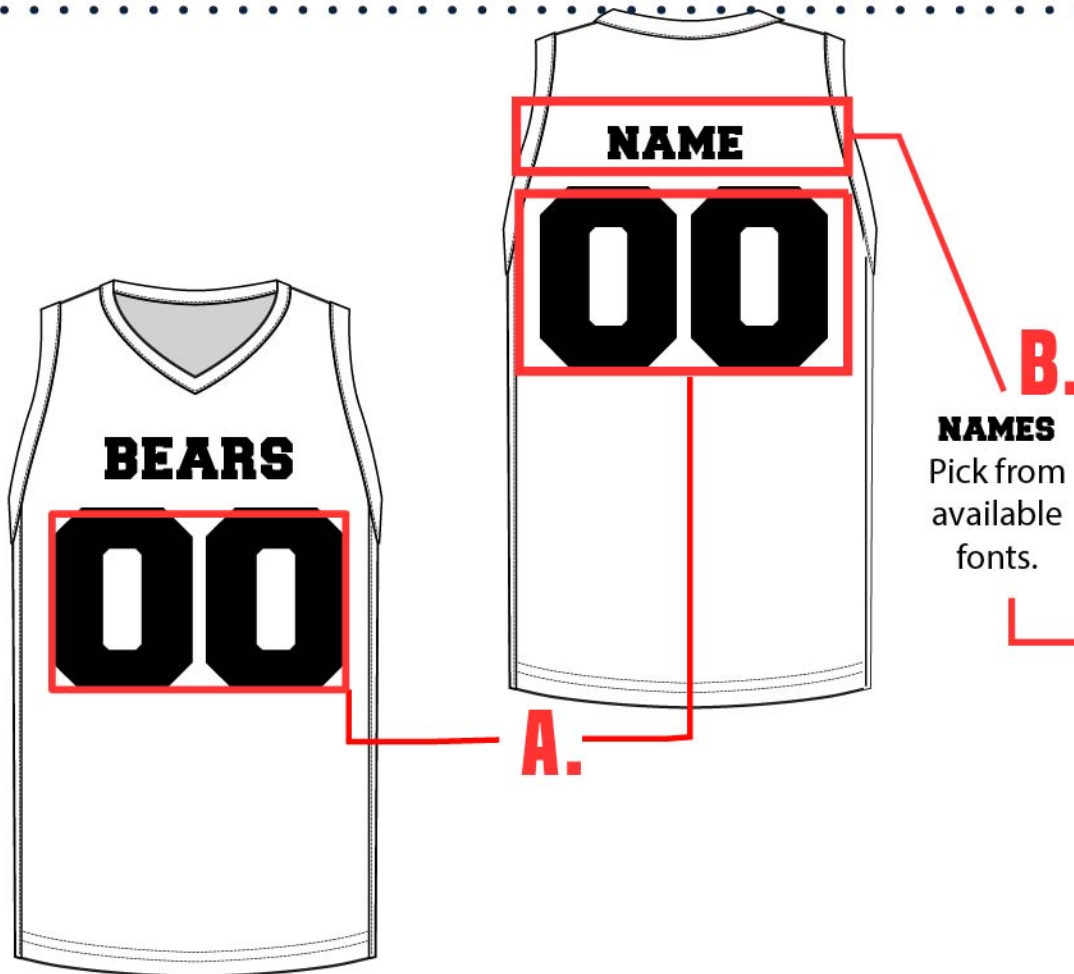

STARTING A FULL CUSTOM REQUEST

1. PICK THE STYLE
  CHOOSE A DESIGN FROM ALL STYLES (OR SEND YOUR OWN)
2. AREAS TO CUSTOMIZE
  SEE BELOW

A. LARGE FRONT AND OR BACK NUMBER B. NAMES ON BACK